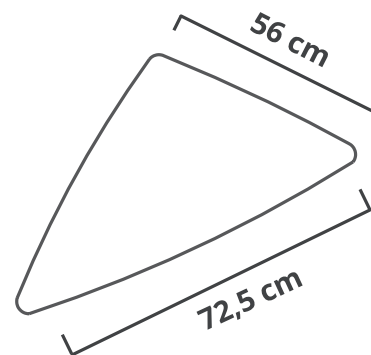

TOMRER COFFEE TABLE

LARGE

MEDIUM

SMALL