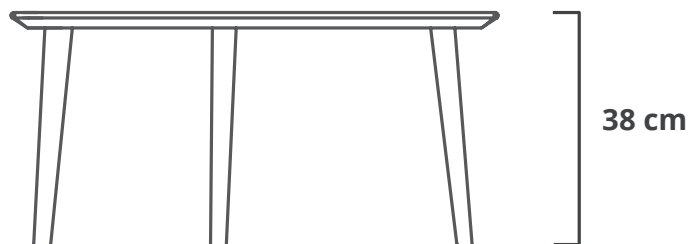

TOMRER COFFEE TABLE

LARGE

MEDIUM

SMALL