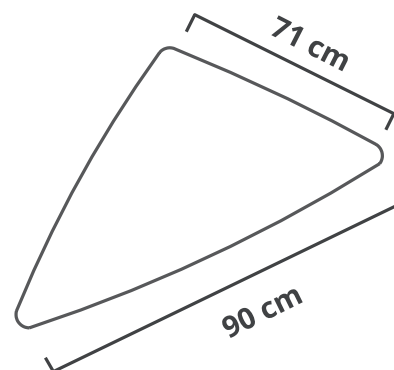

TOMRER COFFEE TABLE

LARGE

MEDIUM

SMALL