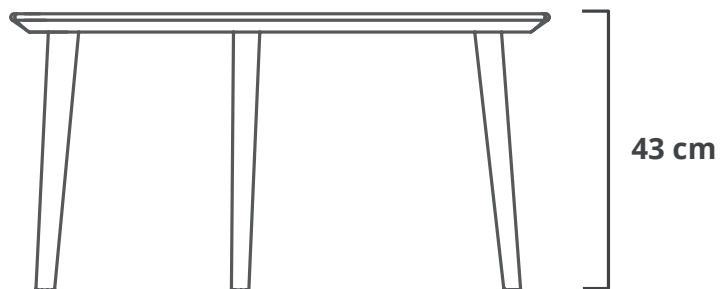

TOMRER COFFEE TABLE

LARGE

MEDIUM

SMALL