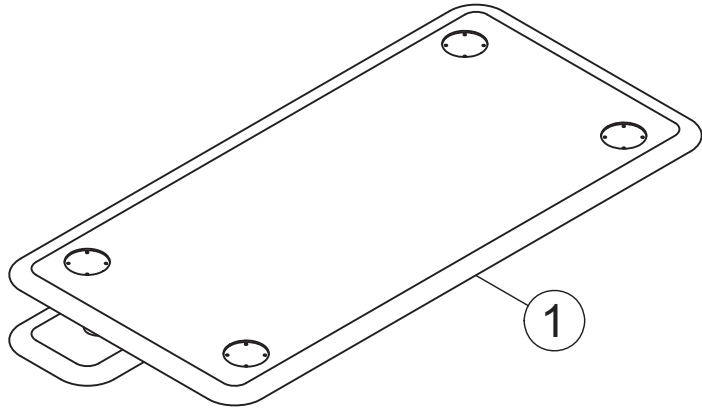

Manual

recommended tools:

Furniture: Desk

Article: Olger

A

M 6/20 16X

20 - 25 min.

1