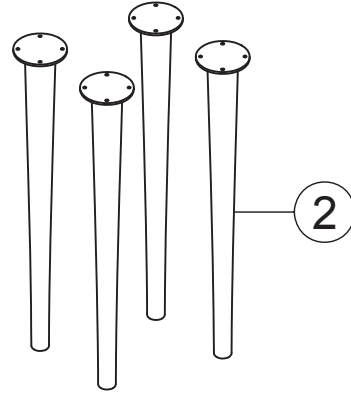

Manual

recommended tools:

Furniture: Desk

Article: Olger

A

M 6/20 16X

20 - 25 min.

1

1 2 A

2