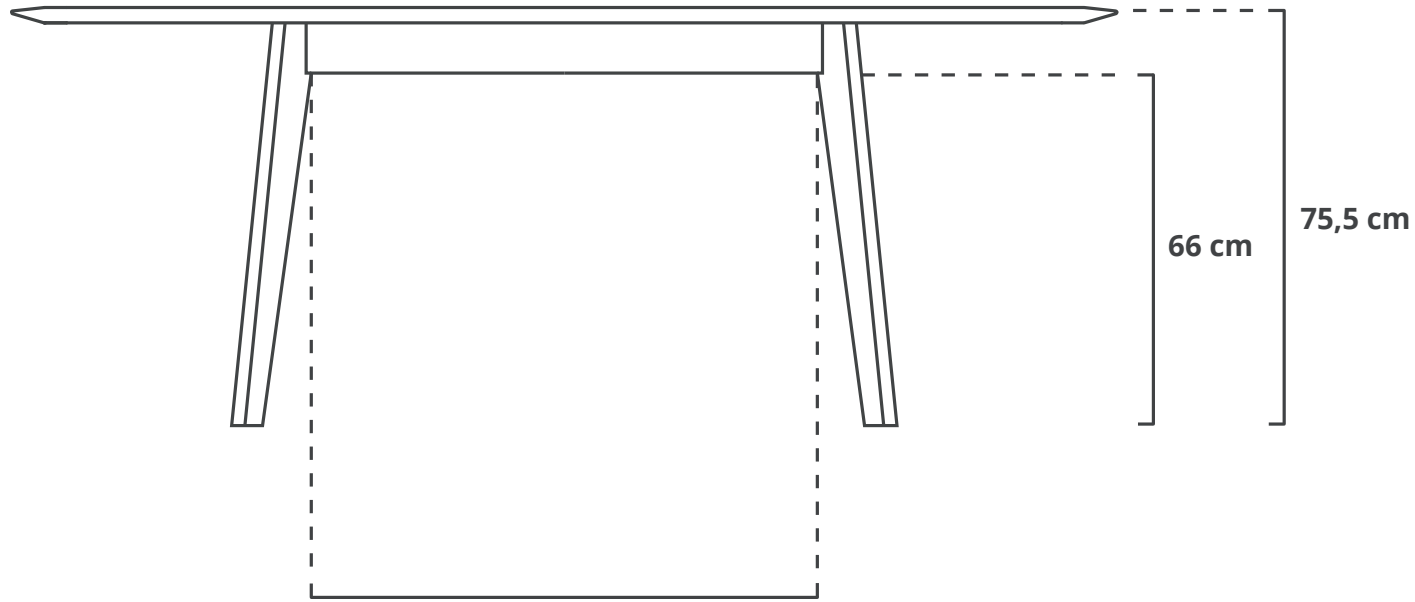

SAMT OVAL

TABLE TOP WIDTH 100 - 110:
 Size tabletop - 110 = Intermediate size in cm in cm

TABLE TOP WIDTH 120:
 Size tabletop - 130 = Intermediate size in cm

46 cm
 (Size tabletop 100 - 110)

56 cm
 (Size tabletop 120)