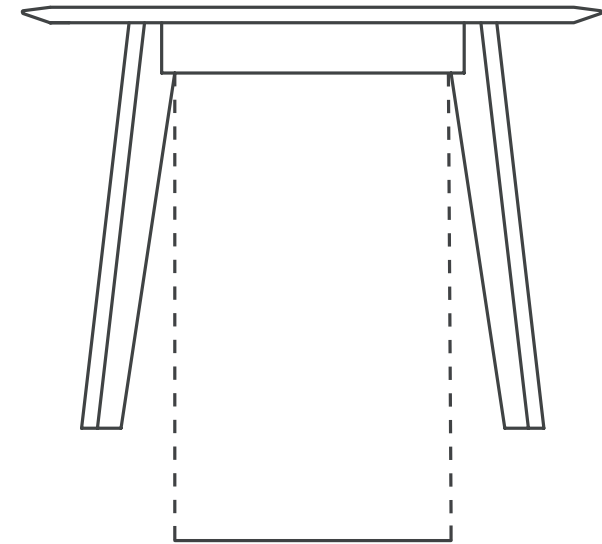

SAMT OVAL

TABLE TOP WIDTH 100 - 110:
 Size tabletop - 110 = Intermediate size in cm in cm

TABLE TOP WIDTH 120:
 Size tabletop - 130 = Intermediate size in cm

46 cm
 (Size tabletop 100 - 110)

56 cm
 (Size tabletop 120)