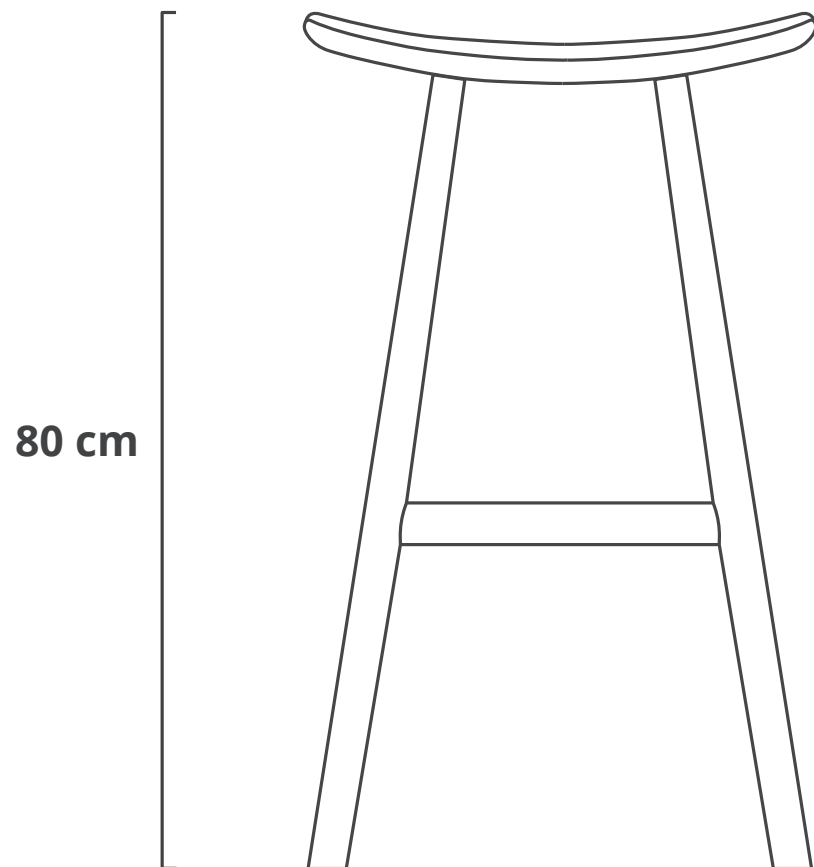

SILJA BARSTOOL

BARSTOOL