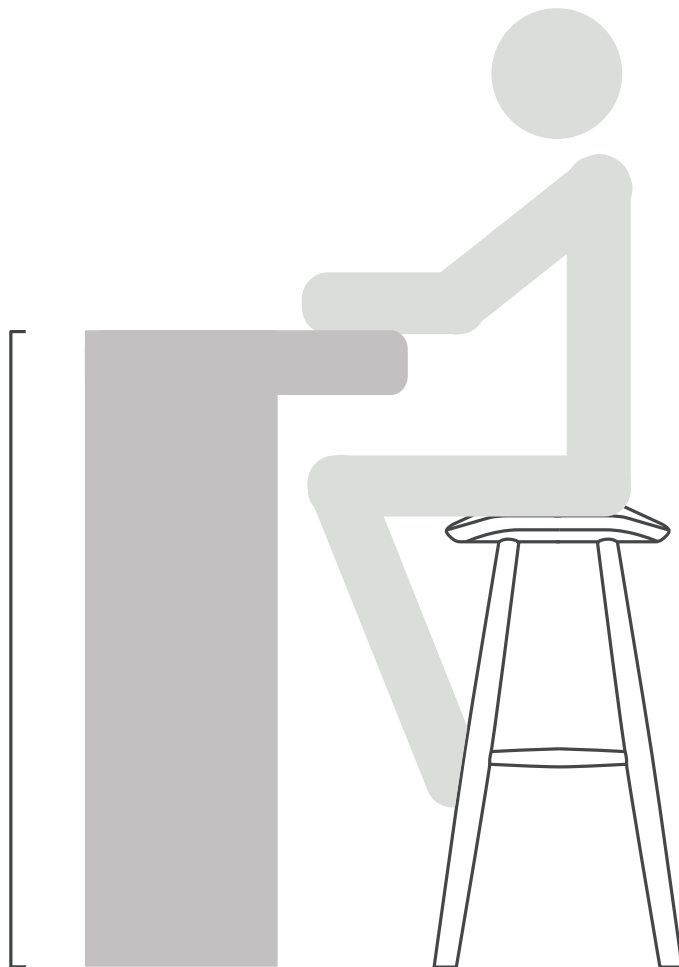

# SILJA COUNTER BARSTOOL

---

SAV	&
ØKSE	

Average height  
counter bar  
85 - 100 cm

37 cm

65 cm

47 cm

---

# SILJA BARSTOOL

---

BARSTOOL

COUNTER BARSTOOL