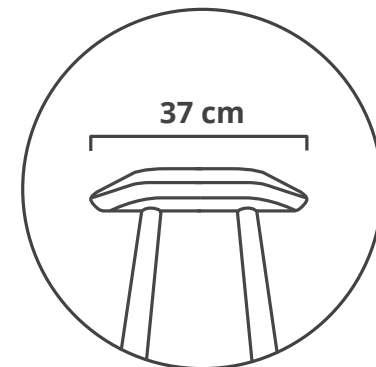

# SILJA COUNTER BARSTOOL

---

SAV	&
ØKSE	

Average height  
counter bar  
85 - 100 cm

37 cm

65 cm

47 cm

---