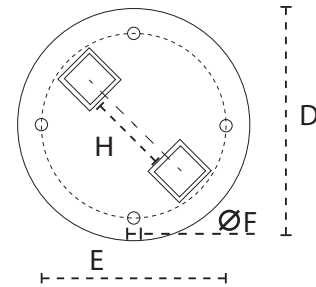

DIMENSIONS

STRAIGHT

FORWARD

		A	B	C	D	E	F	G	H	I	J	K	L
		cm/ft	cm/ft	cm/ft	cm/ft	cm/ft	cm/ft	cm/ft	cm/ft	cm/ft	cm/ft	cm/ft	cm/ft
Straight	2.5m/8' 2"	295/9' 8"	200/6' 7"	185/6' 1"	260/8' 7"	270/8' 10.3"	135/4' 5"	240/7' 10.5"	360/11' 10"	90/2' 11"	260/8' 7"	35/1' 1.8"	370/12' 2"
	3m/9' 10"	345/11' 4"	205/6' 9"	185/6' 1"	260/8' 7"	280/9' 2"	140/4' 7"	250/8' 2.4"	400/13' 2"	80/2' 8"	270/8' 10"	50/1' 7.7"	435/14' 3"
Forward	2.5m/8' 2"	330/10' 10"	195/6' 5"	180/5' 11"	255/8' 8"	270/8' 10.3"	135/4' 5"	305/10'	350/11' 6"	90/2' 11"	260/8' 7"	0/0"	370/12' 2"
	3 m/9' 10"	380/12' 6"	195/6' 5"	180/5' 11"	255/8' 8"	280/9' 2"	140/4' 7"	315/10' 4"	390/12' 10"	80/2' 8"	260/8' 7"	5/ 1.97"	435/14' 3"
Diamond	2.5m/8' 2"	405/13' 3"	195/6' 5"	180/5' 11"	260/8' 7"	340/11' 2"	120/3' 11"	340/11' 2"	435/14' 3"	50/8' 10"	270/8' 10"	0/0"	370/12' 2"

DIMENSIONS / MATERIALS SPIGOT

SINGLE

Material: Galvanised steel 8mm/0.3"

Geomet (marine grade)
coated steel 8mm/0.3"
Nylon 1mm/0.04"

DUO

MULTI

OPPOSITE

	A	B	C	D	E	F	G	H	I
	mm/inch	mm/inch	mm/inch	mm/inch	mm/inch	mm/inch	mm/inch	mm/inch	mm/inch
Straight/Forward	40/1.6"	40/1.6"	3/0.12"	215/8.5"	170/6.7"	11/0.43"	490/17.3"	-	-
Duo	40/1.6"	40/1.6"	3/0.12"	215/8.5"	170/6.7"	11/0.43"	490/17.3"	40/1.6"	45
Multi	40/1.6"	40/1.6"	3/0.12"	215/8.5"	170/6.7"	11/0.43"	490/17.3"	80/3.1"	45
Opposite	40/1.6"	40/1.6"	3/0.12"	215/8.5"	170/6.7"	11/0.43"	490/17.3"	80/3.1"	-