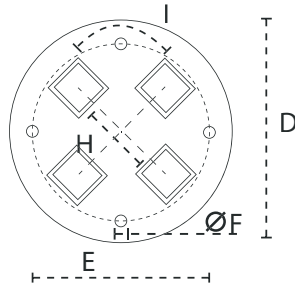

DIMENSIONS

STRAIGHT

FORWARD

		A	B	C	D	E	F	G	H	I	J	K	L
		cm/ft	cm/ft	cm/ft	cm/ft	cm/ft	cm/ft	cm/ft	cm/ft	cm/ft	cm/ft	cm/ft	cm/ft
Straight	2.5m/8' 2"	295/9' 8"	200/6' 7"	185/6' 1"	260/8' 7"	270/8' 10.3"	135/4' 5"	240/7' 10.5"	360/11' 10"	90/2' 11"	260/8' 7"	35/1' 1.8"	370/12' 2"
	3m/9' 10"	345/11' 4"	205/6' 9"	185/6' 1"	260/8' 7"	280/9' 2"	140/4' 7"	250/8' 2.4"	400/13' 2"	80/2' 8"	270/8' 10"	50/1' 7.7"	435/14' 3"
Forward	2.5m/8' 2"	330/10' 10"	195/6' 5"	180/5' 11"	255/8' 8"	270/8' 10.3"	135/4' 5"	305/10'	350/11' 6"	90/2' 11"	260/8' 7"	0/0"	370/12' 2"
	3 m/9' 10"	380/12' 6"	195/6' 5"	180/5' 11"	255/8' 8"	280/9' 2"	140/4' 7"	315/10' 4"	390/12' 10"	80/2' 8"	260/8' 7"	5/ 1.97"	435/14' 3"
Diamond	2.5m/8' 2"	405/13' 3"	195/6' 5"	180/5' 11"	260/8' 7"	340/11' 2"	120/3' 11"	340/11' 2"	435/14' 3"	50/8' 10"	270/8' 10"	0/0"	370/12' 2"

DIMENSIONS / MATERIALS SPIGOT

SINGLE

Material: Galvanised steel 8mm/0.3"

Geomet (marine grade)
coated steel 8mm/0.3"
Nylon 1mm/0.04"

DUO

MULTI

OPPOSITE

	A	B	C	D	E	F	G	H	I
	mm/inch	mm/inch	mm/inch	mm/inch	mm/inch	mm/inch	mm/inch	mm/inch	mm/inch
Straight/Forward	40/1.6"	40/1.6"	3/0.12"	215/8.5"	170/6.7"	11/0.43"	490/17.3"	-	-
Duo	40/1.6"	40/1.6"	3/0.12"	215/8.5"	170/6.7"	11/0.43"	490/17.3"	40/1.6"	45
Multi	40/1.6"	40/1.6"	3/0.12"	215/8.5"	170/6.7"	11/0.43"	490/17.3"	80/3.1"	45
Opposite	40/1.6"	40/1.6"	3/0.12"	215/8.5"	170/6.7"	11/0.43"	490/17.3"	80/3.1"	-