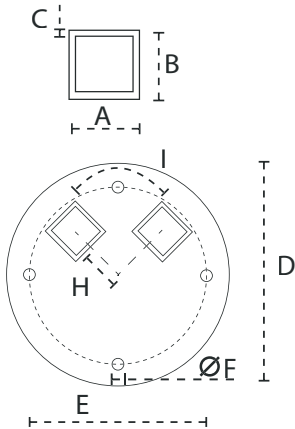

DIMENSIONS

STRAIGHT

FORWARD

		A	B	C	D	E	F	G	H	I	J	K	L
		cm/ft	cm/ft	cm/ft	cm/ft	cm/ft	cm/ft	cm/ft	cm/ft	cm/ft	cm/ft	cm/ft	cm/ft
Straight	2.5m/8' 2"	295/9' 8"	200/6' 7"	185/6' 1"	260/8' 7"	270/8' 10.3"	135/4' 5"	240/7' 10.5"	360/11' 10"	90/2' 11"	260/8' 7"	35/1' 1.8"	370/12' 2"
	3m/9' 10"	345/11' 4"	205/6' 9"	185/6' 1"	260/8' 7"	280/9' 2"	140/4' 7"	250/8' 2.4"	400/13' 2"	80/2' 8"	270/8' 10"	50/1' 7.7"	435/14' 3"
Forward	2.5m/8' 2"	330/10' 10"	195/6' 5"	180/5' 11"	255/8' 8"	270/8' 10.3"	135/4' 5"	305/10'	350/11' 6"	90/2' 11"	260/8' 7"	0/0"	370/12' 2"
	3 m/9' 10"	380/12' 6"	195/6' 5"	180/5' 11"	255/8' 8"	280/9' 2"	140/4' 7"	315/10' 4"	390/12' 10"	80/2' 8"	260/8' 7"	5/ 1.97"	435/14' 3"
Diamond	2.5m/8' 2"	405/13' 3"	195/6' 5"	180/5' 11"	260/8' 7"	340/11' 2"	120/3' 11"	340/11' 2"	435/14' 3"	50/8' 10"	270/8' 10"	0/0"	370/12' 2"

DIMENSIONS / MATERIALS SPIGOT

SINGLE

Material: Galvanised steel 8mm/0.3"

Geomet (marine grade)
coated steel 8mm/0.3"
Nylon 1mm/0.04"

DUO

MULTI

OPPOSITE

	A	B	C	D	E	F	G	H	I
	mm/inch	mm/inch	mm/inch	mm/inch	mm/inch	mm/inch	mm/inch	mm/inch	mm/inch
Straight/Forward	40/1.6"	40/1.6"	3/0.12"	215/8.5"	170/6.7"	11/0.43"	490/17.3"	-	-
Duo	40/1.6"	40/1.6"	3/0.12"	215/8.5"	170/6.7"	11/0.43"	490/17.3"	40/1.6"	45
Multi	40/1.6"	40/1.6"	3/0.12"	215/8.5"	170/6.7"	11/0.43"	490/17.3"	80/3.1"	45
Opposite	40/1.6"	40/1.6"	3/0.12"	215/8.5"	170/6.7"	11/0.43"	490/17.3"	80/3.1"	-