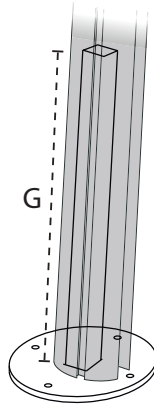

DIMENSIONS

STRAIGHT

FORWARD

		A	B	C	D	E	F	G	H	I	J	K	L
		cm/ft	cm/ft	cm/ft	cm/ft	cm/ft	cm/ft	cm/ft	cm/ft	cm/ft	cm/ft	cm/ft	cm/ft
Straight	2.5m/8' 2"	295/9' 8"	200/6' 7"	185/6' 1"	260/8' 7"	270/8' 10.3"	135/4' 5"	240/7' 10.5"	360/11' 10"	90/2' 11"	260/8' 7"	35/1' 1.8"	370/12' 2"
	3m/9' 10"	345/11' 4"	205/6' 9"	185/6' 1"	260/8' 7"	280/9' 2"	140/4' 7"	250/8' 2.4"	400/13' 2"	80/2' 8"	270/8' 10"	50/1' 7.7"	435/14' 3"
Forward	2.5m/8' 2"	330/10' 10"	195/6' 5"	180/5' 11"	255/8' 8"	270/8' 10.3"	135/4' 5"	305/10'	350/11' 6"	90/2' 11"	260/8' 7"	0/0"	370/12' 2"
	3 m/9' 10"	380/12' 6"	195/6' 5"	180/5' 11"	255/8' 8"	280/9' 2"	140/4' 7"	315/10' 4"	390/12' 10"	80/2' 8"	260/8' 7"	5/ 1.97"	435/14' 3"
Diamond	2.5m/8' 2"	405/13' 3"	195/6' 5"	180/5' 11"	260/8' 7"	340/11' 2"	120/3' 11"	340/11' 2"	435/14' 3"	50/8' 10"	270/8' 10"	0/0"	370/12' 2"

DIMENSIONS / MATERIALS SPIGOT

SINGLE

Material: Galvanised steel 8mm/0.3"

Geomet (marine grade)
coated steel 8mm/0.3"
Nylon 1mm/0.04"

DUO

MULTI

OPPOSITE

	A	B	C	D	E	F	G	H	I
	mm/inch	mm/inch	mm/inch	mm/inch	mm/inch	mm/inch	mm/inch	mm/inch	mm/inch
Straight/Forward	40/1.6"	40/1.6"	3/0.12"	215/8.5"	170/6.7"	11/0.43"	490/17.3"	-	-
Duo	40/1.6"	40/1.6"	3/0.12"	215/8.5"	170/6.7"	11/0.43"	490/17.3"	40/1.6"	45
Multi	40/1.6"	40/1.6"	3/0.12"	215/8.5"	170/6.7"	11/0.43"	490/17.3"	80/3.1"	45
Opposite	40/1.6"	40/1.6"	3/0.12"	215/8.5"	170/6.7"	11/0.43"	490/17.3"	80/3.1"	-