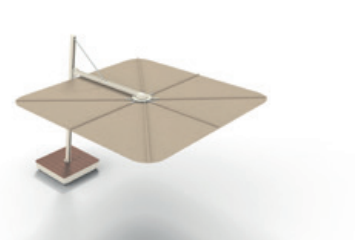

UX Collection

The Umbrosa UX collection currently consists of 8 unique parasols. The parasols are only available in the combination as shown here. Would you like a different colour? Feel free to check out the standard collection on our website.

Versa UX — Canopy: 3 x 3 m | Base: (B) 912 x (L) 912 x (H) 190

Sand

Infina UX — Canopy: 2,5 x 2,5 m | Base: (B) 730 x (L) 730 x (H) 120

Nano UX — Canopy: 2,5 x 2,5 m | Base: (B) 850 x (L) 850 x (H) 140

Paraflex UX — Canopy: 2,3 x 2,3 m