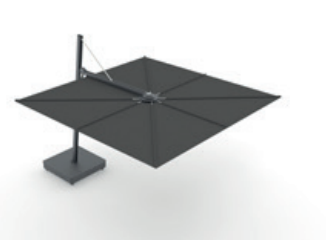

UX Collection

The Umbrosa UX collection currently consists of 8 unique parasols. The parasols are only available in the combination as shown here. Would you like a different colour? Feel free to check out the standard collection on our website.

Versa UX — Canopy: 3 x 3 m | Base: (B) 912 x (L) 912 x (H) 190

Full Black

Infina UX — Canopy: 2,5 x 2,5 m | Base: (B) 730 x (L) 730 x (H) 120

Nano UX — Canopy: 2,5 x 2,5 m | Base: (B) 850 x (L) 850 x (H) 140

Paraflex UX — Canopy: 2,3 x 2,3 m