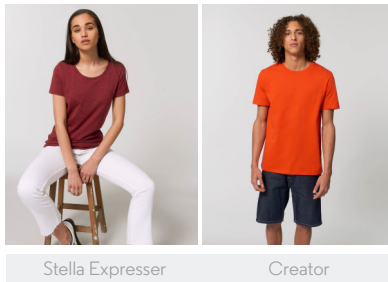

Combo options

Printing Specifications

Fits all kind of printing techniques. Please visit our website for more information.