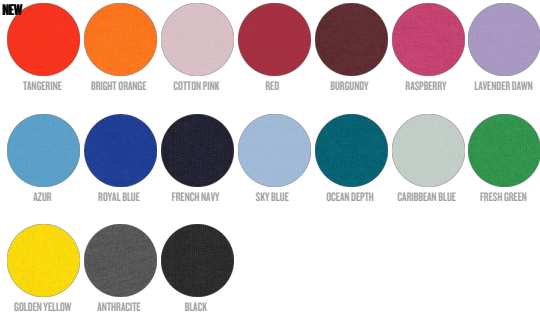

STTK909

The iconic kids' T-shirt

Single Jersey
100% Organic ring-spun Combed Cotton
155 GSM

- Set-in sleeve
- 1x1 rib at neck collar
- Inside back neck tape in self fabric
- Sleeve hem and bottom hem with narrow double topstitch

MEDIUM FIT

3-4 5-6 7-8 9-11 12-14

Size guide

WHITES

COLORS

ESSENTIAL HEATHERS

SPECIAL HEATHERS

SIZES	3-4	5-6	7-8	9-11	12-14
A Half Chest	33	35	37	41	44
B Body Length	42	46	51.5	57.5	62.5
C Sleeve Length	11.5	12.5	14.5	16.5	18.5