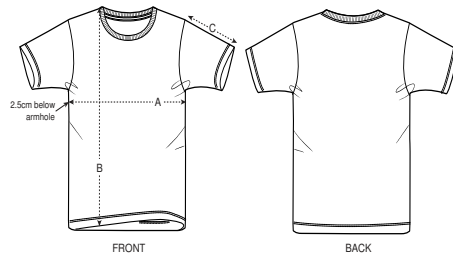

STTK909

The iconic kids' T-shirt

Single Jersey
100% Organic ring-spun Combed Cotton
155 GSM

- Set-in sleeve
- 1x1 rib at neck collar
- Inside back neck tape in self fabric
- Sleeve hem and bottom hem with narrow double topstitch

MEDIUM FIT

3-4 5-6 7-8 9-11 12-14

Size guide

WHITES

COLORS

ESSENTIAL HEATHERS

SPECIAL HEATHERS

SIZES	3-4	5-6	7-8	9-11	12-14
A Half Chest	33	35	37	41	44
B Body Length	42	46	51.5	57.5	62.5
C Sleeve Length	11.5	12.5	14.5	16.5	18.5