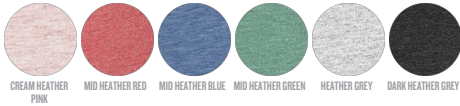

STTK909

The iconic kids' T-shirt

Single Jersey
100% Organic ring-spun Combed Cotton
155 GSM

- Set-in sleeve
- 1x1 rib at neck collar
- Inside back neck tape in self fabric
- Sleeve hem and bottom hem with narrow double topstitch

MEDIUM FIT

3-4 5-6 7-8 9-11 12-14

Size guide

WHITES

COLORS

ESSENTIAL HEATHERS

SPECIAL HEATHERS

SIZES	3-4	5-6	7-8	9-11	12-14
A Half Chest	33	35	37	41	44
B Body Length	42	46	51.5	57.5	62.5
C Sleeve Length	11.5	12.5	14.5	16.5	18.5