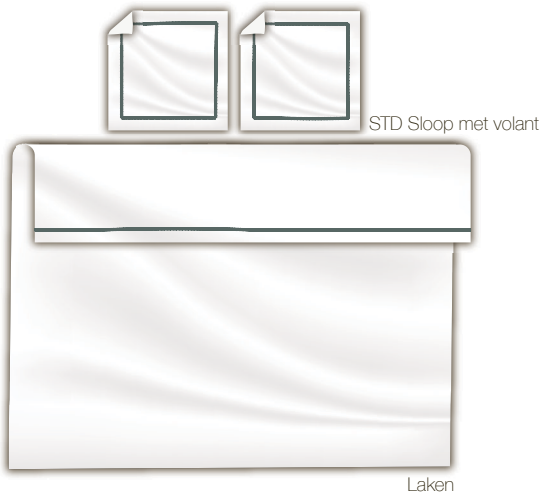

STD Sloop met volant

- Uni  Vrije kleurkeuze
- Cordon, 6mm  Lysdrap® ThreadColorCard Vrije kleurkeuze,

Dekbedovertrek

tailored

A pre-designed model of which you determine the details. Choose fabric, size, color, pattern ... All you can think of.