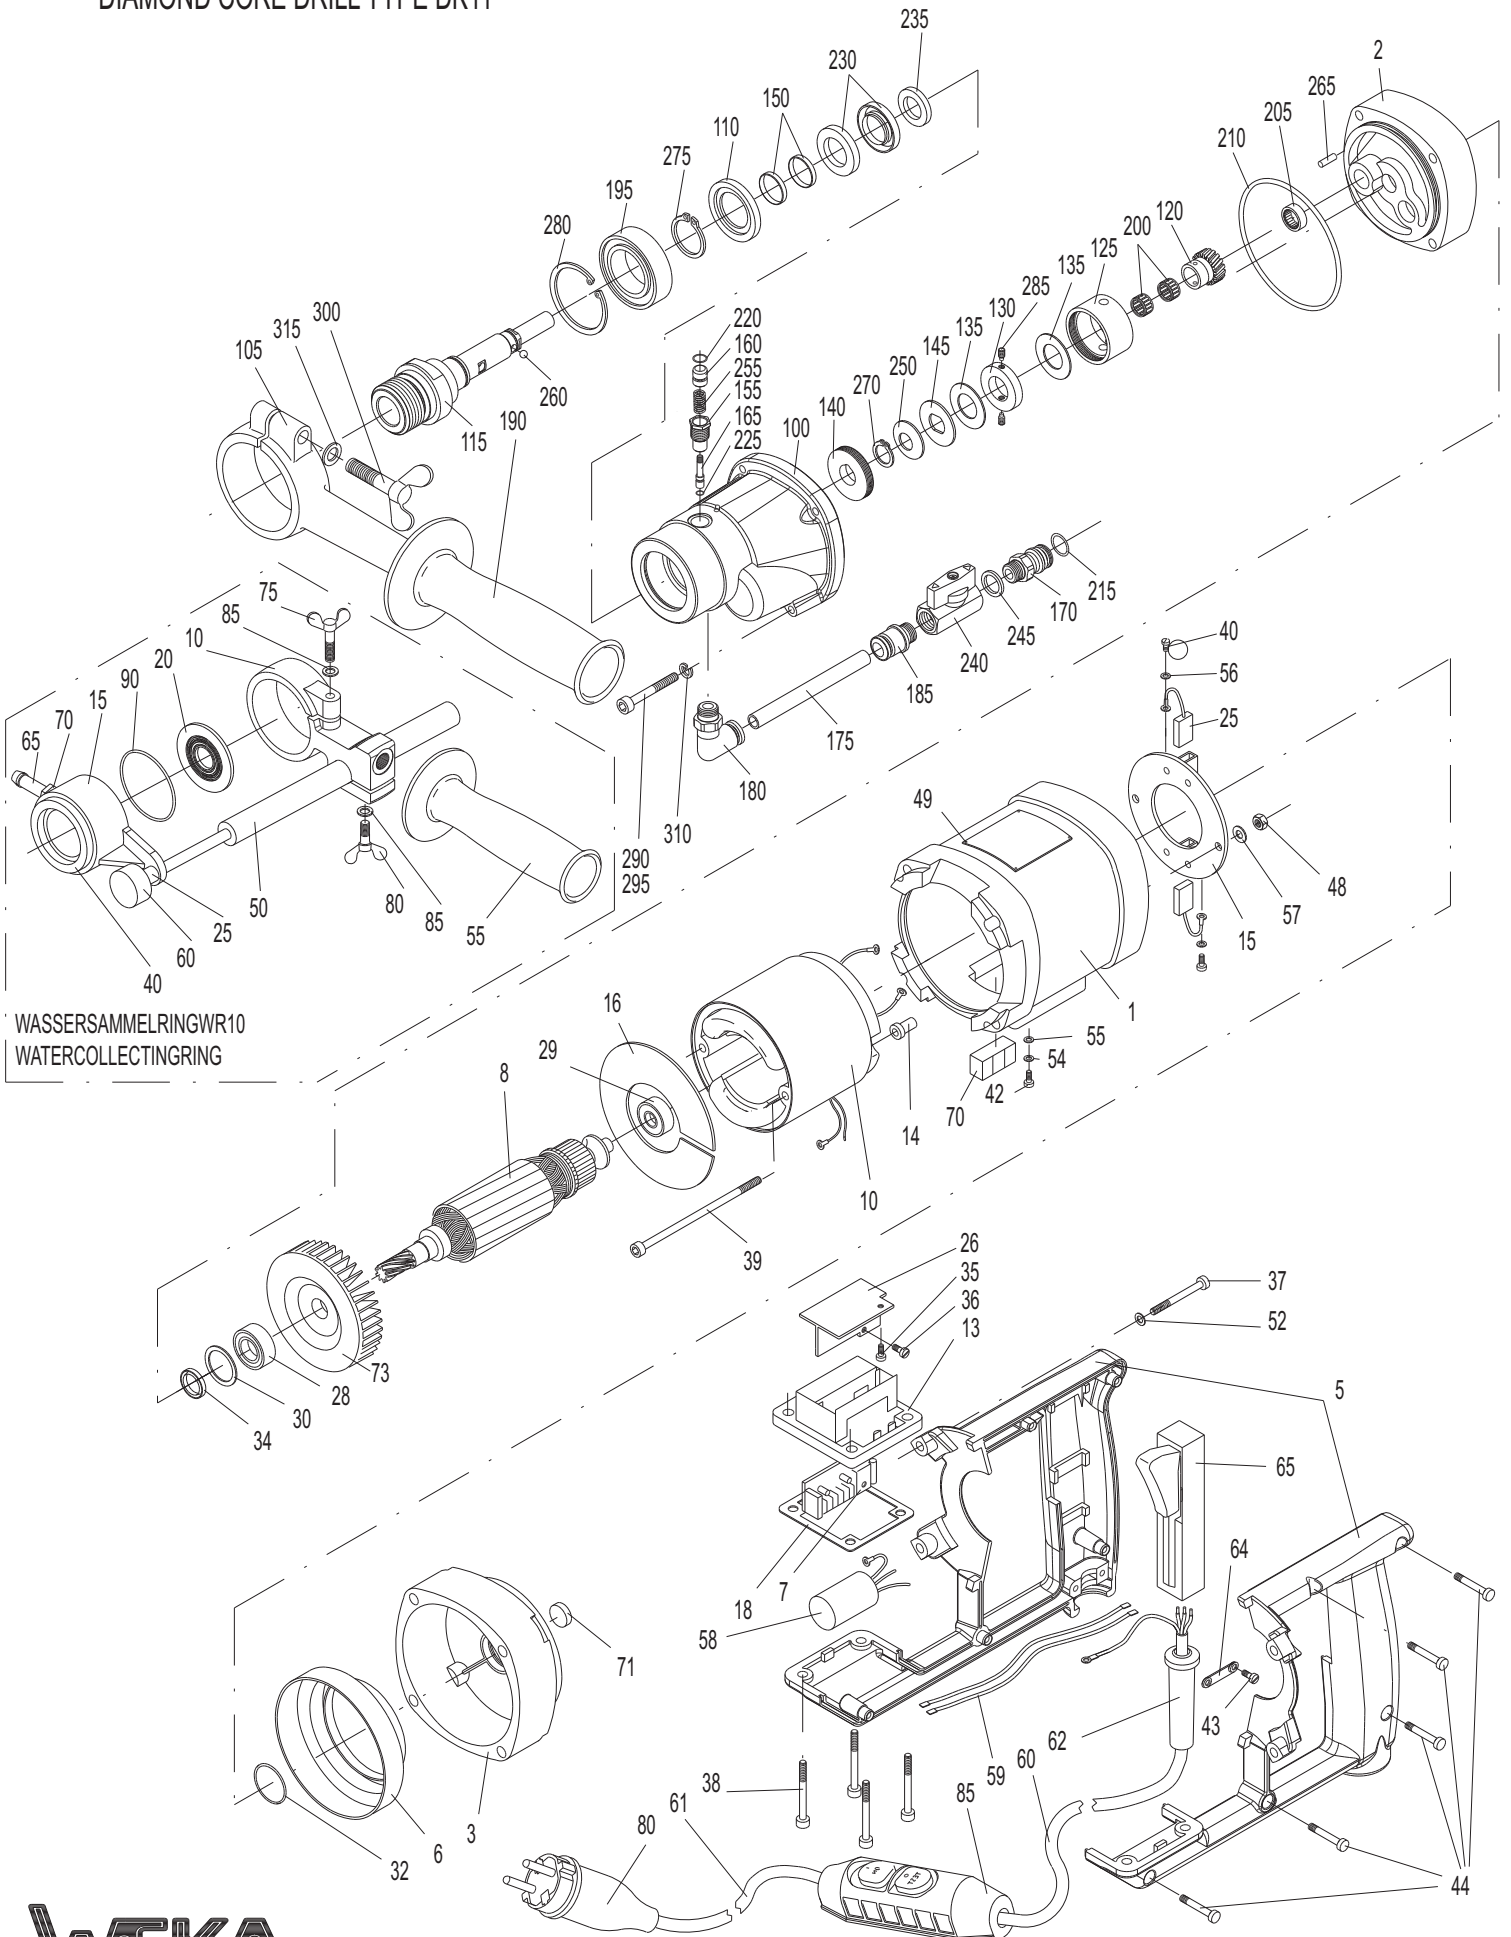

DIAMANT-KERNBOHRMASCHINE TYP DK11  
 DIAMOND CORE DRILL TYPE DK11

WASSERSAMMELRINGWR10  
 WATERCOLLECTINGRING