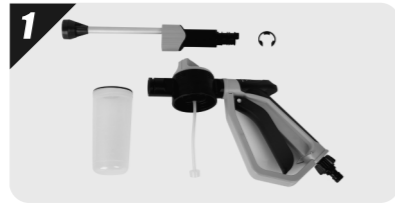

size:148.5x210mm

1 Installation Instructions