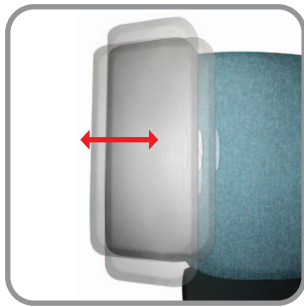

Armrest height

Adjustable backrest

Tilting backrest

Armpad Sliding

Armpad Slide in/out

Sliding Adjustment

BODY

user guide
M22-1-A25M41B20-EU

Gaslift Adjustment

Locking Adjustment

Tension Adjustment

Armrest height

Adjustable backrest

Tilting backrest

Armpad Sliding

Armpad Slide in/out