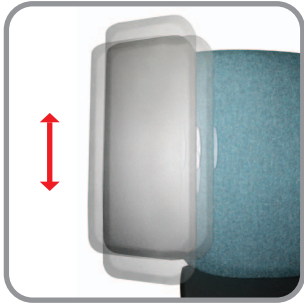

Armrest height

Adjustable backrest

Tilting backrest

Armpad Sliding

Armpad Slide in/out

Sliding Adjustment

BODY

user guide
M22-1-A25M41B20-EU

Gaslift Adjustment

Locking Adjustment

Tension Adjustment

Armrest height

Adjustable backrest

Tilting backrest

Armpad Sliding

Armpad Slide in/out