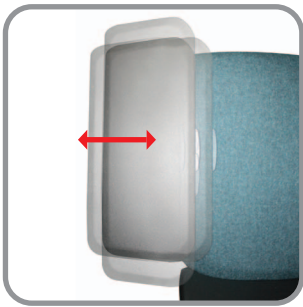

Armrest height

Adjustable backrest

Tilting backrest

Armpad Sliding

Armpad Slide in/out

Sliding Adjustment

BODY

user guide
M22-1-A25M41B20-EU

Gaslift Adjustment

Locking Adjustment

Tension Adjustment

Armrest height

Adjustable backrest

Tilting backrest

Armpad Sliding

Armpad Slide in/out

Sliding Adjustment

Gaslift Adjustment

Locking Adjustment

Tension Adjustment

BODY

user guide
M22-1-A25M41B15-EU