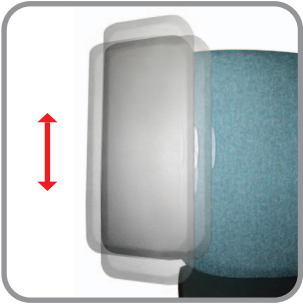

Armrest height

Adjustable backrest

Tilting backrest

Armpad Sliding

Armpad Slide in/out

Sliding Adjustment

BODY

user guide
M22-1-A25M41B20-EU

Gaslift Adjustment

Locking Adjustment

Tension Adjustment

Armrest height

Adjustable backrest

Tilting backrest

Armpad Sliding

Armpad Slide in/out

Sliding Adjustment

Gaslift Adjustment

Locking Adjustment

Tension Adjustment

BODY

user guide
M22-1-A25M41B15-EU