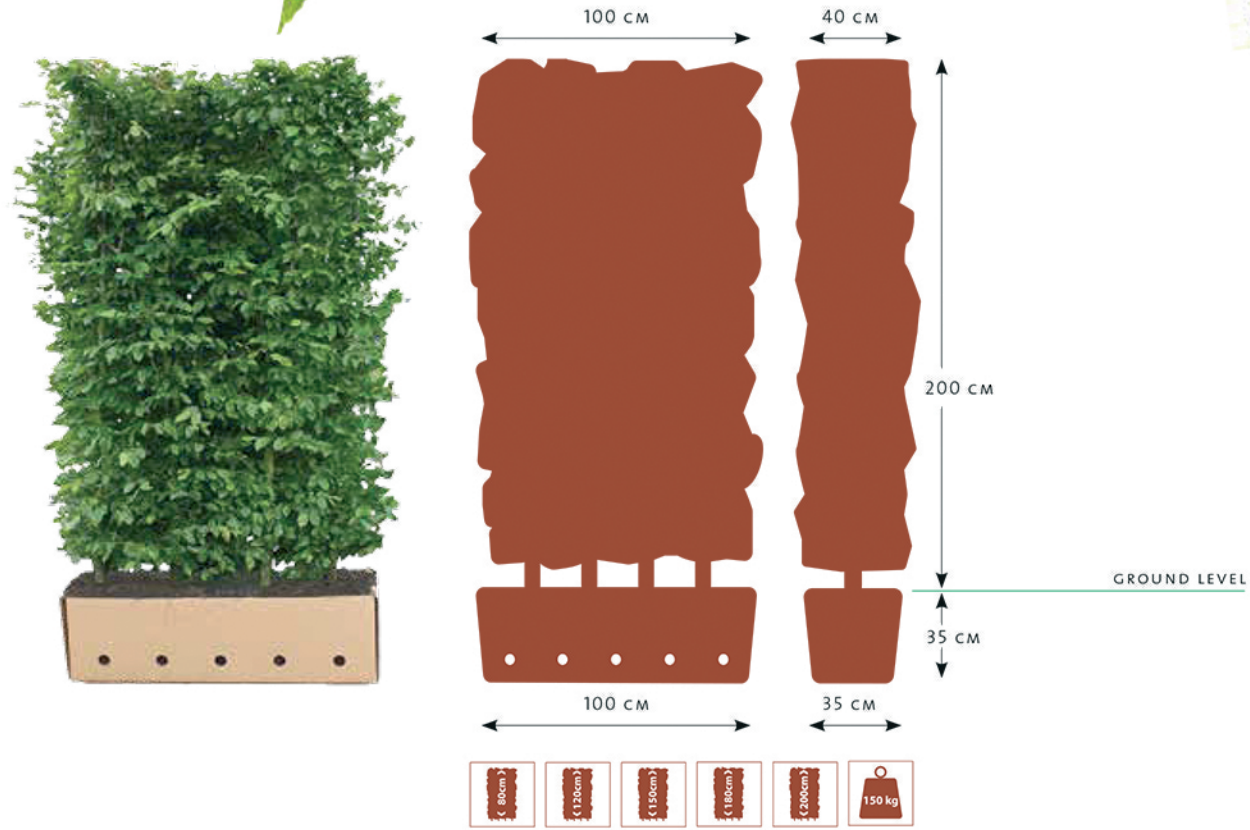

MEASUREMENTS

INSTANT HEDGES [WITHOUT FRAME]

INSTANT HEDGES CLIMBING PLANTS [WITH FRAME]

LOADING ON EUR2 PALLET [120 x 100 cm]

INSTALLATION INSTANT HEDGES CLIMBING PLANTS [WITH FRAME]

GROUND LEVEL

180 cm

100 cm

SET POLES INCL. BLACK ATLAS WIRE FOR MOUNTING. WE ADVISE 1 POLE PER 3 ELEMENTS