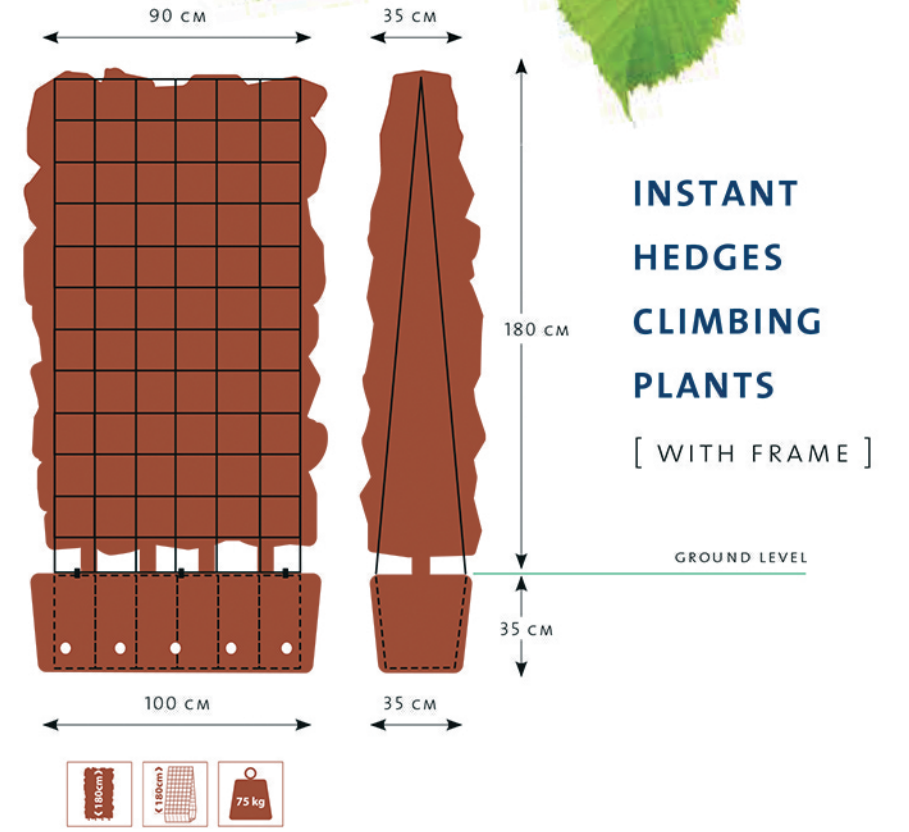

MEASUREMENTS

INSTANT HEDGES [WITHOUT FRAME]

INSTANT HEDGES CLIMBING PLANTS [WITH FRAME]

LOADING ON EUR2 PALLET [120 x 100 cm]

INSTALLATION INSTANT HEDGES CLIMBING PLANTS [WITH FRAME]

GROUND LEVEL

180 cm

100 cm

SET POLES INCL. BLACK ATLAS WIRE FOR MOUNTING. WE ADVISE 1 POLE PER 3 ELEMENTS