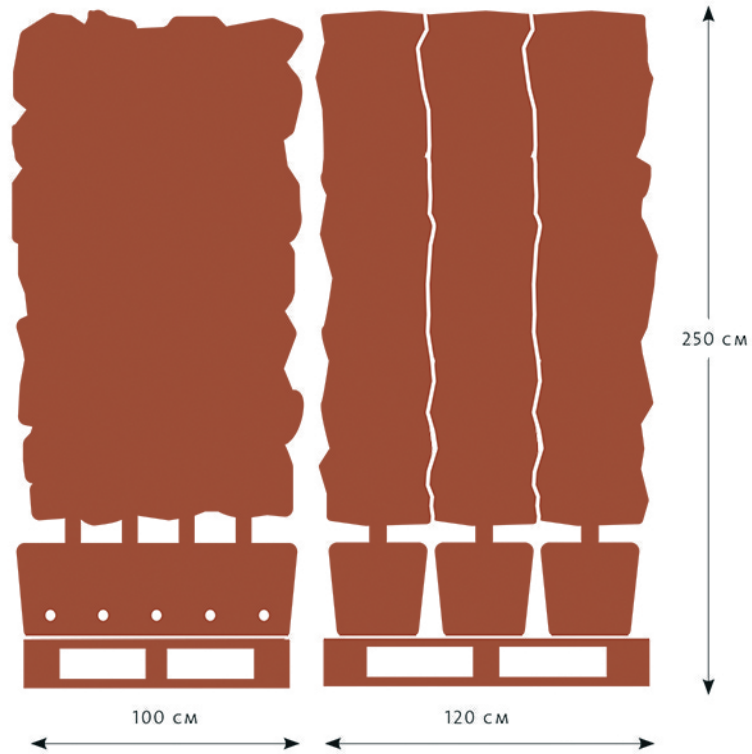

MEASUREMENTS

INSTANT HEDGES [WITHOUT FRAME]

INSTANT HEDGES CLIMBING PLANTS [WITH FRAME]

LOADING ON EUR2 PALLET [120 x 100 cm]

INSTALLATION INSTANT HEDGES CLIMBING PLANTS [WITH FRAME]

GROUND LEVEL

180 cm

100 cm

SET POLES INCL. BLACK ATLAS WIRE FOR MOUNTING. WE ADVISE 1 POLE PER 3 ELEMENTS