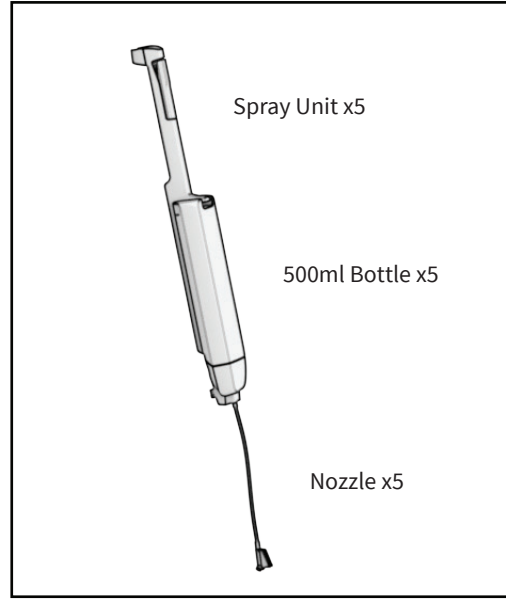

Package Contents