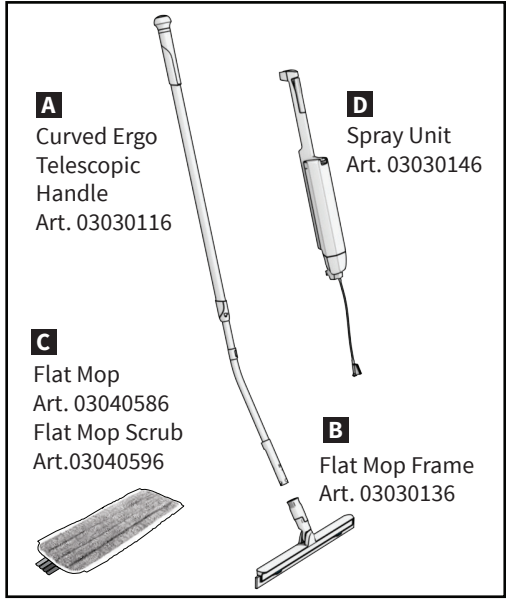

Carabao Overview