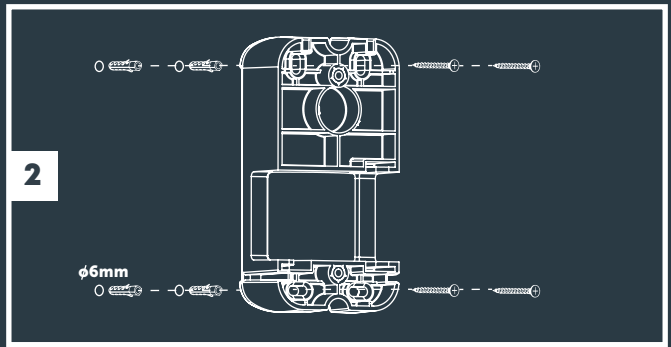

**Tree Mount
(From page 3)**

**2x Tree Mount
(From page 3)**

**Wall Mount
(From page 7)**

**With Riser accessory
(From page 5)**

MINI SCOPE, SCOPE & BIG SCOPE (NARROW)

Transformer "ON"

11

12