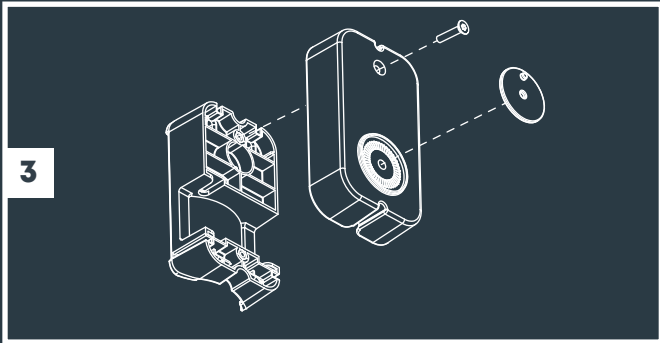

**Tree Mount
(From page 3)**

**2x Tree Mount
(From page 3)**

**Wall Mount
(From page 7)**

**With Riser accessory
(From page 5)**

MINI SCOPE, SCOPE & BIG SCOPE (NARROW)

Transformer "ON"

11

12