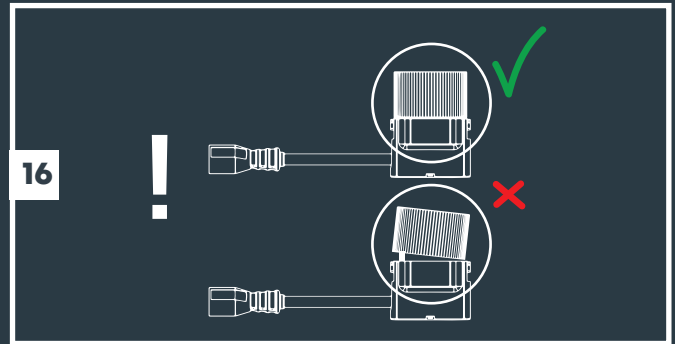

**Tree Mount
(From page 3)**

**2x Tree Mount
(From page 3)**

**Wall Mount
(From page 7)**

**With Riser accessory
(From page 5)**

MINI SCOPE, SCOPE & BIG SCOPE (NARROW)

Transformer "ON"

11

12