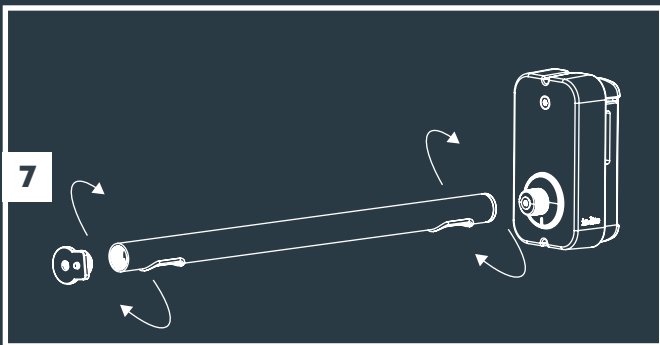

**Tree Mount
(From page 3)**

**2x Tree Mount
(From page 3)**

**Wall Mount
(From page 7)**

**With Riser accessory
(From page 5)**

MINI SCOPE, SCOPE & BIG SCOPE (NARROW)

Transformer "ON"

11

12