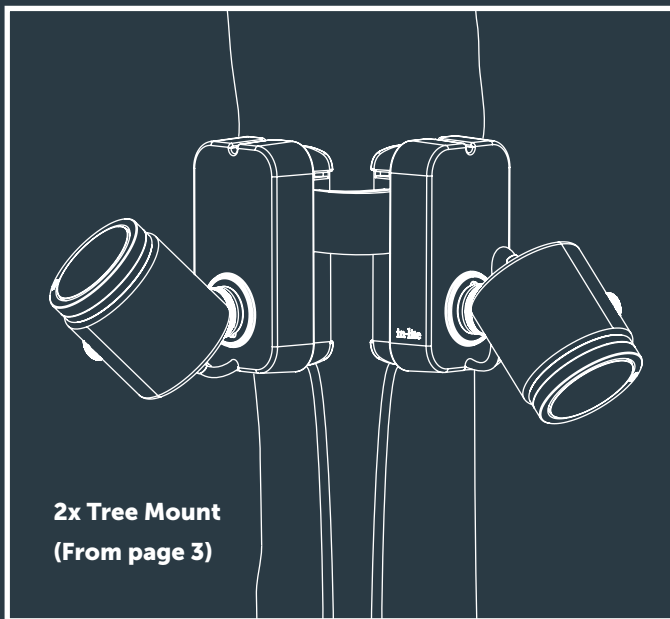

**Tree Mount
(From page 3)**

**2x Tree Mount
(From page 3)**

**Wall Mount
(From page 7)**

**With Riser accessory
(From page 5)**

MINI SCOPE, SCOPE & BIG SCOPE (NARROW)

Transformer "ON"

11

12