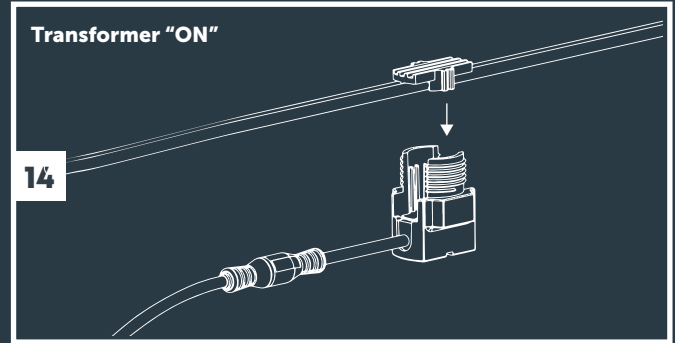

**Tree Mount
(From page 3)**

**2x Tree Mount
(From page 3)**

**Wall Mount
(From page 7)**

**With Riser accessory
(From page 5)**

MINI SCOPE, SCOPE & BIG SCOPE (NARROW)

Transformer "ON"

11

12