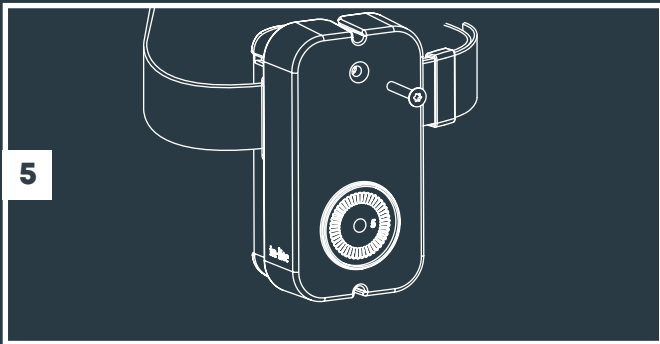

**Tree Mount
(From page 3)**

**2x Tree Mount
(From page 3)**

**Wall Mount
(From page 7)**

**With Riser accessory
(From page 5)**

MINI SCOPE, SCOPE & BIG SCOPE (NARROW)

Transformer "ON"

11

12