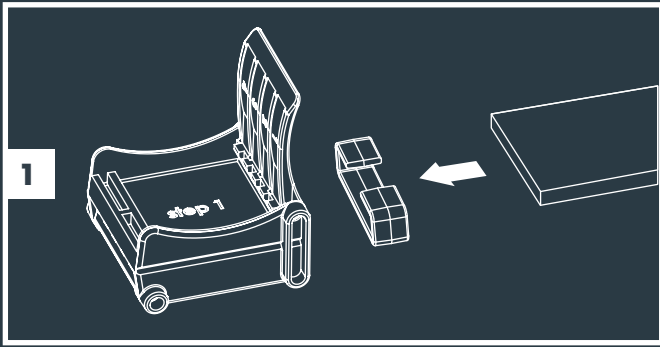

**Tree Mount
(From page 3)**

**2x Tree Mount
(From page 3)**

**Wall Mount
(From page 7)**

**With Riser accessory
(From page 5)**

MINI SCOPE, SCOPE & BIG SCOPE (NARROW)

Transformer "ON"

11

12