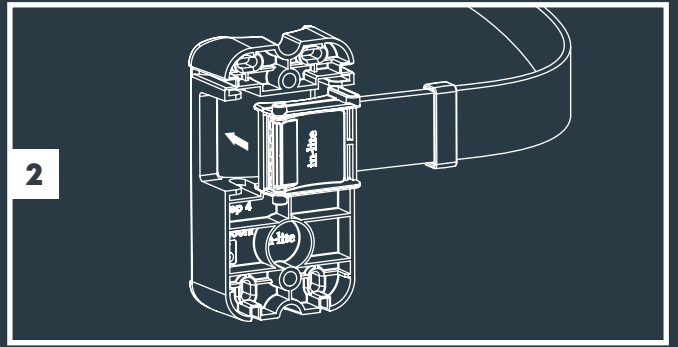

**Tree Mount
(From page 3)**

**2x Tree Mount
(From page 3)**

**Wall Mount
(From page 7)**

**With Riser accessory
(From page 5)**

MINI SCOPE, SCOPE & BIG SCOPE (NARROW)

Transformer "ON"

11

12