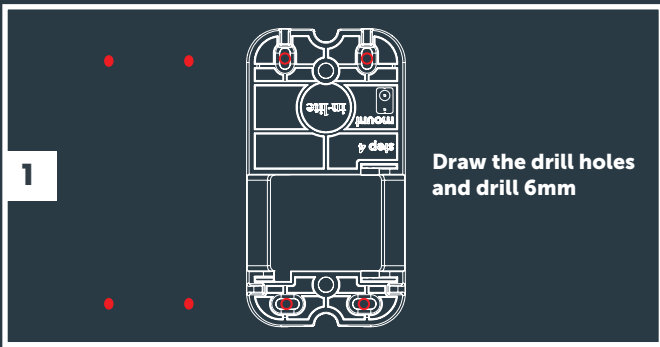

**Tree Mount
(From page 3)**

**2x Tree Mount
(From page 3)**

**Wall Mount
(From page 7)**

**With Riser accessory
(From page 5)**

MINI SCOPE, SCOPE & BIG SCOPE (NARROW)

Transformer "ON"

11

12