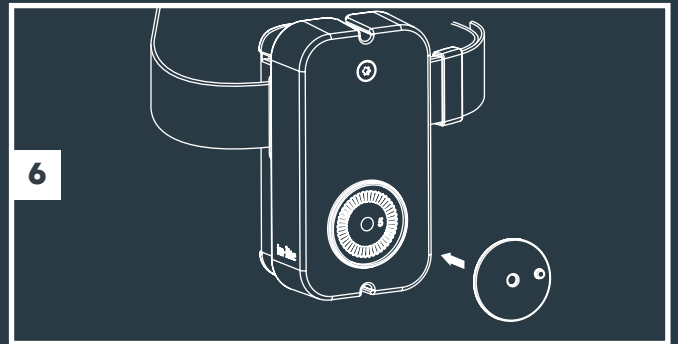

**Tree Mount
(From page 3)**

**2x Tree Mount
(From page 3)**

**Wall Mount
(From page 7)**

**With Riser accessory
(From page 5)**

MINI SCOPE, SCOPE & BIG SCOPE (NARROW)

Transformer "ON"

11

12