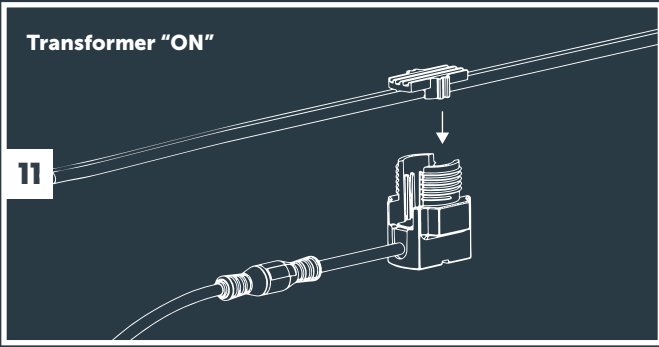

**Tree Mount
(From page 3)**

**2x Tree Mount
(From page 3)**

**Wall Mount
(From page 7)**

**With Riser accessory
(From page 5)**

MINI SCOPE, SCOPE & BIG SCOPE (NARROW)

Transformer "ON"

11

12