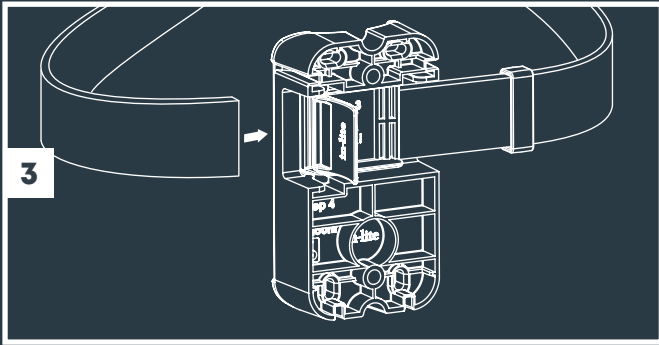

**Tree Mount
(From page 3)**

**2x Tree Mount
(From page 3)**

**Wall Mount
(From page 7)**

**With Riser accessory
(From page 5)**

MINI SCOPE, SCOPE & BIG SCOPE (NARROW)

Transformer "ON"

11

12