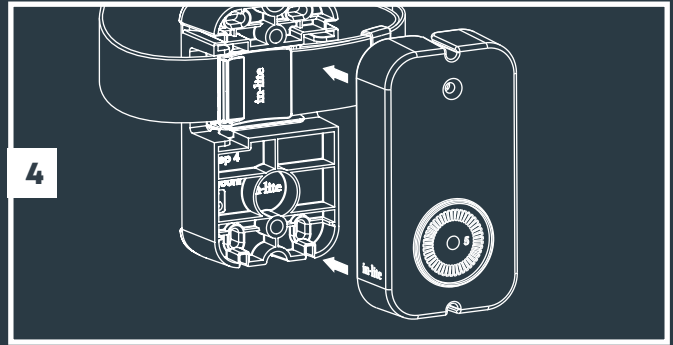

**Tree Mount
(From page 3)**

**2x Tree Mount
(From page 3)**

**Wall Mount
(From page 7)**

**With Riser accessory
(From page 5)**

MINI SCOPE, SCOPE & BIG SCOPE (NARROW)

Transformer "ON"

11

12