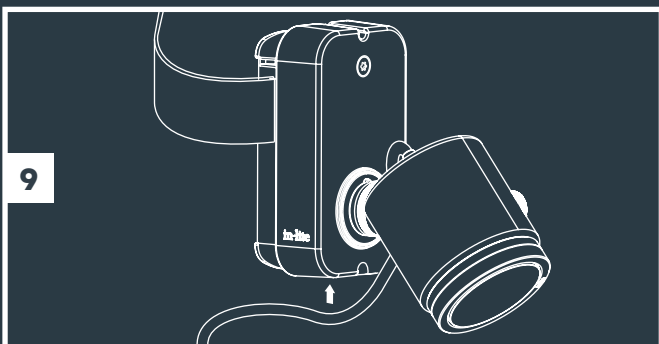

**Tree Mount
(From page 3)**

**2x Tree Mount
(From page 3)**

**Wall Mount
(From page 7)**

**With Riser accessory
(From page 5)**

MINI SCOPE, SCOPE & BIG SCOPE (NARROW)

Transformer "ON"

11

12