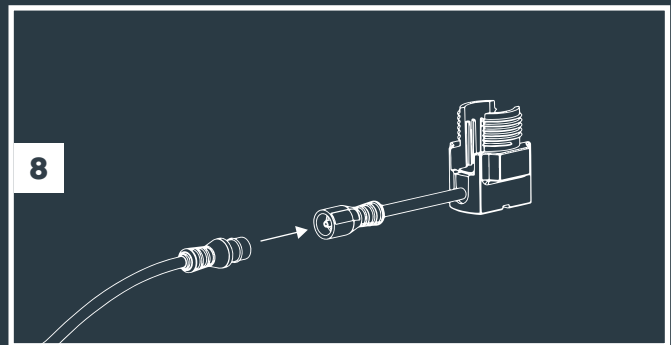

**Tree Mount
(From page 3)**

**2x Tree Mount
(From page 3)**

**Wall Mount
(From page 7)**

**With Riser accessory
(From page 5)**

MINI SCOPE, SCOPE & BIG SCOPE (NARROW)

Transformer "ON"

11

12