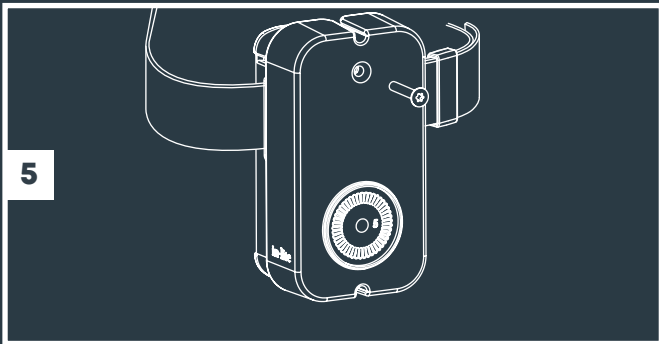

**Tree Mount
(From page 3)**

**2x Tree Mount
(From page 3)**

**Wall Mount
(From page 7)**

**With Riser accessory
(From page 5)**

MINI SCOPE, SCOPE & BIG SCOPE (NARROW)

Transformer "ON"

11

12