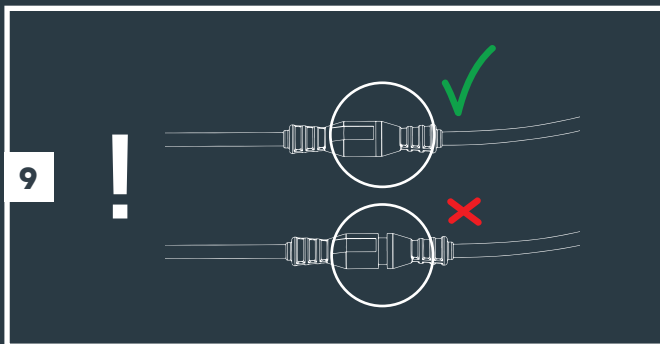

**Tree Mount
(From page 3)**

**2x Tree Mount
(From page 3)**

**Wall Mount
(From page 7)**

**With Riser accessory
(From page 5)**

MINI SCOPE, SCOPE & BIG SCOPE (NARROW)

Transformer "ON"

11

12