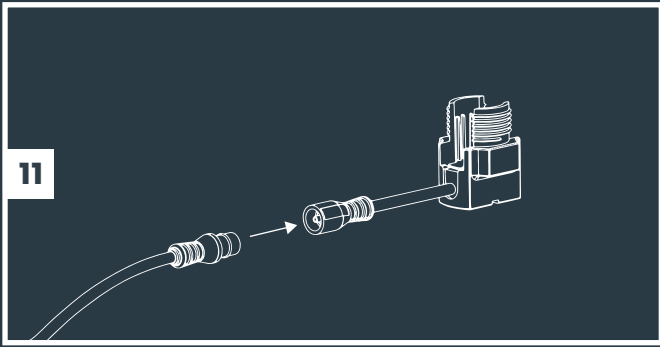

**Tree Mount
(From page 3)**

**2x Tree Mount
(From page 3)**

**Wall Mount
(From page 7)**

**With Riser accessory
(From page 5)**

MINI SCOPE, SCOPE & BIG SCOPE (NARROW)

Transformer "ON"

11

12