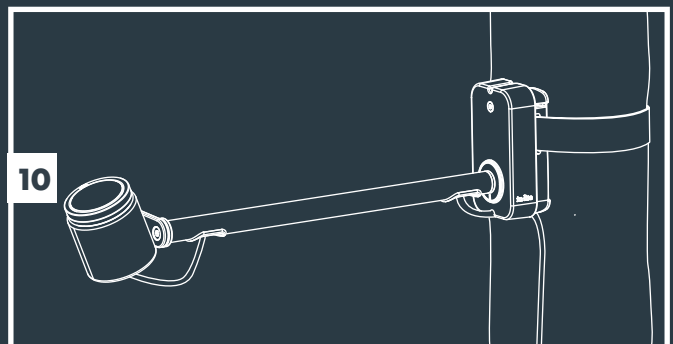

**Tree Mount
(From page 3)**

**2x Tree Mount
(From page 3)**

**Wall Mount
(From page 7)**

**With Riser accessory
(From page 5)**

MINI SCOPE, SCOPE & BIG SCOPE (NARROW)

Transformer "ON"

11

12