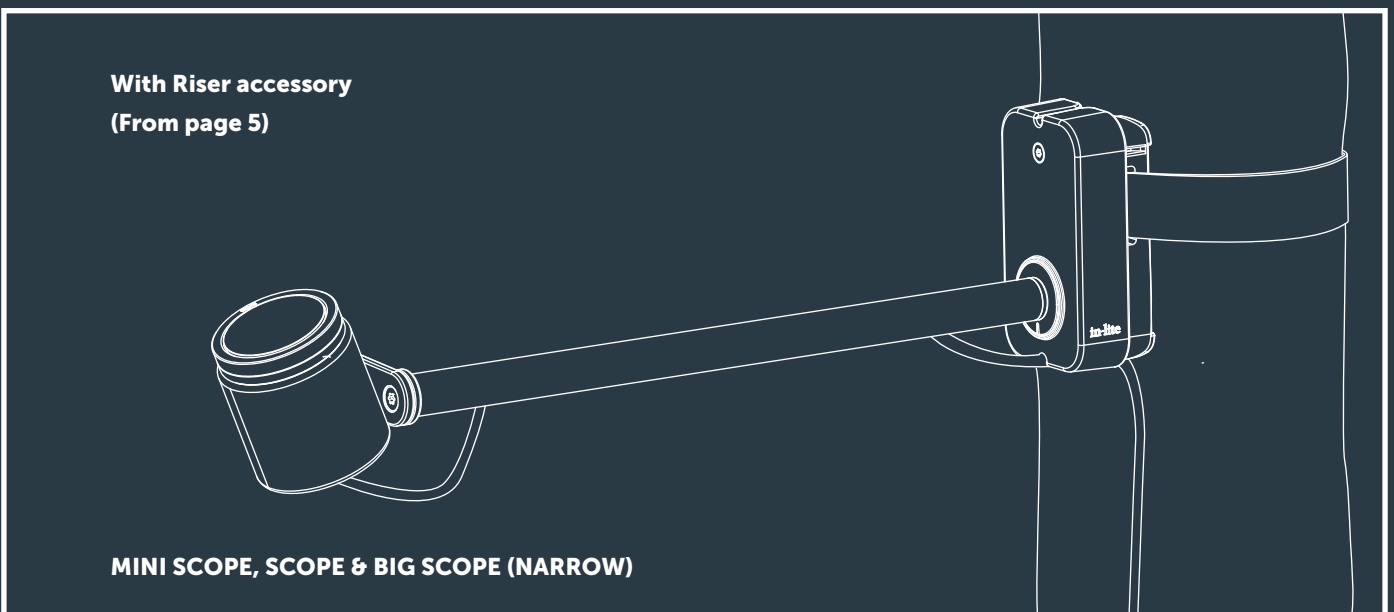

**Tree Mount
(From page 3)**

**2x Tree Mount
(From page 3)**

**Wall Mount
(From page 7)**

**With Riser accessory
(From page 5)**

MINI SCOPE, SCOPE & BIG SCOPE (NARROW)

Transformer "ON"

11

12