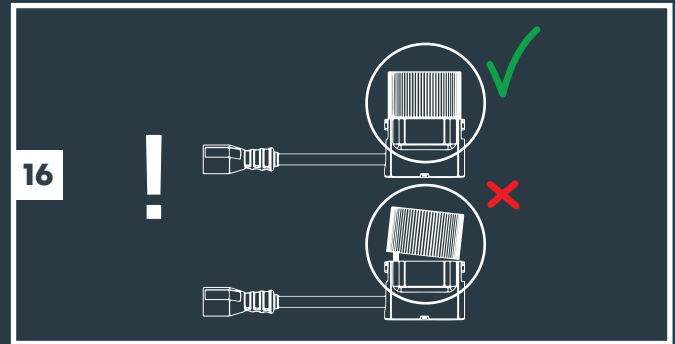

**Tree Mount
(From page 3)**

**2x Tree Mount
(From page 3)**

**Wall Mount
(From page 7)**

**With Riser accessory
(From page 5)**

MINI SCOPE, SCOPE & BIG SCOPE (NARROW)

Transformer "ON"

11

12