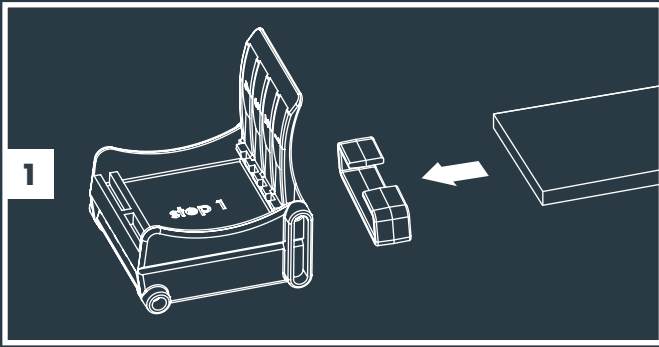

**Tree Mount
(From page 3)**

**2x Tree Mount
(From page 3)**

**Wall Mount
(From page 7)**

**With Riser accessory
(From page 5)**

MINI SCOPE, SCOPE & BIG SCOPE (NARROW)

Transformer "ON"

11

12