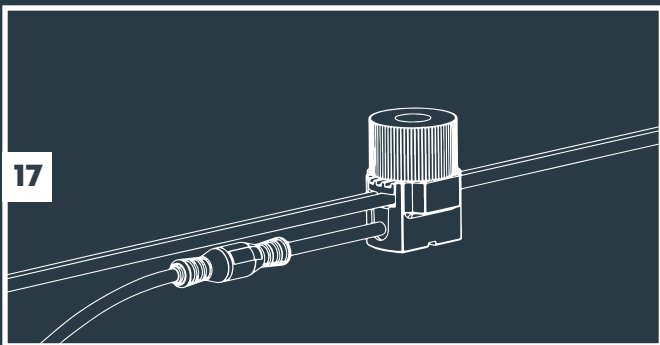

**Tree Mount
(From page 3)**

**2x Tree Mount
(From page 3)**

**Wall Mount
(From page 7)**

**With Riser accessory
(From page 5)**

MINI SCOPE, SCOPE & BIG SCOPE (NARROW)

Transformer "ON"

11

12