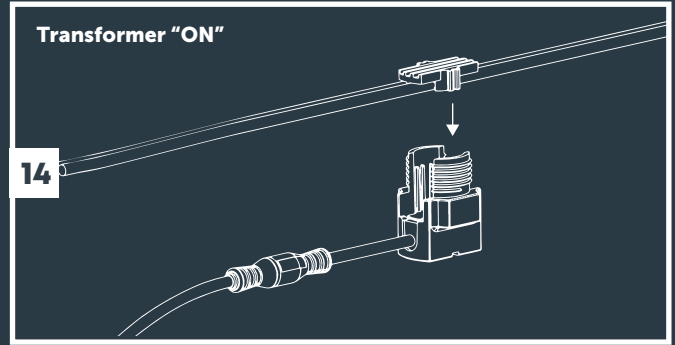

**Tree Mount
(From page 3)**

**2x Tree Mount
(From page 3)**

**Wall Mount
(From page 7)**

**With Riser accessory
(From page 5)**

MINI SCOPE, SCOPE & BIG SCOPE (NARROW)

Transformer "ON"

11

12