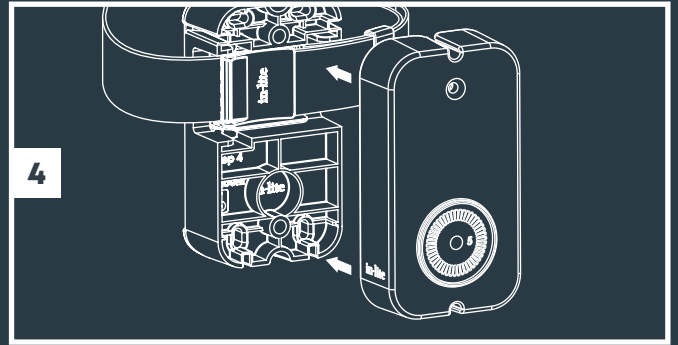

**Tree Mount
(From page 3)**

**2x Tree Mount
(From page 3)**

**Wall Mount
(From page 7)**

**With Riser accessory
(From page 5)**

MINI SCOPE, SCOPE & BIG SCOPE (NARROW)

Transformer "ON"

11

12