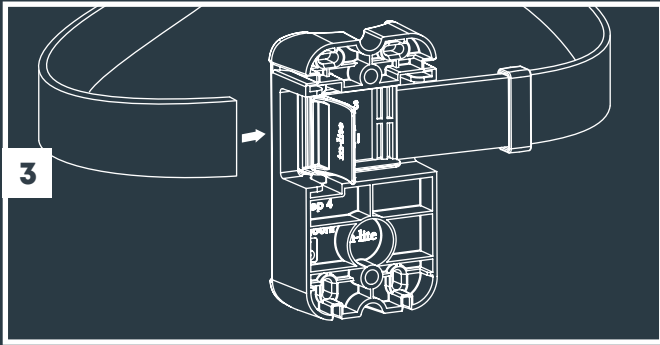

**Tree Mount
(From page 3)**

**2x Tree Mount
(From page 3)**

**Wall Mount
(From page 7)**

**With Riser accessory
(From page 5)**

MINI SCOPE, SCOPE & BIG SCOPE (NARROW)

Transformer "ON"

11

12