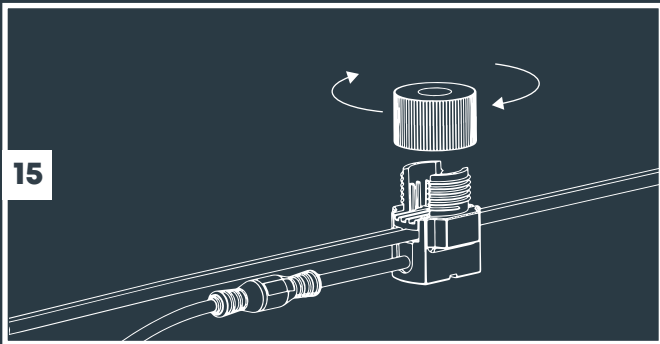

**Tree Mount
(From page 3)**

**2x Tree Mount
(From page 3)**

**Wall Mount
(From page 7)**

**With Riser accessory
(From page 5)**

MINI SCOPE, SCOPE & BIG SCOPE (NARROW)

Transformer "ON"

11

12