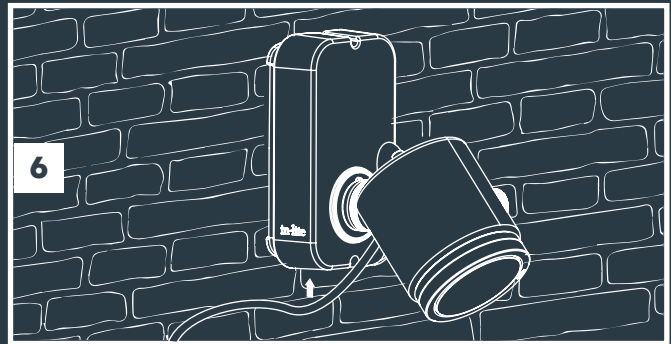

**Tree Mount
(From page 3)**

**2x Tree Mount
(From page 3)**

**Wall Mount
(From page 7)**

**With Riser accessory
(From page 5)**

MINI SCOPE, SCOPE & BIG SCOPE (NARROW)

Transformer "ON"

11

12