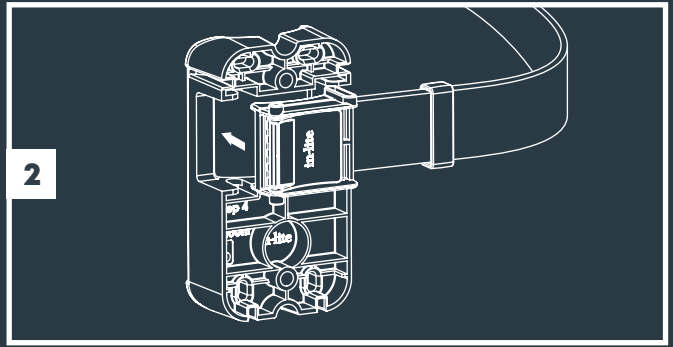

**Tree Mount
(From page 3)**

**2x Tree Mount
(From page 3)**

**Wall Mount
(From page 7)**

**With Riser accessory
(From page 5)**

MINI SCOPE, SCOPE & BIG SCOPE (NARROW)

Transformer "ON"

11

12