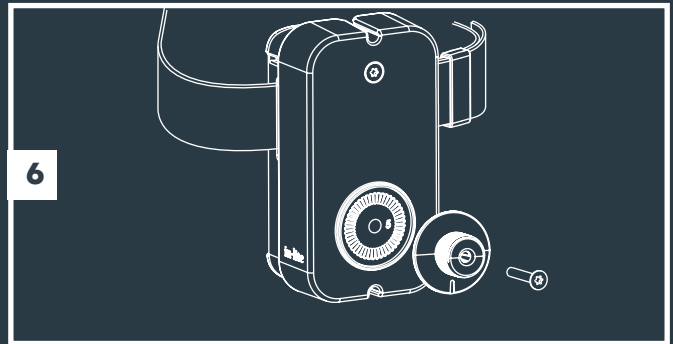

**Tree Mount
(From page 3)**

**2x Tree Mount
(From page 3)**

**Wall Mount
(From page 7)**

**With Riser accessory
(From page 5)**

MINI SCOPE, SCOPE & BIG SCOPE (NARROW)

Transformer "ON"

11

12