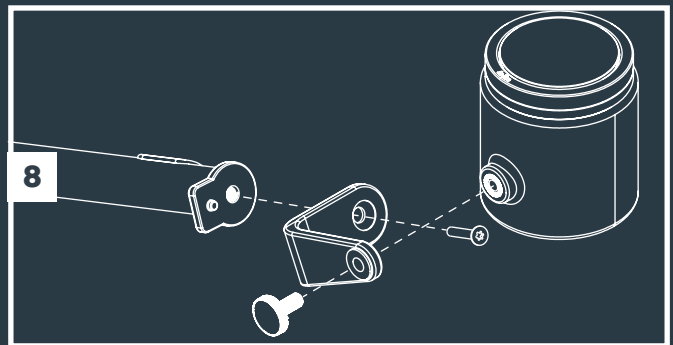

**Tree Mount
(From page 3)**

**2x Tree Mount
(From page 3)**

**Wall Mount
(From page 7)**

**With Riser accessory
(From page 5)**

MINI SCOPE, SCOPE & BIG SCOPE (NARROW)

Transformer "ON"

11

12