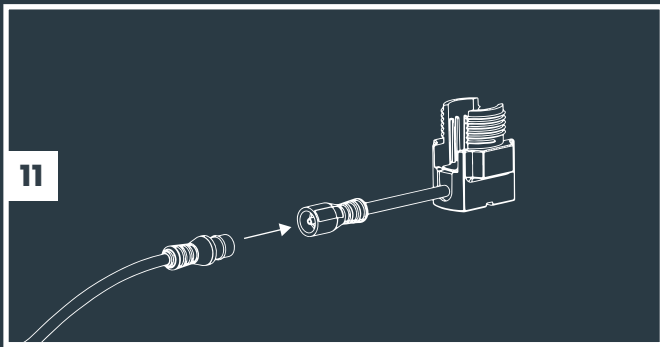

**Tree Mount
(From page 3)**

**2x Tree Mount
(From page 3)**

**Wall Mount
(From page 7)**

**With Riser accessory
(From page 5)**

MINI SCOPE, SCOPE & BIG SCOPE (NARROW)

Transformer "ON"

11

12