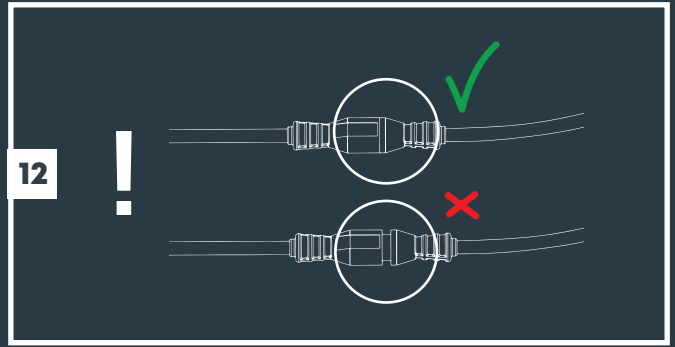

**Tree Mount
(From page 3)**

**2x Tree Mount
(From page 3)**

**Wall Mount
(From page 7)**

**With Riser accessory
(From page 5)**

MINI SCOPE, SCOPE & BIG SCOPE (NARROW)

Transformer "ON"

11

12