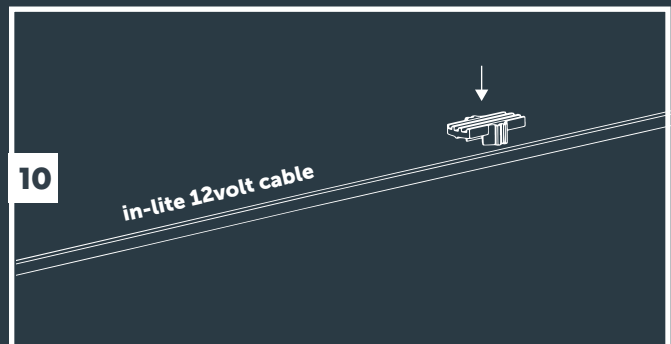

**Tree Mount
(From page 3)**

**2x Tree Mount
(From page 3)**

**Wall Mount
(From page 7)**

**With Riser accessory
(From page 5)**

MINI SCOPE, SCOPE & BIG SCOPE (NARROW)

Transformer "ON"

11

12