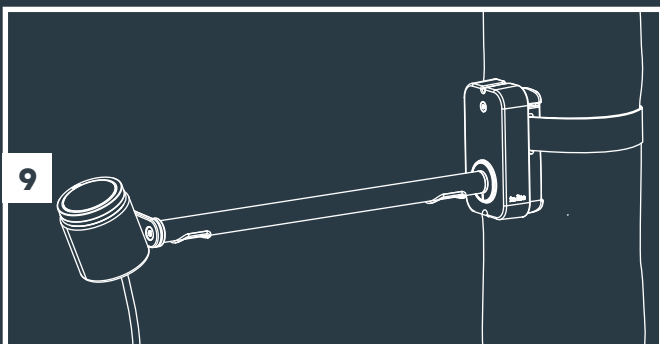

**Tree Mount
(From page 3)**

**2x Tree Mount
(From page 3)**

**Wall Mount
(From page 7)**

**With Riser accessory
(From page 5)**

MINI SCOPE, SCOPE & BIG SCOPE (NARROW)

Transformer "ON"

11

12