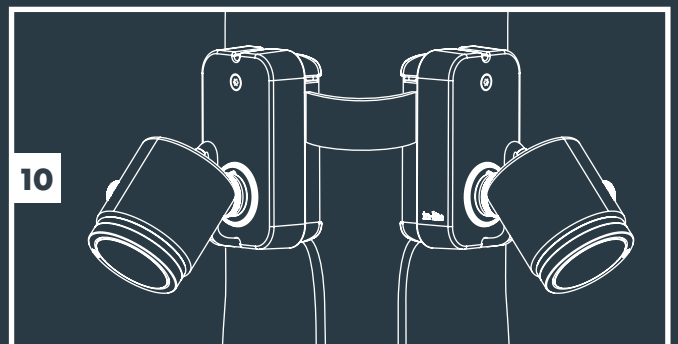

**Tree Mount
(From page 3)**

**2x Tree Mount
(From page 3)**

**Wall Mount
(From page 7)**

**With Riser accessory
(From page 5)**

MINI SCOPE, SCOPE & BIG SCOPE (NARROW)

Transformer "ON"

11

12