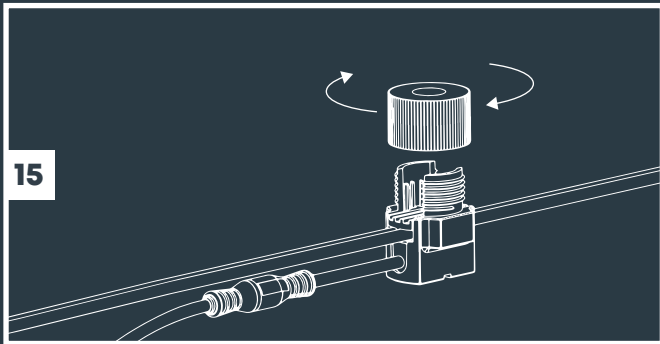

**Tree Mount
(From page 3)**

**2x Tree Mount
(From page 3)**

**Wall Mount
(From page 7)**

**With Riser accessory
(From page 5)**

MINI SCOPE, SCOPE & BIG SCOPE (NARROW)

Transformer "ON"

11

12