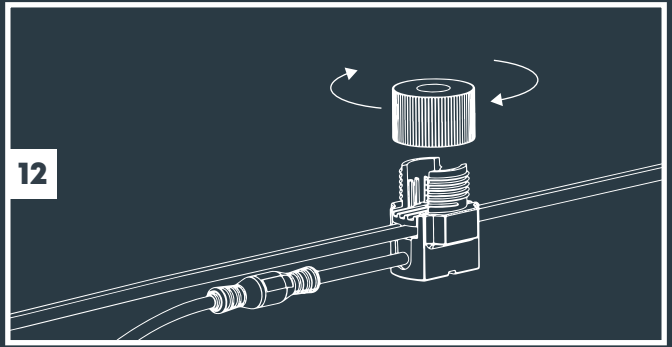

**Tree Mount
(From page 3)**

**2x Tree Mount
(From page 3)**

**Wall Mount
(From page 7)**

**With Riser accessory
(From page 5)**

MINI SCOPE, SCOPE & BIG SCOPE (NARROW)

Transformer "ON"

11

12