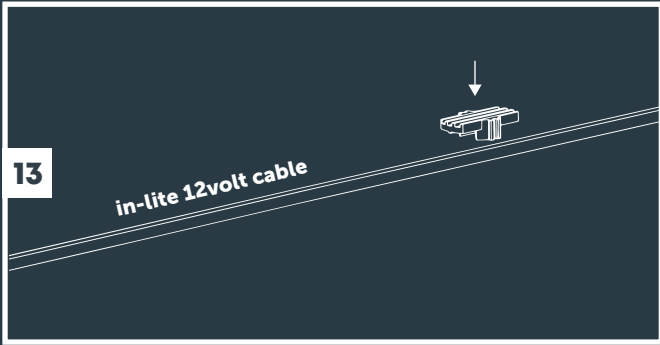

**Tree Mount
(From page 3)**

**2x Tree Mount
(From page 3)**

**Wall Mount
(From page 7)**

**With Riser accessory
(From page 5)**

MINI SCOPE, SCOPE & BIG SCOPE (NARROW)

Transformer "ON"

11

12