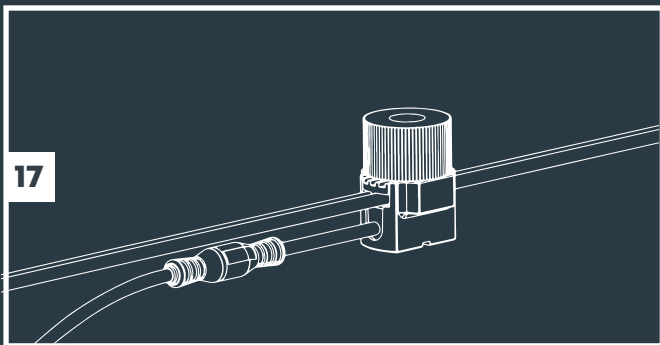

**Tree Mount
(From page 3)**

**2x Tree Mount
(From page 3)**

**Wall Mount
(From page 7)**

**With Riser accessory
(From page 5)**

MINI SCOPE, SCOPE & BIG SCOPE (NARROW)

Transformer "ON"

11

12