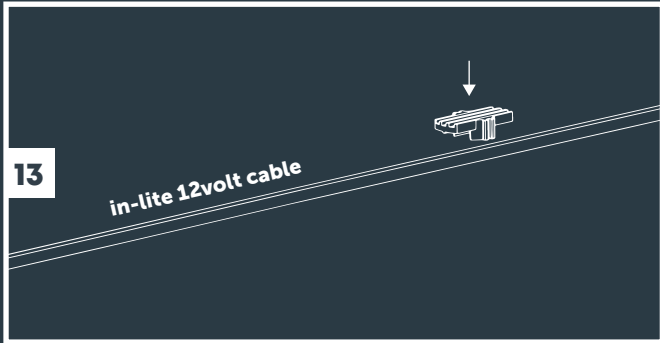

**Tree Mount
(From page 3)**

**2x Tree Mount
(From page 3)**

**Wall Mount
(From page 7)**

**With Riser accessory
(From page 5)**

MINI SCOPE, SCOPE & BIG SCOPE (NARROW)

Transformer "ON"

11

12