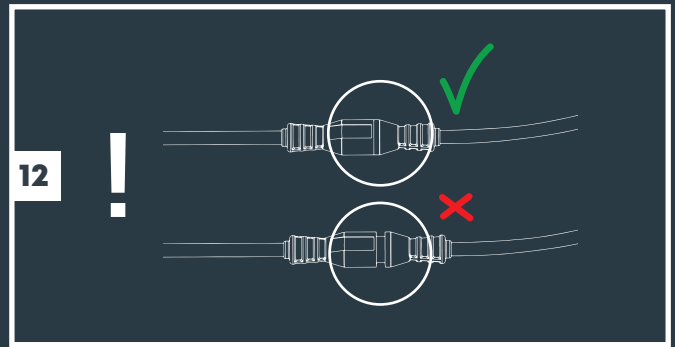

**Tree Mount
(From page 3)**

**2x Tree Mount
(From page 3)**

**Wall Mount
(From page 7)**

**With Riser accessory
(From page 5)**

MINI SCOPE, SCOPE & BIG SCOPE (NARROW)

Transformer "ON"

11

12