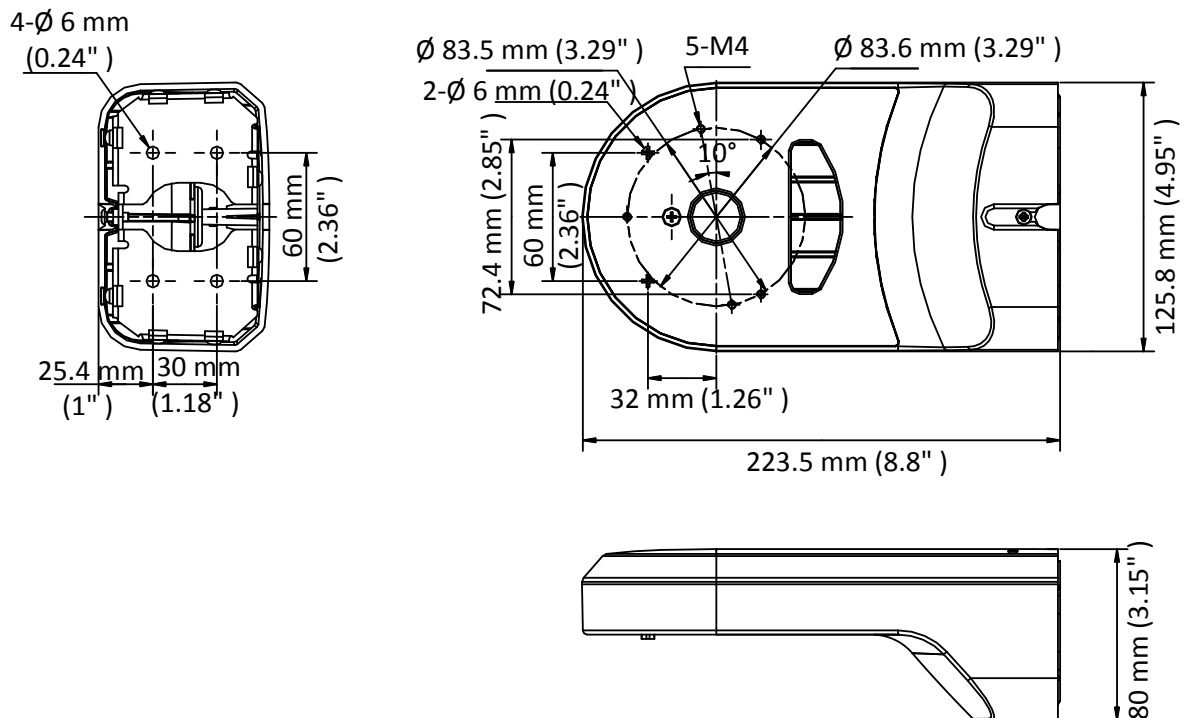

DS-1294ZJ-PT

Wall Mount

Feature

- Plastic and steel with surface spray treatment
- Cable hole design facilitates the installation
- Applies to both indoor conditions, and outdoor conditions

Dimension

Available Model

DS-1294ZJ-PT

Parameter

Model	DS-1294ZJ-PT
Parameters	Wall Mount
Appearance	Hikvision White
Material	Plastic and Steel
Dimension	223.5 mm × 125.8 mm × 80 mm (8.8" × 4.95" × 3.15")
Weight	480 g (1.06 lb.)

Note

- The wall must be capable of supporting at least 3 times as much as the total weight of the camera, and the mount.
- The mount's maximum load capacity is 3 kg (6.6 lb.).