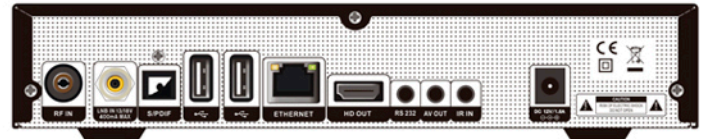

APEBOX

Main DVB Functions

- Common Interface CAM (CI) for subscriptions
- Full HD Digital Satellite Receiver DVB-S2 Multistream + DVB-T2/C H.265/HEVC decoding
- DVB-S2 QPSK/8PSK/16APSK/32APSK, ACM/VCM
- DVB-T2 T2-MI and MPLP
- DVB-C QPSK/16QAM/32QAM/64QAM/128QAM/256QAM
- Card Reader (CA)
- Supports Disecq 1.0, 1.1, 1.2, 1.3 USALS and UNICABLE
- Resolution: 480p, 576p, 720p/50Hz, 720p/60Hz, 1080i/50Hz, 1080i/60Hz, 1080p/50Hz, 1080p/60Hz TV Standard
- Supports Blind Scan, Multi Satellite Search, Multi TP Search, Auto Disecq, and storage up to 6000 channels
- Auto and Manual channels search
- Multi language Menu, Audio and Subtitles
- 7 Days EPG, Teletext
- Edit Channels and Create Favorite Groups
- Firmware and Channels Update through USB
- Recall Function (last channels watched)
- Media player and HDD USB supported
- Parental Control

Main Apps

- IPTV M3U
- IPTV Stalker
- IPTV XTREAM CODES
- DLNA
- FTP
- Youtube, RSS Reader, Weather, Google Maps
- Games (Tetris, Snake, Othello)