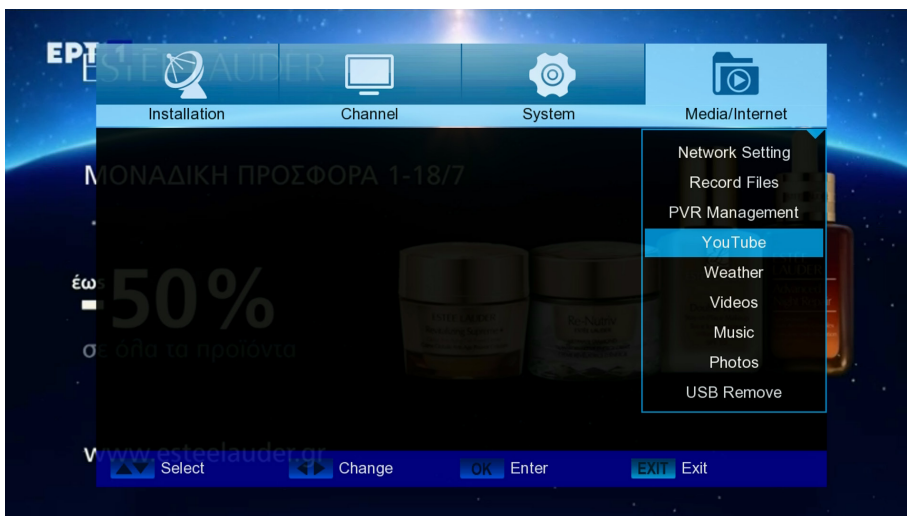

Step 4. Menu -> Media/Internet -> YouTube, Weather