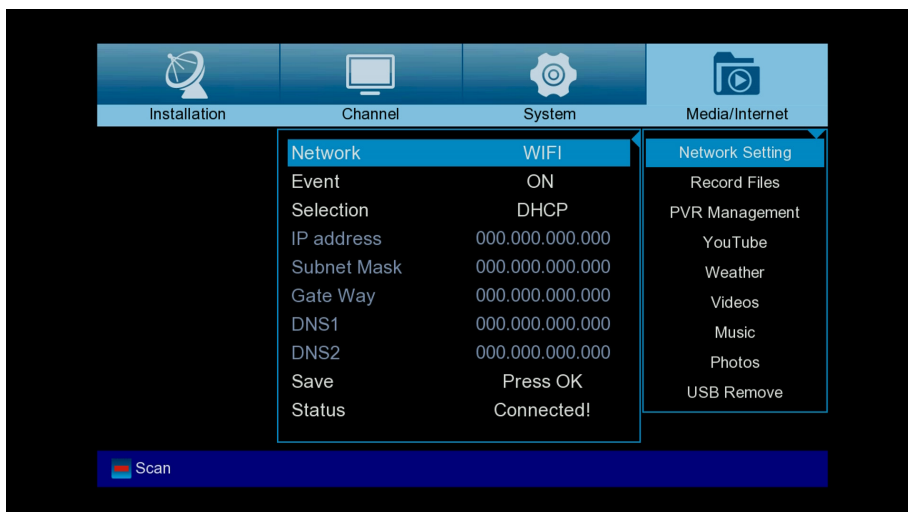

picco T265+

Digital Terrestrial and Cable Receiver DVB-T2/C H.265/HEVC

USB WiFi & Online Software Update Support

01-07-0025 PICCO T265+

07-02-0002 WiFi EDI-Mega

The Terrestrial and Cable Receiver PICCO T265+ supports USB WiFi for the following Internet Apps.

* The connection is achieved with an optional USB WiFi Dongle (07-02-0002 WiFi EDI-Mega).

Advantages:

- USB WiFi Support for Internet Applications* such as YouTube, Weather and online HTTP Software Update.

Step 1. Menu -> Media/Internet-> Network Setting -> Network -> WIFI -> Scan (red button)

Step 2. Select SSID and set the WiFi password

Step 3. Menu -> System -> Software Upgrade -> Online Upgrade -> Select software file -> Select Software & Loader or Software only -> Press OK or the red button to start the software upgrade process