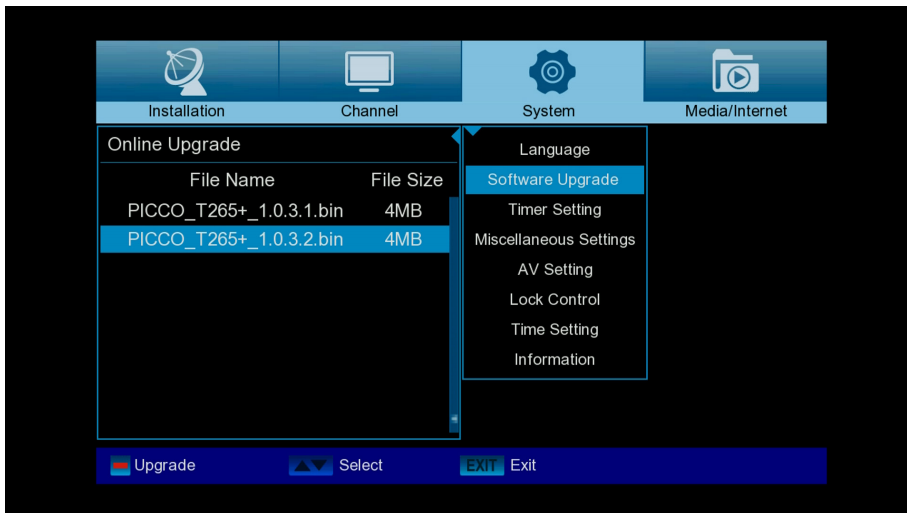

* The connection is achieved with an optional USB WiFi Dongle (07-02-0002 WiFi EDI-Mega).

Advantages:

- USB WiFi Support for Internet Applications* such as YouTube, Weather and online HTTP Software Update.

Step 1. Menu -> Media/Internet-> Network Setting -> Network -> WIFI -> Scan (red button)

Step 2. Select SSID and set the WiFi password

Step 3. Menu -> System -> Software Upgrade -> Online Upgrade -> Select software file -> Select Software & Loader or Software only -> Press OK or the red button to start the software upgrade process