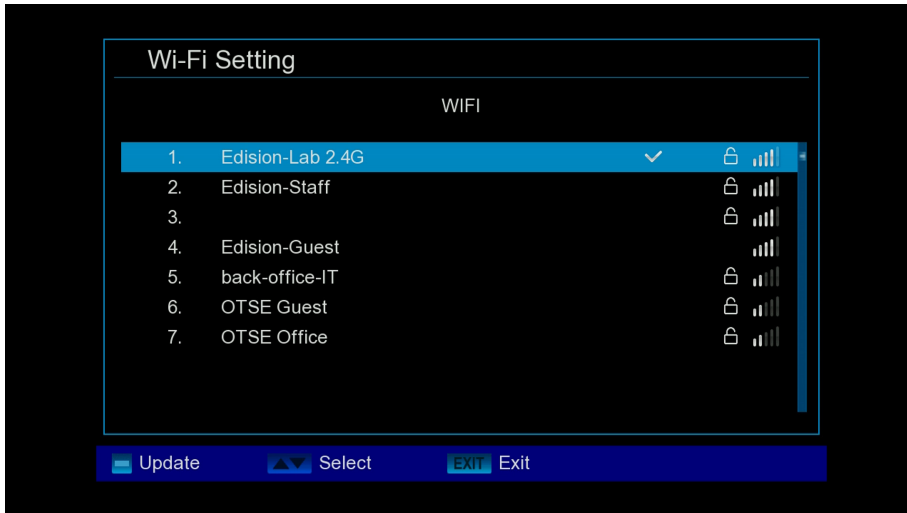

Step 2. Select SSID and set the WiFi password