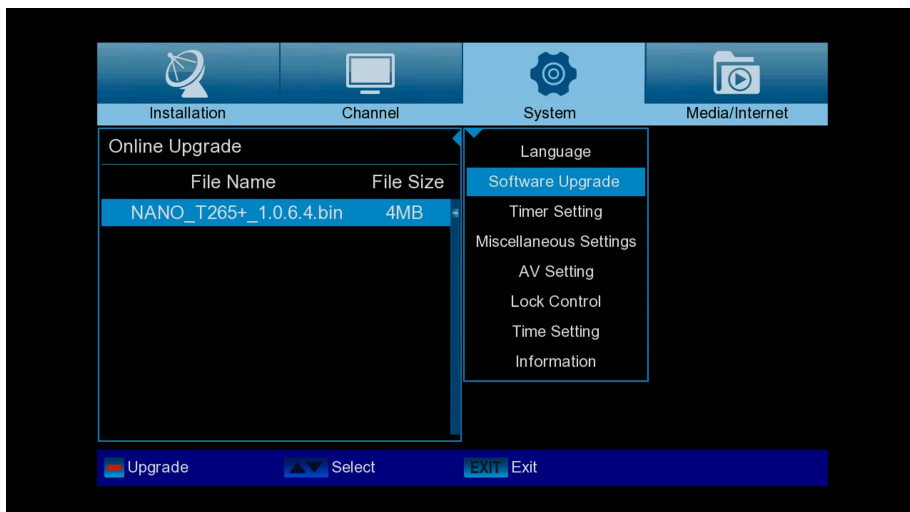

* The connection is achieved with an optional USB WiFi Dongle (07-02-0002 WiFi EDI-Mega).

Advantages:

- USB WiFi Support for Internet Applications* such as YouTube, Weather and online HTTP Software Update.

Step 1. Menu -> Media/Internet-> Network Setting -> Network -> WIFI -> Scan (red button)

Step 2. Select SSID and set the WiFi password

Step 3. Menu -> System -> Software Upgrade -> Online Upgrade -> Select software file -> Select Software & Loader or Software only -> Press OK or the red button to start the software upgrade process