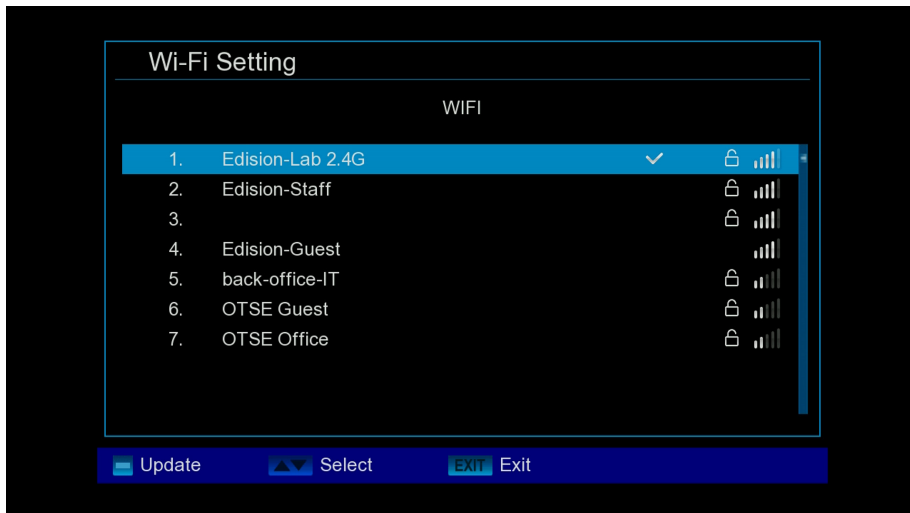

Step 2. Select SSID and set the WiFi password