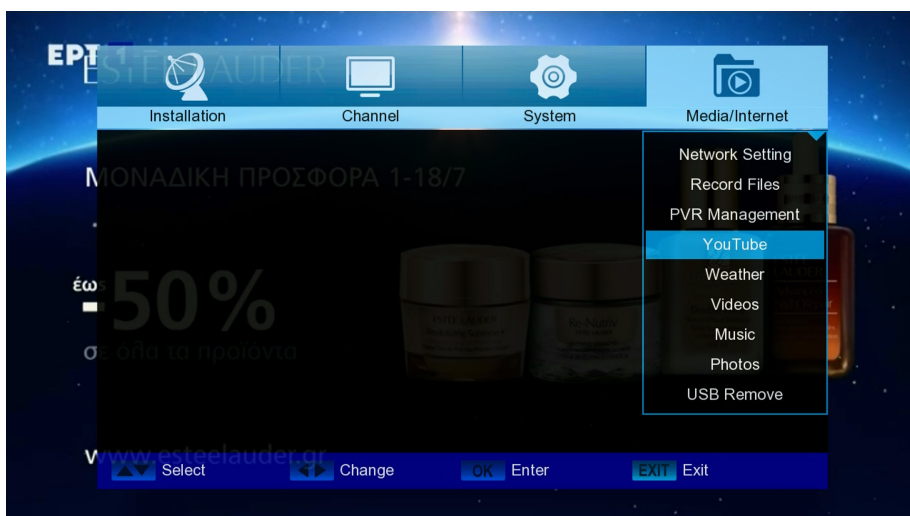

Step 4. Menu -> Media/Internet -> YouTube, Weather