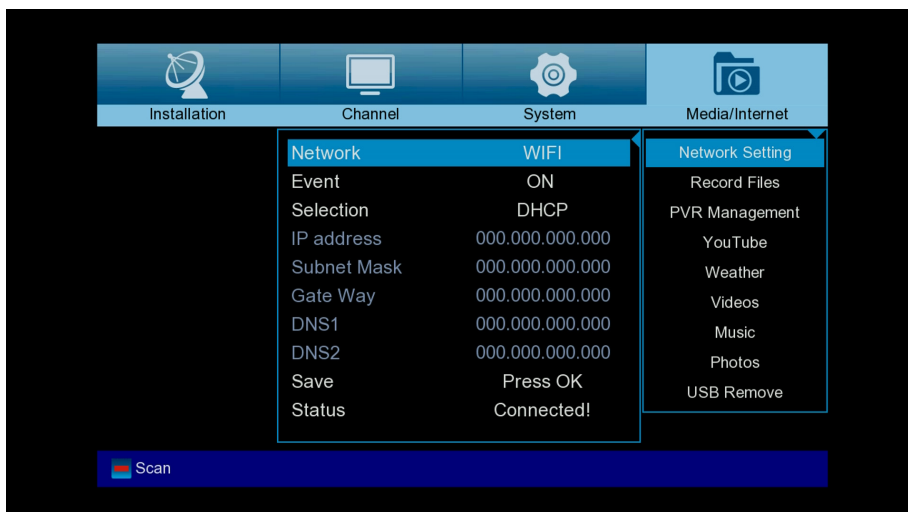

nano T265+

Digital Terrestrial and Cable Receiver DVB-T2/C H.265/HEVC

USB WiFi & Online Software Update Support

01-07-0026 NANO T265+

07-02-0002 WiFi EDI-Mega

The Terrestrial and Cable Receiver NANO T265+ supports USB WiFi for the following Internet Apps.

* The connection is achieved with an optional USB WiFi Dongle (07-02-0002 WiFi EDI-Mega).

Advantages:

- USB WiFi Support for Internet Applications* such as YouTube, Weather and online HTTP Software Update.

Step 1. Menu -> Media/Internet-> Network Setting -> Network -> WIFI -> Scan (red button)

Step 2. Select SSID and set the WiFi password

Step 3. Menu -> System -> Software Upgrade -> Online Upgrade -> Select software file -> Select Software & Loader or Software only -> Press OK or the red button to start the software upgrade process