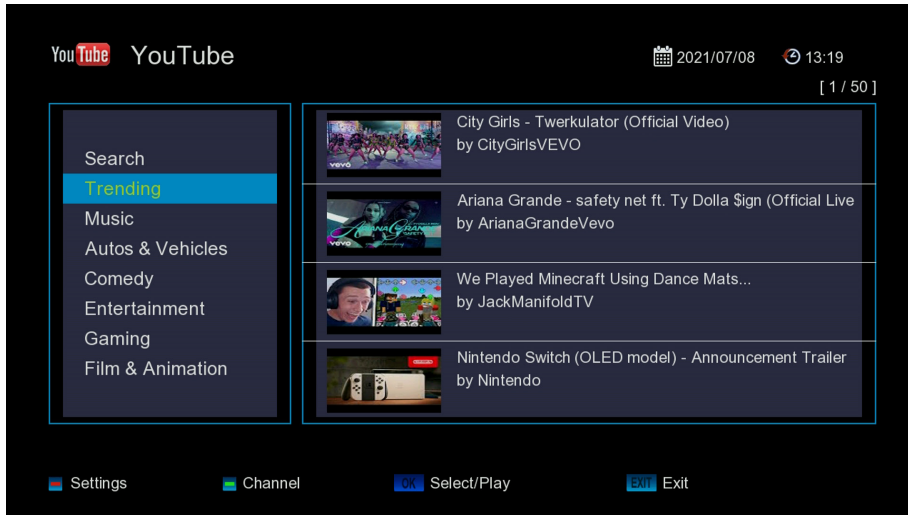

Step 5. Menu -> Media/Internet -> YouTube App