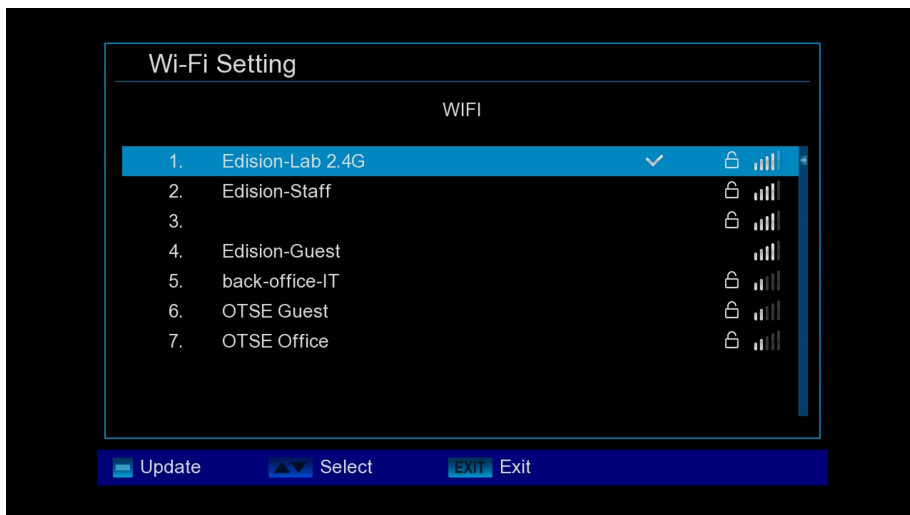

* The connection is achieved with an optional USB WiFi Dongle (07-02-0002 WiFi EDI-Mega).

Advantages:

- USB WiFi Support for Internet Applications* such as YouTube, Weather and online HTTP Software Update.

Step 1. Menu -> Media/Internet-> Network Setting -> Network -> WIFI -> Scan (red button)

Step 2. Select SSID and set the WiFi password

Step 3. Menu -> System -> Software Upgrade -> Online Upgrade -> Select software file -> Select Software & Loader or Software only -> Press OK or the red button to start the software upgrade process