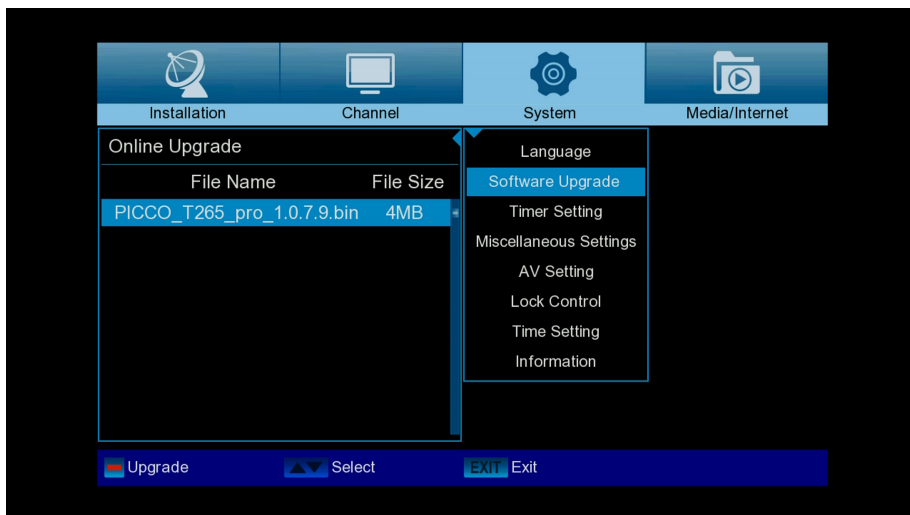

* The connection is achieved with an optional USB WiFi Dongle (07-02-0002 WiFi EDI-Mega).

Advantages:

- USB WiFi Support for Internet Applications* such as YouTube, Weather and online HTTP Software Update.

Step 1. Menu -> Media/Internet-> Network Setting -> Network -> WIFI -> Scan (red button)

Step 2. Select SSID and set the WiFi password

Step 3. Menu -> System -> Software Upgrade -> Online Upgrade -> Select software file -> Select Software & Loader or Software only -> Press OK or the red button to start the software upgrade process