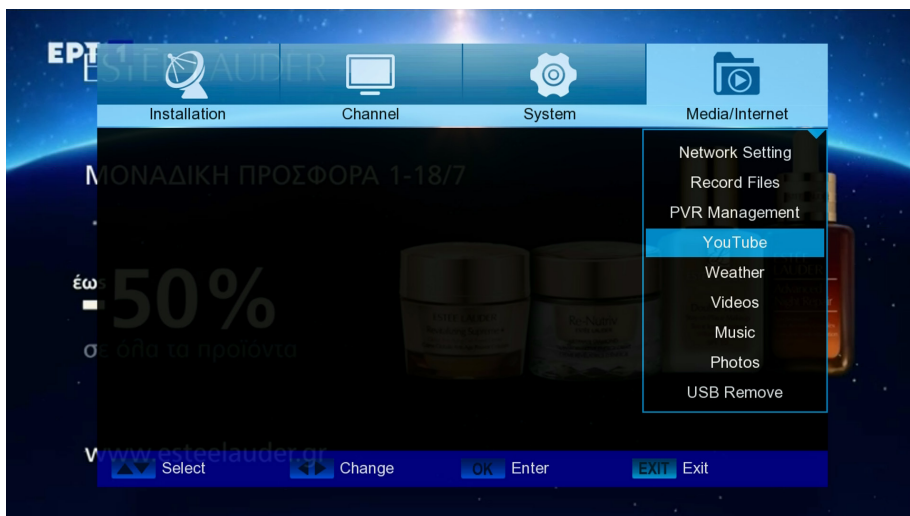

Step 4. Menu -> Media/Internet -> YouTube, Weather