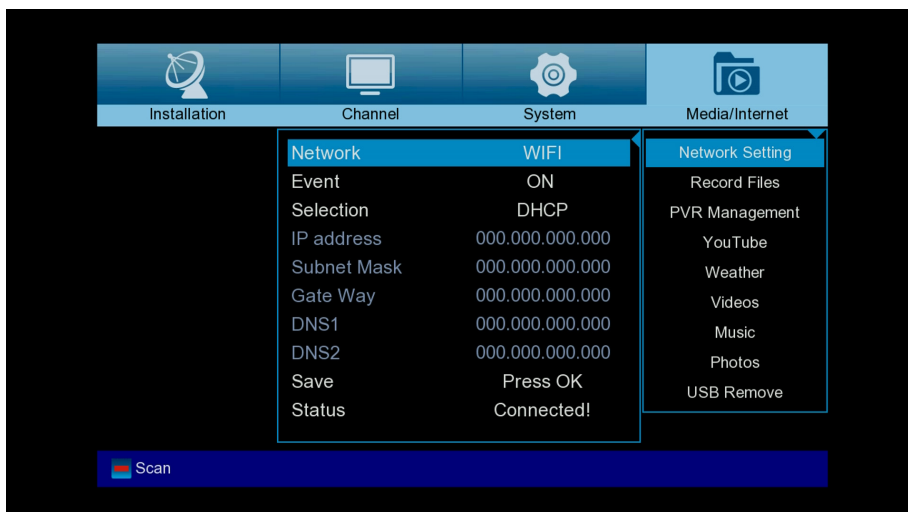

picco T265 pro

Digital Terrestrial and Cable Receiver DVB-T2/C H.265/HEVC

USB WiFi & Online Software Update Support

01-07-0027 PICCO T265 pro

07-02-0002 WiFi EDI-Mega

The Terrestrial and Cable Receiver PICCO T265 pro supports USB WiFi for the following Internet Apps.

* The connection is achieved with an optional USB WiFi Dongle (07-02-0002 WiFi EDI-Mega).

Advantages:

- USB WiFi Support for Internet Applications* such as YouTube, Weather and online HTTP Software Update.

Step 1. Menu -> Media/Internet-> Network Setting -> Network -> WIFI -> Scan (red button)

Step 2. Select SSID and set the WiFi password

Step 3. Menu -> System -> Software Upgrade -> Online Upgrade -> Select software file -> Select Software & Loader or Software only -> Press OK or the red button to start the software upgrade process