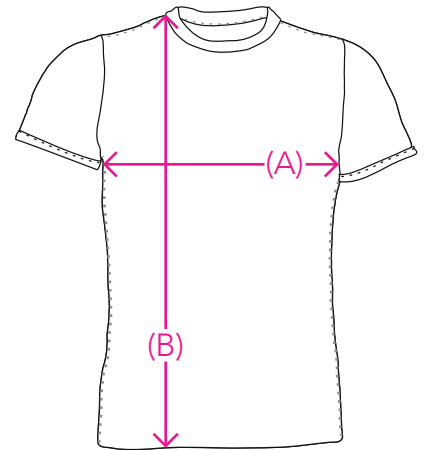

# SIZE SPECS.

### HOW TO MEASURE

#### T-SHIRT:

**Width:** measure from the left to the right under the arms (A)

**Length:** measure from the highest shoulder point to the bottom of the t-shirt (B)

SIZE	S	M	L	XL	XXL
LENGTH (A)	46	48	50	53	-
LENGTH (B)	64	65,5	66,5	68	-