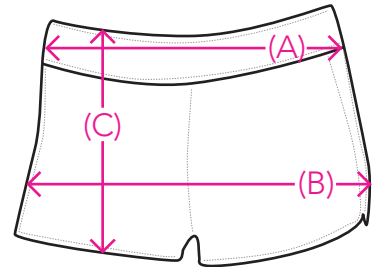

# SIZE SPECS.

### HOW TO MEASURE

#### SHORTS:

Width: measure from the left waist to the right waist (A)

Width: measure from the left hip to the right hip (B)

Length: measure from the highest point to the bottom of the shorts (C)

SIZE	S	M	L	XL	XXL
LENGTH (A)	37	39	41	-	-
LENGTH (B)	42	44	46	-	-
LENGTH (C)	28	29	30	-	-