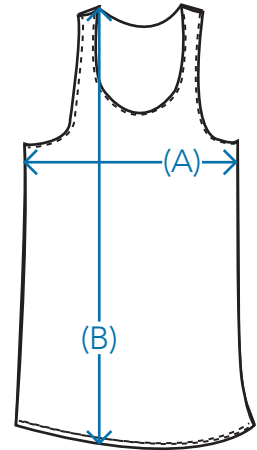

SIZE SPECS.

MEN

HOW TO MEASURE

TANKTOP:

Width: measure from the left to the right under the arms (A)

Length: measure from the highest shoulder point to the bottom of the tanktop (B)

SIZE	S	M	L	XL	XXL
LENGTH (A)	50	52,5	55	57,5	60
LENGTH (B)	73	75	77	79	81