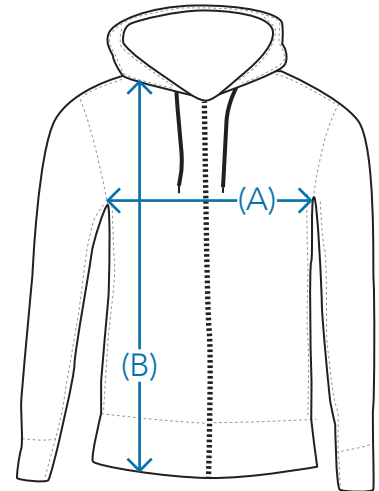

SIZE SPECS.

MEN

HOW TO MEASURE

HOODED ZIP:

Width: measure from the left to the right under the arms (A)

Length: measure from the highest shoulder point to the bottom of the hooded zip (B)

SIZE	S	M	L	XL	XXL	XXXL
LENGTH (A)	53	55,5	58	60,5	63	-
LENGTH (B)	68	70	72	74	76	-