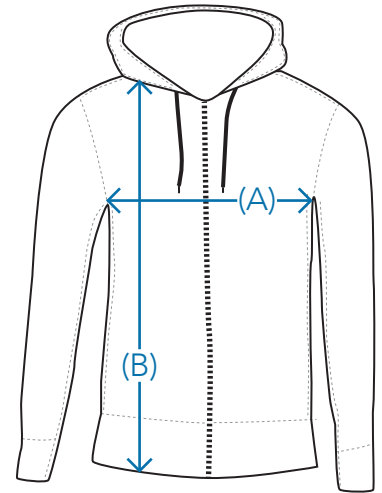

SIZE SPECS.

MEN

HOW TO MEASURE

HOODED ZIP:

Width: measure from the left to the right under the arms (A)

Length: measure from the highest shoulder point to the bottom of the hooded zip (B)

SIZE	S	M	L	XL	XXL	XXXL
LENGTH (A)	53	56	59	62	65	68
LENGTH (B)	68	70	72	74	76	78