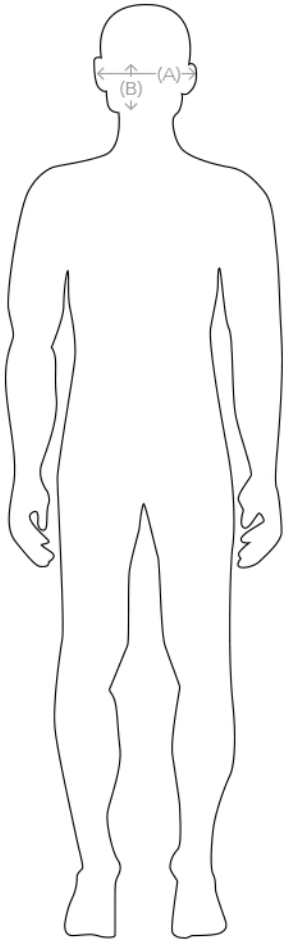

# SIZE CHART FACEMASK

## HOW TO MEASURE FACEMASK

**WIDTH:** MEASURE FROM EAR TO EAR (A)

**LENGTH:** MEASURE FROM NOSE TO CHIN (B)

### FACEMASK

SIZES	S/M	L/XL
LENGTH (A)	15	17
LENGTH (B)	25	30