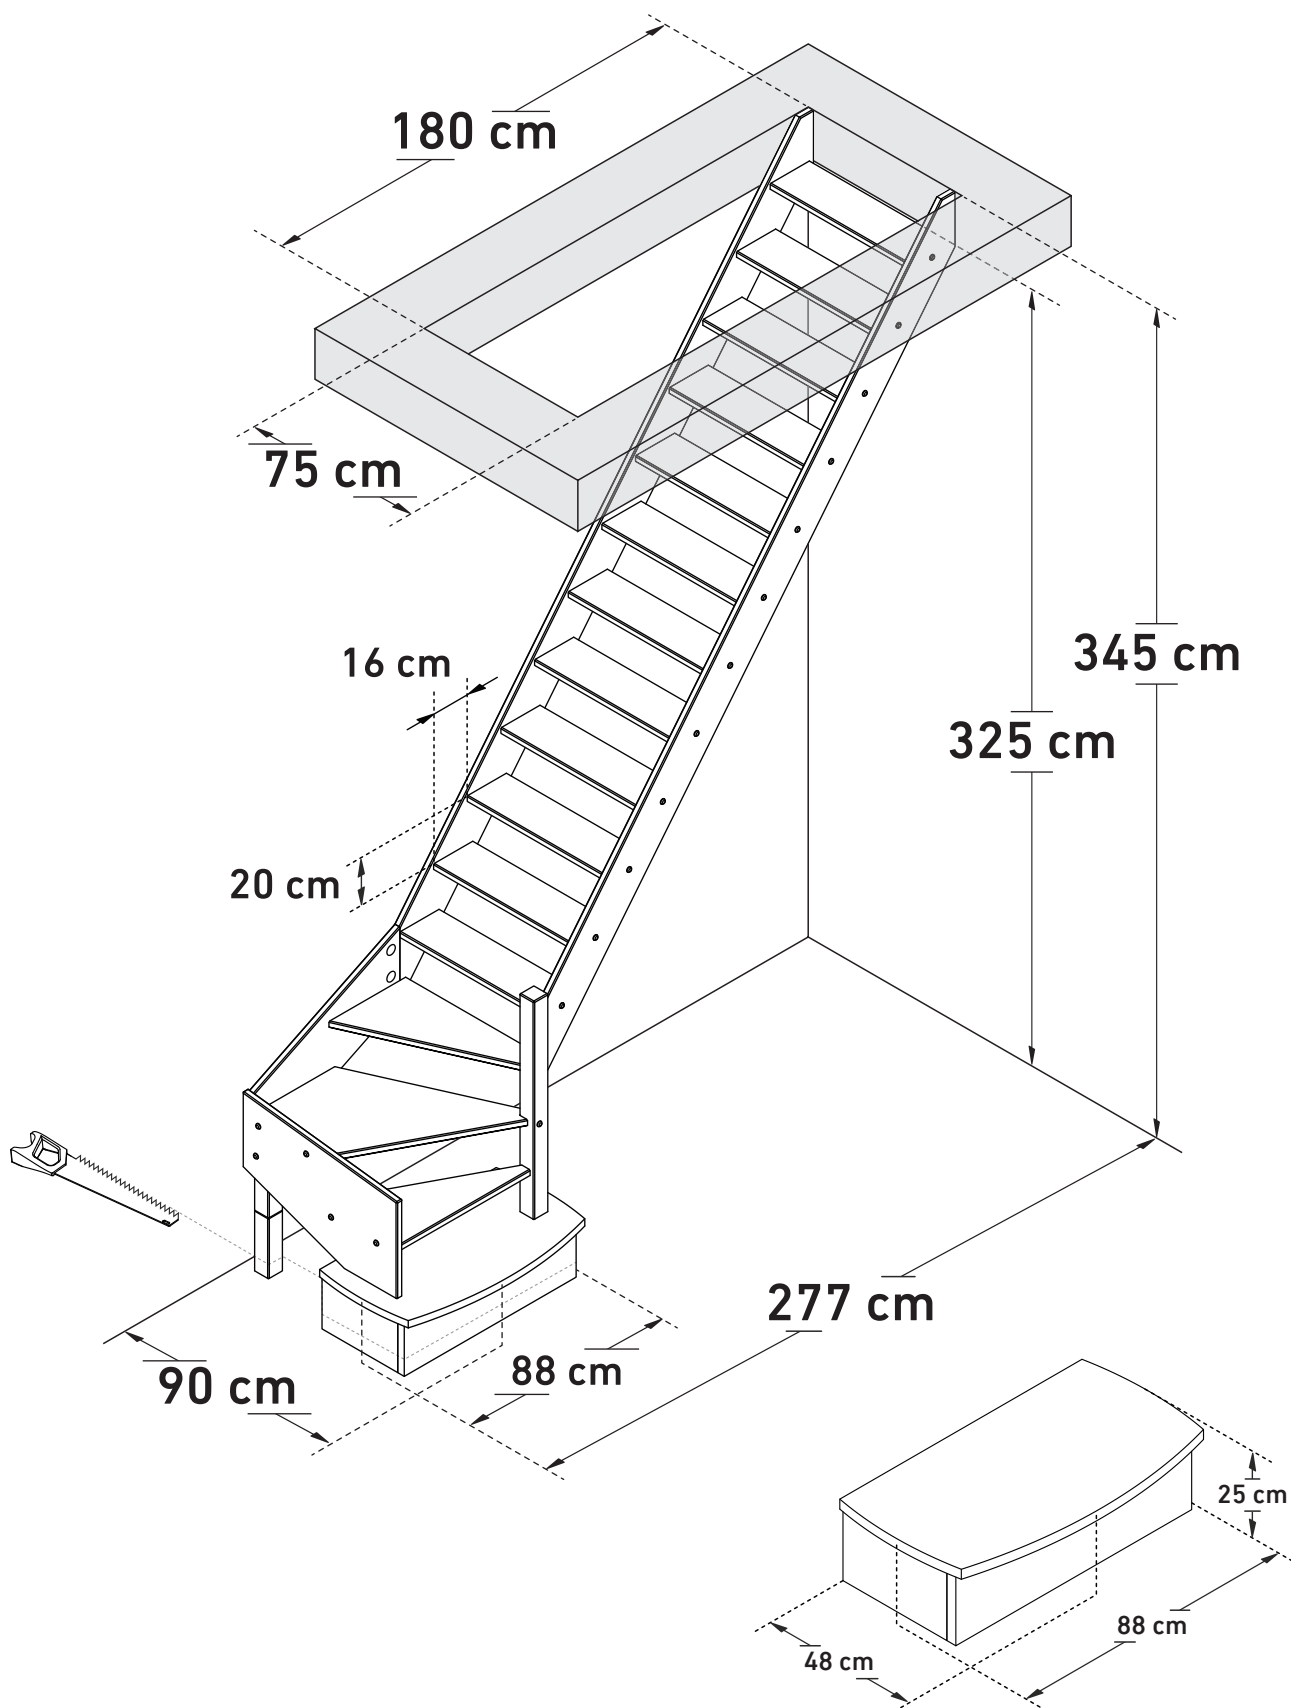

DIMENSIONS

ARDENNES | ALSACE (1/4T BOTTOM RIGHT)

SOGEM

Space saving
51,4°

Wall handrail
310 cm

DIMENSIONS

ARDENNES | ALSACE (1/4T BOTTOM RIGHT, BULLNOSE)

SOGEM

Space saving
51,4°

Wall handrail
310 cm

DIMENSIONS

ARDENNES | ALSACE (1/4T TOP RIGHT)

SOGEM

Space saving
51,4°

Wall handrail
320 cm

DIMENSIONS

ARDENNES | ALSACE (1/4T TOP RIGHT, BULLNOSE)

SOGEM

Space saving
51,4°

Wall handrail
340 cm