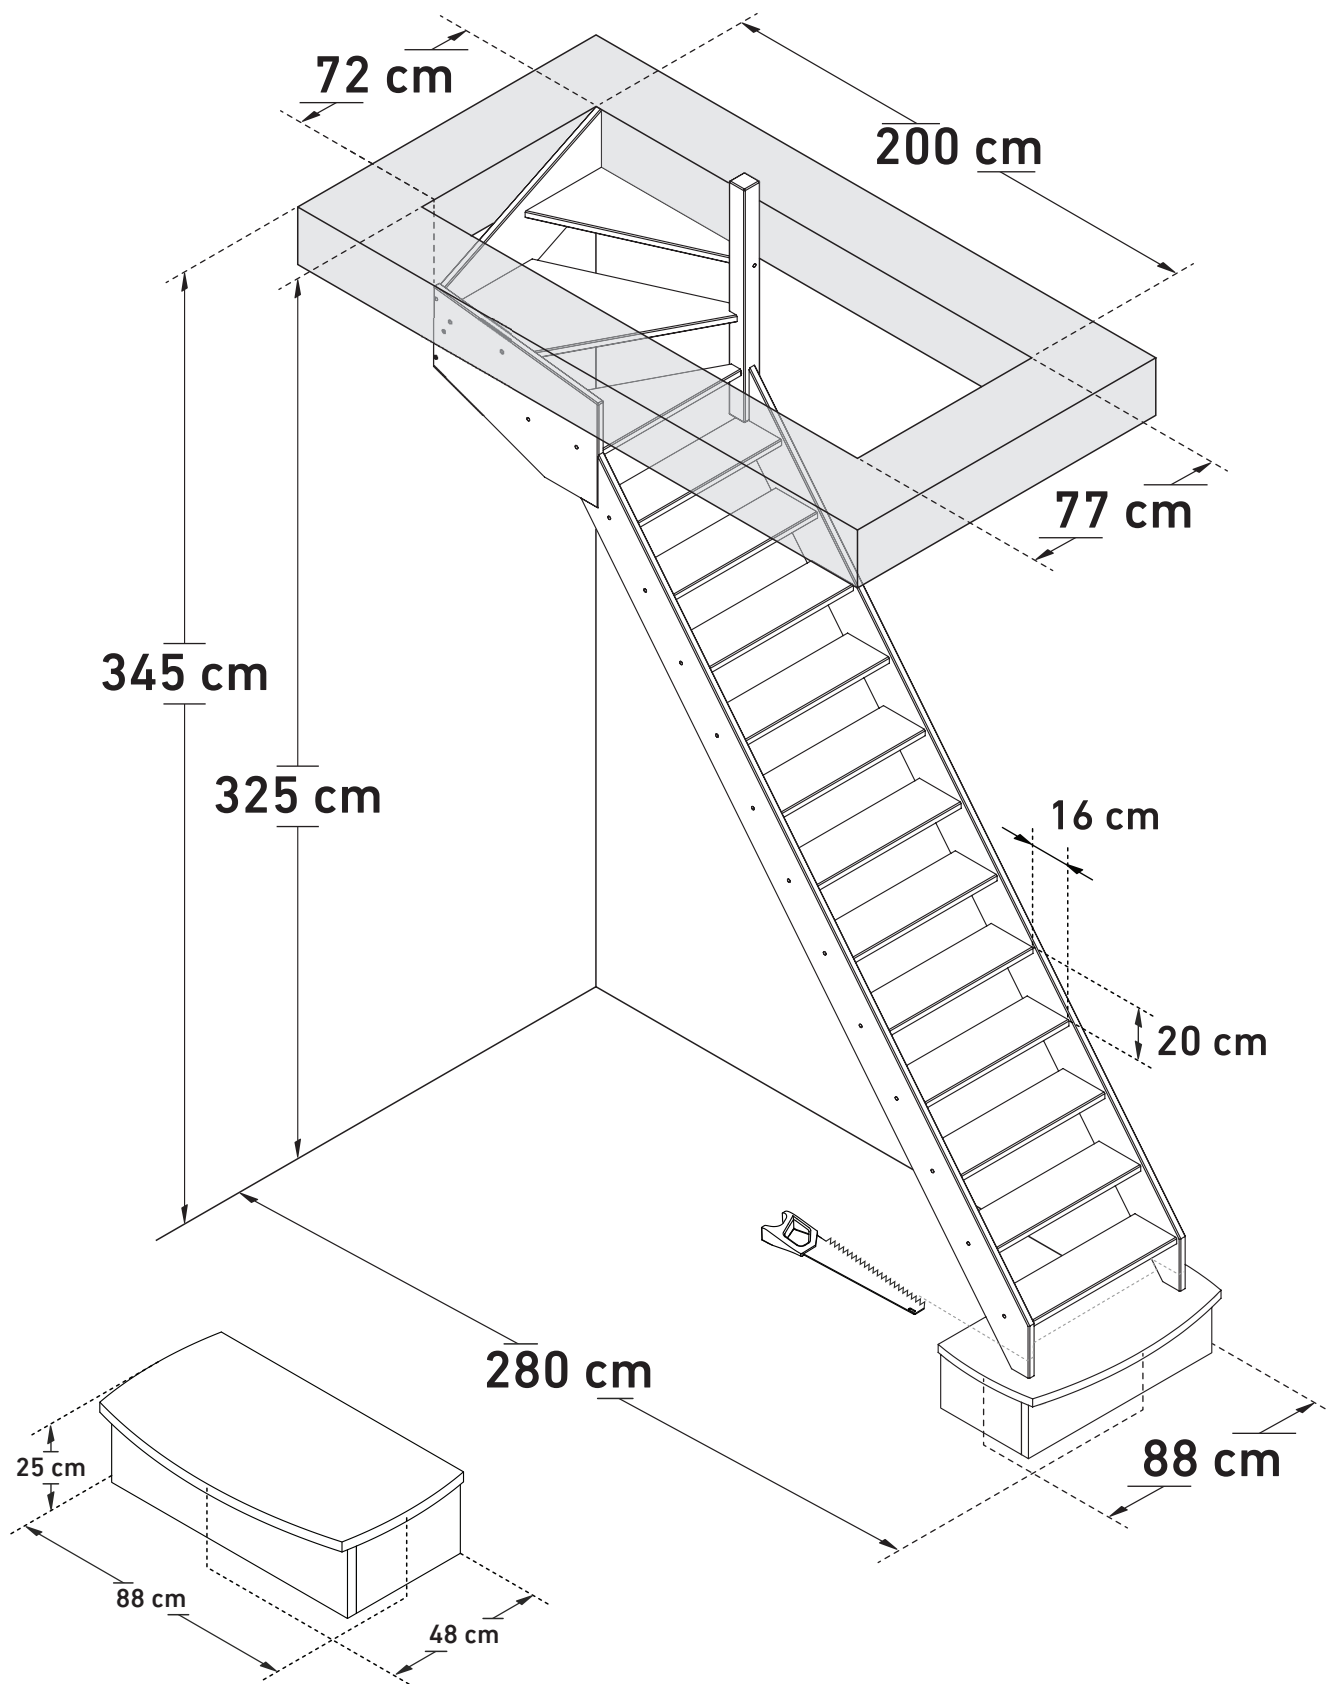

DIMENSIONS

ARDENNES | ALSACE (1/4T BOTTOM RIGHT)

SOGEM

Space saving
51,4°

Wall handrail
310 cm

DIMENSIONS

ARDENNES | ALSACE (1/4T BOTTOM RIGHT, BULLNOSE)

SOGEM

Space saving
51,4°

Wall handrail
310 cm

DIMENSIONS

ARDENNES | ALSACE (1/4T TOP RIGHT)

SOGEM

Space saving
51,4°

Wall handrail
320 cm

DIMENSIONS

ARDENNES | ALSACE (1/4T TOP RIGHT, BULLNOSE)

SOGEM

Space saving
51,4°

Wall handrail
340 cm