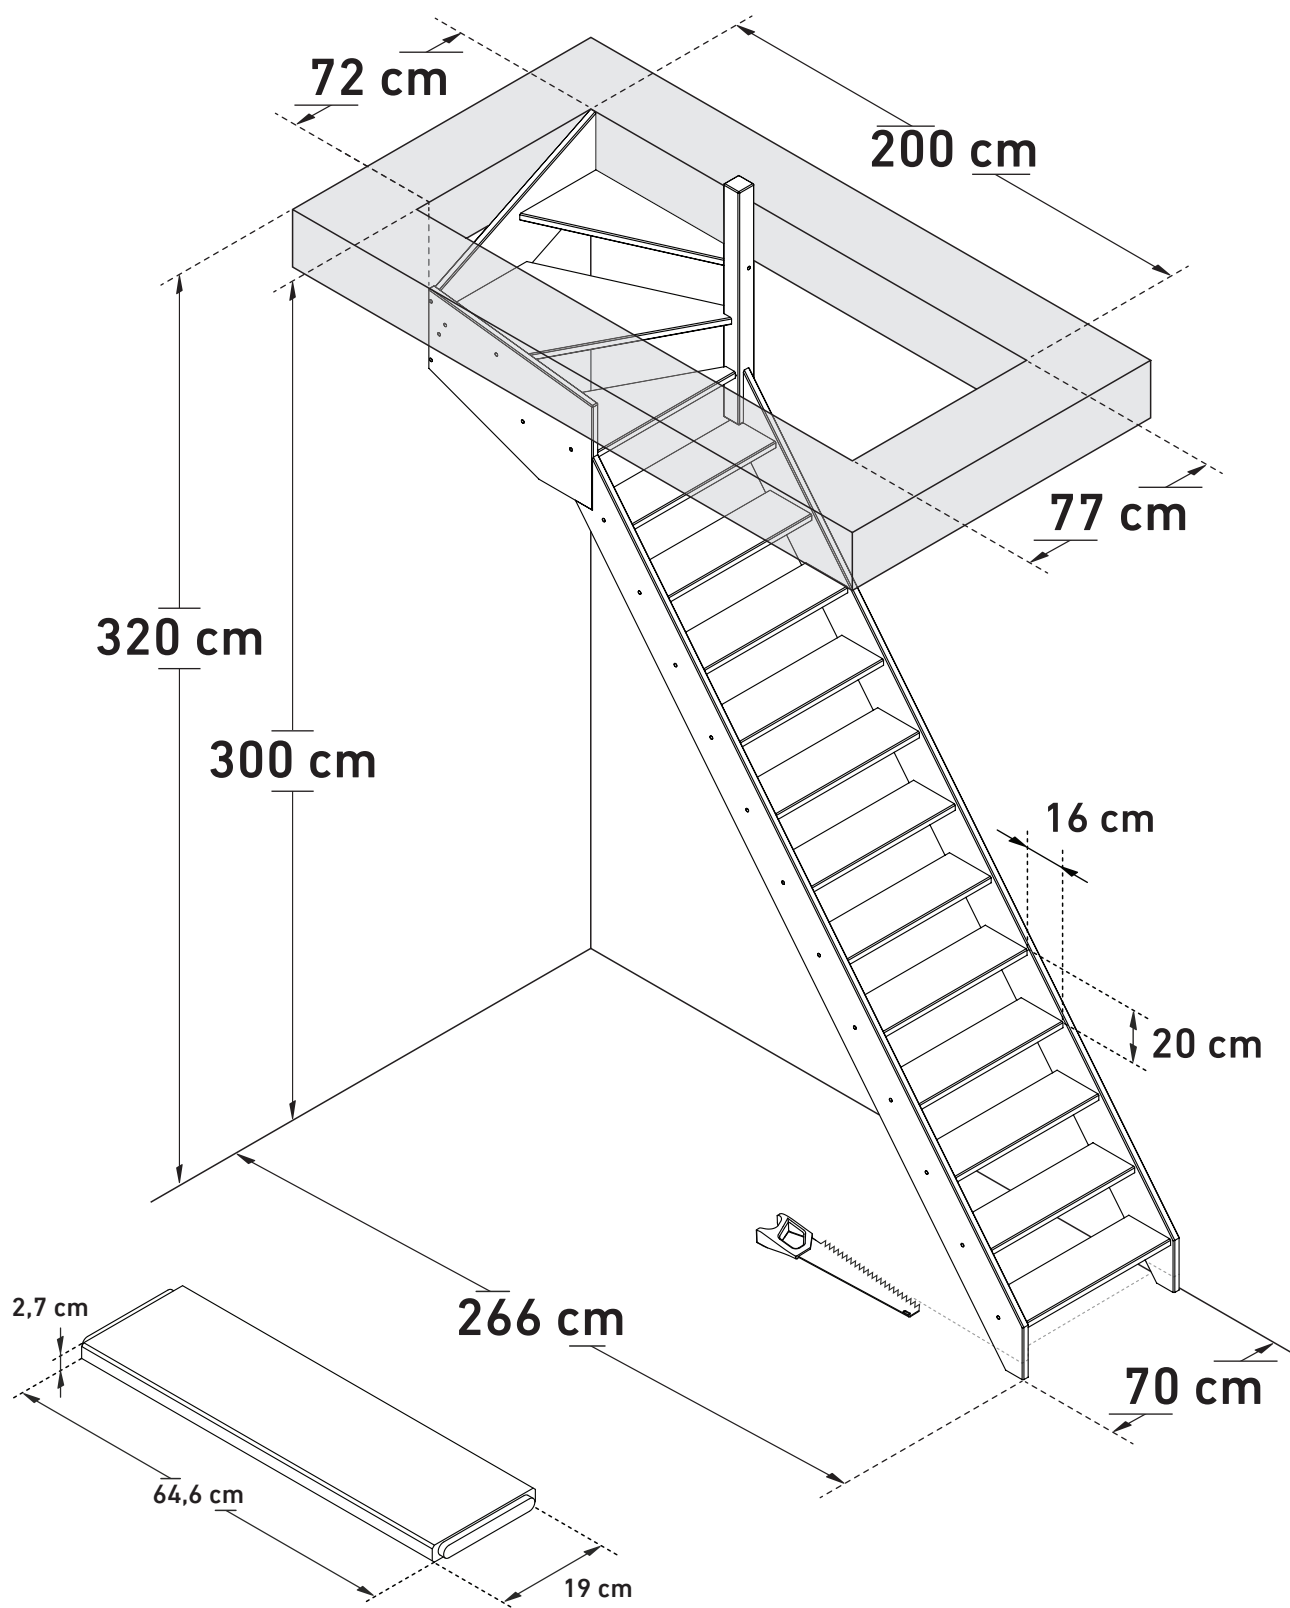

DIMENSIONS

ARDENNES | ALSACE (1/4T BOTTOM RIGHT)

SOGEM

Space saving
51,4°

Wall handrail
310 cm

DIMENSIONS

ARDENNES | ALSACE (1/4T BOTTOM RIGHT, BULLNOSE)

SOGEM

Space saving
51,4°

Wall handrail
310 cm

DIMENSIONS

ARDENNES | ALSACE (1/4T TOP RIGHT)

SOGEM

Space saving
51,4°

Wall handrail
320 cm

DIMENSIONS

ARDENNES | ALSACE (1/4T TOP RIGHT, BULLNOSE)

SOGEM

Space saving
51,4°

Wall handrail
340 cm