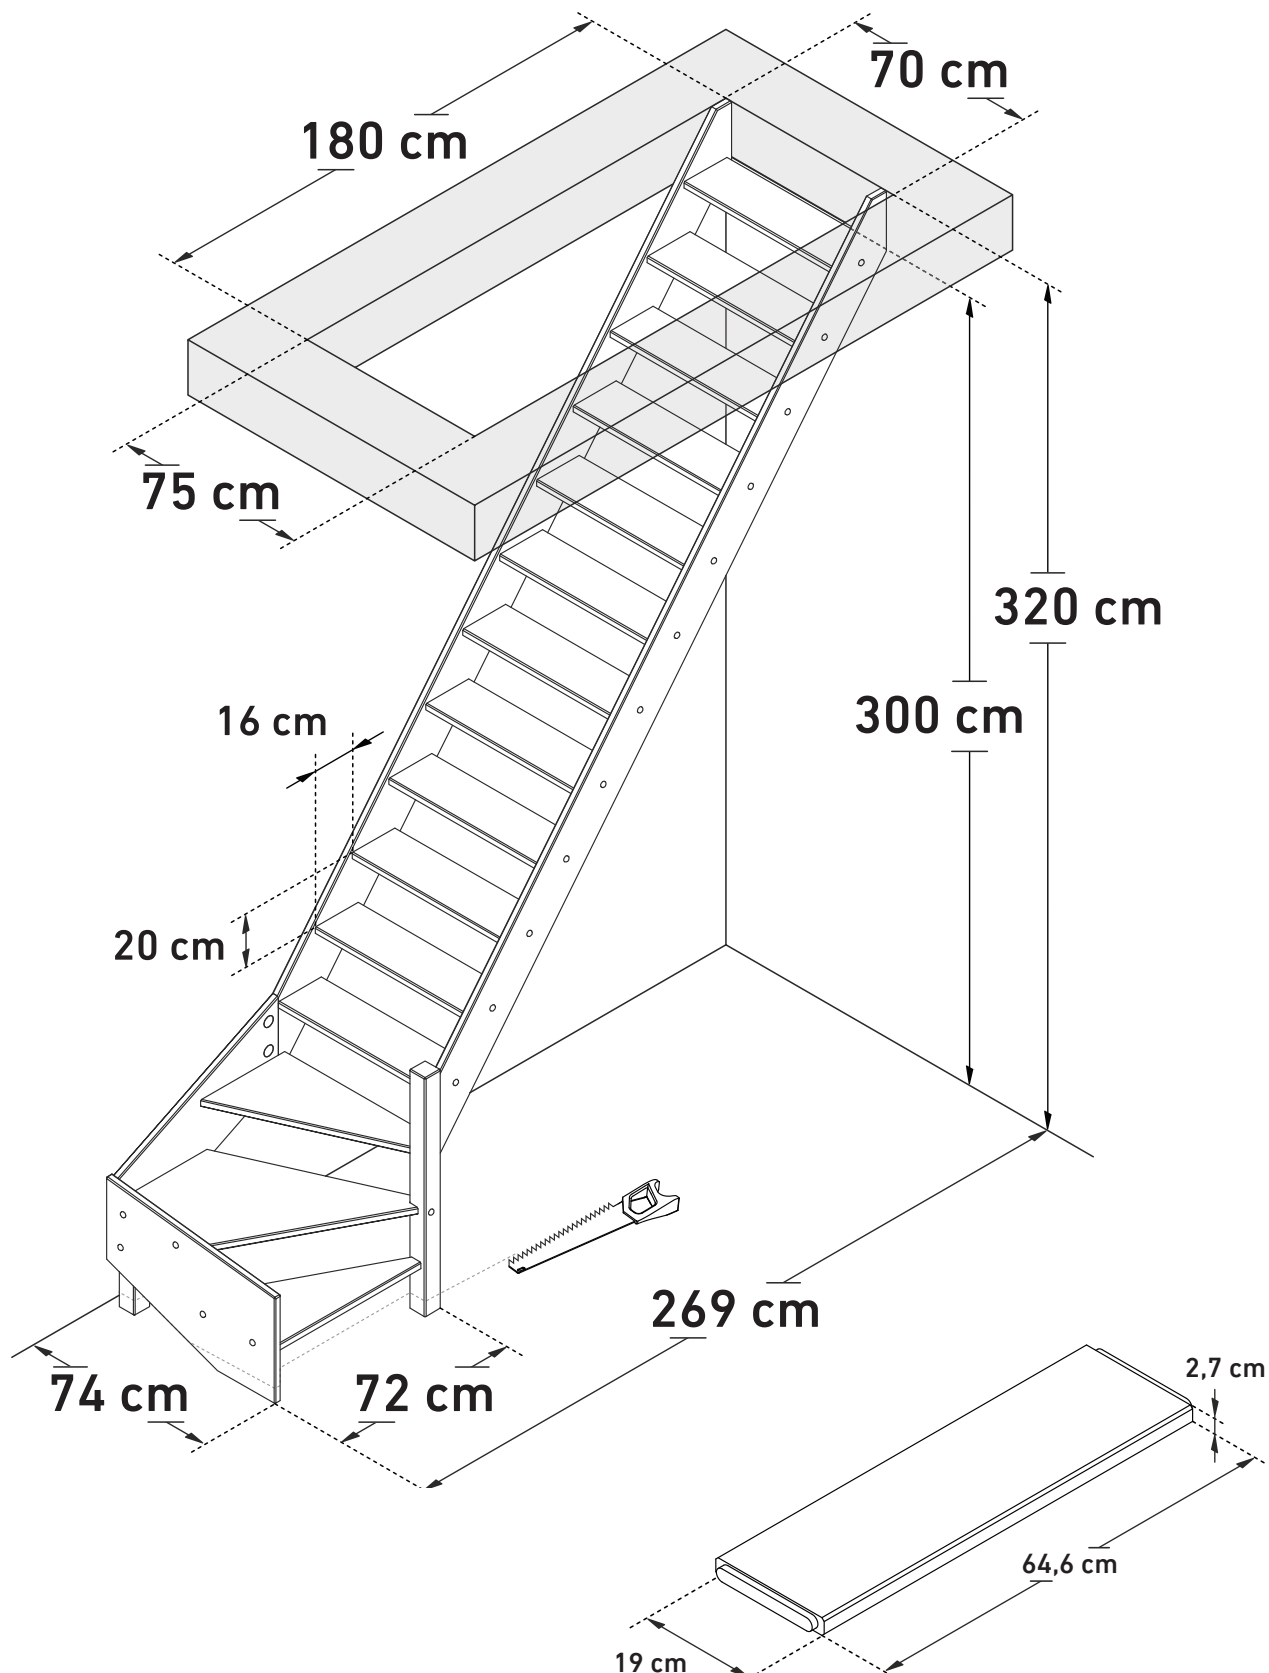

DIMENSIONS

ARDENNES | ALSACE (1/4T BOTTOM RIGHT)

SOGEM

Space saving
51,4°

Wall handrail
310 cm

DIMENSIONS

ARDENNES | ALSACE (1/4T BOTTOM RIGHT, BULLNOSE)

SOGEM

Space saving
51,4°

Wall handrail
310 cm

DIMENSIONS

ARDENNES | ALSACE (1/4T TOP RIGHT)

SOGEM

Space saving
51,4°

Wall handrail
320 cm

DIMENSIONS

ARDENNES | ALSACE (1/4T TOP RIGHT, BULLNOSE)

SOGEM

Space saving
51,4°

Wall handrail
340 cm