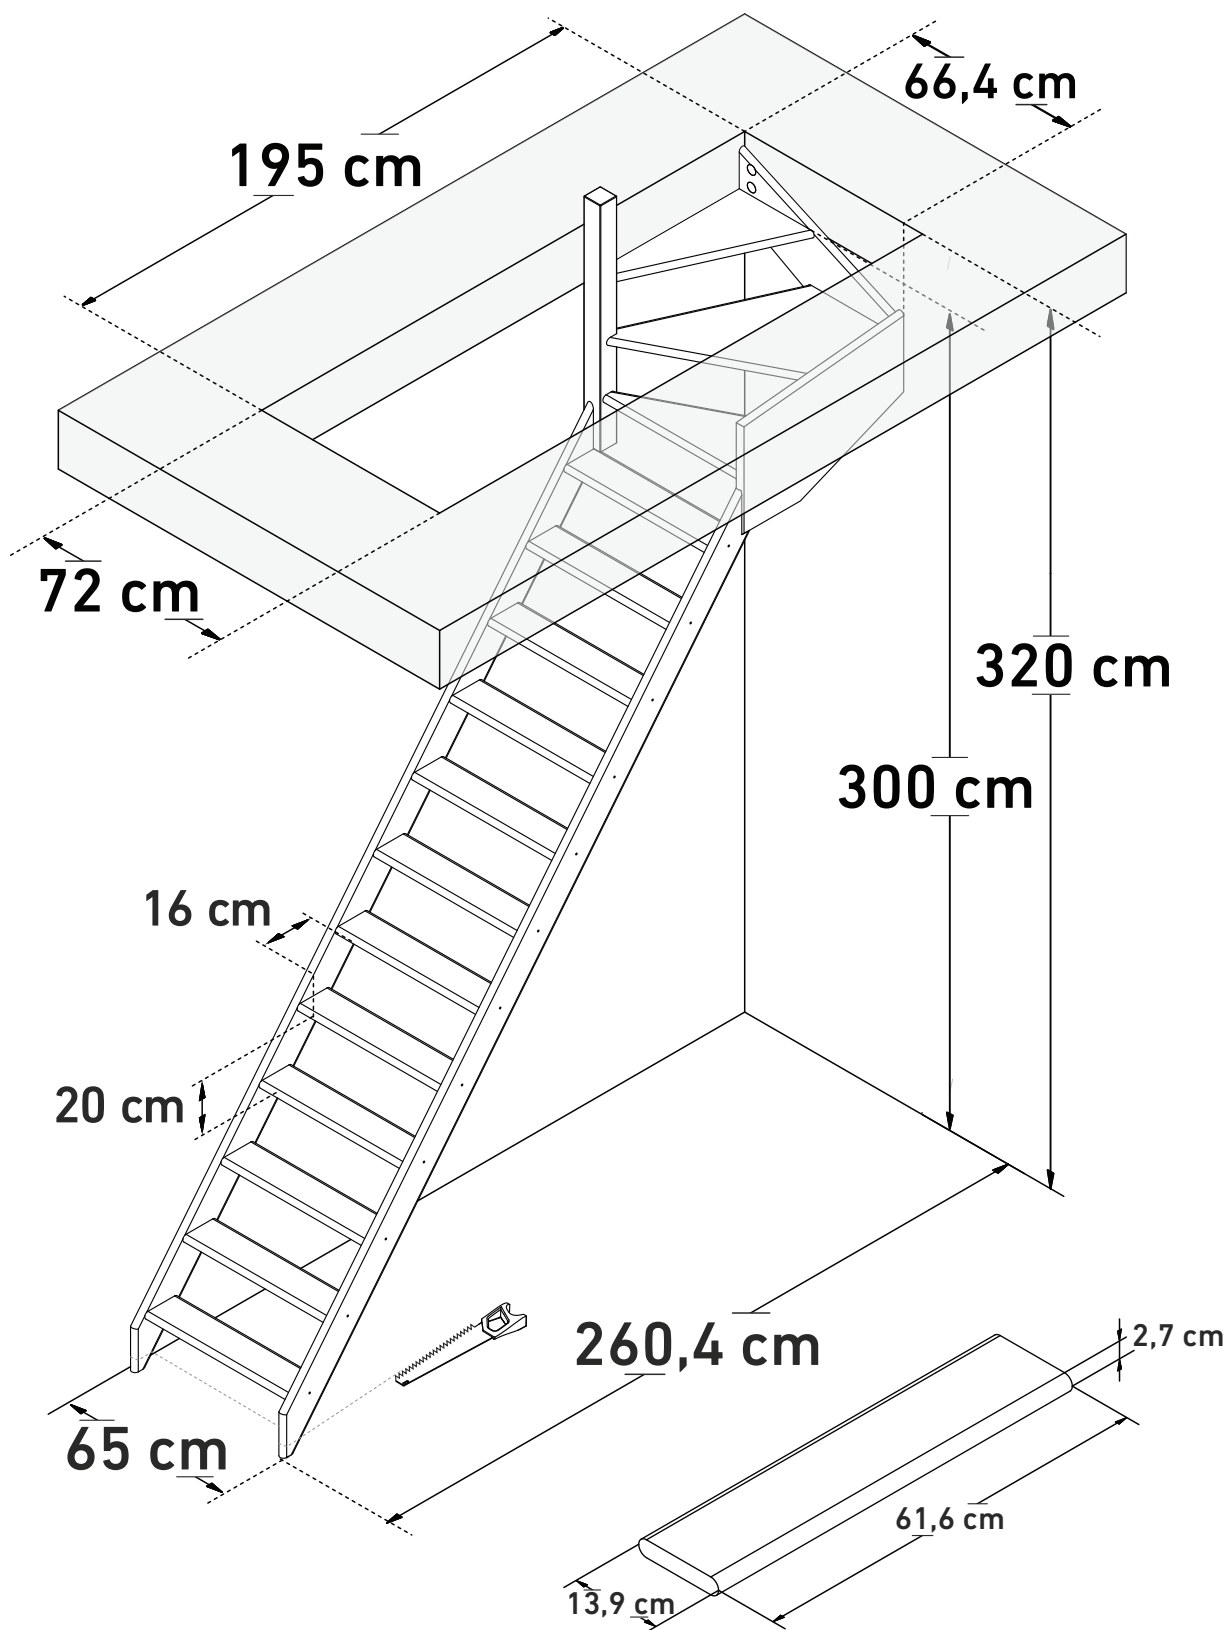

DIMENSIONS

COTTAGE JUNIOR

(1/4 TURN DOWN LEFT)

24011550

Space saving
51,34°

Wall handrail
315 cm

Max. total weight*
150 kg

www.sogem-sa.com

*Maximum total weight recommended by manufacturer

DIMENSIONS

COTTAGE JUNIOR

(¼TURN DOWN LEFT, BANISTER)

Max. total weight*
150 kg

Space saving
51,34°

Height
78 cm

Space, balusters
17,5 cm

Wall handrail
315 cm

Max. total weight*
150 kg

www.sogem-sa.com

*Maximum total weight recommended by manufacturer

DIMENSIONS

COTTAGE JUNIOR

(1/4 TURN UP LEFT)

SOGEM

24011550

Space saving
51,34°

Wall handrail
310 cm

Max. total weight*
150 kg

www.sogem-sa.com

*Maximum total weight recommended by manufacturer

DIMENSIONS

COTTAGE JUNIOR