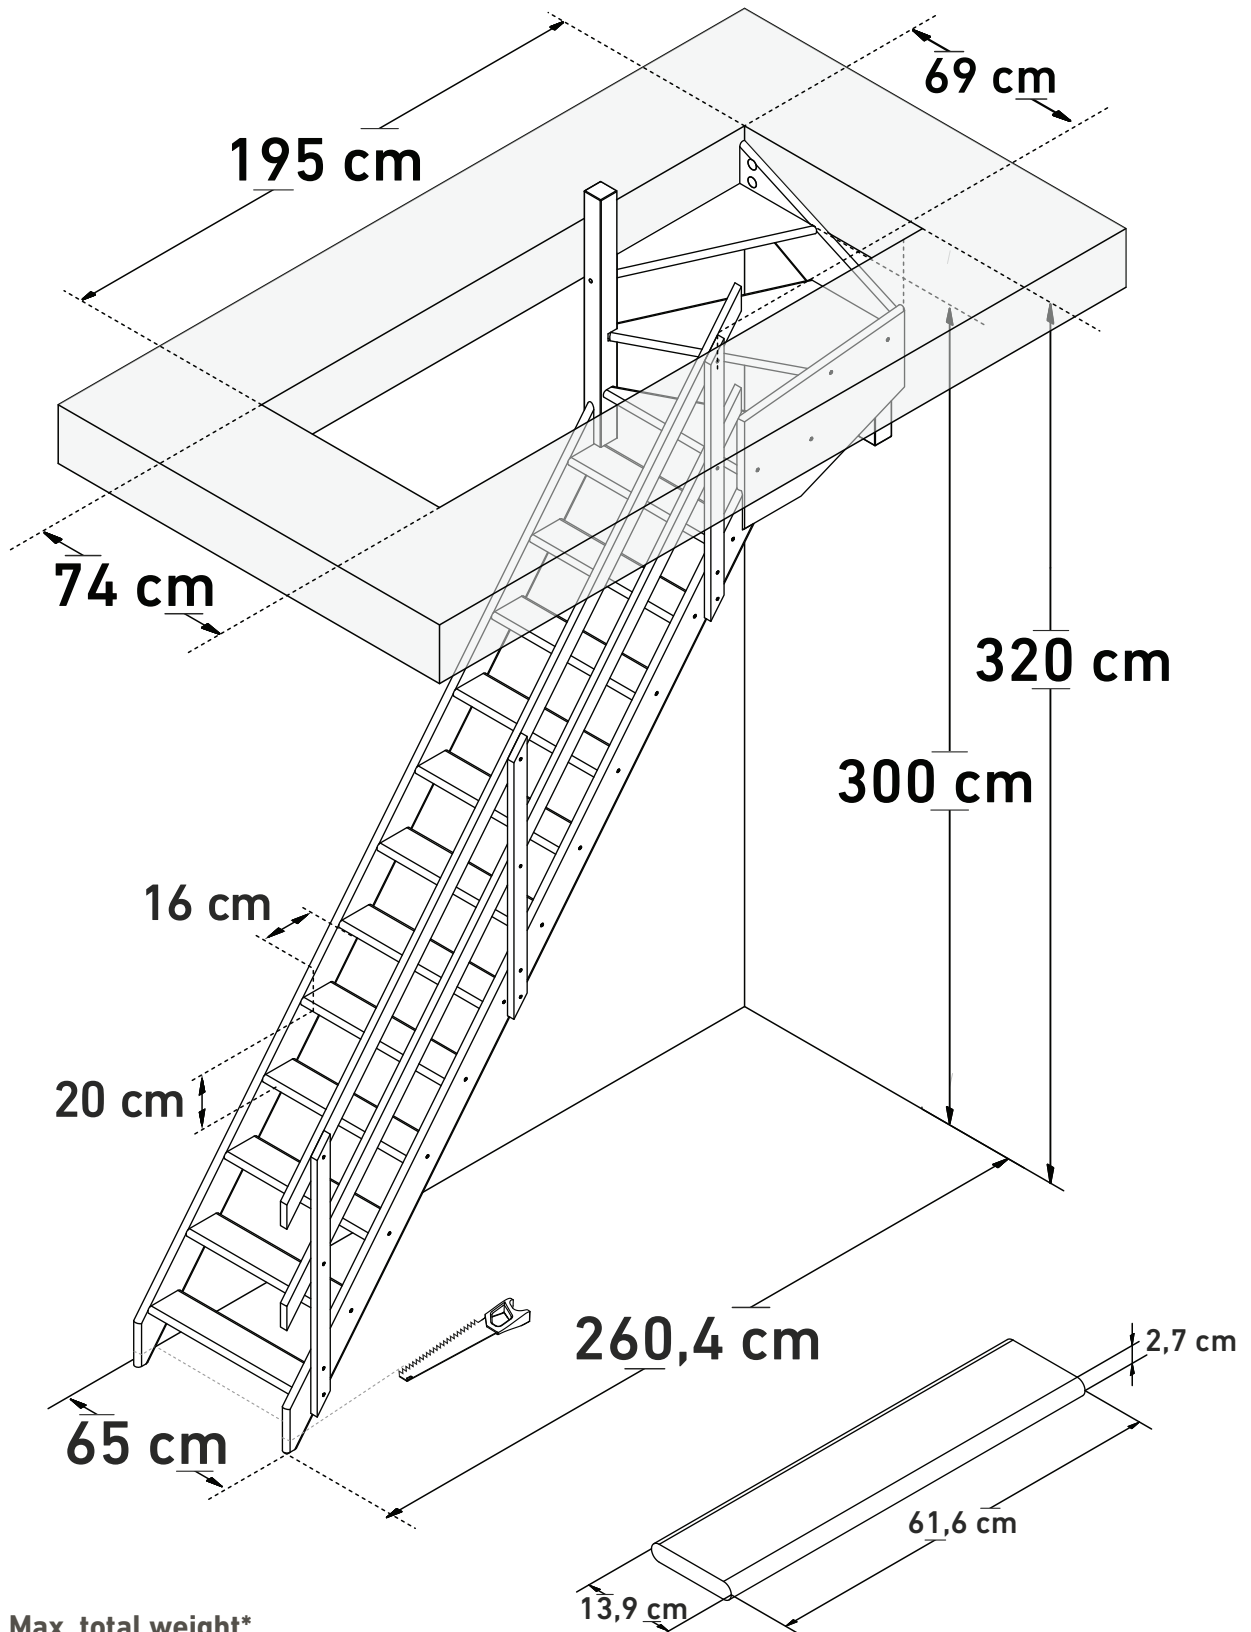

*Maximum total weight recommended by manufacturer

DIMENSIONS

COTTAGE JUNIOR

(¼TURN DOWN LEFT, BANISTER)

Max. total weight*
150 kg

Space saving
51,34°

Height
78 cm

Space, balusters
17,5 cm

Wall handrail
315 cm

Max. total weight*
150 kg

www.sogem-sa.com

*Maximum total weight recommended by manufacturer

DIMENSIONS

COTTAGE JUNIOR

(1/4 TURN UP LEFT)

SOGEM

24011550

Space saving
51,34°

Wall handrail
310 cm

Max. total weight*
150 kg

www.sogem-sa.com

*Maximum total weight recommended by manufacturer

DIMENSIONS

COTTAGE JUNIOR

(¼TURN UP LEFT, BANISTER)

Max. total weight*
150 kg

Space saving
51,34°

Height
78 cm

Space, balusters
17,5 cm

www.sogem-sa.com

*Maximum total weight recommended by manufacturer

DIMENSIONS