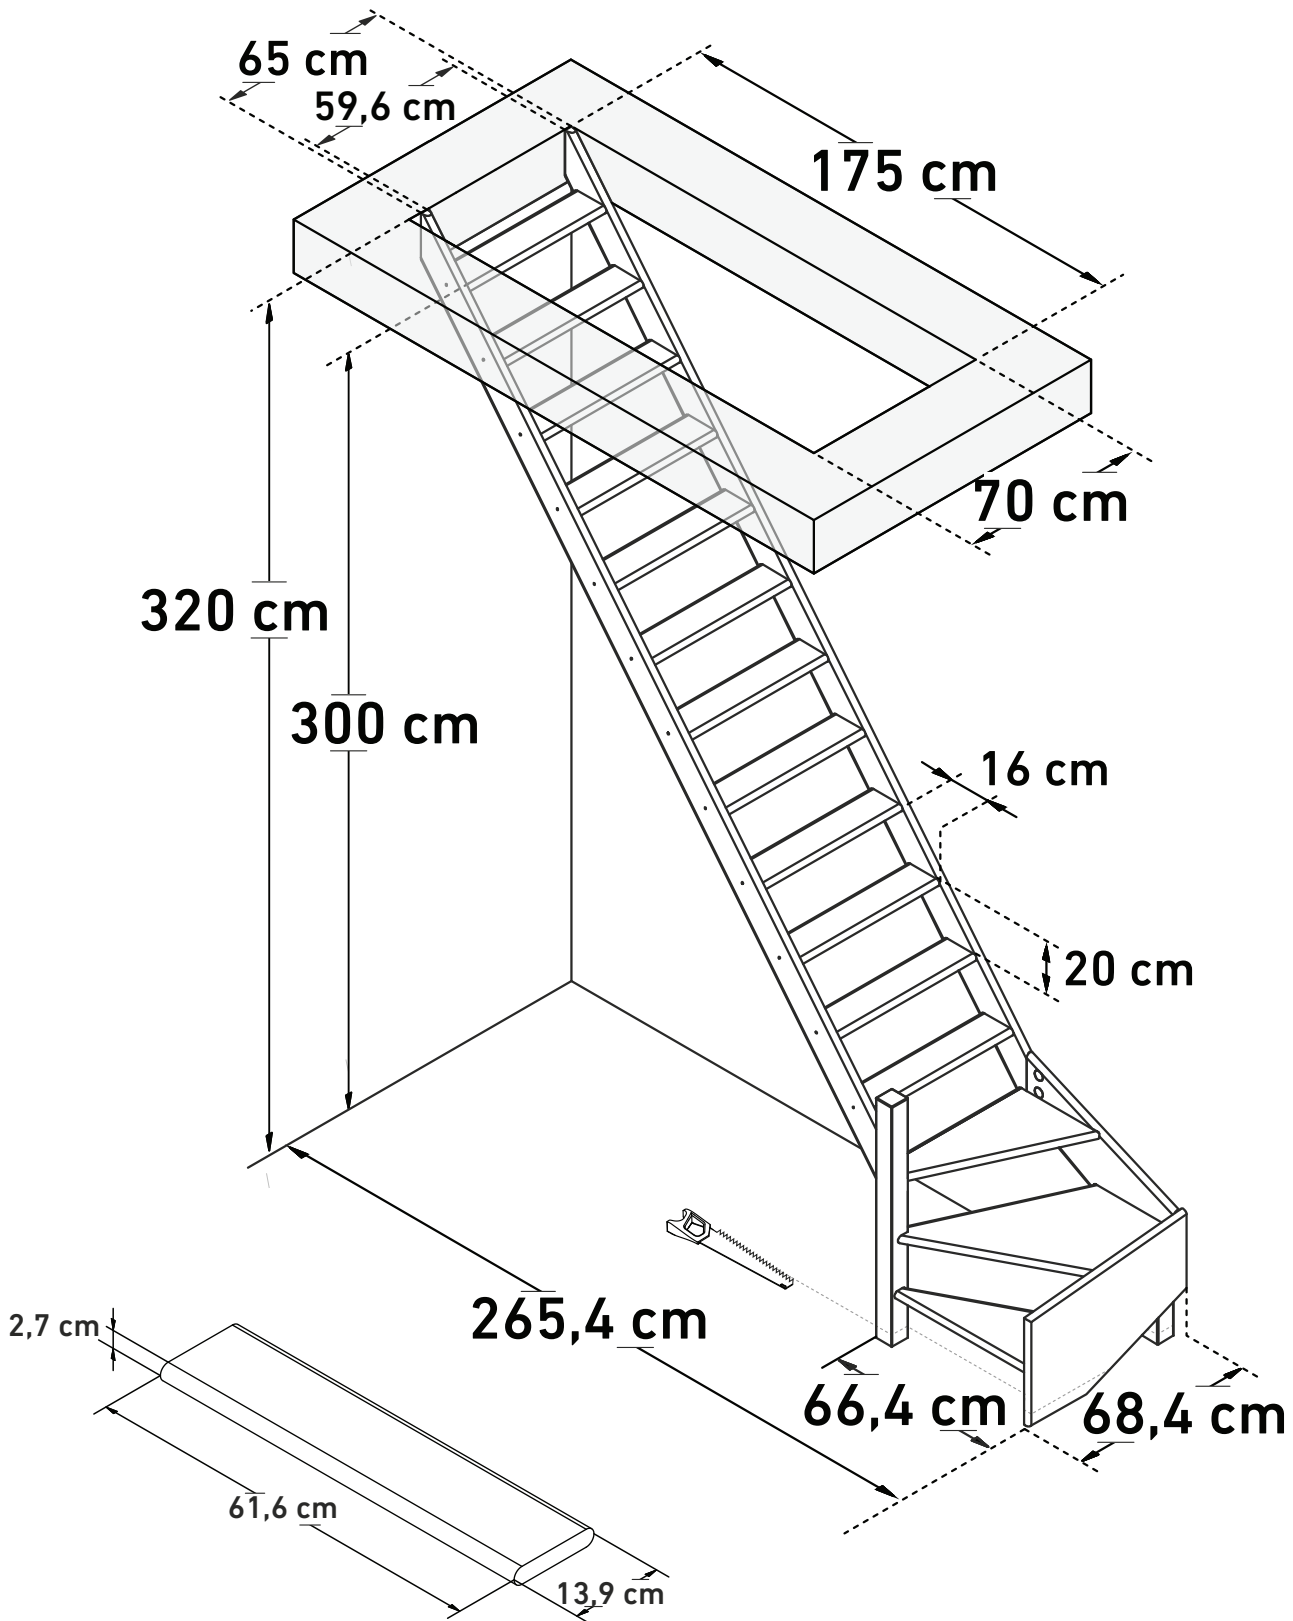

DIMENSIONS

COTTAGE JUNIOR

(1/4 TURN DOWN LEFT)

24011550

Space saving
51,34°

Wall handrail
315 cm

Max. total weight*
150 kg

www.sogem-sa.com

*Maximum total weight recommended by manufacturer

DIMENSIONS

COTTAGE JUNIOR

(¼TURN DOWN LEFT, BANISTER)

Max. total weight*
150 kg

Space saving
51,34°

Height
78 cm

Space, balusters
17,5 cm

Wall handrail
315 cm

Max. total weight*
150 kg

www.sogem-sa.com

*Maximum total weight recommended by manufacturer

DIMENSIONS

COTTAGE JUNIOR

(1/4 TURN UP LEFT)

SOGEM

(¼TURN UP LEFT, BANISTER)

Max. total weight*
150 kg

Space saving
51,34°

Height
78 cm

Space, balusters
17,5 cm

www.sogem-sa.com

*Maximum total weight recommended by manufacturer

DIMENSIONS