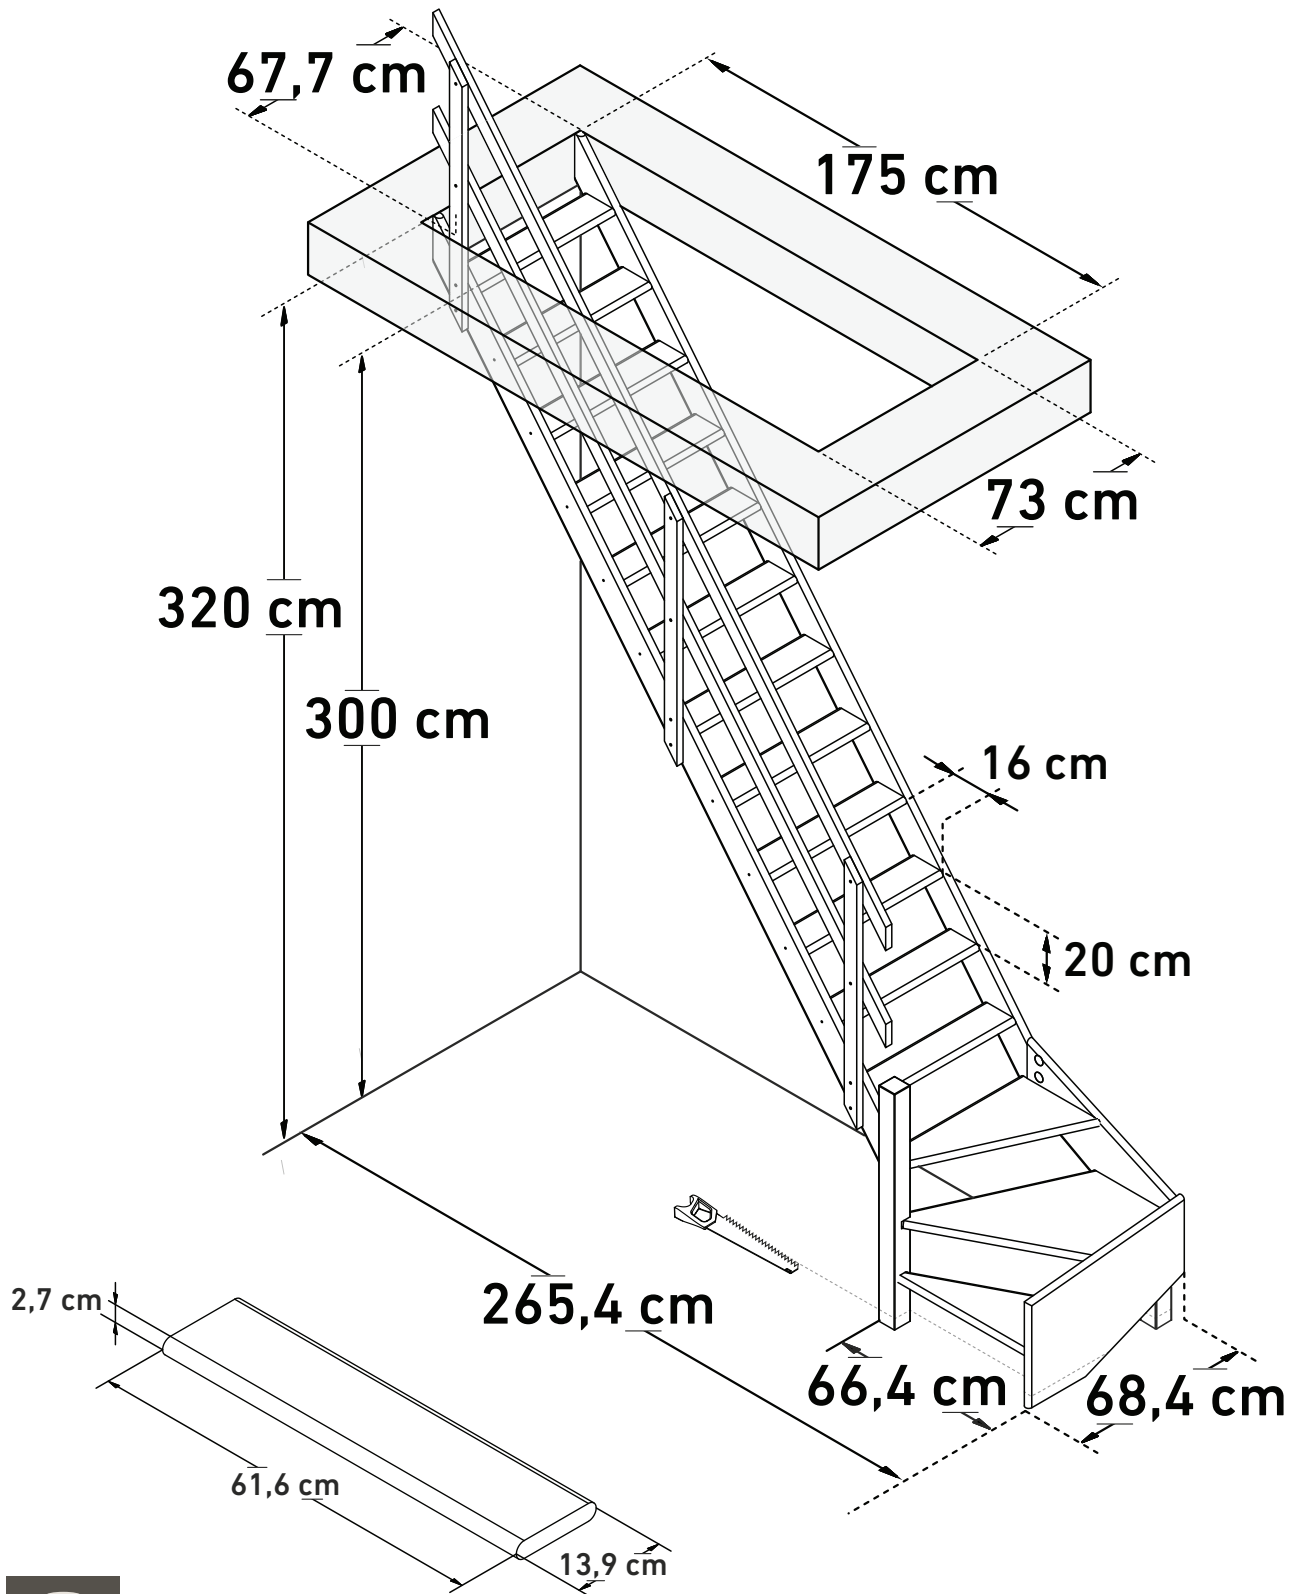

DIMENSIONS

COTTAGE JUNIOR

(1/4 TURN DOWN LEFT)

24011550

Space saving
51,34°

Wall handrail
315 cm

Max. total weight*
150 kg

www.sogem-sa.com

*Maximum total weight recommended by manufacturer

DIMENSIONS

COTTAGE JUNIOR

(¼TURN DOWN LEFT, BANISTER)

Max. total weight*
150 kg

Space saving
51,34°

Height
78 cm

Space, balusters
17,5 cm

www.sogem-sa.com

*Maximum total weight recommended by manufacturer

DIMENSIONS

COTTAGE JUNIOR

(1/4 TURN DOWN LEFT, BULLNOSE STEP)

SOGEM

24011550

Space saving
51,34°

Wall handrail
315 cm

Max. total weight*
150 kg

www.sogem-sa.com

*Maximum total weight recommended by manufacturer

DIMENSIONS

COTTAGE JUNIOR

(1/4 TURN UP LEFT)

SOGEM