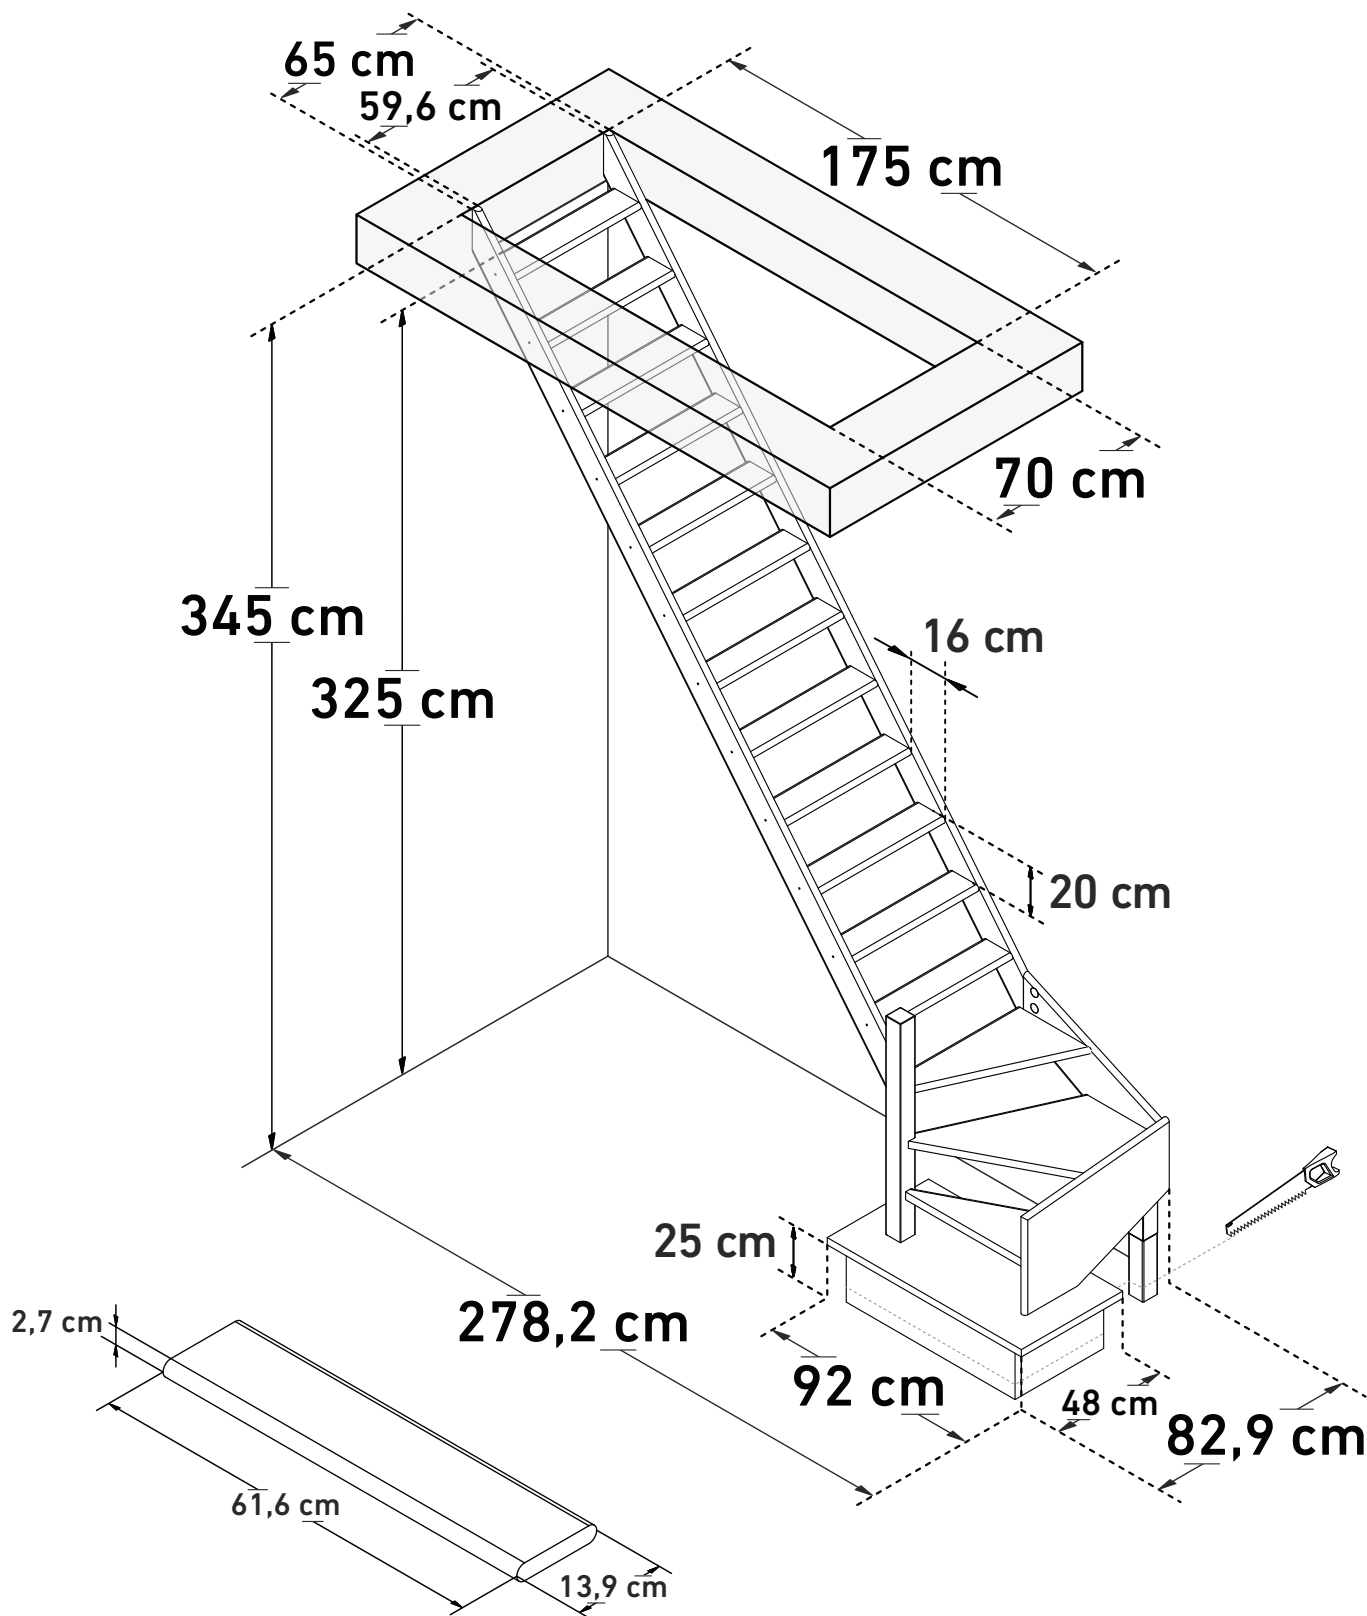

DIMENSIONS

COTTAGE JUNIOR

(1/4 TURN DOWN LEFT)

24011550

Space saving
51,34°

Wall handrail
315 cm

Max. total weight*
150 kg

www.sogem-sa.com

*Maximum total weight recommended by manufacturer

DIMENSIONS

COTTAGE JUNIOR

(¼TURN DOWN LEFT, BANISTER)

Max. total weight*
150 kg

Space saving
51,34°

Height
78 cm

Space, balusters
17,5 cm

www.sogem-sa.com

*Maximum total weight recommended by manufacturer

DIMENSIONS

COTTAGE JUNIOR

(1/4 TURN DOWN LEFT, BULLNOSE STEP)

SOGEM

24011550

Space saving
51,34°

Wall handrail
315 cm

Max. total weight*
150 kg

www.sogem-sa.com

*Maximum total weight recommended by manufacturer

DIMENSIONS

COTTAGE JUNIOR

(1/4 TURN UP LEFT)

SOGEM