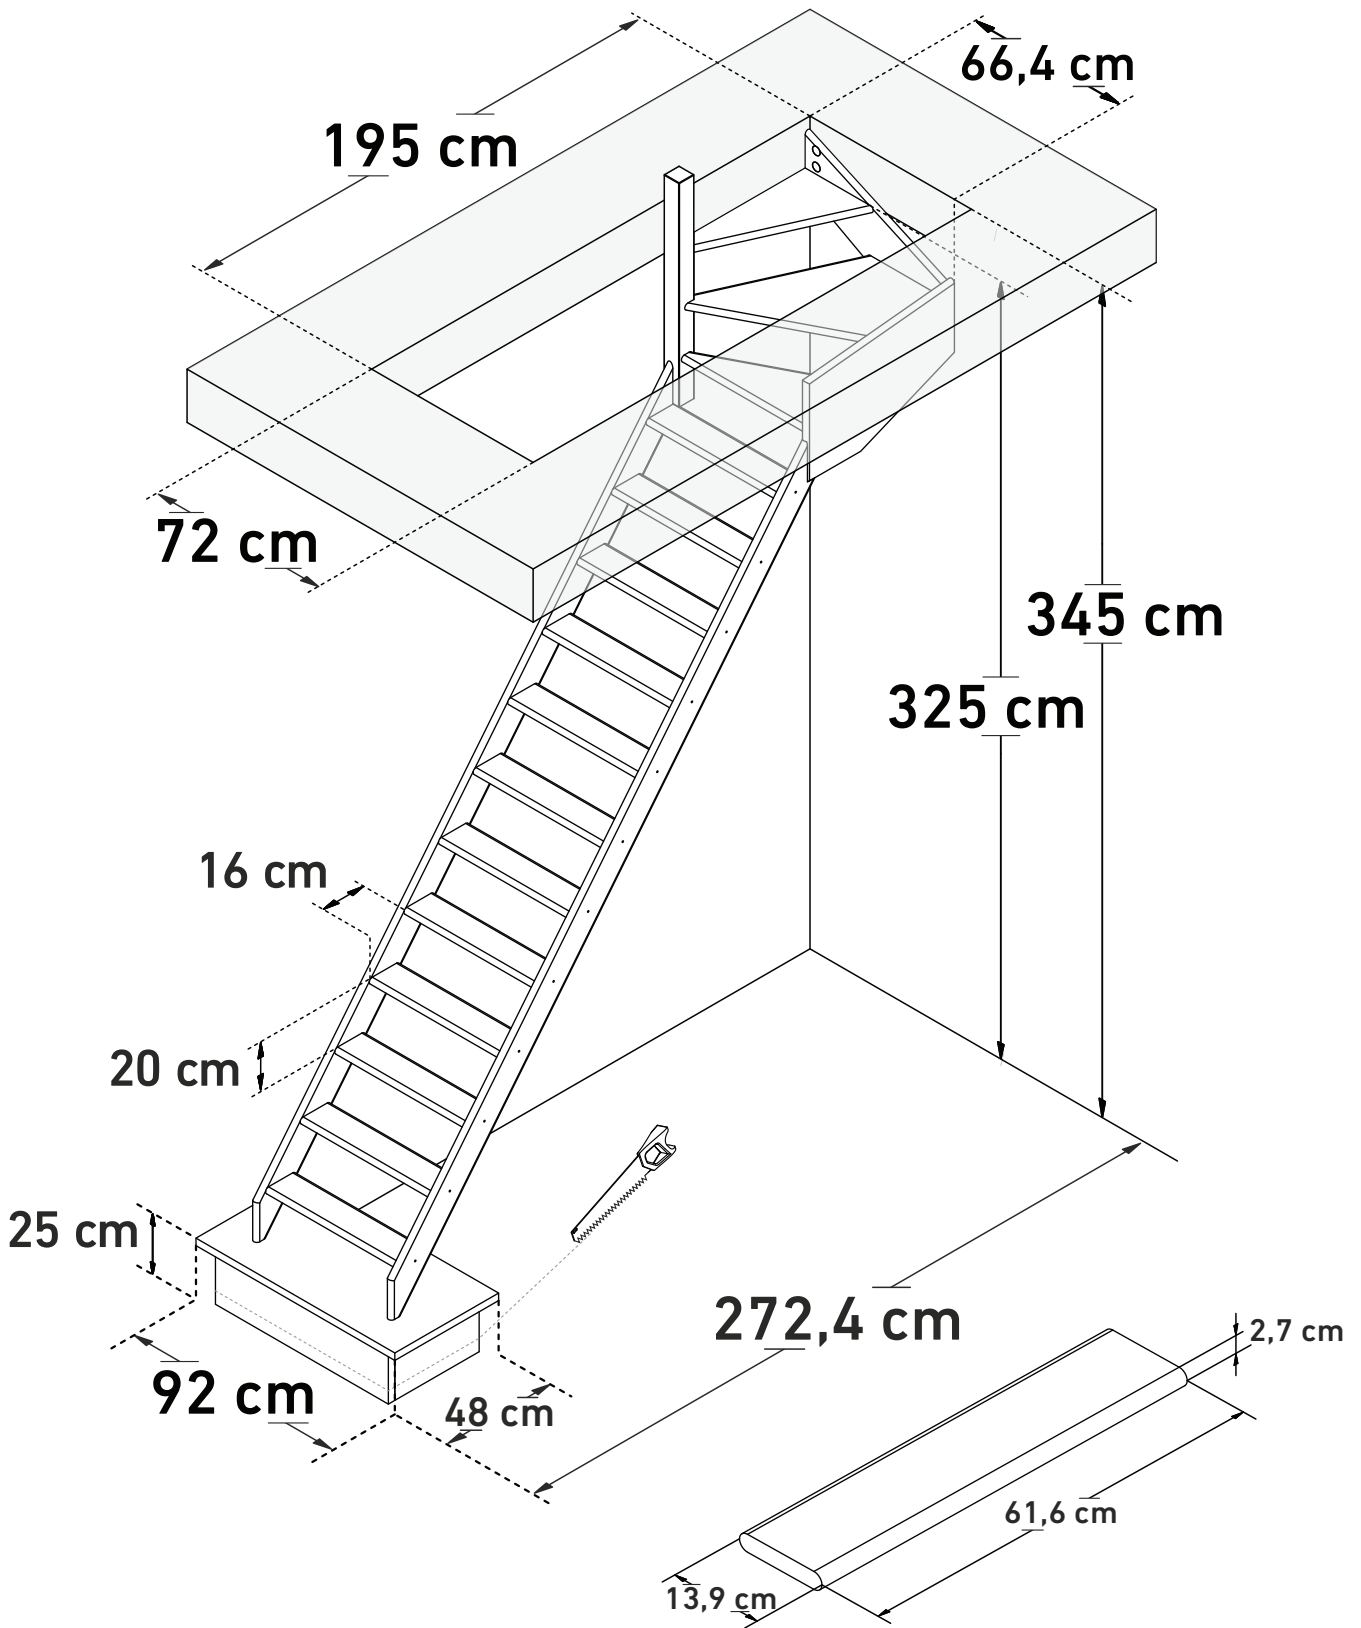

*Maximum total weight recommended by manufacturer

DIMENSIONS

COTTAGE JUNIOR

(¼TURN DOWN LEFT, BANISTER)

Max. total weight*
150 kg

Space saving
51,34°

Height
78 cm

Space, balusters
17,5 cm

24011550

Space saving
51,34°

Wall handrail
310 cm

Max. total weight*
150 kg

www.sogem-sa.com

*Maximum total weight recommended by manufacturer

DIMENSIONS

COTTAGE JUNIOR

(¼TURN UP LEFT, BANISTER)

Max. total weight*
150 kg

Space saving
51,34°

Height
78 cm

Space, balusters
17,5 cm

www.sogem-sa.com

*Maximum total weight recommended by manufacturer

DIMENSIONS

COTTAGE JUNIOR

(¼TURN UP LEFT, BULLNOSE STEP)

24011550

Space saving
51,34°

Wall handrail
330 cm

Max. total weight*
150 kg

www.sogem-sa.com

*Maximum total weight recommended by manufacturer