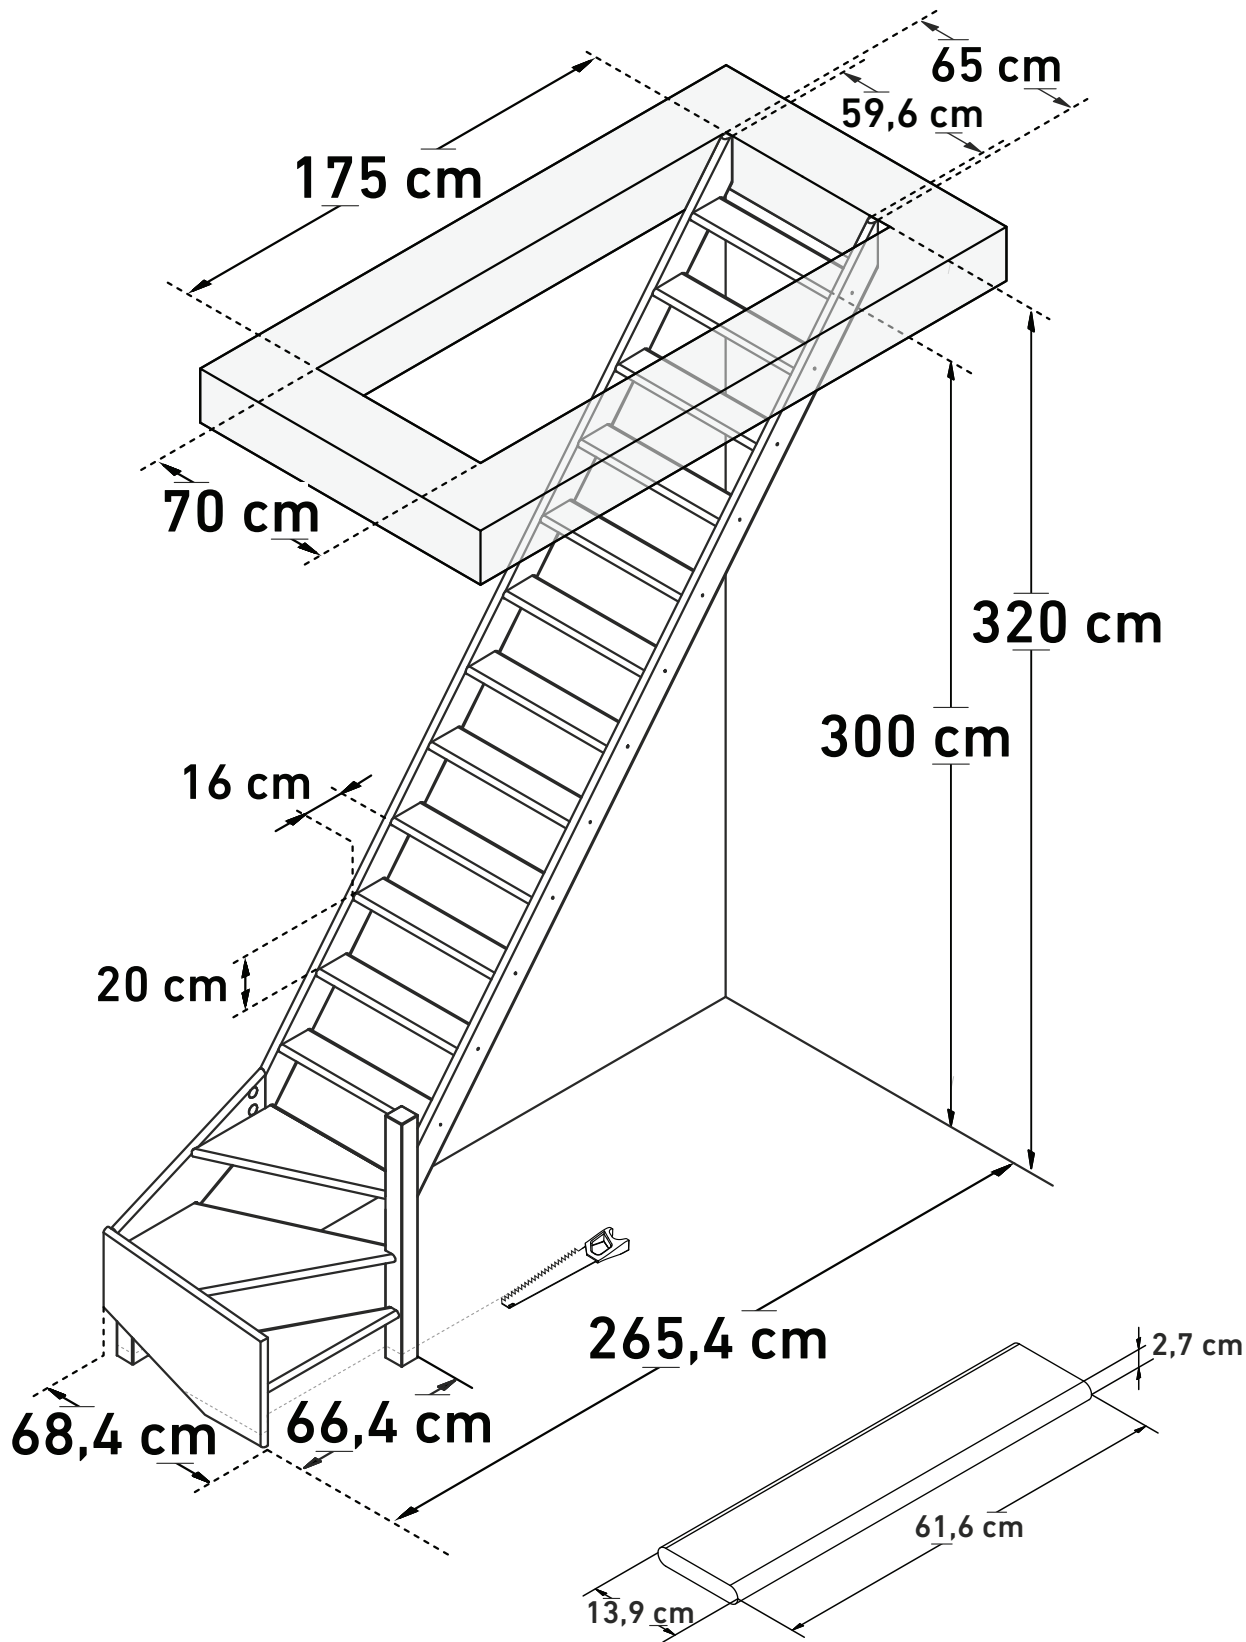

DIMENSIONS

COTTAGE JUNIOR

(1/4 TURN DOWN RIGHT)

SOGEM

24011550

Space saving
51,34°

Wall handrail
315 cm

Max. total weight*
150 kg

www.sogem-sa.com

*Maximum total weight recommended by manufacturer

DIMENSIONS

COTTAGE JUNIOR

(¼TURN DOWN RIGHT, BANISTER)

Max. total weight*
150 kg

Space saving
51,34°

Height
78 cm

Space, balusters
17,5 cm

www.sogem-sa.com

*Maximum total weight recommended by manufacturer

DIMENSIONS

COTTAGE JUNIOR

(1/4 TURN DOWN RIGHT, BULLNOSE STEP)

24011550

Space saving
51,34°

Wall handrail
315 cm

Max. total weight*
150 kg

www.sogem-sa.com

*Maximum total weight recommended by manufacturer

DIMENSIONS

COTTAGE JUNIOR

(1/4 TURN UP RIGHT)

24011550