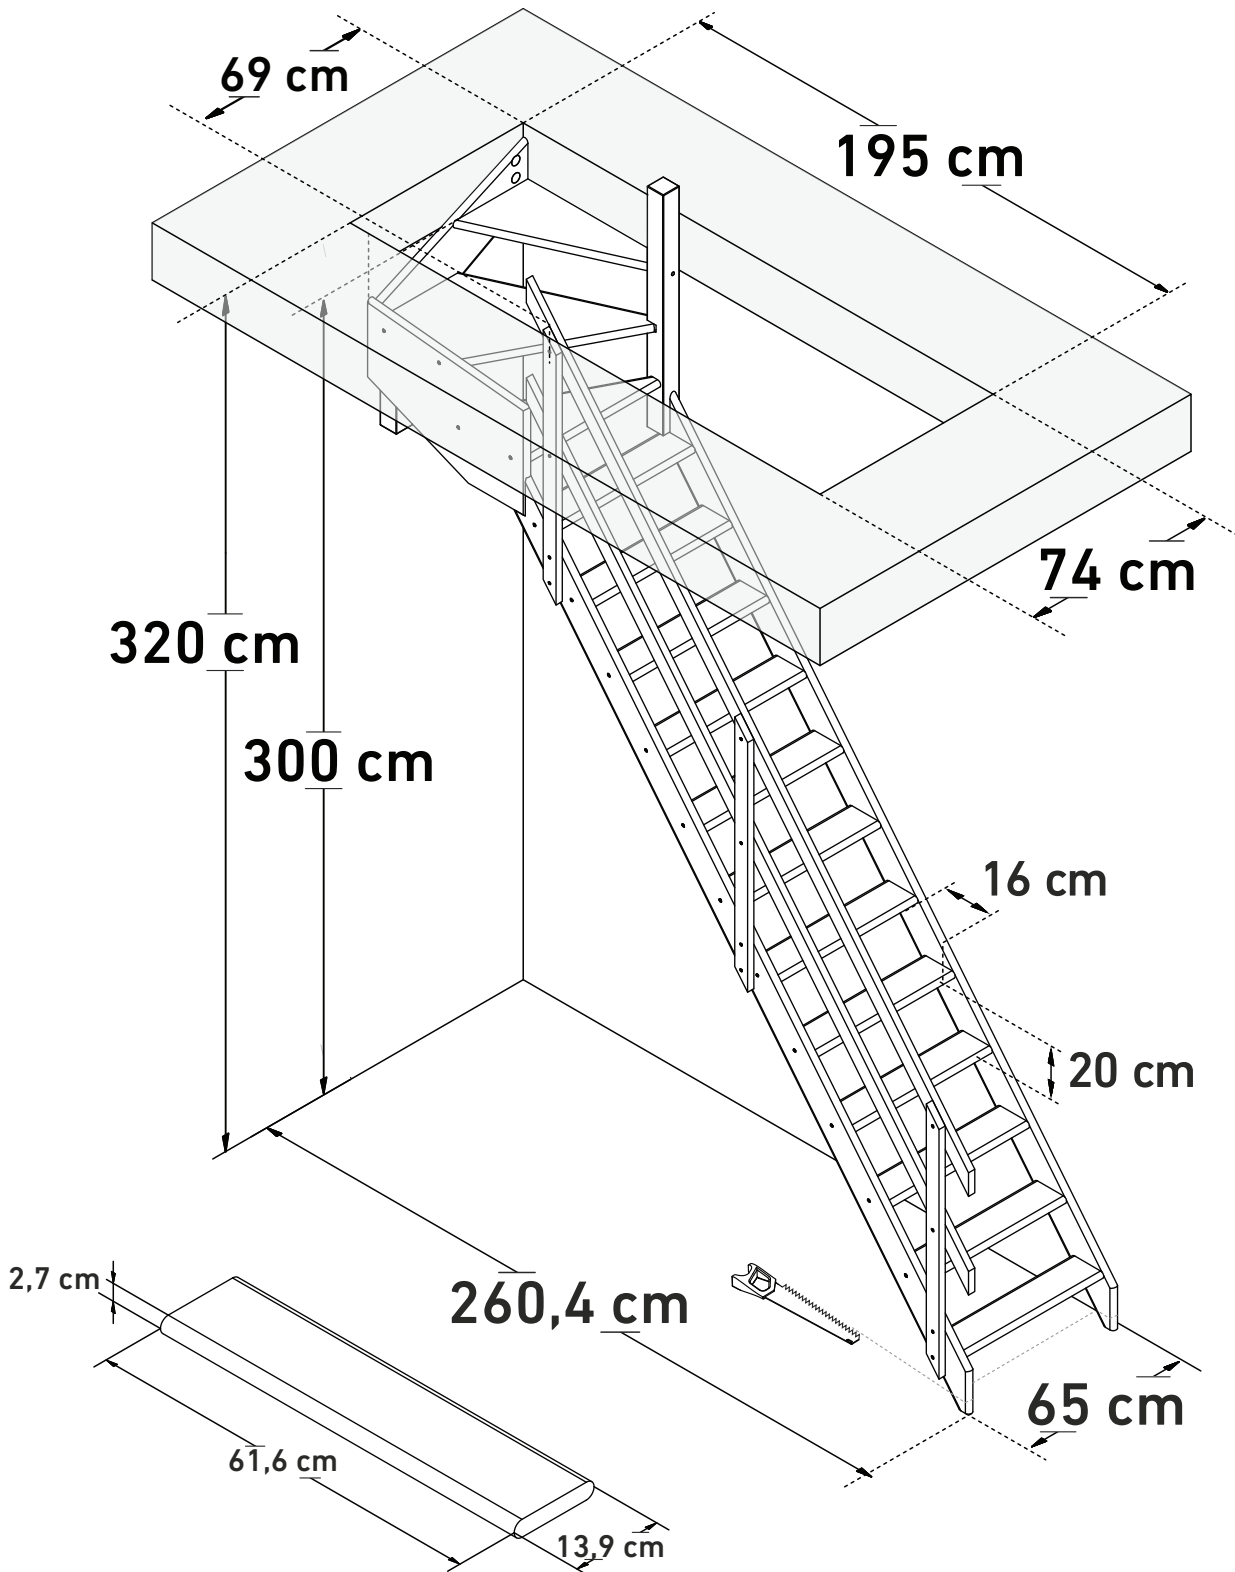

Wall handrail
315 cm

Max. total weight*
150 kg

www.sogem-sa.com

*Maximum total weight recommended by manufacturer

DIMENSIONS

COTTAGE JUNIOR

(1/4 TURN UP RIGHT)

24011550

Space saving
51,34°

Wall handrail
310 cm

Max. total weight*
150 kg

www.sogem-sa.com

*Maximum total weight recommended by manufacturer

DIMENSIONS

COTTAGE JUNIOR

(1/4 TURN UP RIGHT, BANISTER)

Max. total weight*
150 kg

Space saving
51,34°

Height
78 cm

Space, balusters
17,5 cm

www.sogem-sa.com

*Maximum total weight recommended by manufacturer

DIMENSIONS

COTTAGE JUNIOR

(1/4 TURN UP RIGHT, BULLNOSE STEP)

24011550

Space saving
51,34°

Wall handrail
330 cm

Max. total weight*
150 kg

*Maximum total weight recommended by manufacturer

www.sogem-sa.com