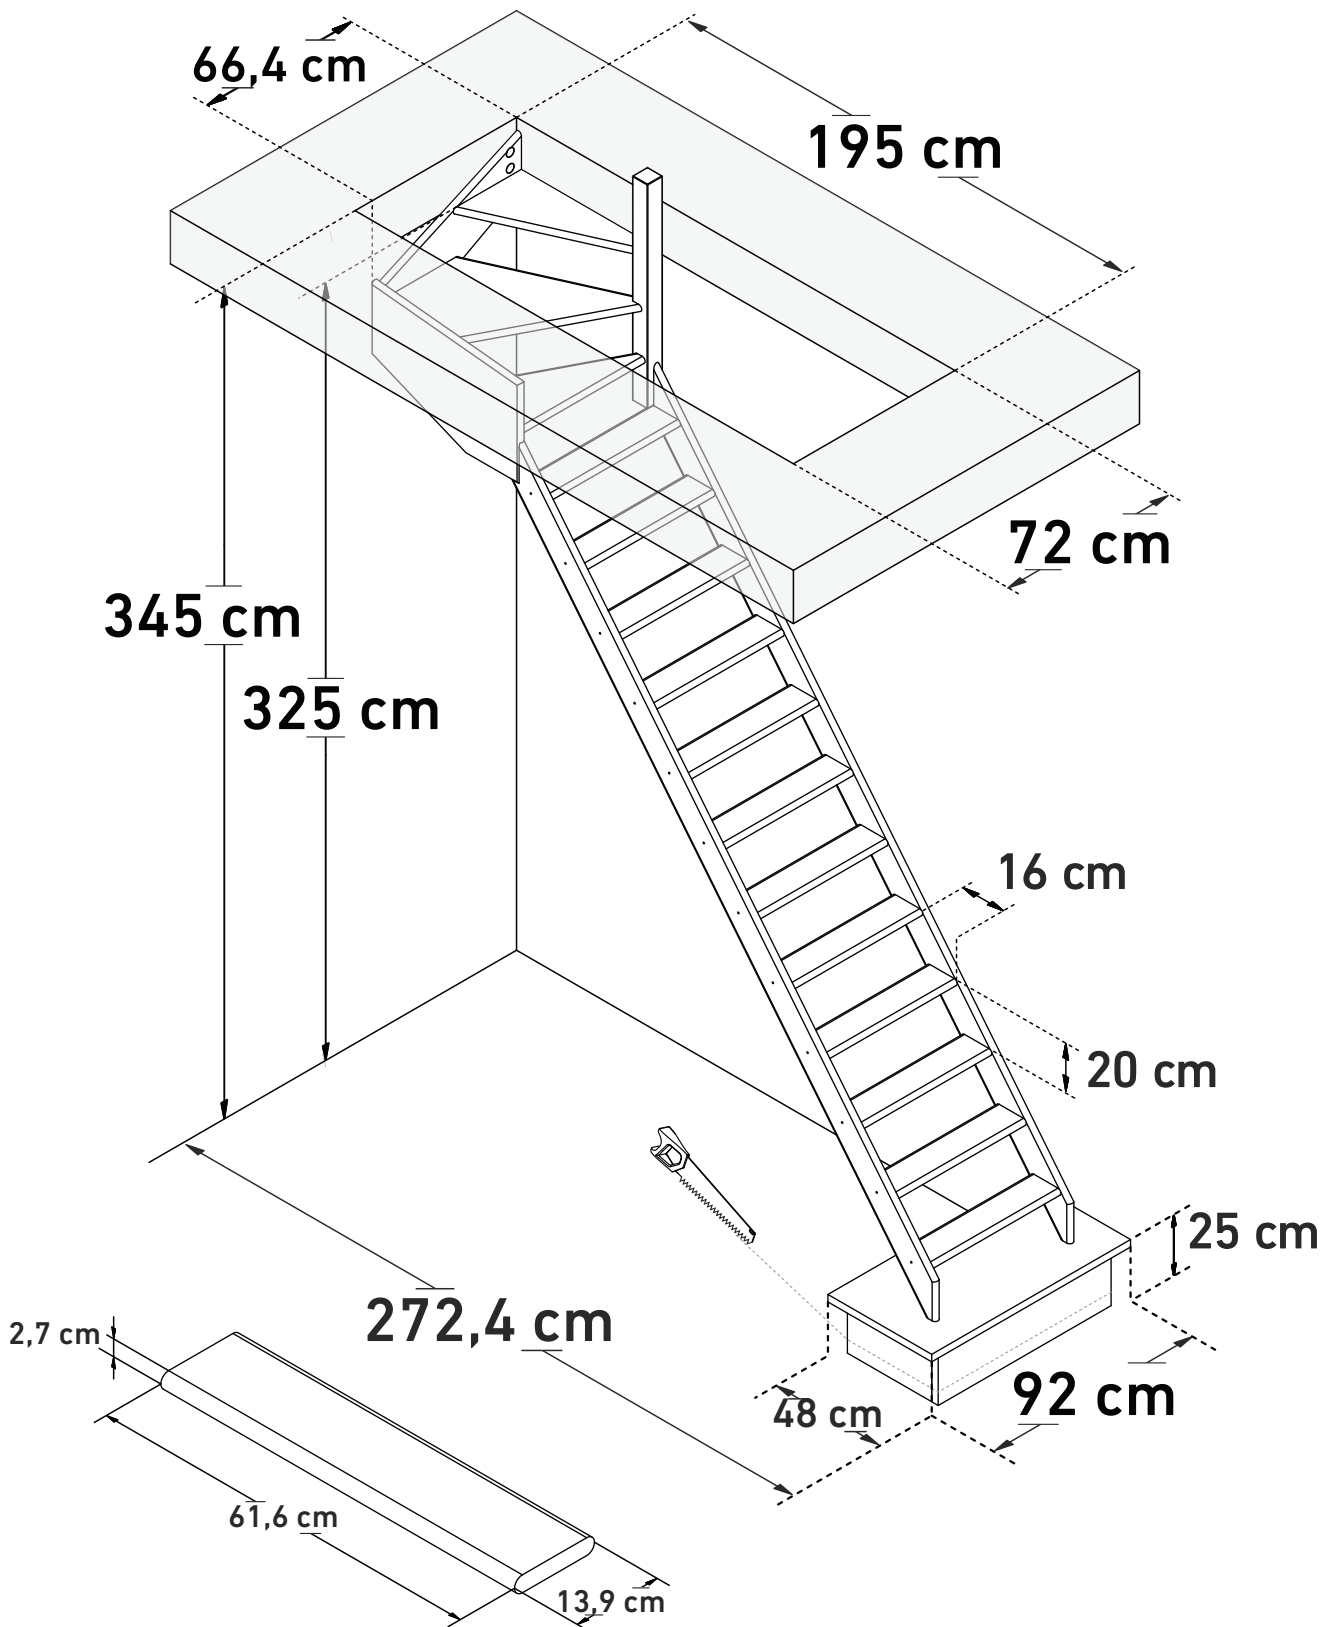

DIMENSIONS

COTTAGE JUNIOR

(1/4 TURN DOWN RIGHT)

SOGEM

24011550

Space saving
51,34°

Wall handrail
315 cm

Max. total weight*
150 kg

Space saving
51,34°

Wall handrail
310 cm

Max. total weight*
150 kg

www.sogem-sa.com

*Maximum total weight recommended by manufacturer

DIMENSIONS

COTTAGE JUNIOR

(1/4 TURN UP RIGHT, BANISTER)

Max. total weight*
150 kg

Space saving
51,34°

Height
78 cm

Space, balusters
17,5 cm

www.sogem-sa.com

*Maximum total weight recommended by manufacturer

DIMENSIONS

COTTAGE JUNIOR

(1/4 TURN UP RIGHT, BULLNOSE STEP)

24011550

Space saving
51,34°

Wall handrail
330 cm

Max. total weight*
150 kg

*Maximum total weight recommended by manufacturer

www.sogem-sa.com