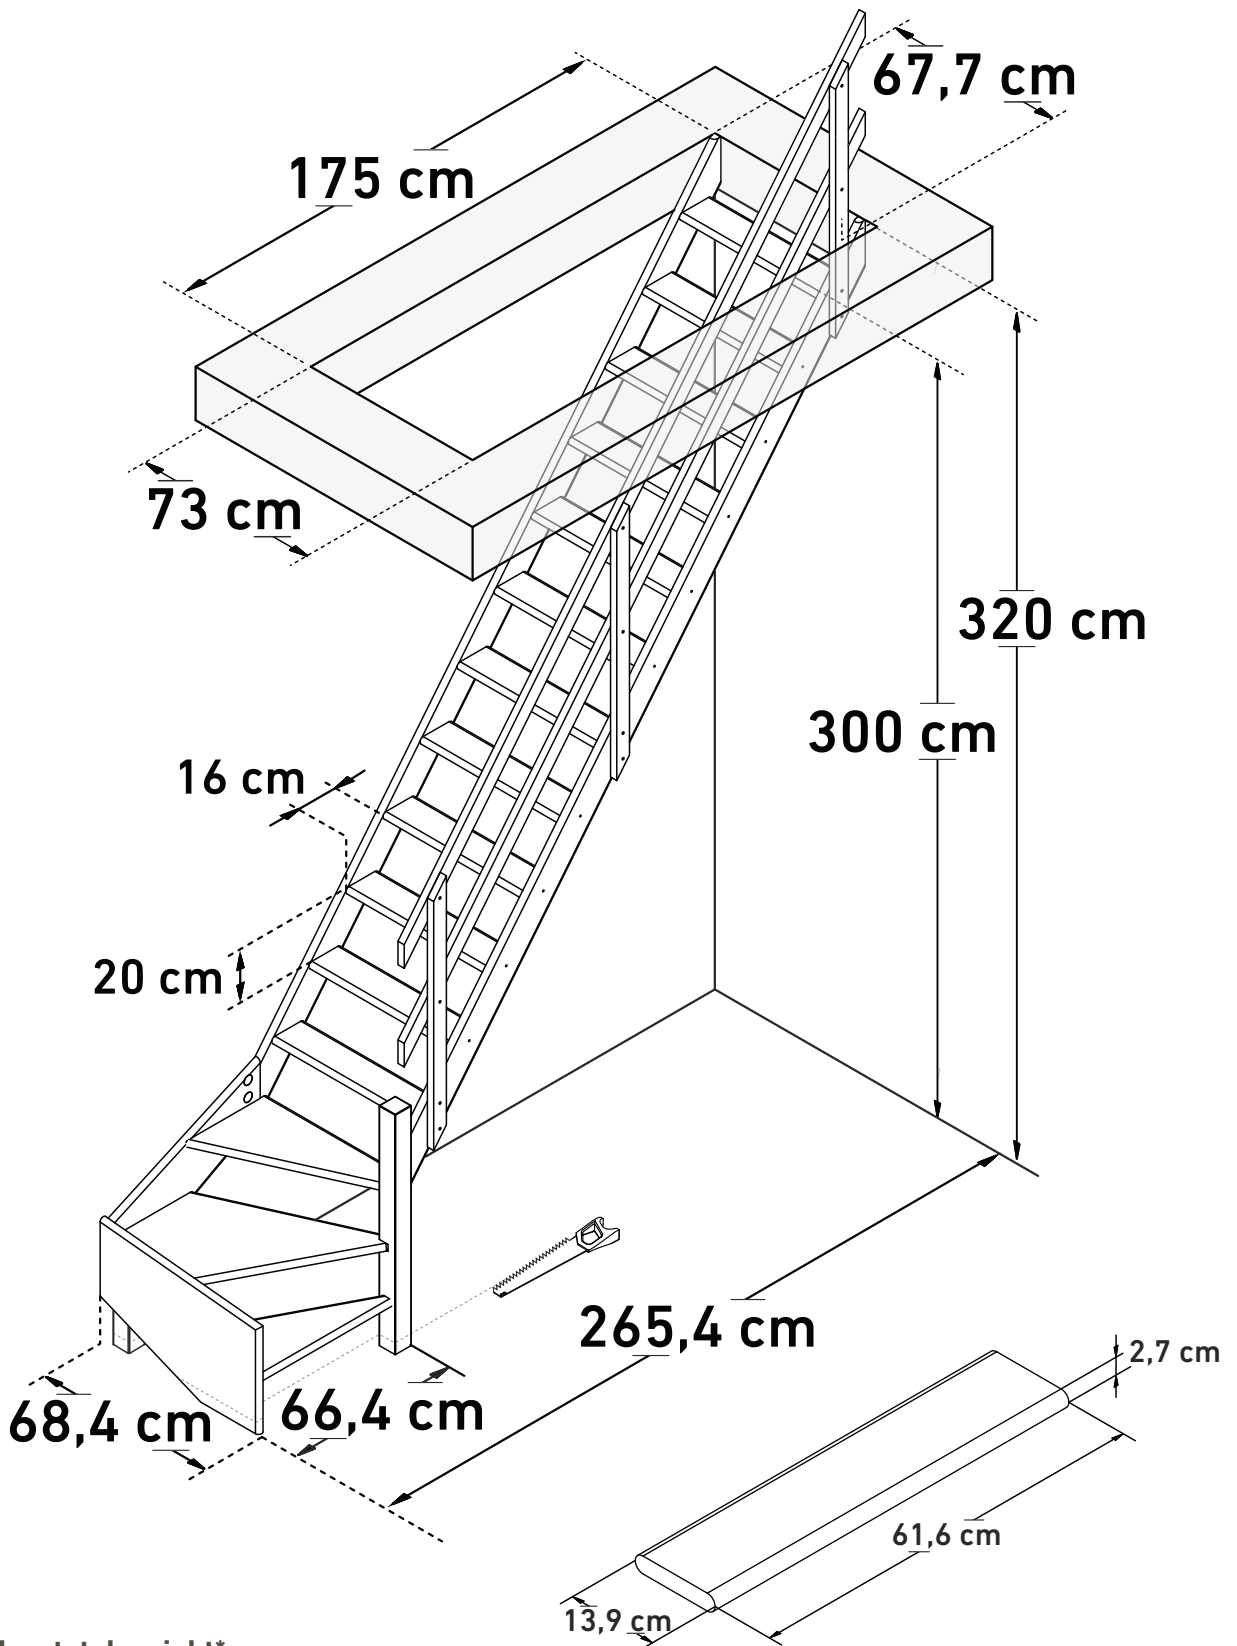

DIMENSIONS

COTTAGE JUNIOR

(1/4 TURN DOWN RIGHT)

SOGEM

24011550

Space saving
51,34°

Wall handrail
315 cm

Max. total weight*
150 kg

www.sogem-sa.com

*Maximum total weight recommended by manufacturer

DIMENSIONS

COTTAGE JUNIOR

(¼TURN DOWN RIGHT, BANISTER)

Max. total weight*
150 kg

Space saving
51,34°

Height
78 cm

Space, balusters
17,5 cm

www.sogem-sa.com

*Maximum total weight recommended by manufacturer

DIMENSIONS

COTTAGE JUNIOR

(1/4 TURN DOWN RIGHT, BULLNOSE STEP)

24011550

Space saving
51,34°

Wall handrail
315 cm

Max. total weight*
150 kg

www.sogem-sa.com

*Maximum total weight recommended by manufacturer

DIMENSIONS

COTTAGE JUNIOR

(1/4 TURN UP RIGHT)

24011550