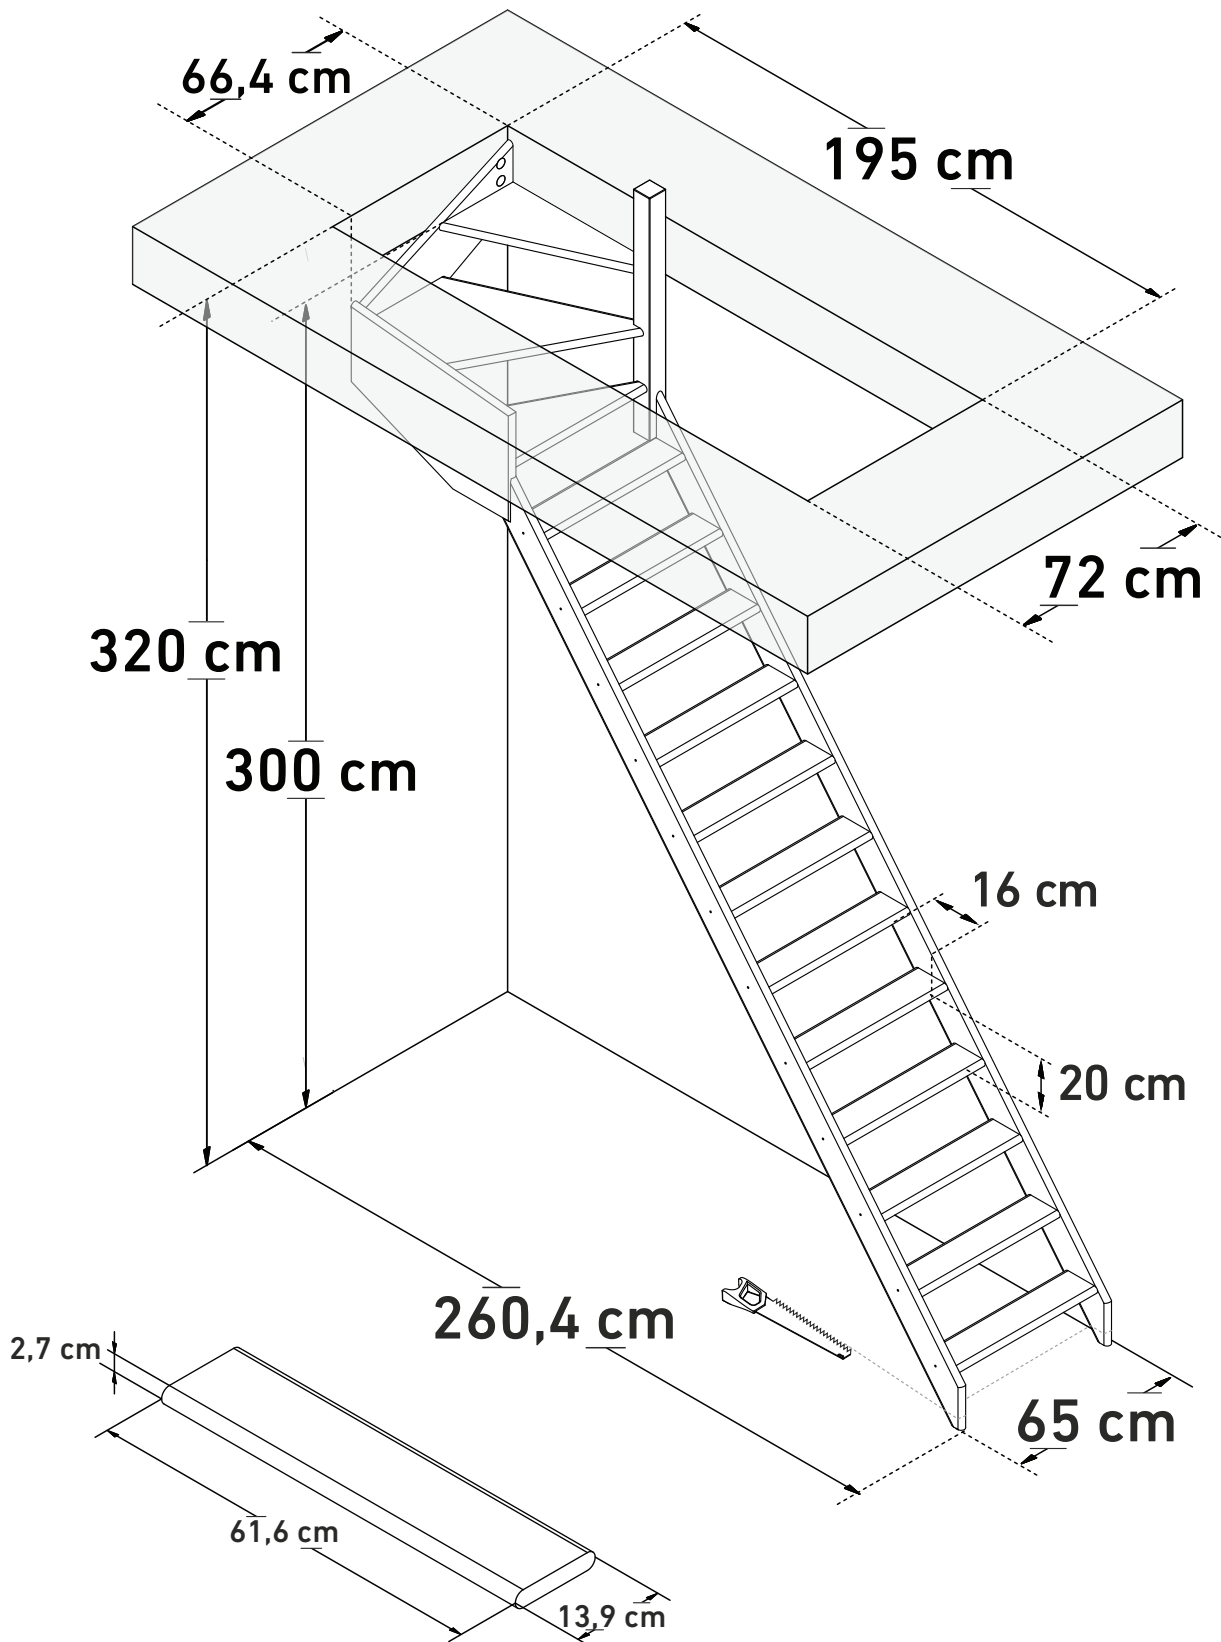

DIMENSIONS

COTTAGE JUNIOR

(1/4 TURN DOWN RIGHT)

SOGEM

24011550

Space saving
51,34°

Wall handrail
315 cm

Max. total weight*
150 kg

www.sogem-sa.com

*Maximum total weight recommended by manufacturer

DIMENSIONS

COTTAGE JUNIOR

(¼TURN DOWN RIGHT, BANISTER)

Max. total weight*
150 kg

Space saving
51,34°

Height
78 cm

Wall handrail
315 cm

Max. total weight*
150 kg

www.sogem-sa.com

*Maximum total weight recommended by manufacturer

DIMENSIONS

COTTAGE JUNIOR

(1/4 TURN UP RIGHT)

24011550

Space saving
51,34°

Wall handrail
310 cm

Max. total weight*
150 kg

www.sogem-sa.com

*Maximum total weight recommended by manufacturer

DIMENSIONS

COTTAGE JUNIOR

(1/4 TURN UP RIGHT, BANISTER)