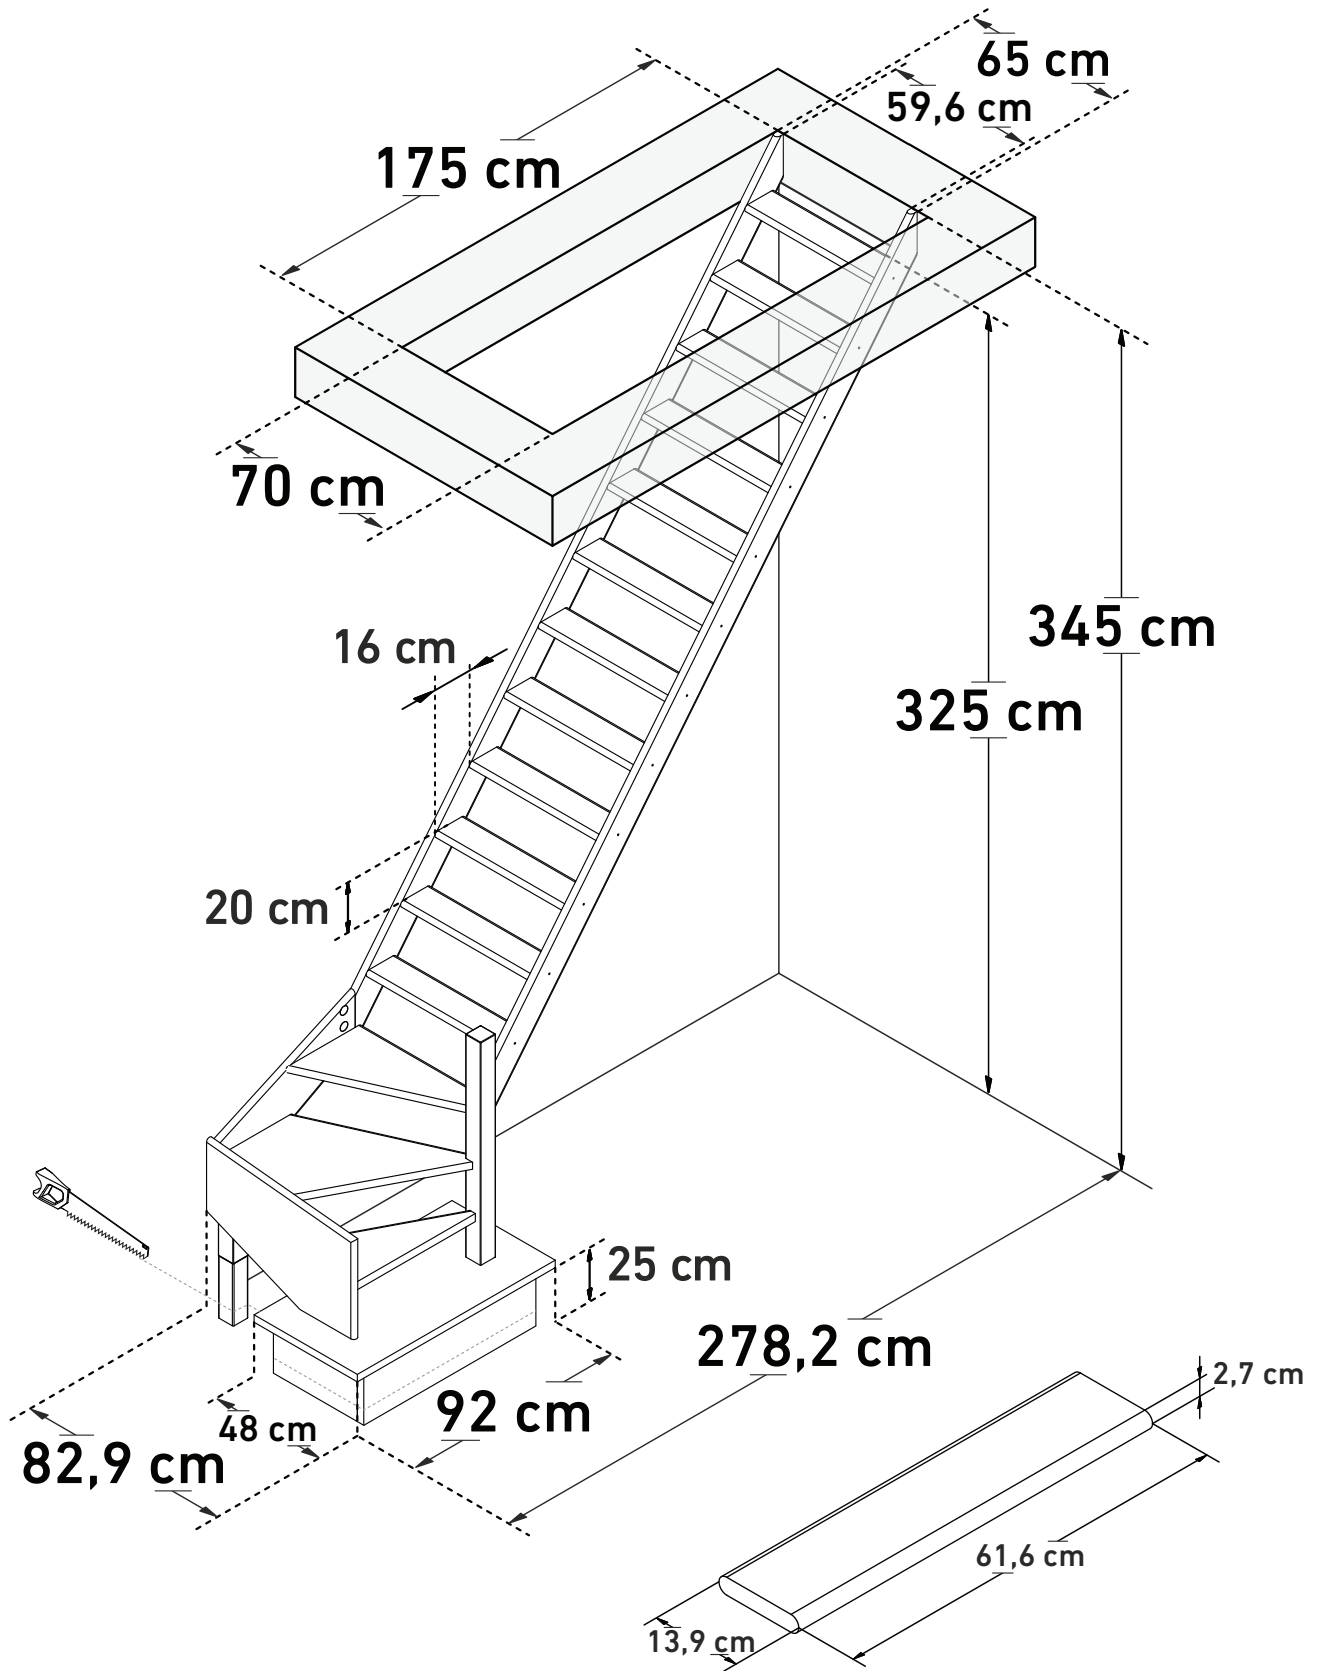

DIMENSIONS

COTTAGE JUNIOR

(1/4 TURN DOWN RIGHT)

SOGEM

24011550

Space saving
51,34°

Wall handrail
315 cm

Max. total weight*
150 kg

www.sogem-sa.com

*Maximum total weight recommended by manufacturer

DIMENSIONS

COTTAGE JUNIOR

(¼TURN DOWN RIGHT, BANISTER)

Max. total weight*
150 kg

Space saving
51,34°

Height
78 cm

Space, balusters
17,5 cm

www.sogem-sa.com

*Maximum total weight recommended by manufacturer

DIMENSIONS

COTTAGE JUNIOR

(1/4 TURN DOWN RIGHT, BULLNOSE STEP)

24011550

Space saving
51,34°

Wall handrail
315 cm

Max. total weight*
150 kg

www.sogem-sa.com

*Maximum total weight recommended by manufacturer

DIMENSIONS

COTTAGE JUNIOR

(1/4 TURN UP RIGHT)

24011550