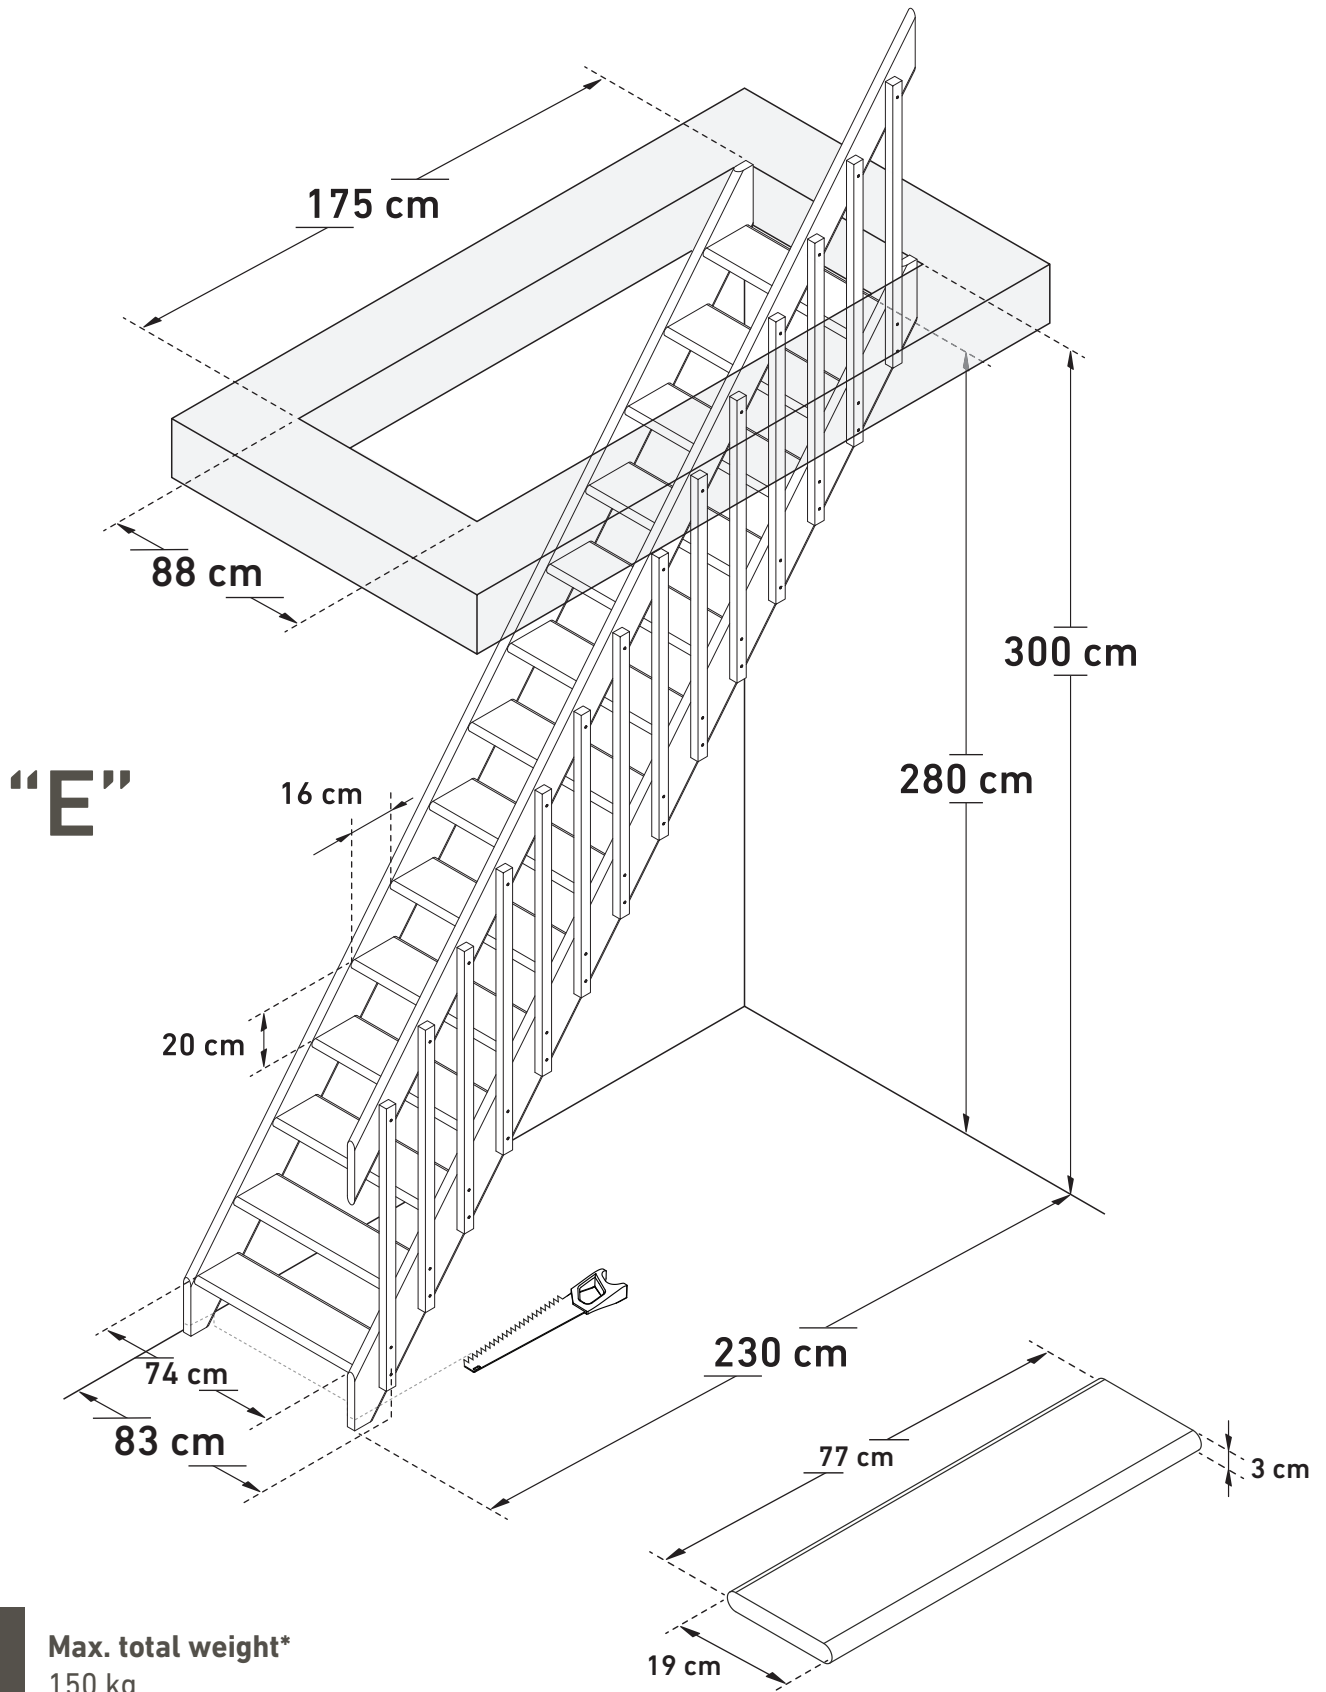

DIMENSIONS

COTTAGE LARGE

(STRAIGHT FLIGHT, BANISTER "E")

Max. total weight*
150 kg

Space saving
51,34°

Space, balusters
12 cm

Height
90 cm

www.sogem-sa.com

*Maximum total weight recommended by manufacturer