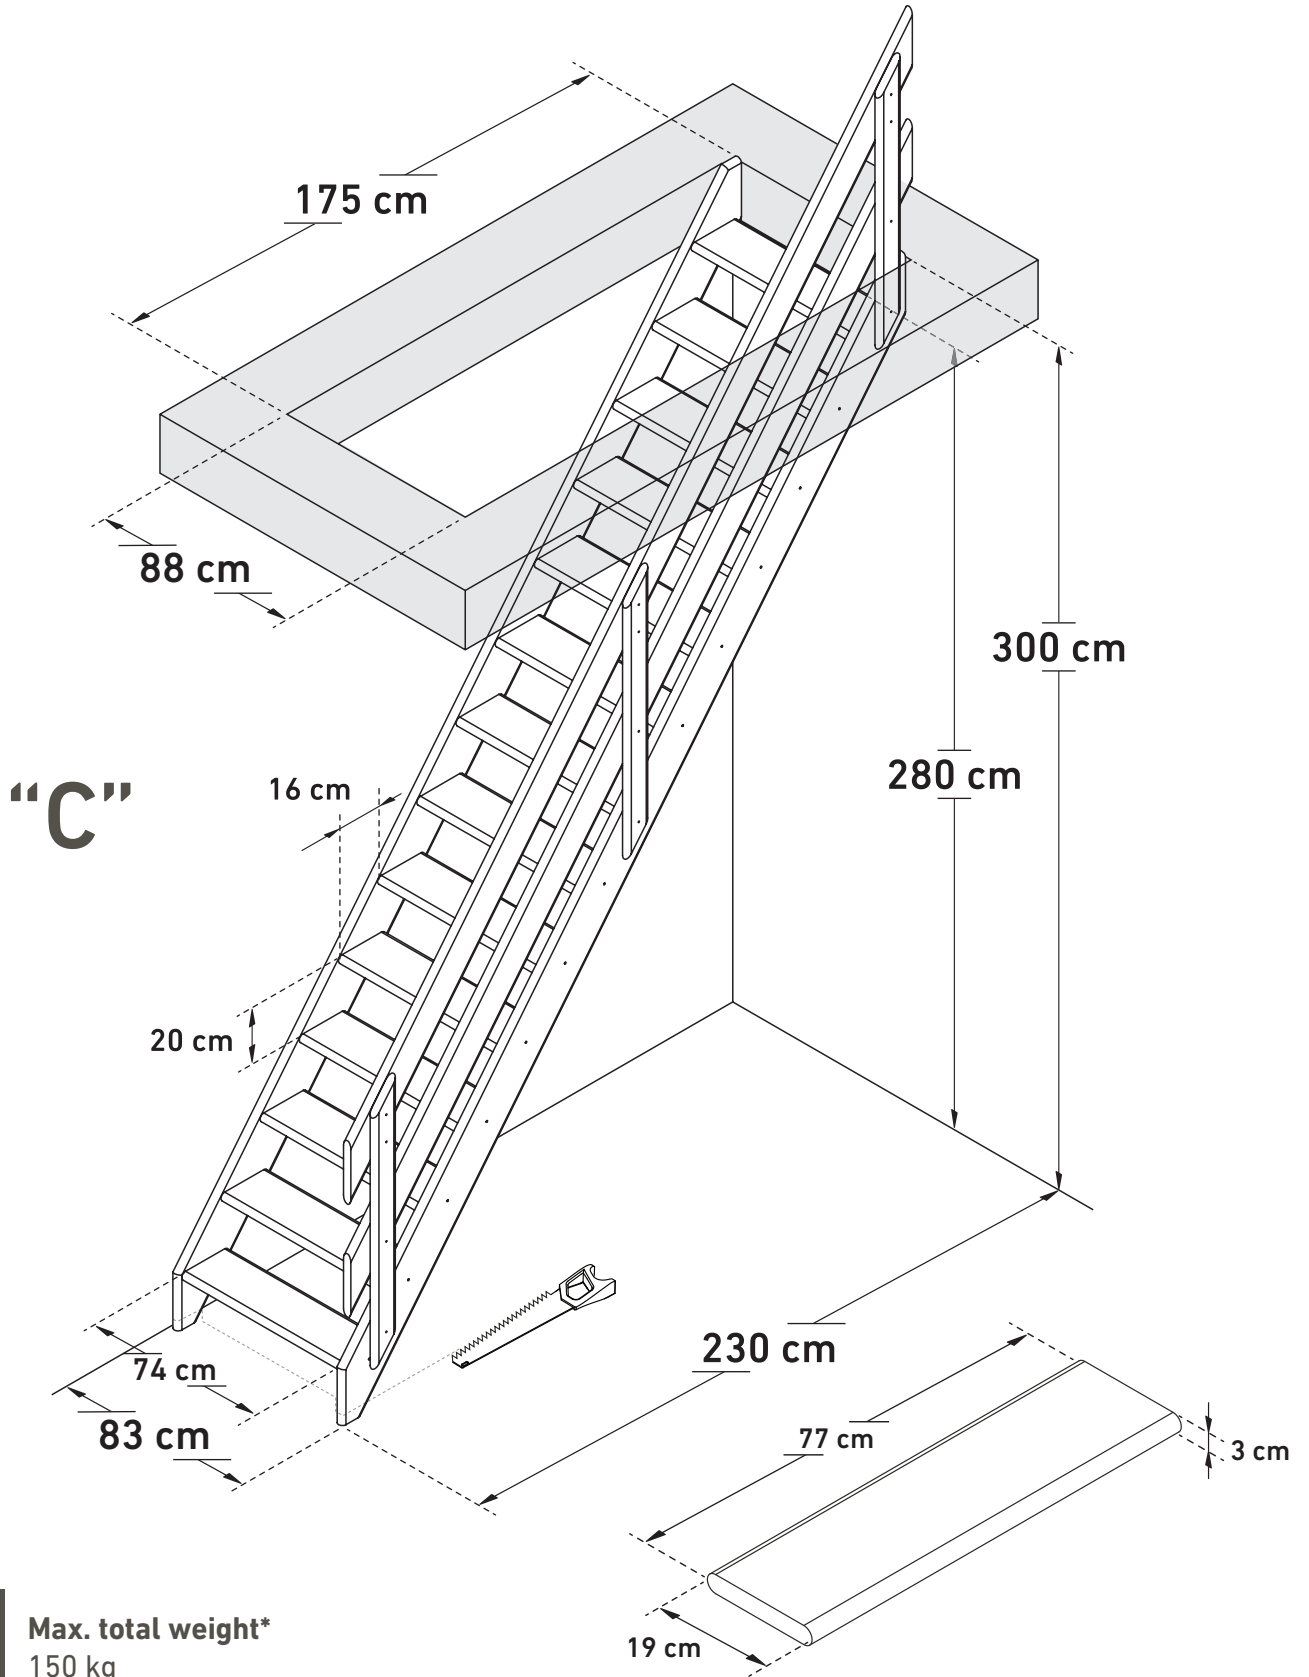

DIMENSIONS

COTTAGE LARGE

(STRAIGHT FLIGHT, BANISTER "C")

Max. total weight*
150 kg

Space saving
51,34°

Space, balusters
13 cm

Height
75 cm

www.sogem-sa.com

*Maximum total weight recommended by manufacturer