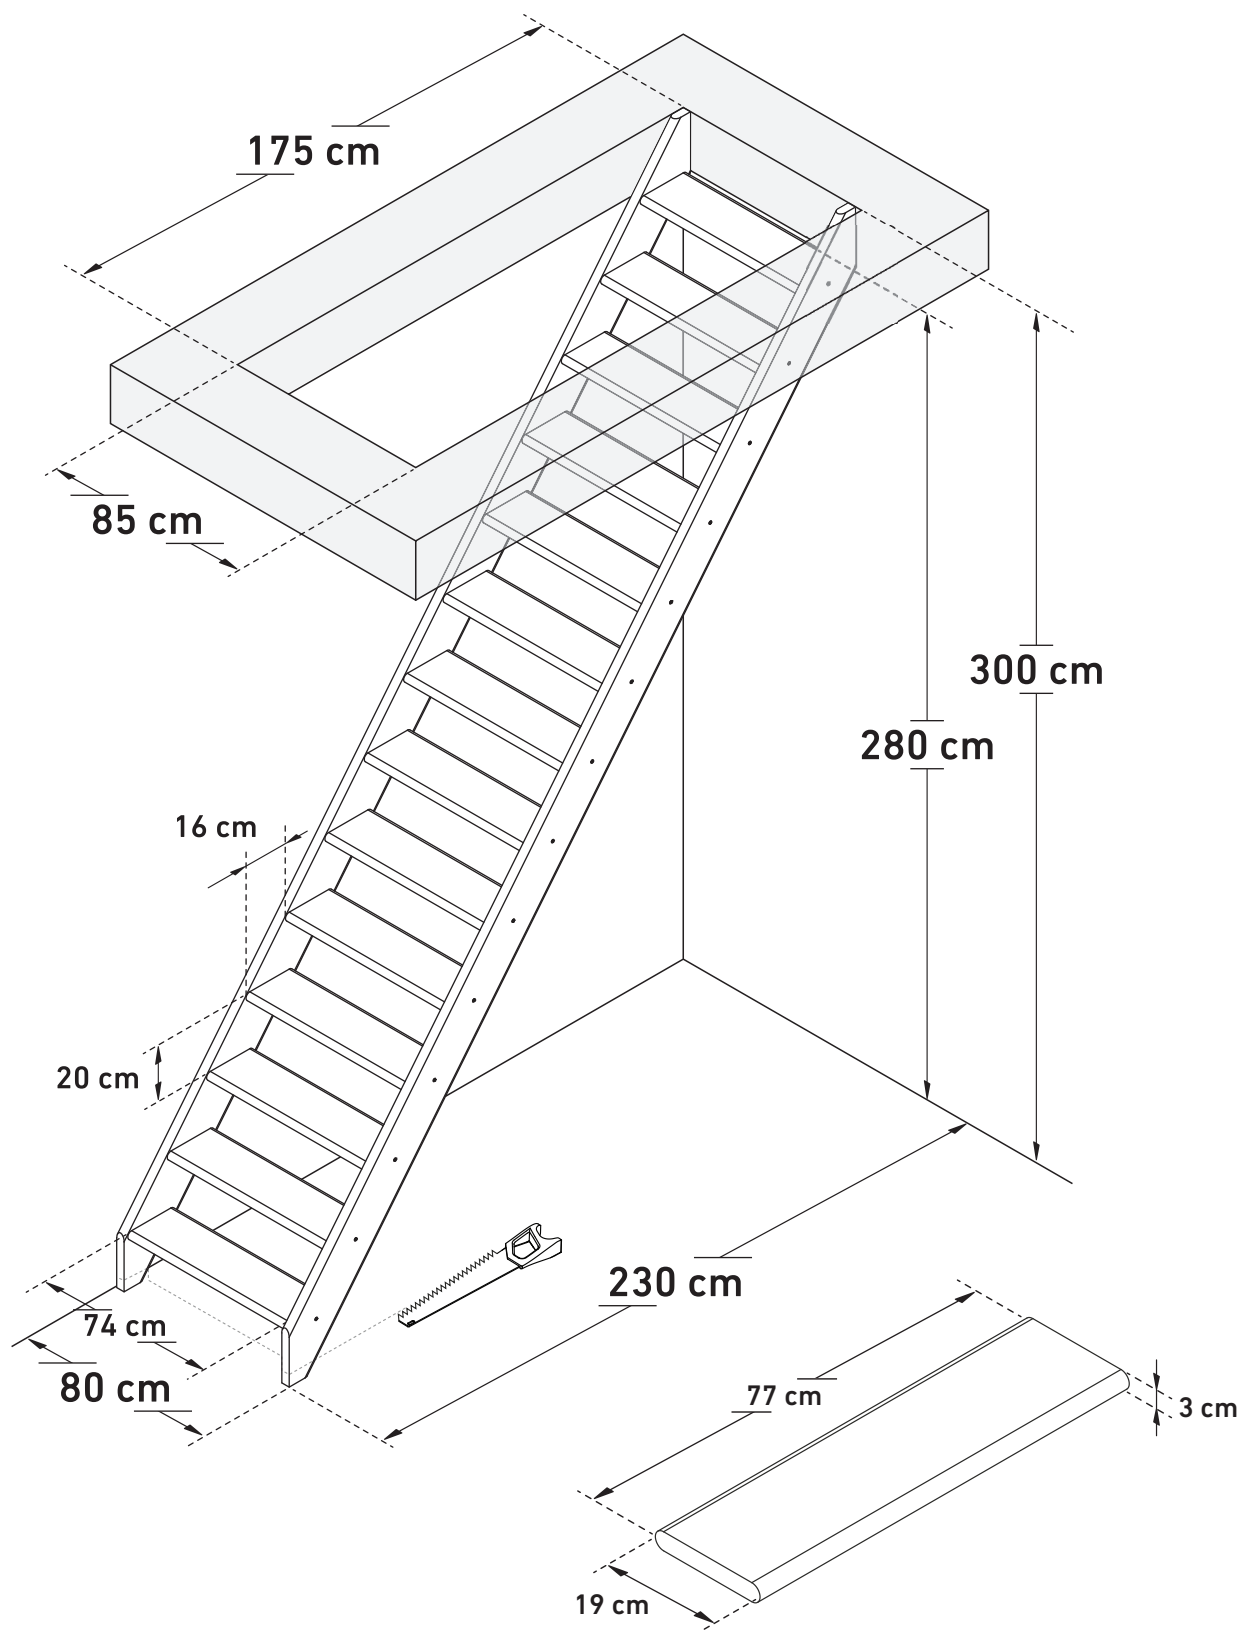

DIMENSIONS

# COTTAGE LARGE

(STRAIGHT FLIGHT)

**SOGEM**

24011650

**Space saving**  
51,34°

**Wall handrail**  
365 cm

**Max. total weight\***  
150 kg

[www.sogem-sa.com](http://www.sogem-sa.com)