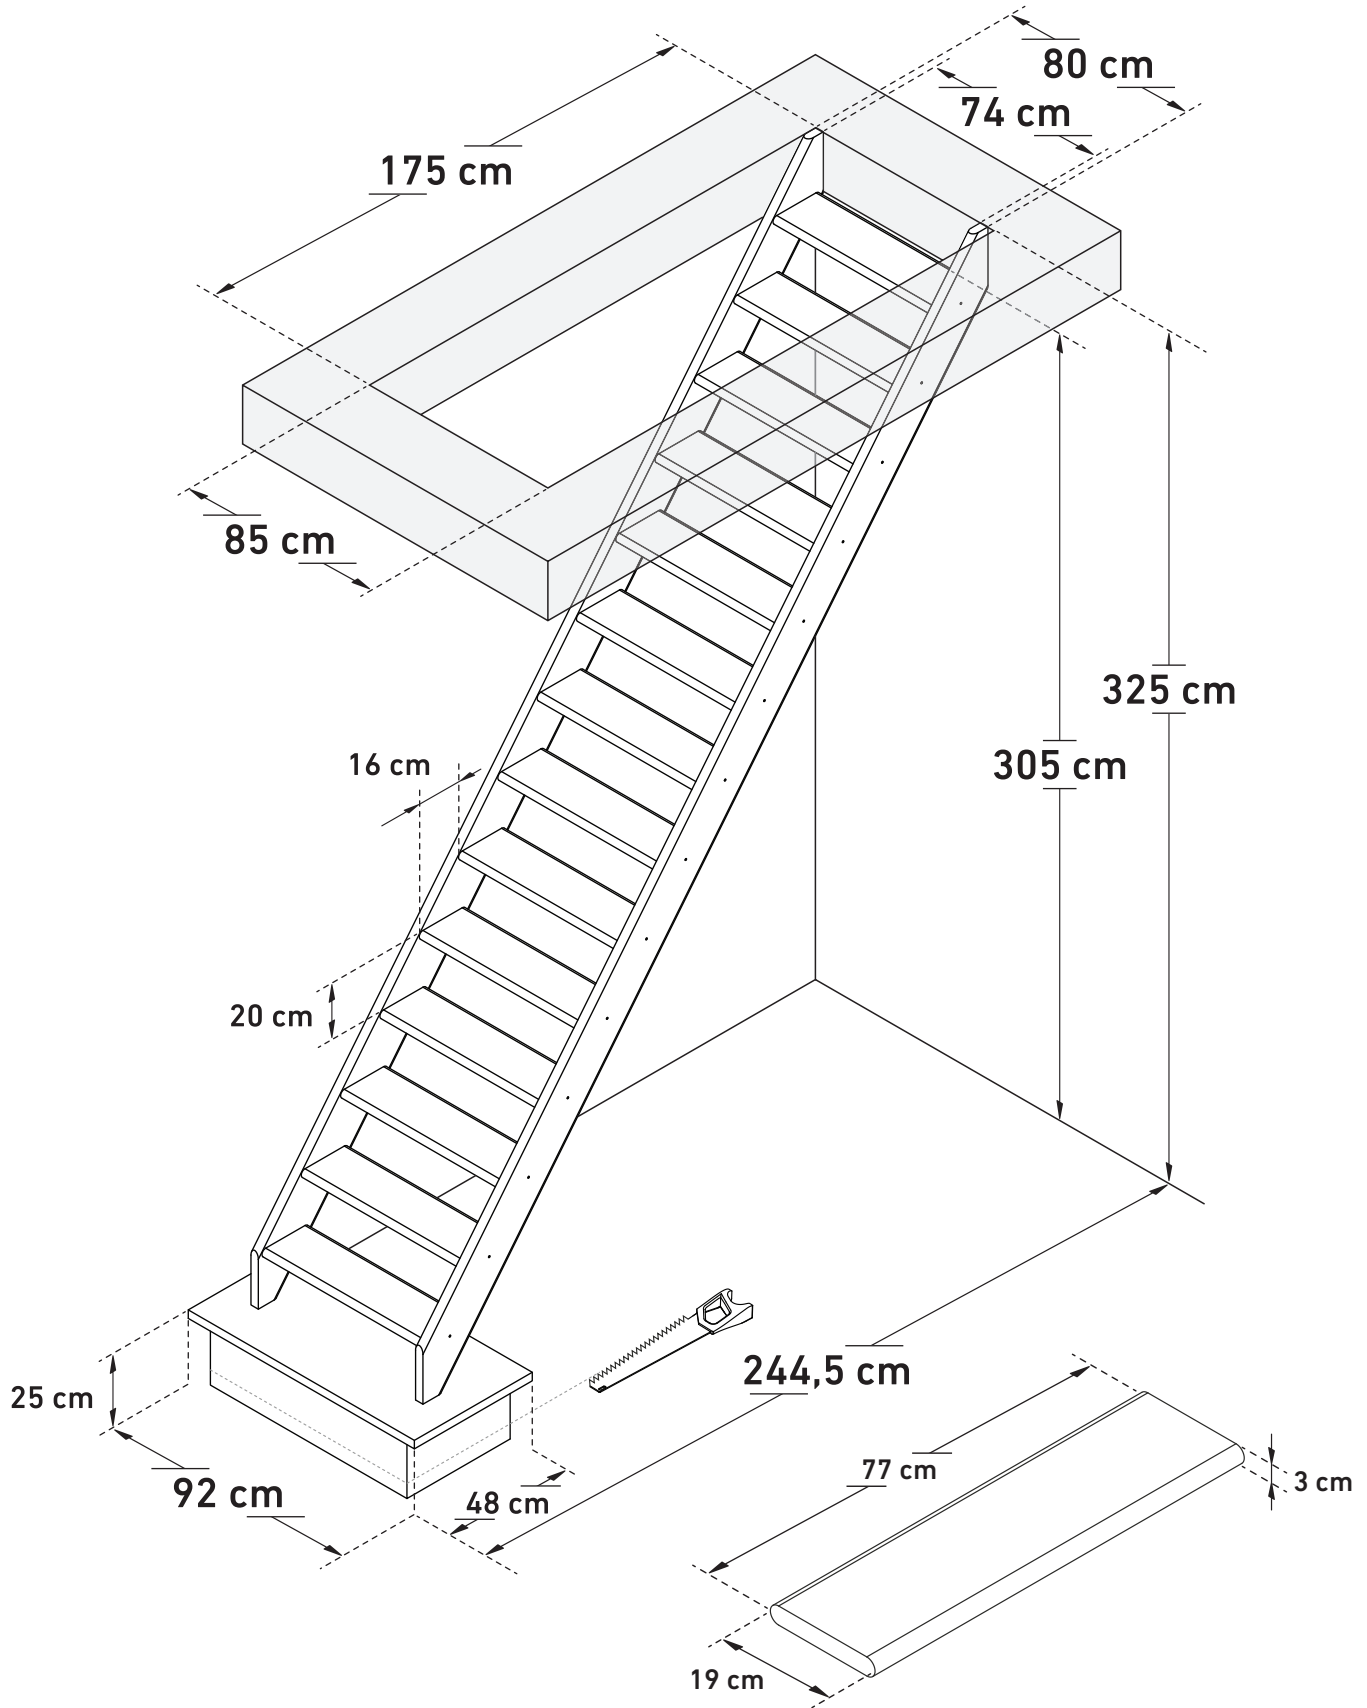

DIMENSIONS

COTTAGE LARGE

(STRAIGHT FLIGHT, BULLNOSE STEP)

24011650

Space saving
51,34°

Wall handrail
390 cm

Max. total weight*
150 kg

www.sogem-sa.com

*Maximum total weight recommended by manufacturer