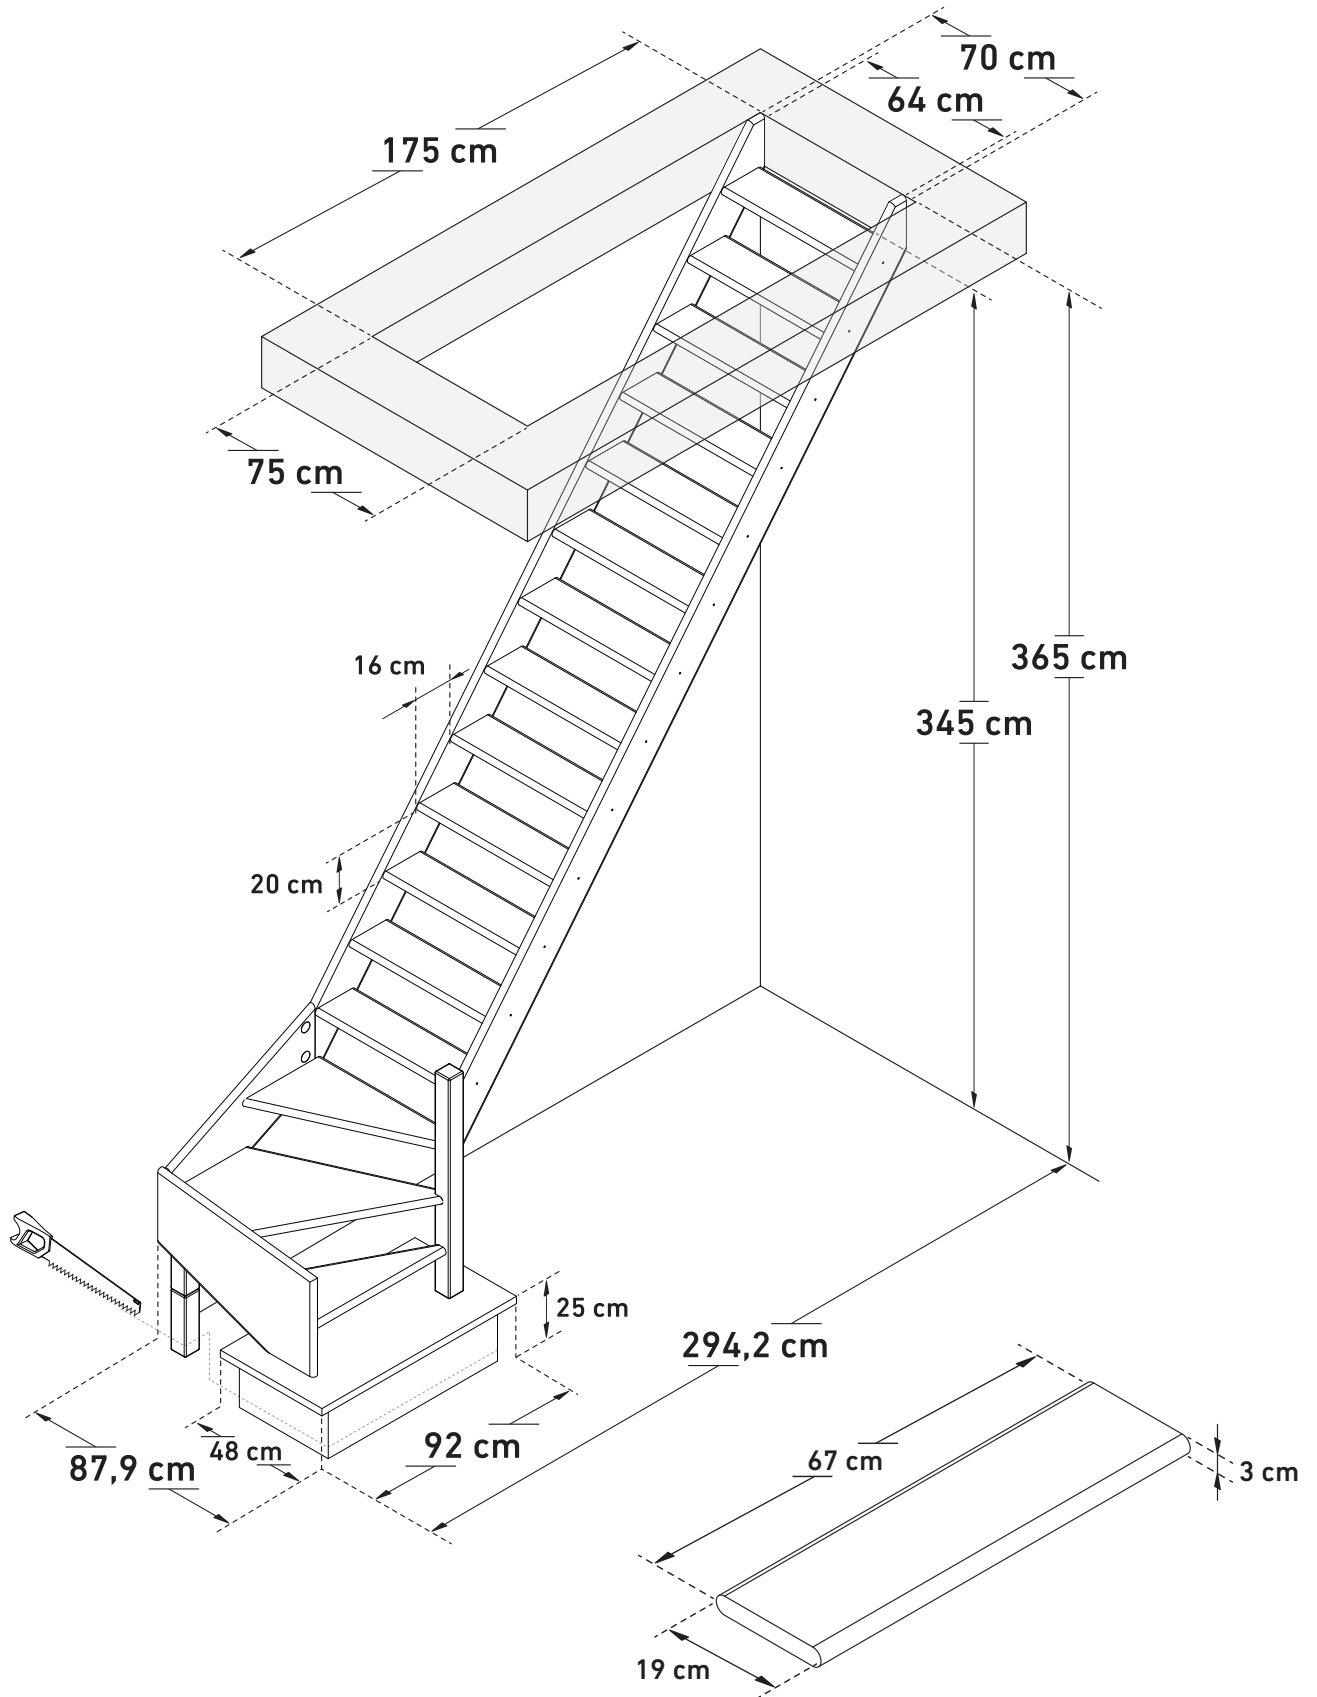

DIMENSIONS

COTTAGE MEDIUM

(1/4 TURN DOWN RIGHT)

24011650

Space saving
51,34°

Wall handrail
335 cm

Max. total weight*
150 kg

www.sogem-sa.com

*Maximum total weight recommended by manufacturer

DIMENSIONS

COTTAGE MEDIUM

(1/4 TURN DOWN RIGHT, BULLNOSE STEP)

24011650

Space saving
51,34°

Wall handrail
335 cm

Max. total weight*
150 kg

www.sogem-sa.com

*Maximum total weight recommended by manufacturer

DIMENSIONS

COTTAGE MEDIUM

(1/4 TURN UP RIGHT)

24011650

Space saving
51,34°

Wall handrail
335 cm

Max. total weight*
150 kg

*Maximum total weight recommended by manufacturer

www.sogem-sa.com

DIMENSIONS

COTTAGE MEDIUM

(1/4 TURN UP RIGHT, BULLNOSE STEP)

24011650

Space saving
51,34°