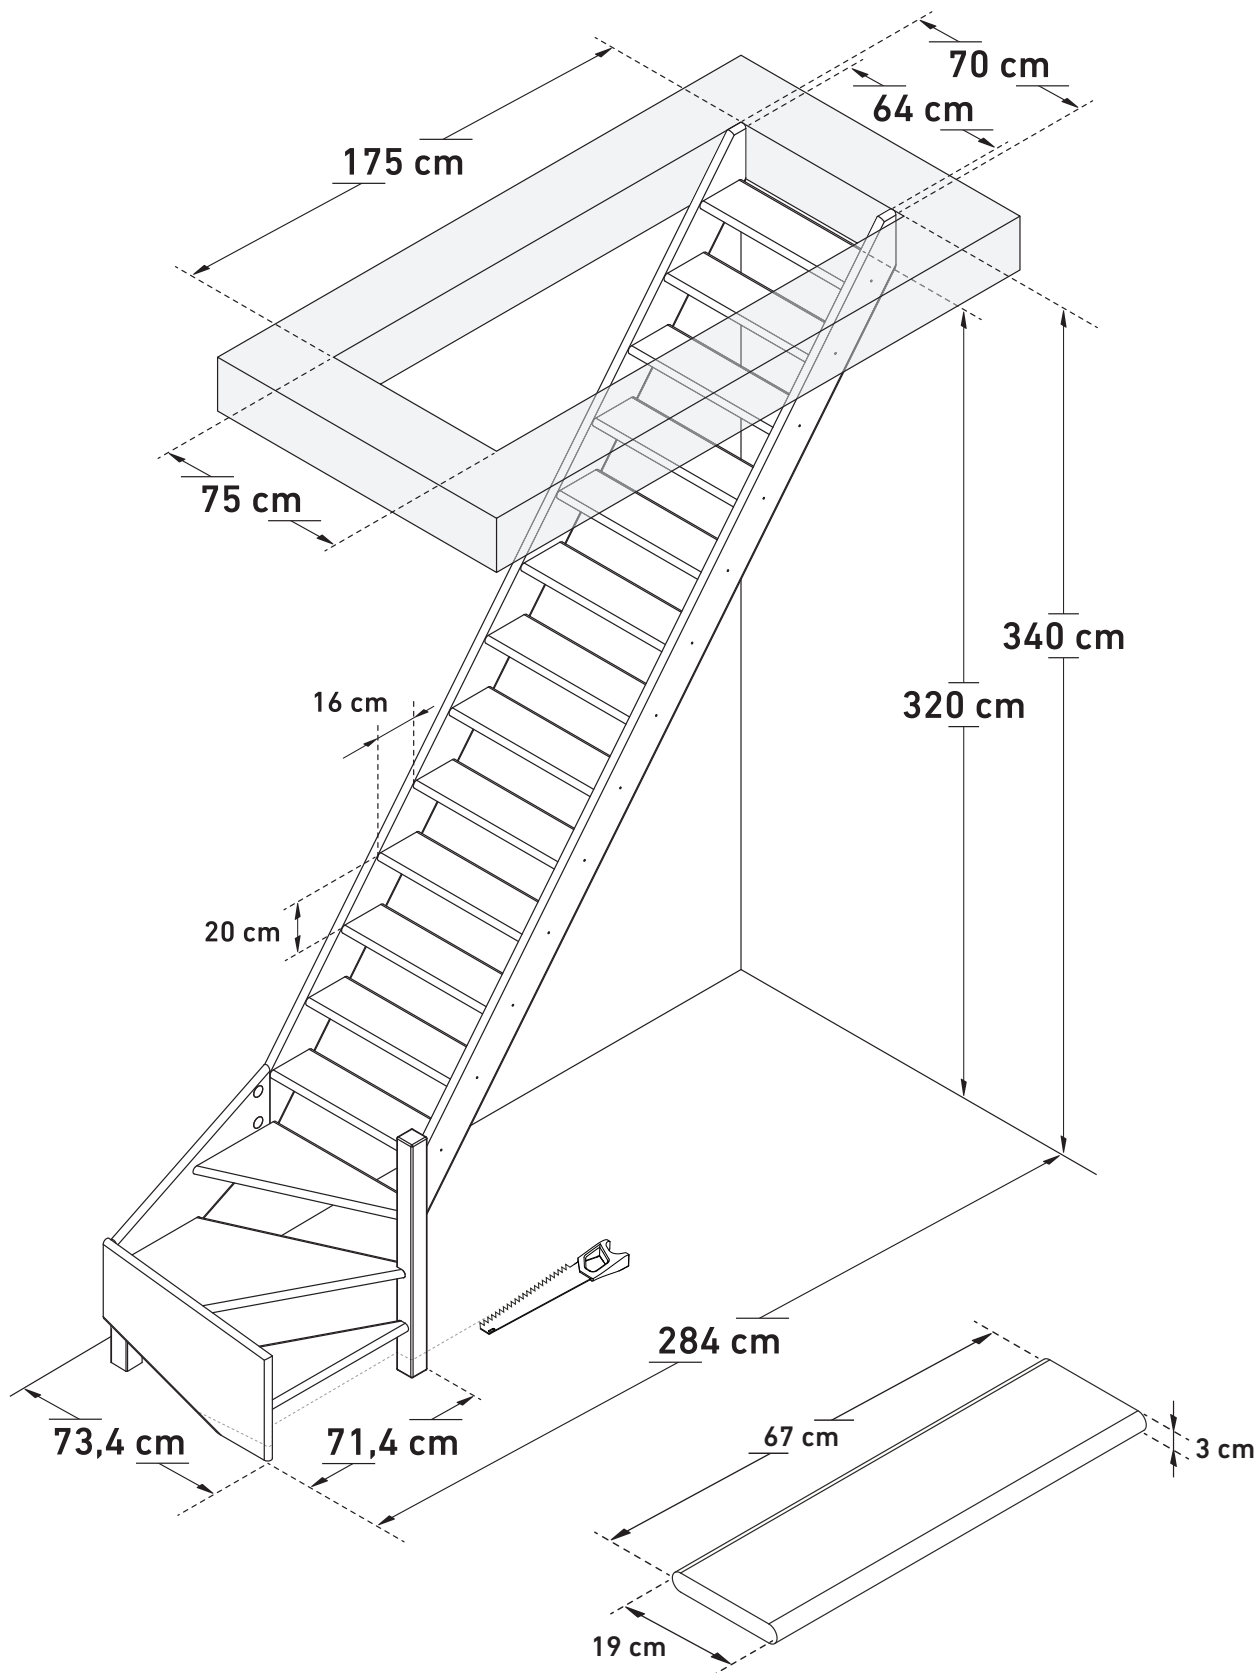

DIMENSIONS

COTTAGE MEDIUM

(1/4 TURN DOWN RIGHT)

24011650

Space saving
51,34°

Wall handrail
335 cm

Max. total weight*
150 kg

www.sogem-sa.com

*Maximum total weight recommended by manufacturer

DIMENSIONS

COTTAGE MEDIUM

(1/4 TURN DOWN RIGHT, BULLNOSE STEP)

24011650

Space saving
51,34°

Wall handrail
335 cm

Max. total weight*
150 kg

www.sogem-sa.com

*Maximum total weight recommended by manufacturer

DIMENSIONS

COTTAGE MEDIUM

(1/4 TURN UP RIGHT)

24011650

Space saving
51,34°

Wall handrail
335 cm

Max. total weight*
150 kg

*Maximum total weight recommended by manufacturer

www.sogem-sa.com

DIMENSIONS

COTTAGE MEDIUM

(1/4 TURN UP RIGHT, BULLNOSE STEP)

24011650

Space saving
51,34°