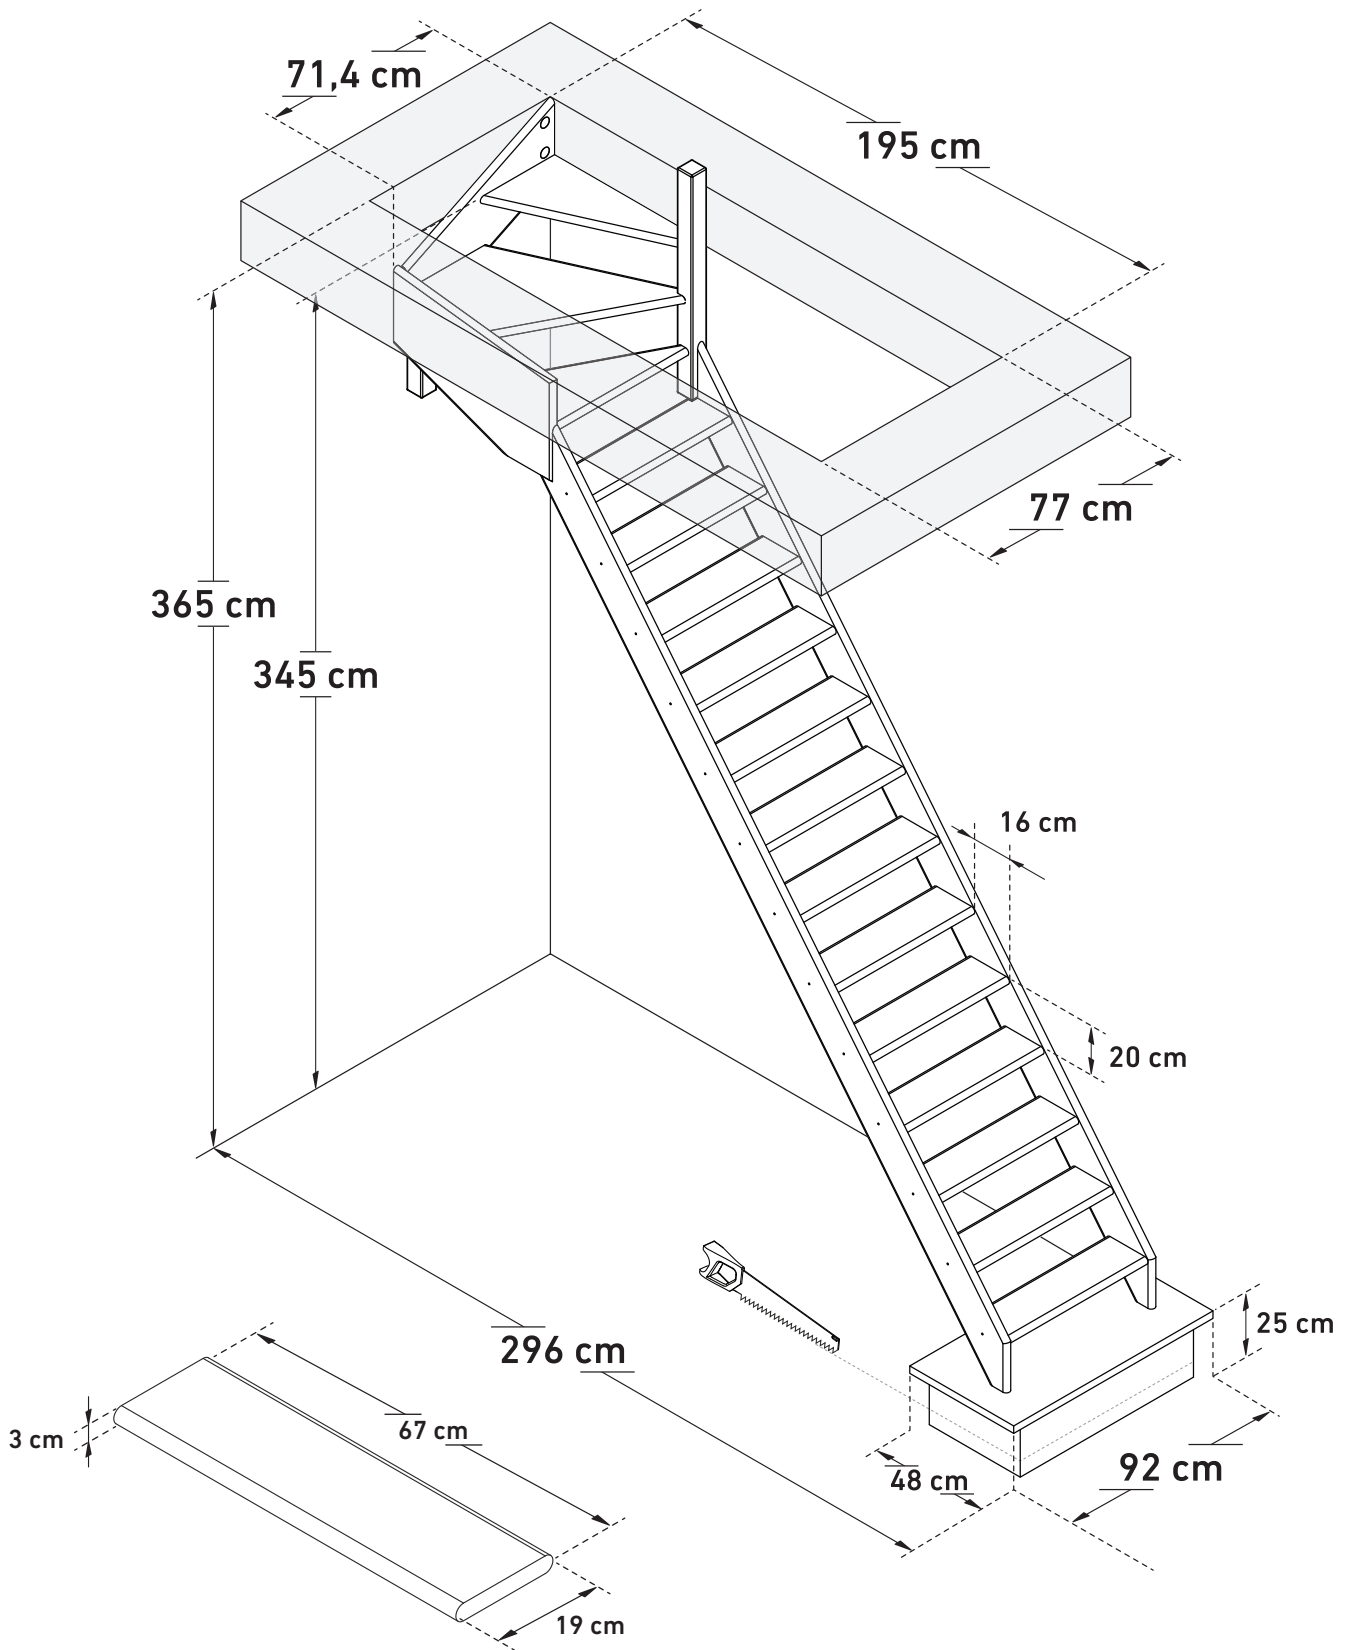

DIMENSIONS

COTTAGE MEDIUM

(1/4 TURN DOWN RIGHT)

24011650

Space saving
51,34°

Wall handrail
335 cm

Max. total weight*
150 kg

www.sogem-sa.com

*Maximum total weight recommended by manufacturer

DIMENSIONS

COTTAGE MEDIUM

(1/4 TURN DOWN RIGHT, BULLNOSE STEP)

24011650

Space saving
51,34°

Wall handrail
335 cm

Max. total weight*
150 kg

Max. total weight*
150 kg

*Maximum total weight recommended by manufacturer

www.sogem-sa.com

DIMENSIONS

COTTAGE MEDIUM

(1/4 TURN UP RIGHT, BULLNOSE STEP)

24011650

Space saving
51,34°

Wall handrail
360 cm

Max. total weight*
150 kg

*Maximum total weight recommended by manufacturer

www.sogem-sa.com