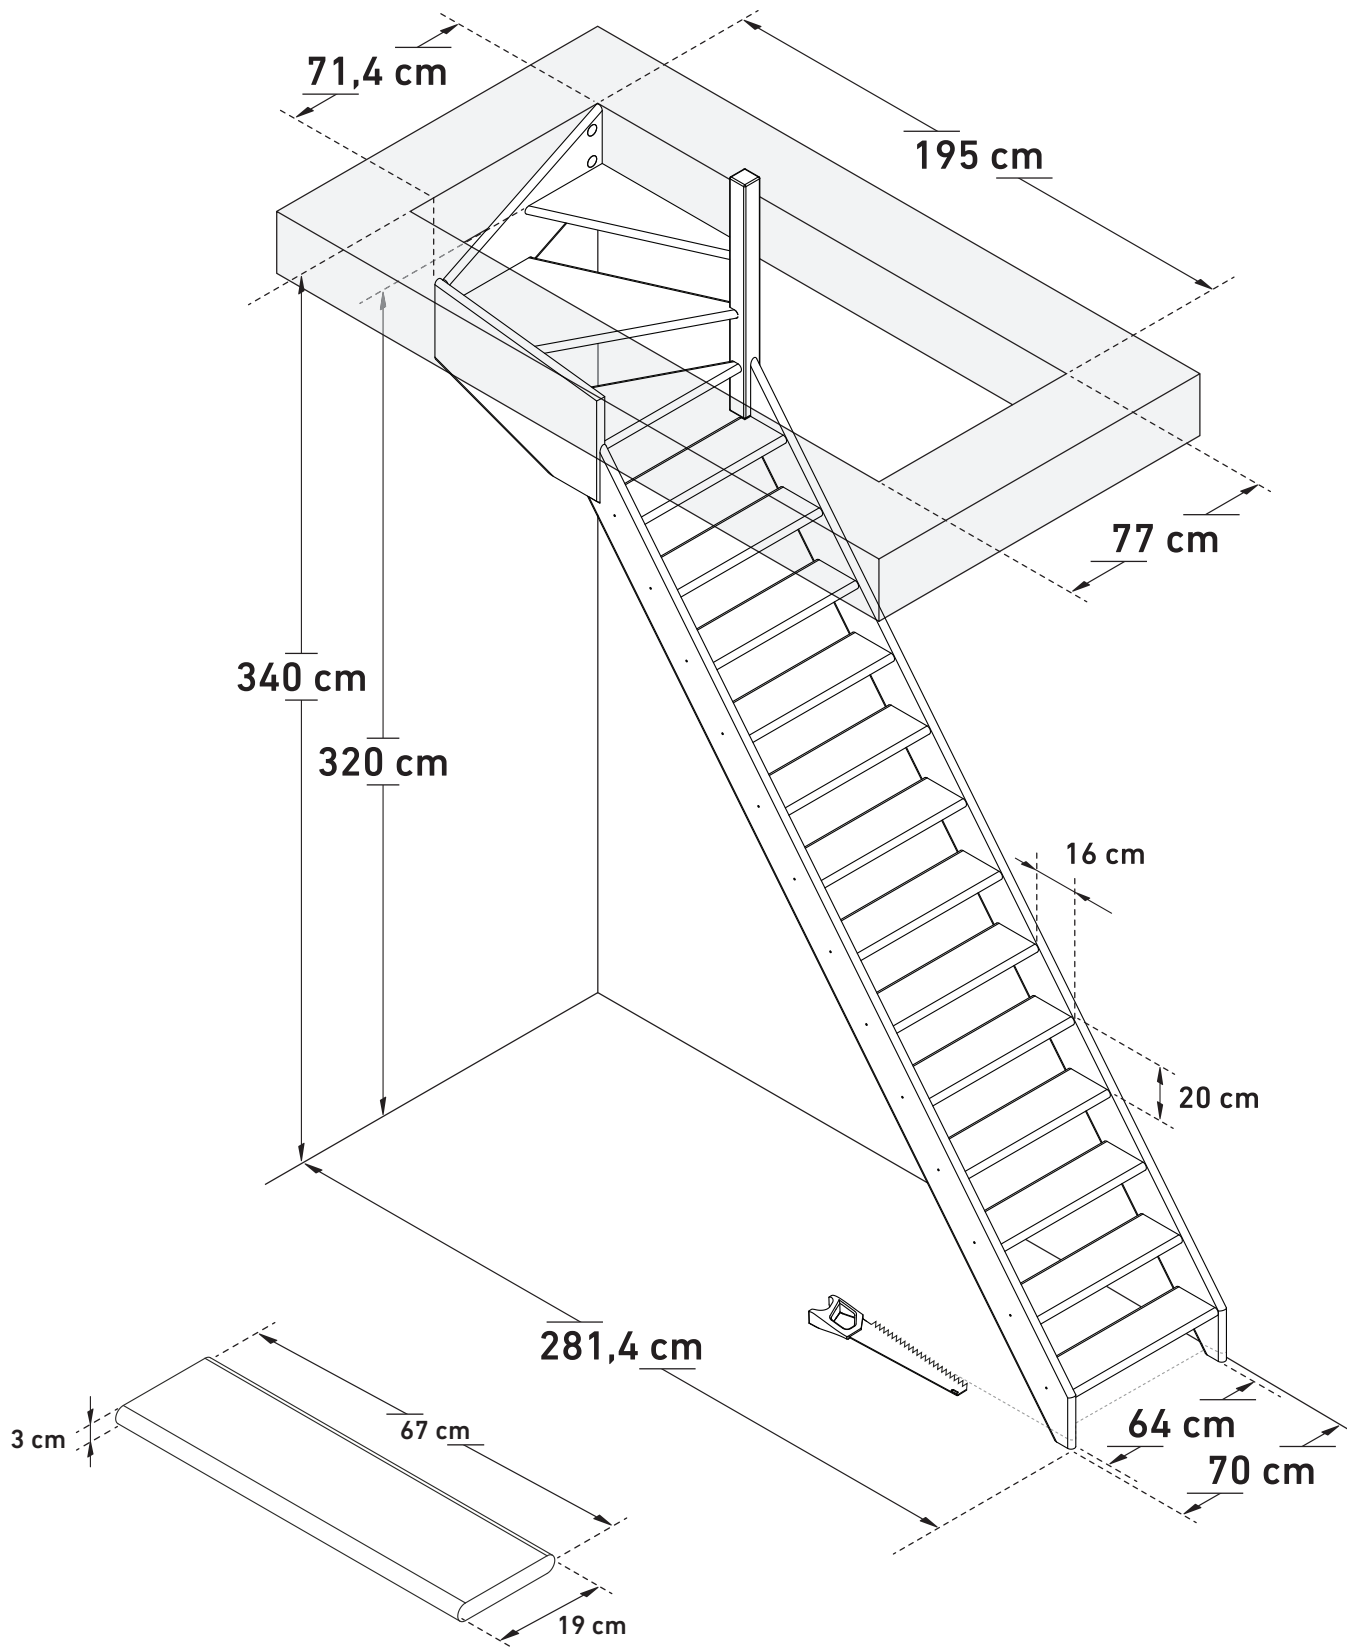

DIMENSIONS

COTTAGE MEDIUM

(1/4 TURN DOWN RIGHT)

24011650

Space saving
51,34°

Wall handrail
335 cm

Max. total weight*
150 kg

www.sogem-sa.com

*Maximum total weight recommended by manufacturer

DIMENSIONS

COTTAGE MEDIUM

(1/4 TURN DOWN RIGHT, BULLNOSE STEP)

24011650

Space saving
51,34°

Wall handrail
335 cm

Max. total weight*
150 kg

www.sogem-sa.com

*Maximum total weight recommended by manufacturer

DIMENSIONS

COTTAGE MEDIUM

(1/4 TURN UP RIGHT)

24011650

Space saving
51,34°

Wall handrail
335 cm