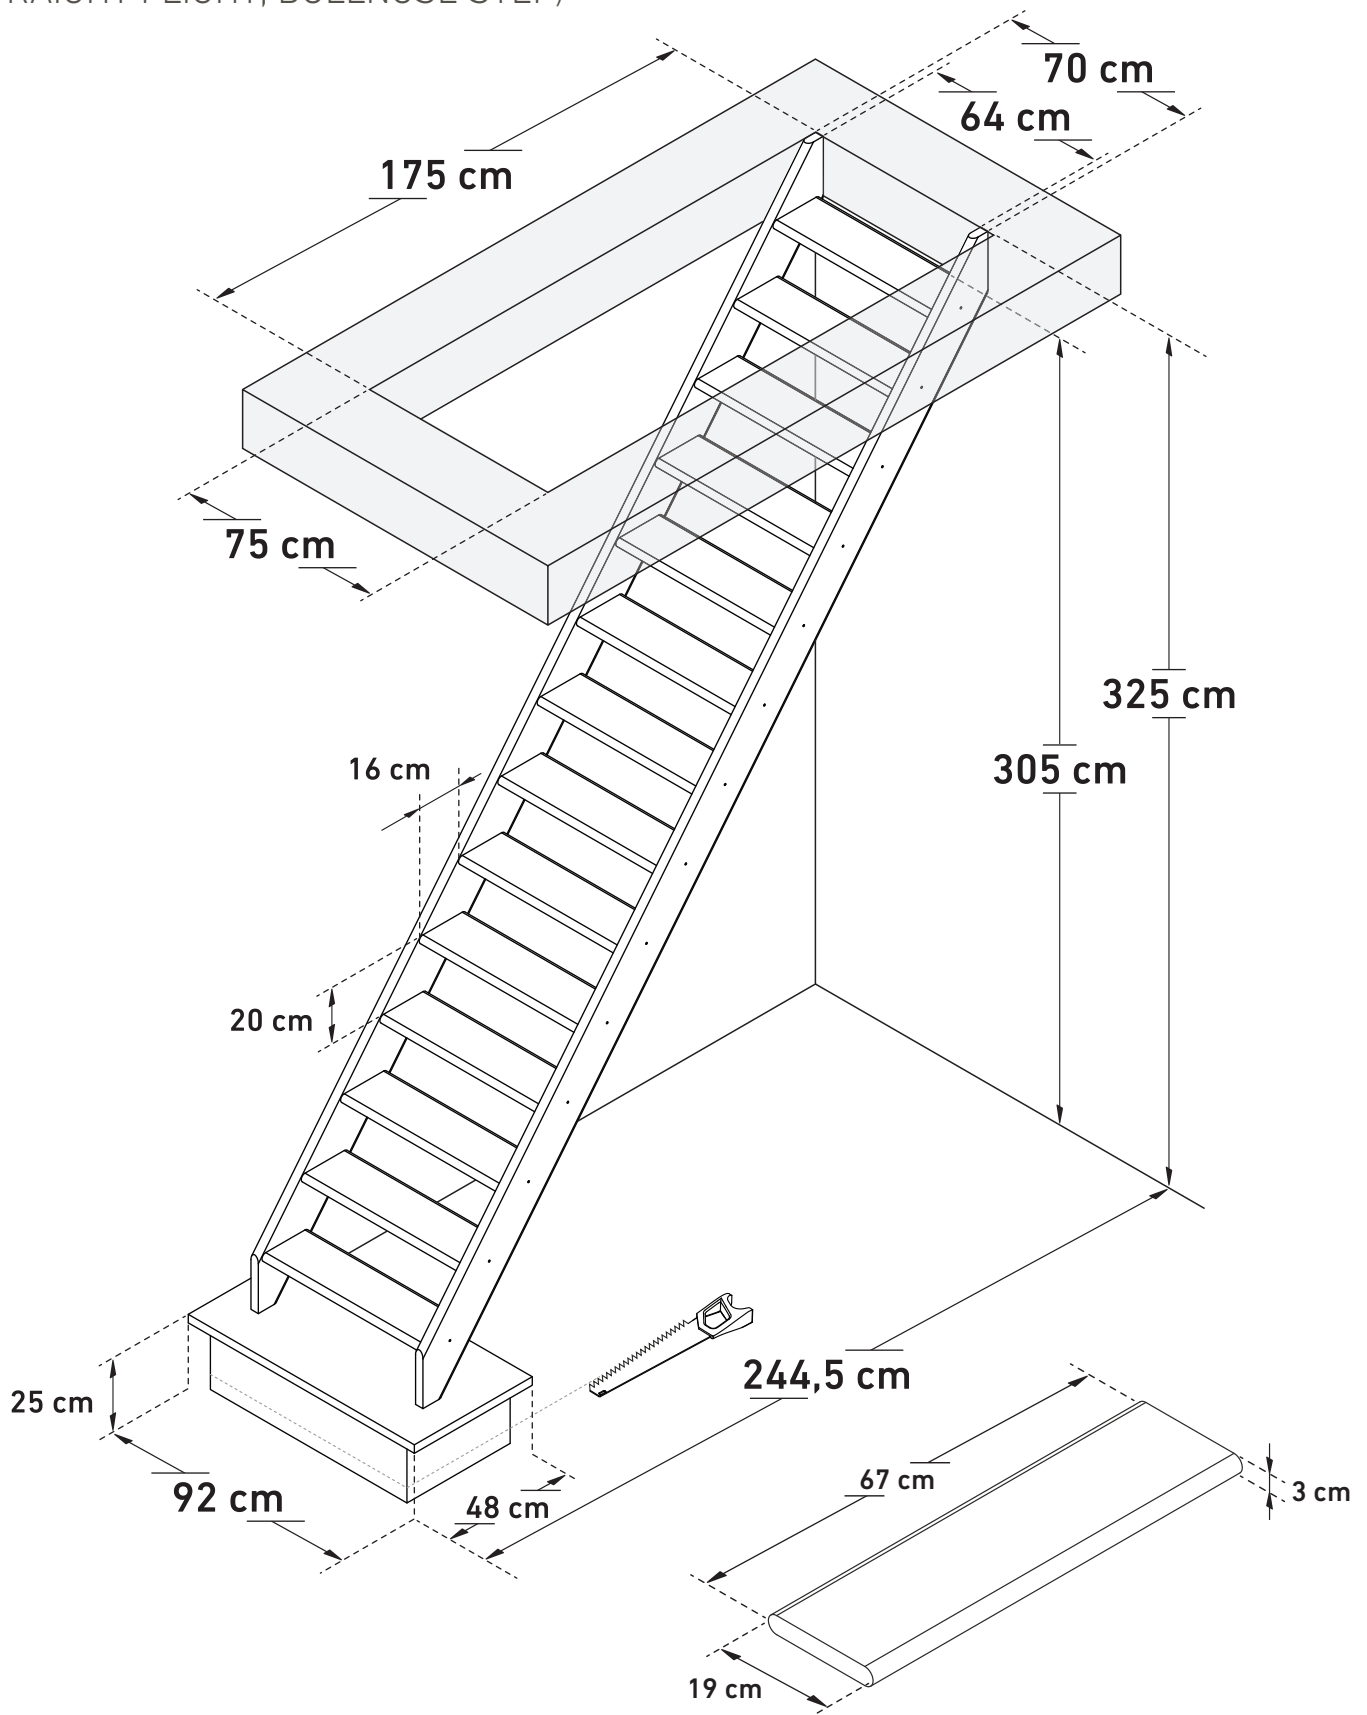

DIMENSIONS

COTTAGE MEDIUM

(STRAIGHT FLIGHT)

24011650

Space saving
51,34°

Wall handrail
365 cm

Max. total weight*
150 kg

www.sogem-sa.com

*Maximum total weight recommended by manufacturer

DIMENSIONS

COTTAGE MEDIUM

(STRAIGHT FLIGHT, BULLNOSE STEP)

24011650

Space saving
51,34°

Wall handrail
390 cm

Max. total weight*
150 kg

www.sogem-sa.com

*Maximum total weight recommended by manufacturer

DIMENSIONS

COTTAGE MEDIUM

(STRAIGHT FLIGHT, BANISTER "E")

Max. total weight*
150 kg

Space saving
51,34°

Space, balusters
12 cm

Space, balusters
13 cm

Height
75 cm

www.sogem-sa.com

*Maximum total weight recommended by manufacturer