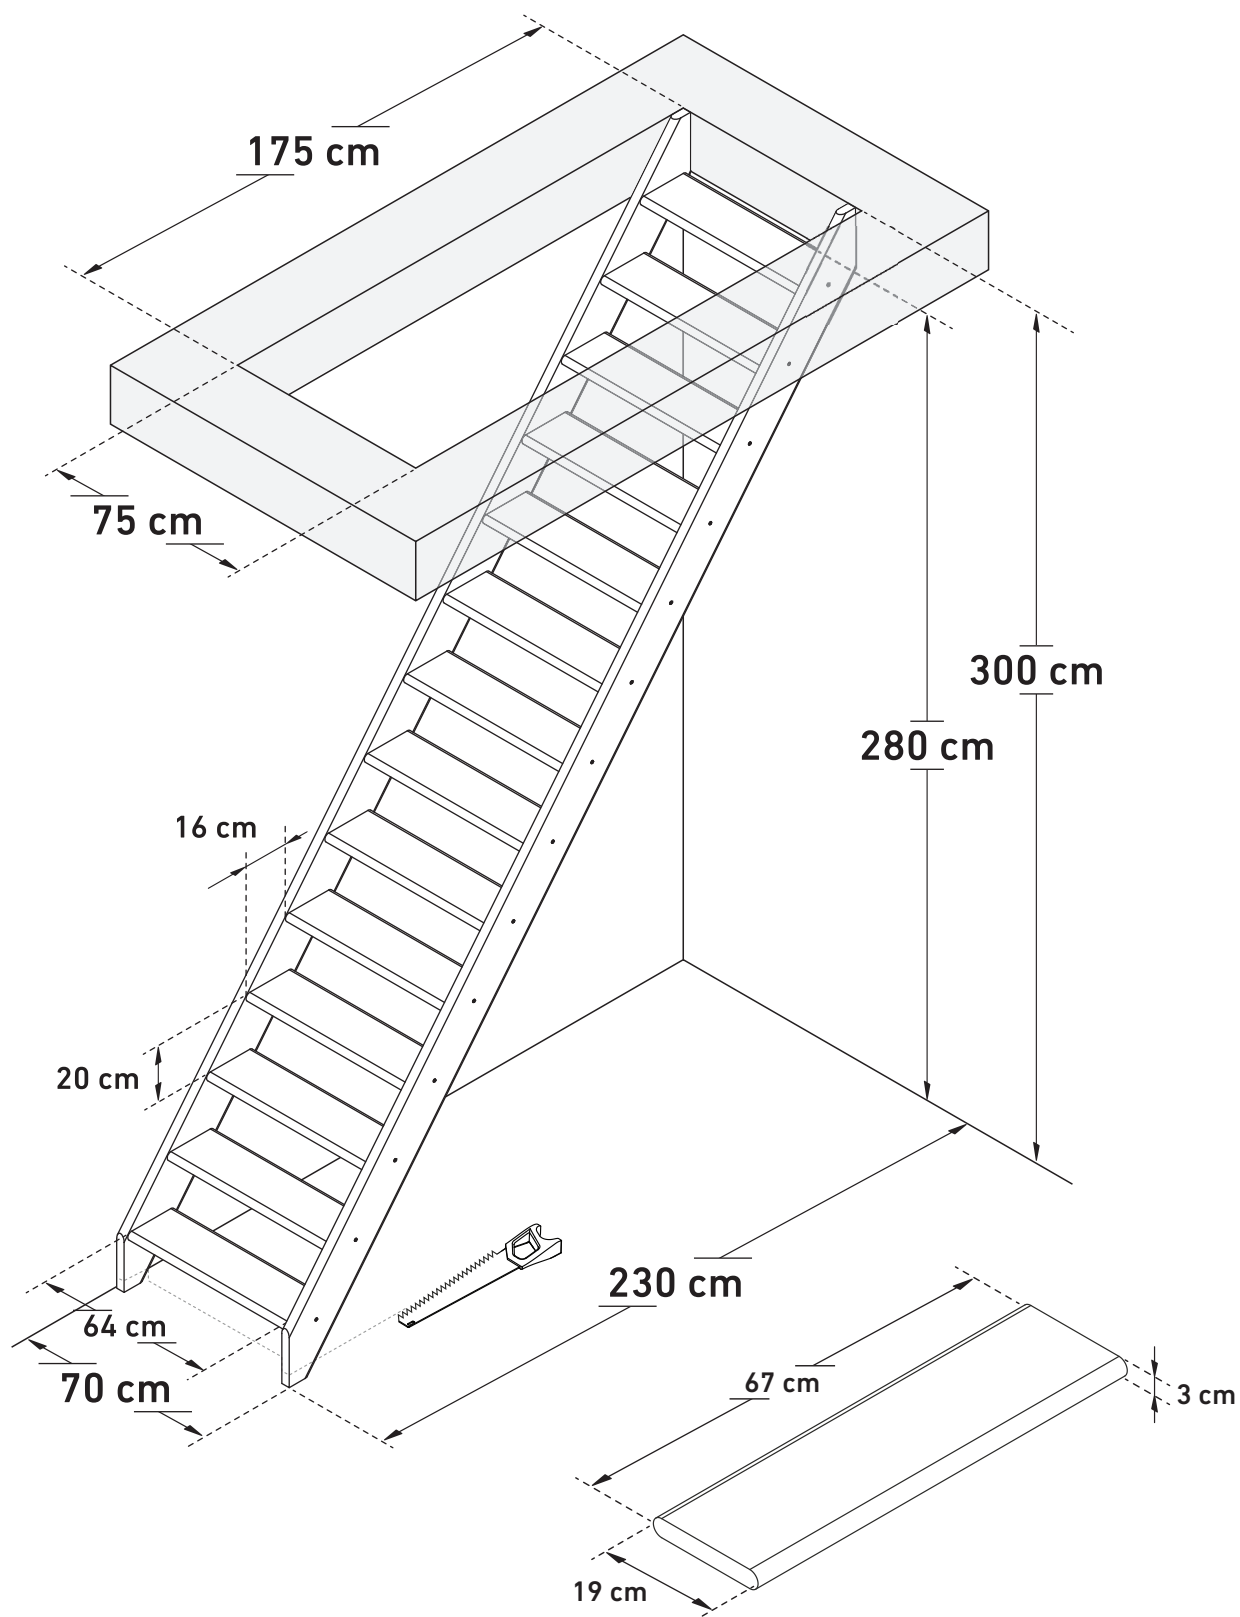

DIMENSIONS

COTTAGE MEDIUM

(STRAIGHT FLIGHT)

24011650

Space saving
51,34°

Wall handrail
365 cm

Max. total weight*
150 kg

www.sogem-sa.com

*Maximum total weight recommended by manufacturer

DIMENSIONS

COTTAGE MEDIUM

(STRAIGHT FLIGHT, BULLNOSE STEP)

24011650

Space saving
51,34°

Wall handrail
390 cm

Max. total weight*
150 kg

www.sogem-sa.com

*Maximum total weight recommended by manufacturer

DIMENSIONS

COTTAGE MEDIUM

(STRAIGHT FLIGHT, BANISTER "E")

Max. total weight*
150 kg

Space saving
51,34°

Space, balusters
12 cm

Space, balusters
13 cm

Height
75 cm

www.sogem-sa.com

*Maximum total weight recommended by manufacturer