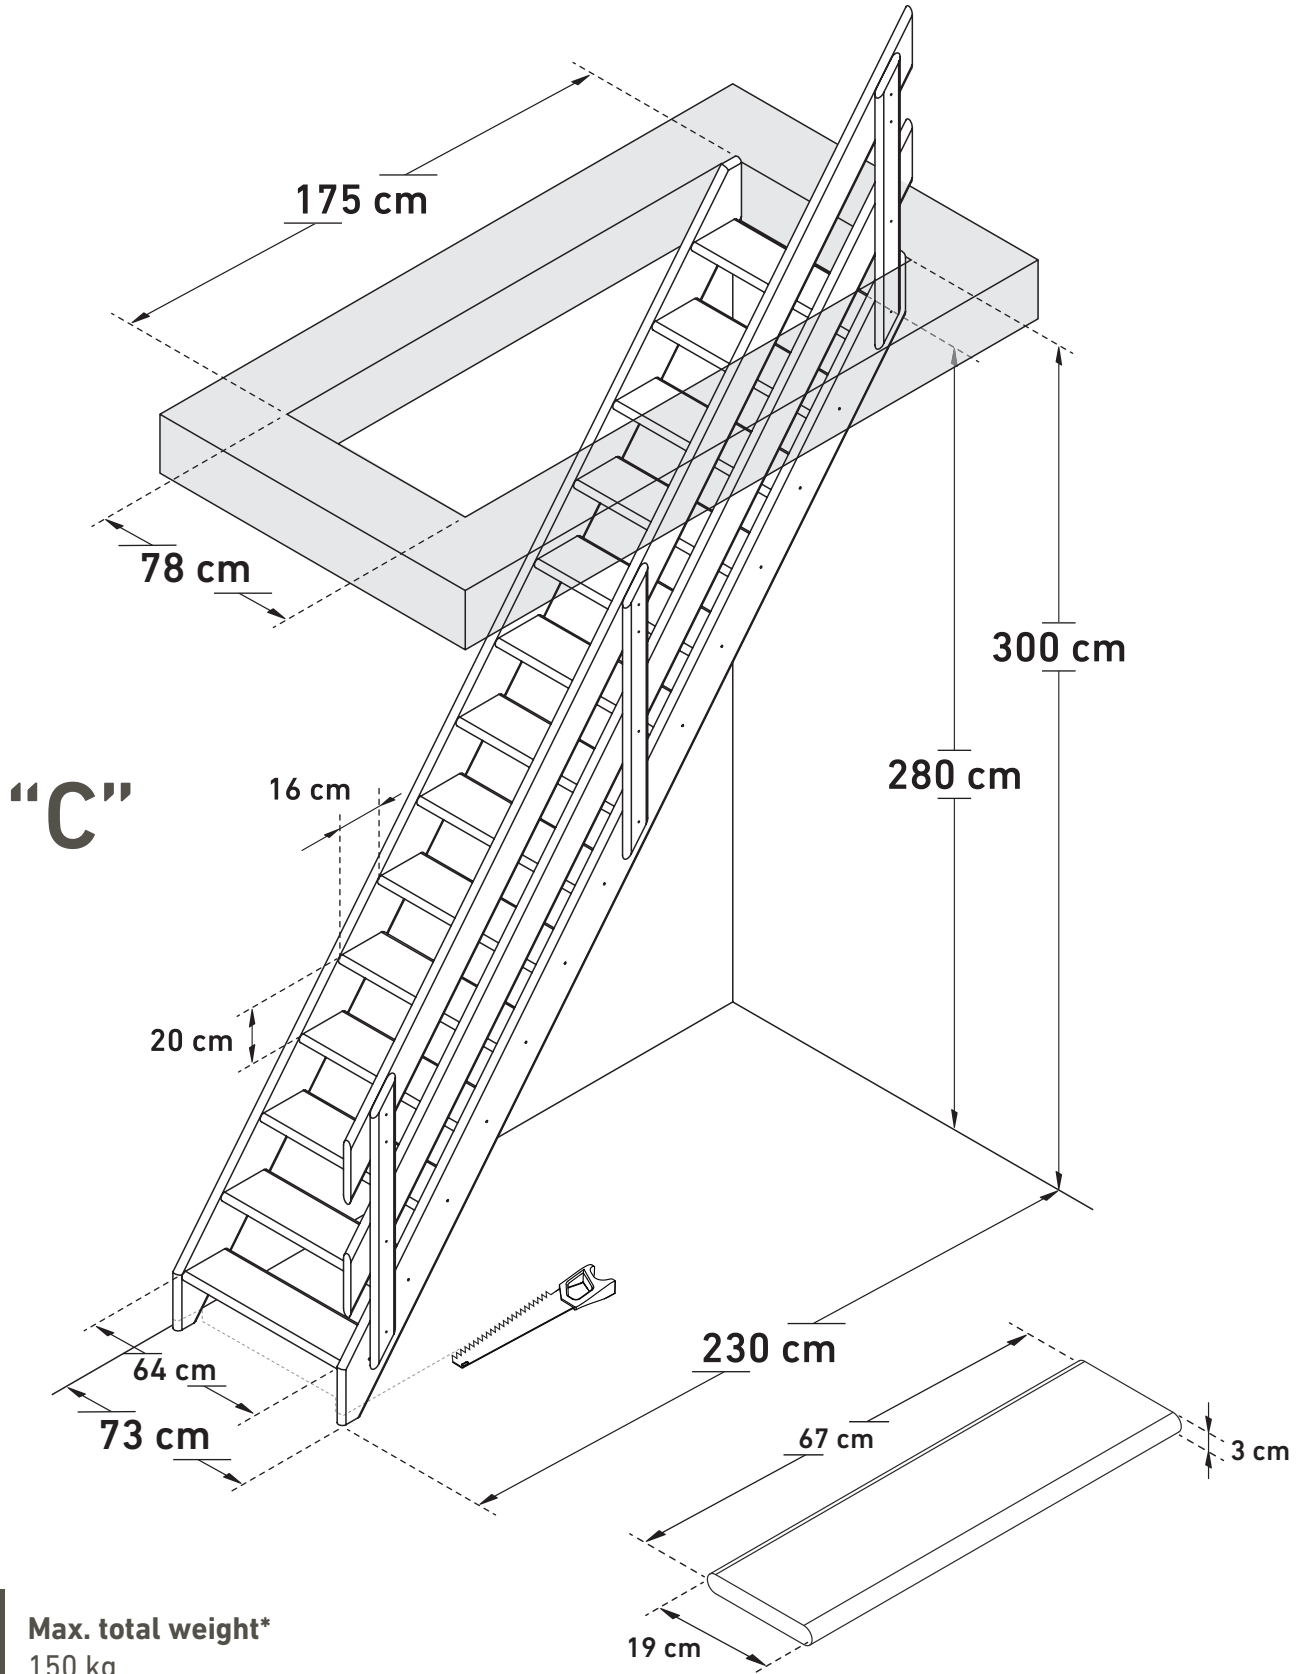

DIMENSIONS

COTTAGE MEDIUM

(STRAIGHT FLIGHT)

24011650

Space saving
51,34°

Wall handrail
365 cm

Max. total weight*
150 kg

www.sogem-sa.com

*Maximum total weight recommended by manufacturer

DIMENSIONS

COTTAGE MEDIUM

(STRAIGHT FLIGHT, BULLNOSE STEP)

24011650

Space saving
51,34°

Wall handrail
390 cm

Max. total weight*
150 kg

Height
90 cm

www.sogem-sa.com

*Maximum total weight recommended by manufacturer

DIMENSIONS

COTTAGE MEDIUM

(STRAIGHT FLIGHT, BANISTER "C")

Max. total weight*
150 kg

Space saving
51,34°

Space, balusters
13 cm

Height
75 cm

www.sogem-sa.com

*Maximum total weight recommended by manufacturer