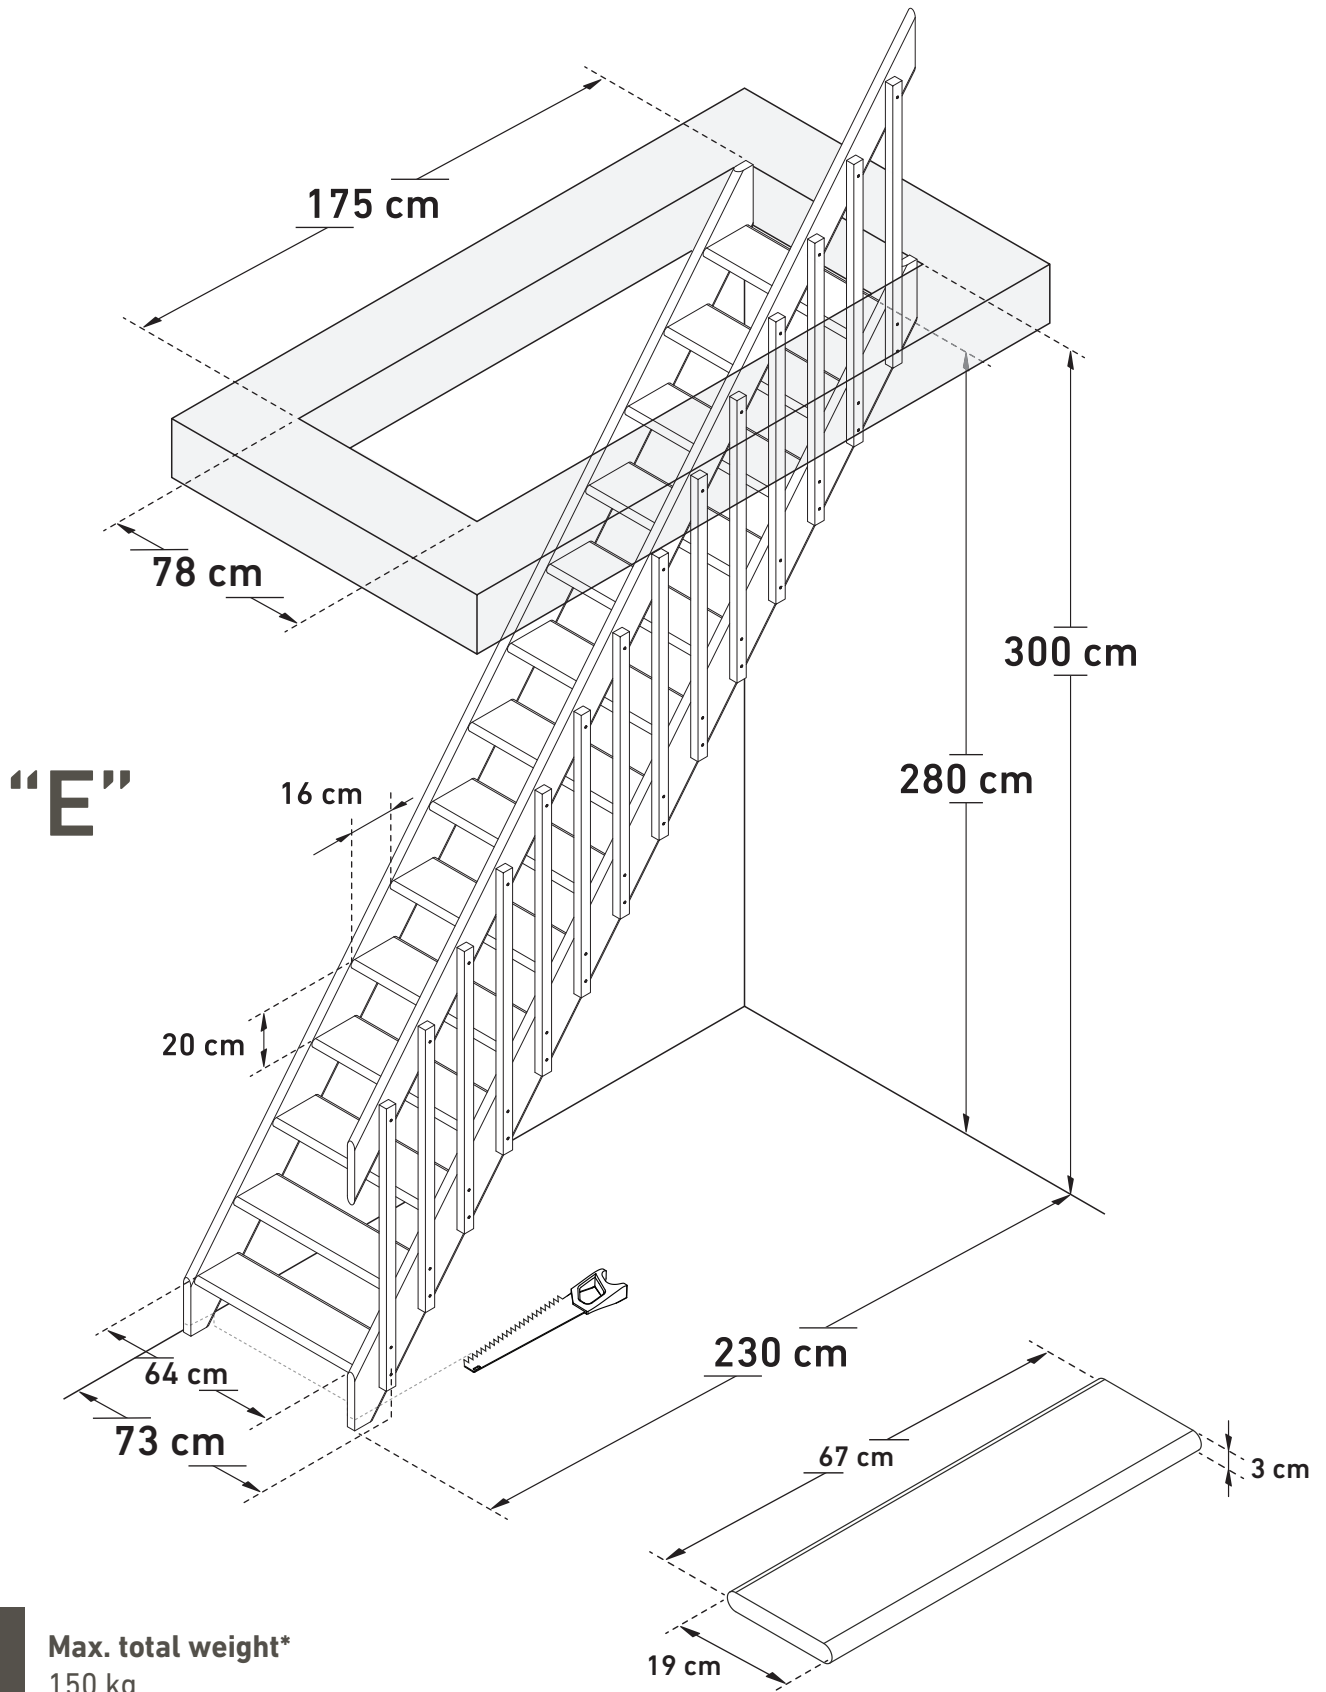

DIMENSIONS

COTTAGE MEDIUM

(STRAIGHT FLIGHT)

24011650

Space saving
51,34°

Wall handrail
365 cm

Max. total weight*
150 kg

www.sogem-sa.com

*Maximum total weight recommended by manufacturer

DIMENSIONS

COTTAGE MEDIUM

(STRAIGHT FLIGHT, BULLNOSE STEP)

24011650

Space saving
51,34°

Wall handrail
390 cm

Max. total weight*
150 kg

www.sogem-sa.com

*Maximum total weight recommended by manufacturer

DIMENSIONS

COTTAGE MEDIUM

(STRAIGHT FLIGHT, BANISTER "E")

Max. total weight*
150 kg

Space saving
51,34°

Space, balusters
12 cm