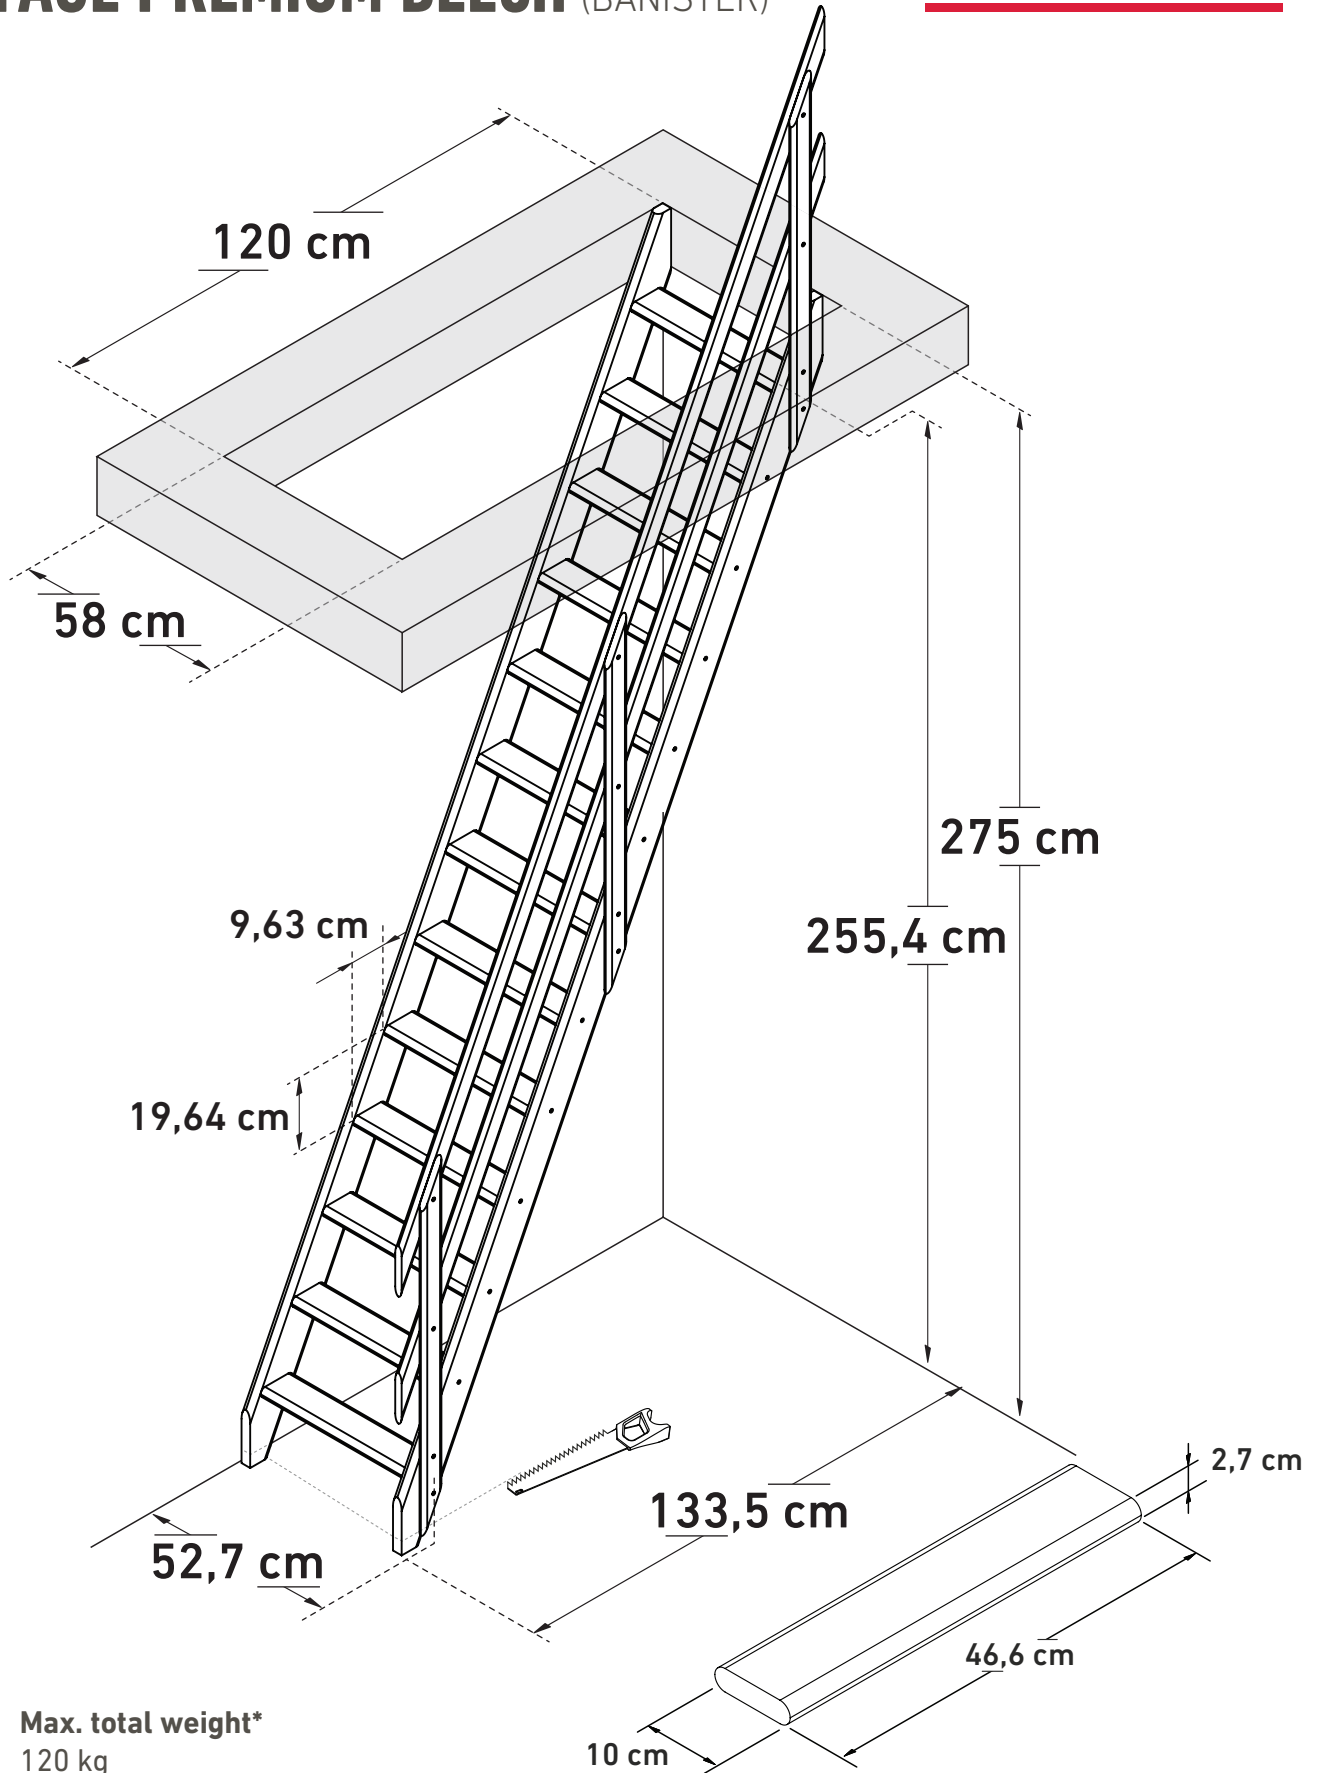

DIMENSIONS
COTTAGE PREMIUM BEECH

Max. total weight*
120 kg

Space saving
63,88°

Wall handrail
300 cm

www.sogem-sa.com

23121250

*Maximum total weight recommended by manufacturer

DIMENSIONS

COTTAGE PREMIUM BEECH (BANISTER)

SOGEM

Max. total weight*
120 kg

Space saving
63,88°

Space, balusters
9 cm

Height
70 cm

www.sogem-sa.com

23100350

*Maximum total weight recommended by manufacturer