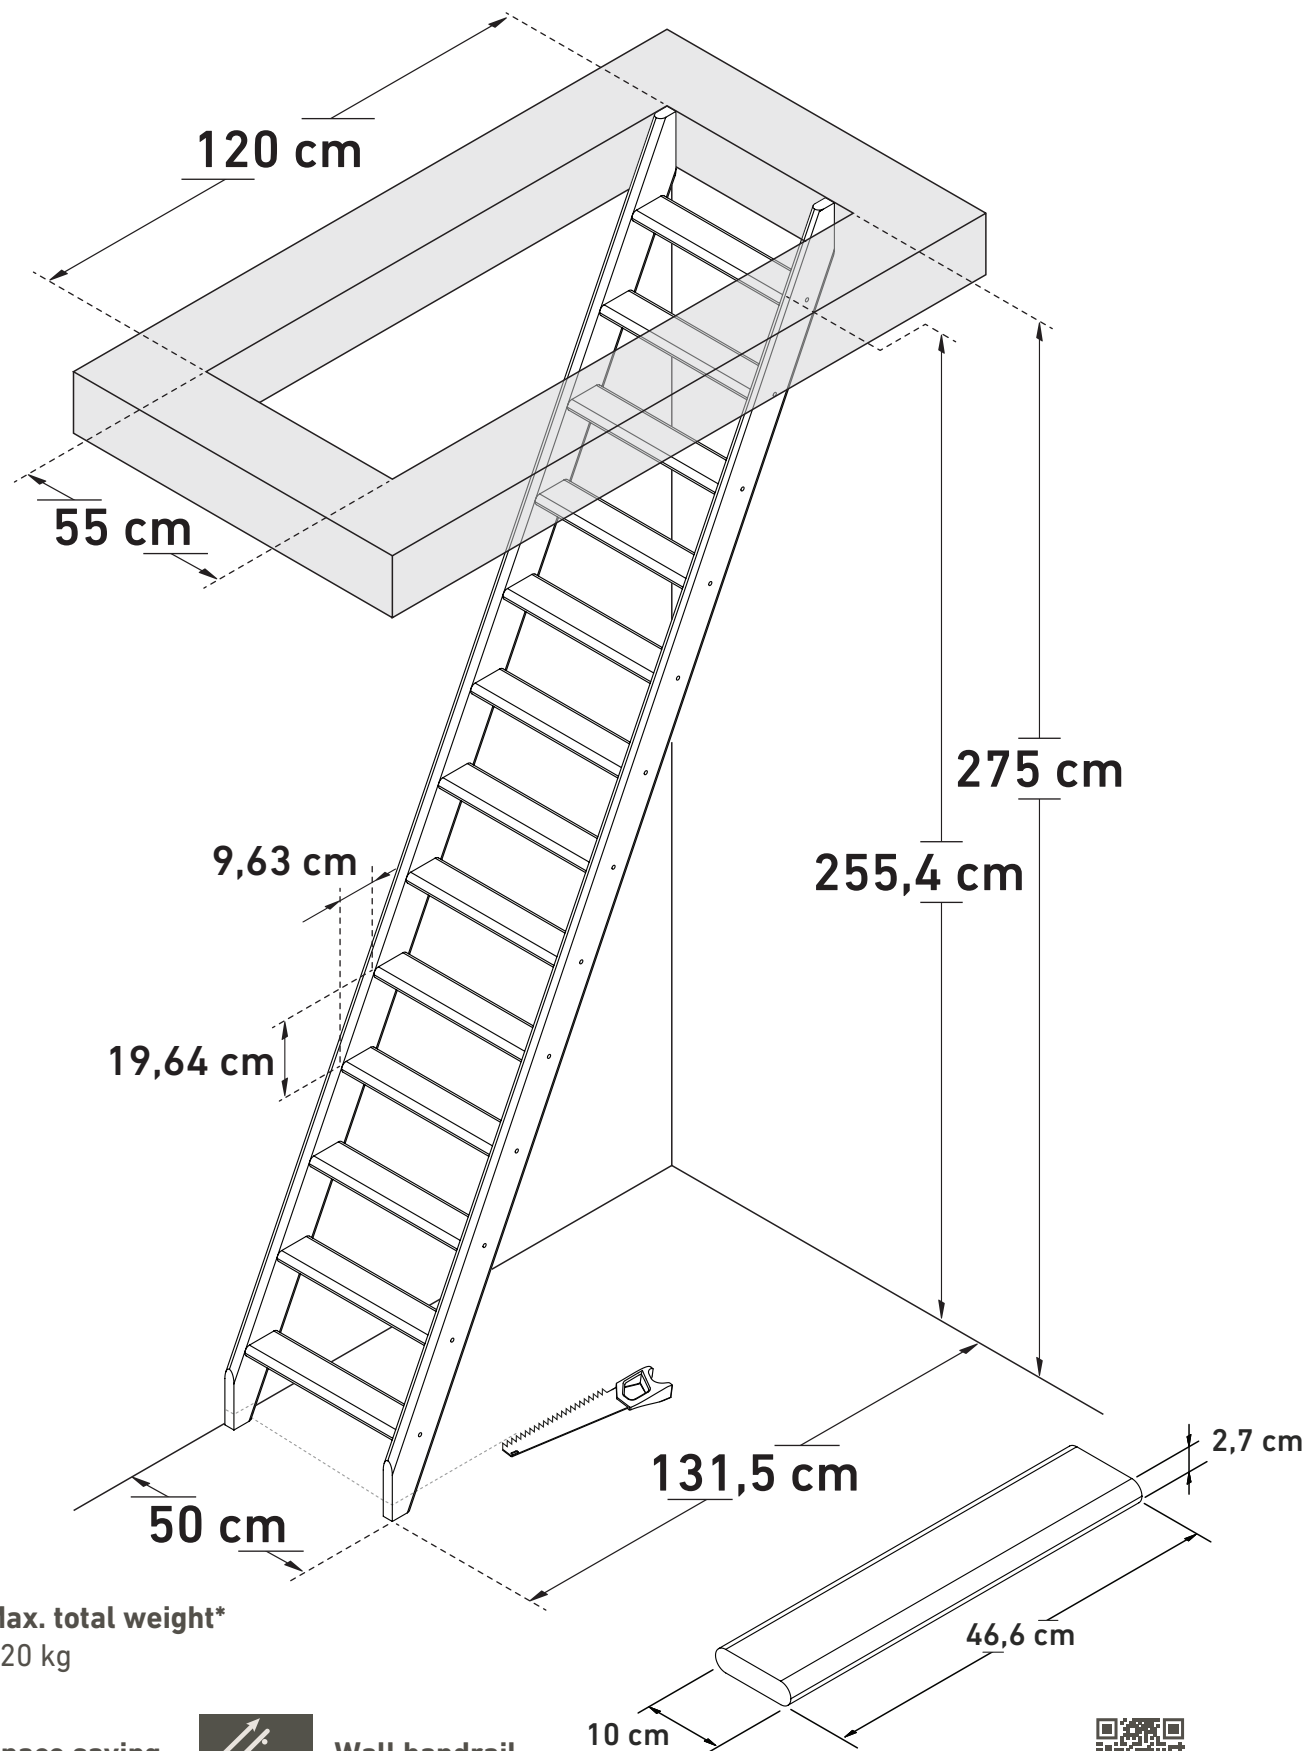

DIMENSIONS
COTTAGE PREMIUM BEECH

Max. total weight*
120 kg

Space saving
63,88°

Wall handrail
300 cm

www.sogem-sa.com

23121250

*Maximum total weight recommended by manufacturer

DIMENSIONS

COTTAGE PREMIUM BEECH (BANISTER)

SOGEM

Max. total weight*
120 kg

Space saving
63,88°

Space, balusters
9 cm

Height
70 cm

www.sogem-sa.com

23100350

*Maximum total weight recommended by manufacturer