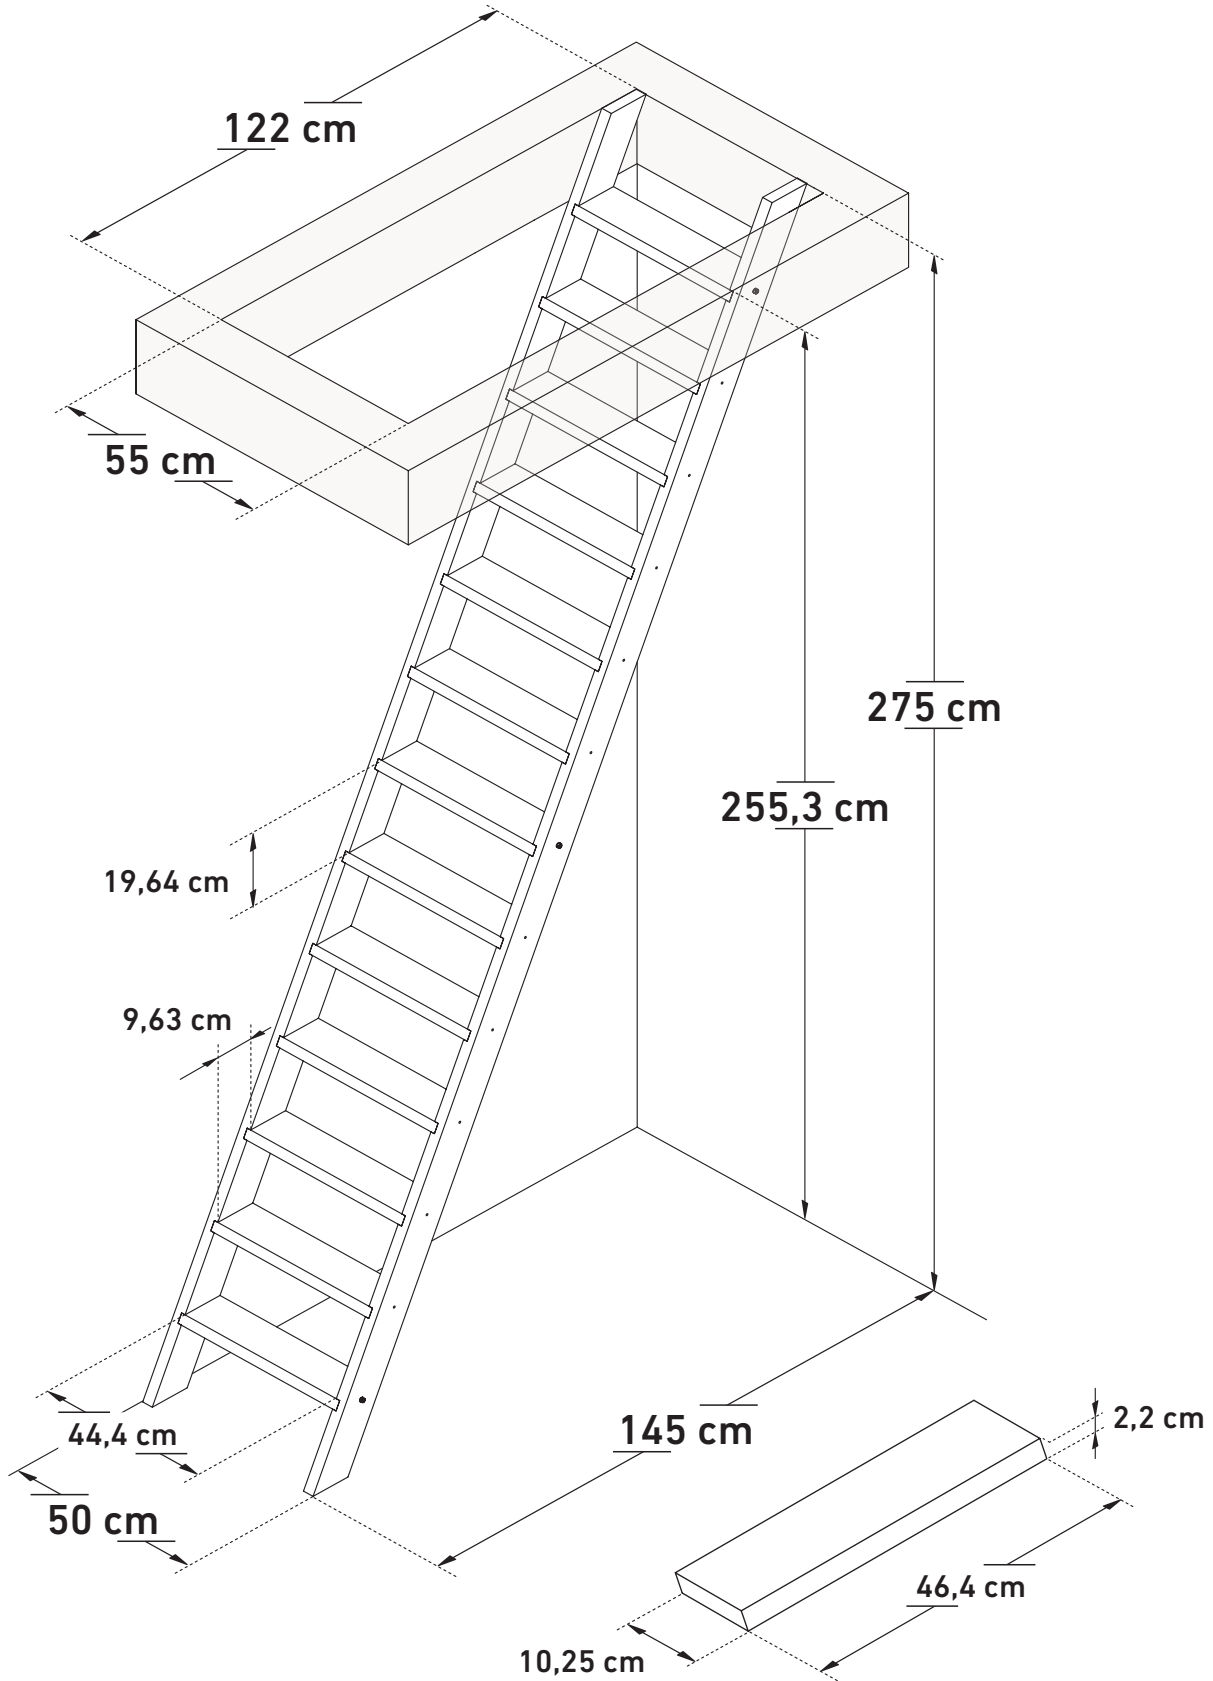

DIMENSIONS

COTTAGE PREMIUM

(STRAIGHT FLIGHT)

24011205

Space saving
63,8°

Wall handrail
300 cm

Max. total weight*
90 kg

*Maximum total weight recommended by manufacturer

www.sogem-sa.com

DIMENSIONS

COTTAGE PREMIUM

(STRAIGHT FLIGHT, BANISTER)

Max. total weight*
90 kg

Space saving
63,8°

Height
72 cm

Space, balusters
10 cm

www.sogem-sa.com

*Maximum total weight recommended by manufacturer

DIMENSIONS

COTTAGE PREMIUM

(STRAIGHT FLIGHT, BANISTER, BULLNOSE STEP)

Max. total weight*
90 kg

Space saving
63,8°

Height
72 cm

Space, balusters
10 cm

www.sogem-sa.com

*Maximum total weight recommended by manufacturer