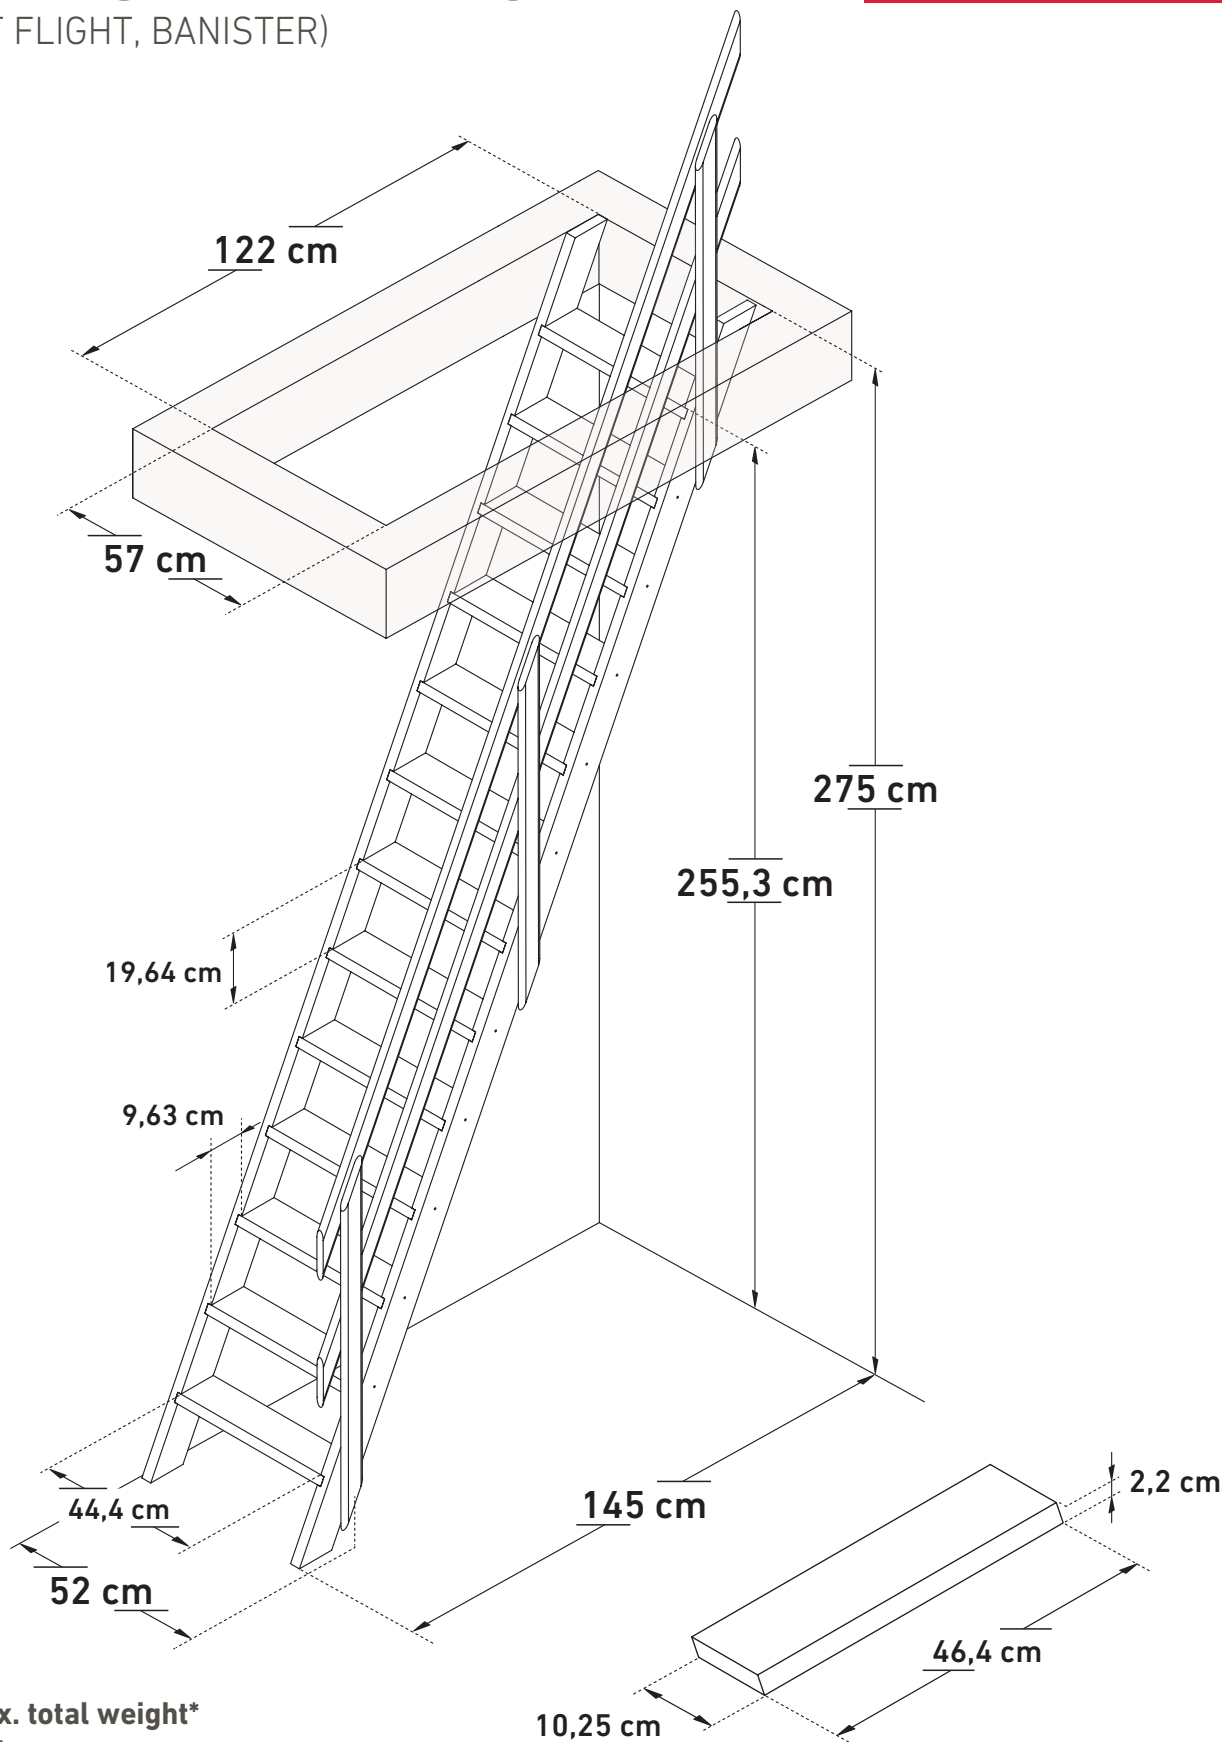

DIMENSIONS

COTTAGE PREMIUM

(STRAIGHT FLIGHT)

24011205

Space saving
63,8°

Wall handrail
300 cm

Max. total weight*
90 kg

*Maximum total weight recommended by manufacturer

www.sogem-sa.com

DIMENSIONS

COTTAGE PREMIUM

(STRAIGHT FLIGHT, BANISTER)

Max. total weight*
90 kg

Space saving
63,8°

Height
72 cm

Space, balusters
10 cm

www.sogem-sa.com

*Maximum total weight recommended by manufacturer

DIMENSIONS

COTTAGE PREMIUM

(STRAIGHT FLIGHT, BANISTER, BULLNOSE STEP)

Max. total weight*
90 kg

Space saving
63,8°

Height
72 cm

Space, balusters
10 cm

www.sogem-sa.com

*Maximum total weight recommended by manufacturer