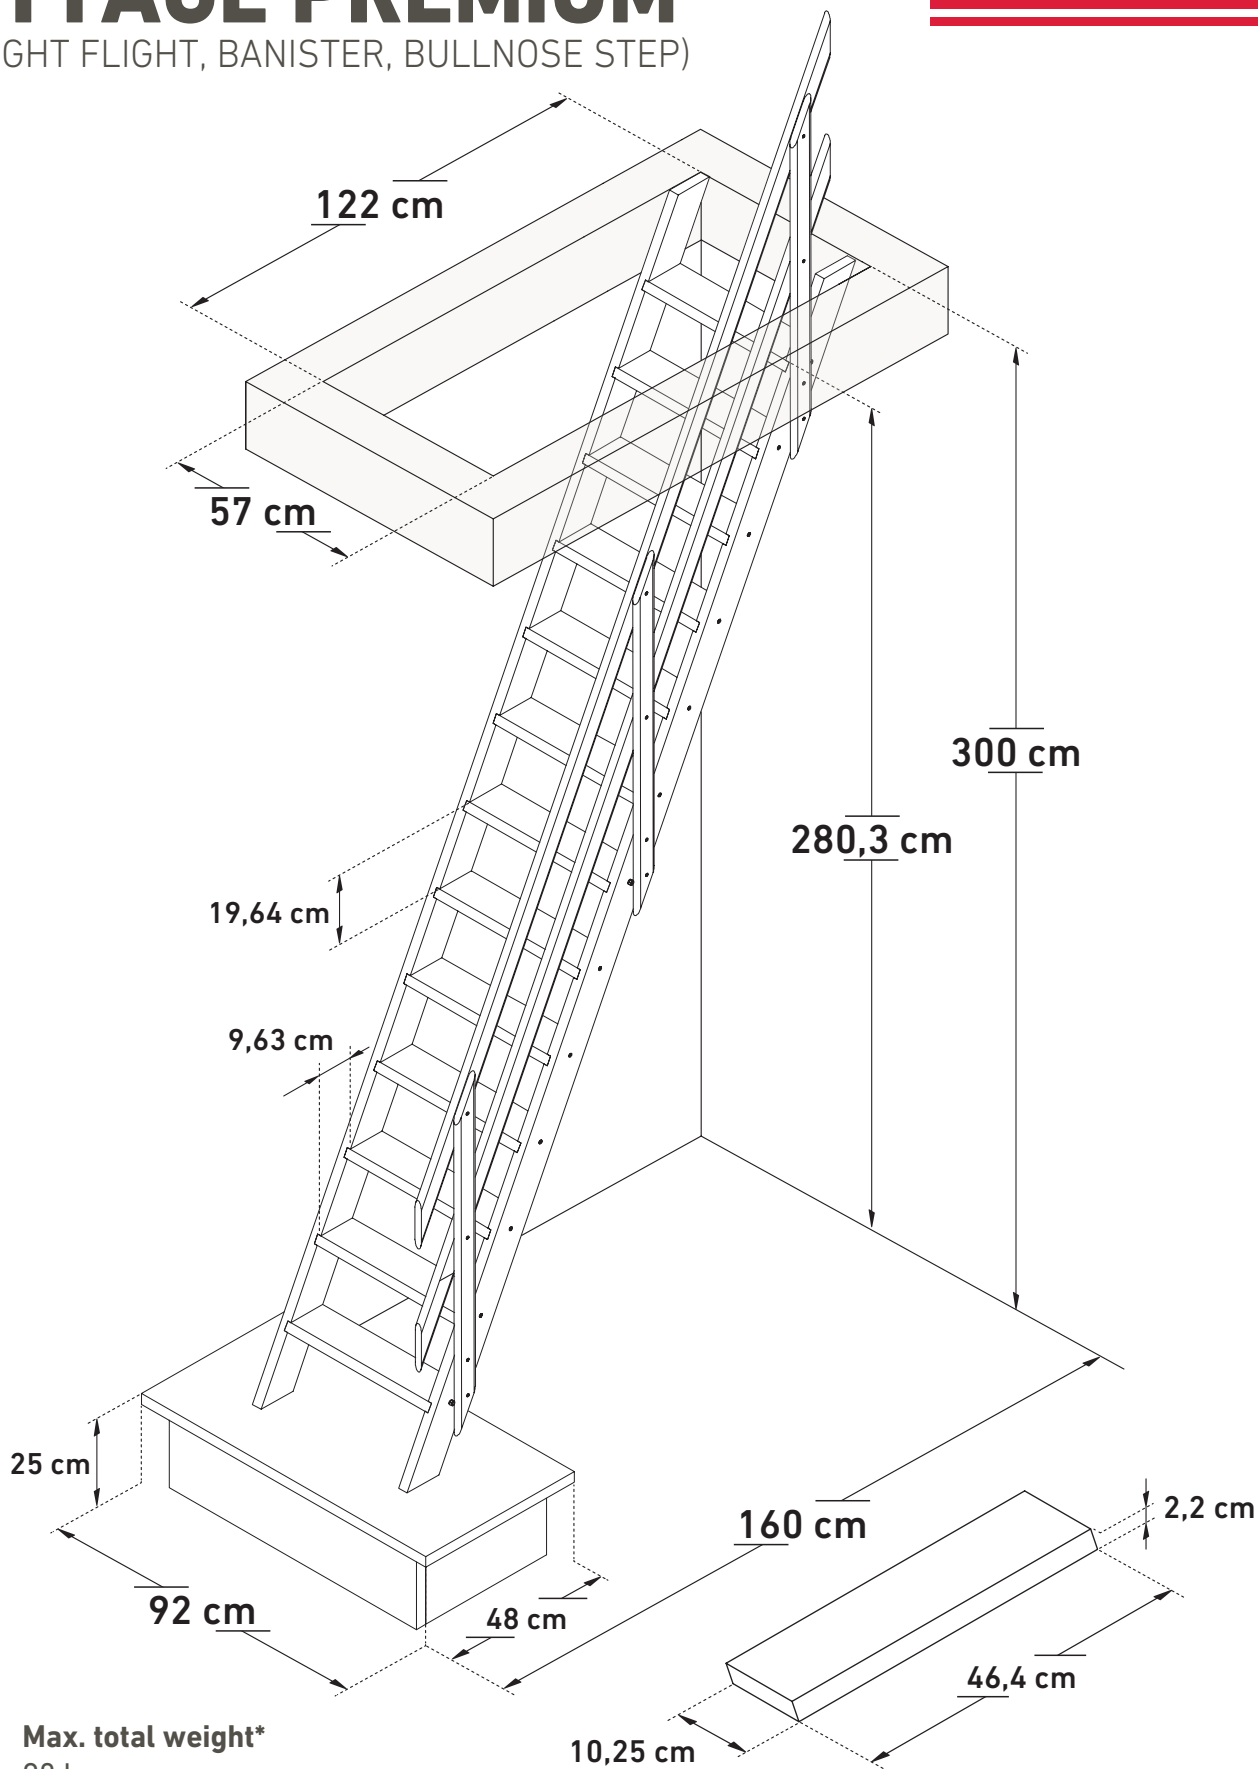

DIMENSIONS

COTTAGE PREMIUM

(STRAIGHT FLIGHT)

24011205

Space saving
63,8°

Wall handrail
300 cm

Max. total weight*
90 kg

*Maximum total weight recommended by manufacturer

www.sogem-sa.com

DIMENSIONS

COTTAGE PREMIUM

(STRAIGHT FLIGHT, BANISTER)

Max. total weight*
90 kg

Space saving
63,8°

Height
72 cm

Space, balusters
10 cm

www.sogem-sa.com

*Maximum total weight recommended by manufacturer

DIMENSIONS

COTTAGE PREMIUM

(STRAIGHT FLIGHT, BANISTER, BULLNOSE STEP)

Max. total weight*
90 kg

Space saving
63,8°

Height
72 cm

Space, balusters
10 cm

www.sogem-sa.com

*Maximum total weight recommended by manufacturer