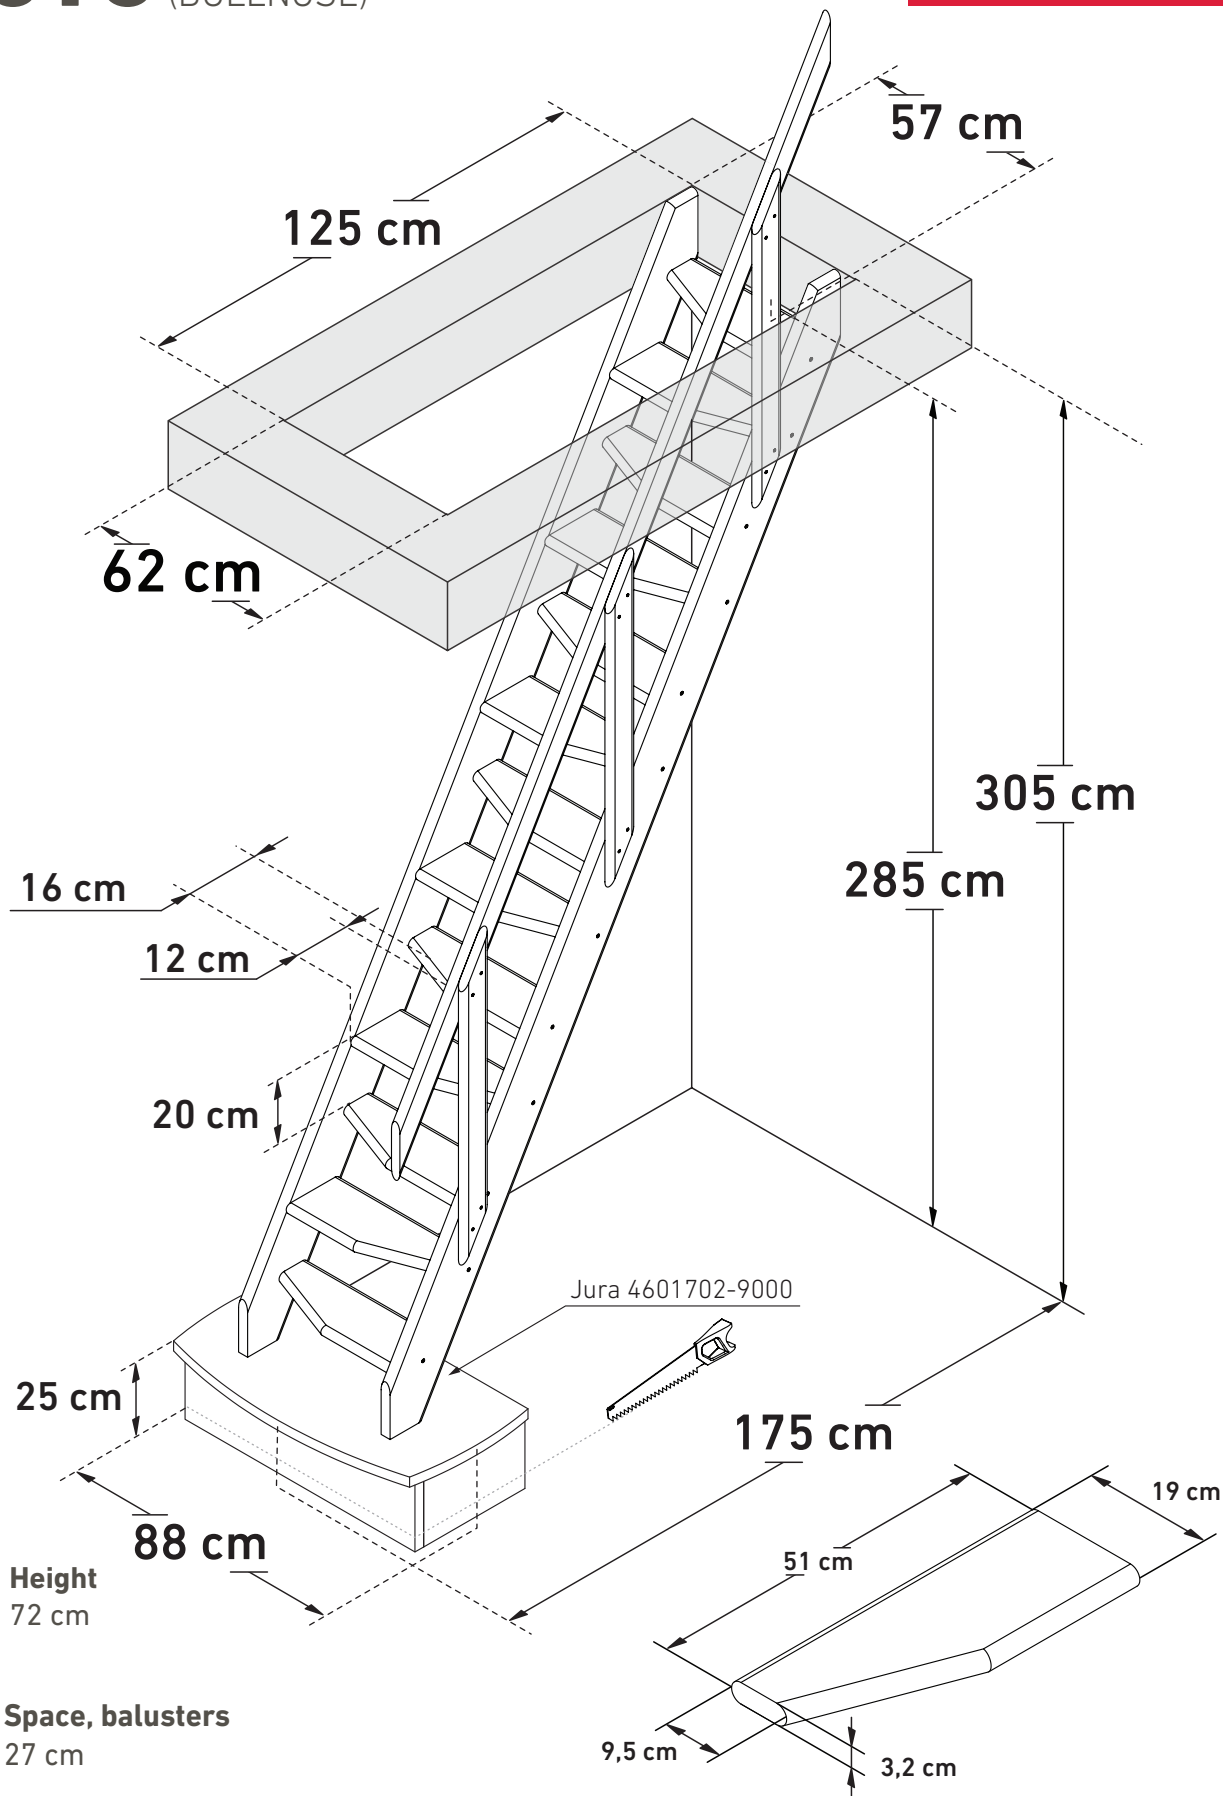

DIMENSIONS
KYOTO

SOGEM

Height
72 cm

Space, balusters
27 cm

Space saving
60°

Max. total weight*
150 kg

www.sogem.eu

*Maximum total weight recommended by manufacturer

DIMENSIONS
KYOTO (BULLNOSE)

SOGEM

Height
72 cm

Space, balusters
27 cm

Space saving
60°

Max. total weight*
150 kg

www.sogem.eu

*Maximum total weight recommended by manufacturer