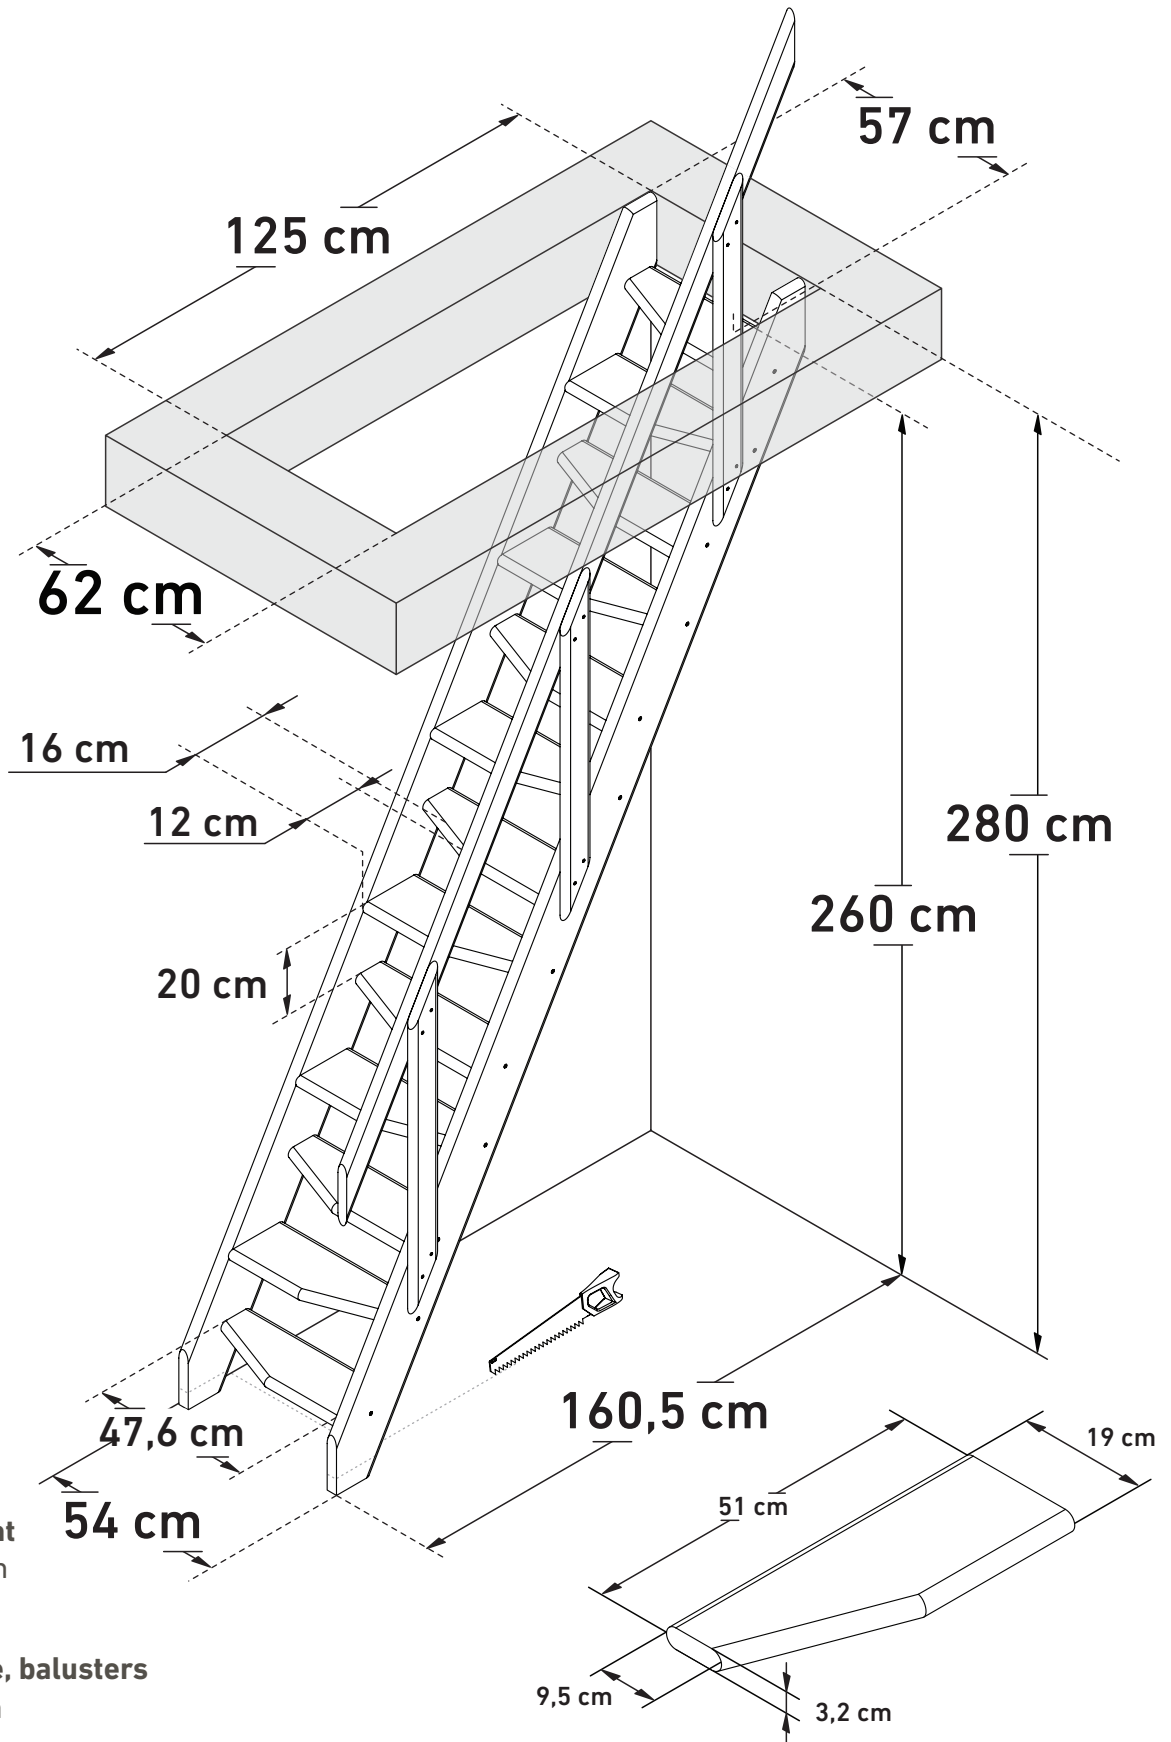

DIMENSIONS
KYOTO

SOGEM

Height
72 cm

Space, balusters
27 cm

Space saving
60°

Max. total weight*
150 kg

www.sogem.eu

*Maximum total weight recommended by manufacturer

DIMENSIONS
KYOTO (BULLNOSE)

SOGEM

Height
72 cm

Space, balusters
27 cm

Space saving
60°

Max. total weight*
150 kg

www.sogem.eu

*Maximum total weight recommended by manufacturer