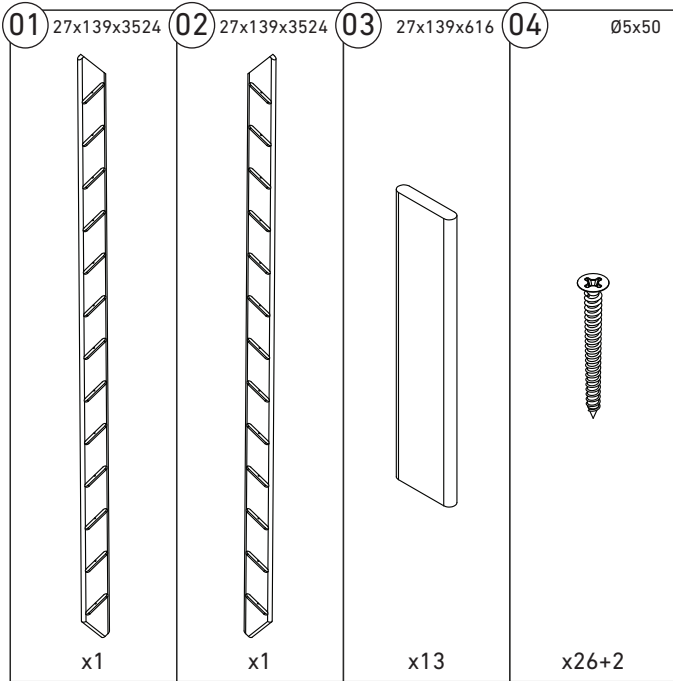

beech

COTTAGE JUNIOR

STAIRCASE | ECHELLE | LADDER | WANGENSPARTREPPE
ESCALERA | ESCADA | ESCALA | SCARĂ

- Acm
- B.....cm
- Ccm
- Dcm
- Ecm
- Fcm

Max. total weight*
150 kg

Space saving
51,34°

Wall handrail
340 cm

*Maximum total weight recommended by manufacturer

3