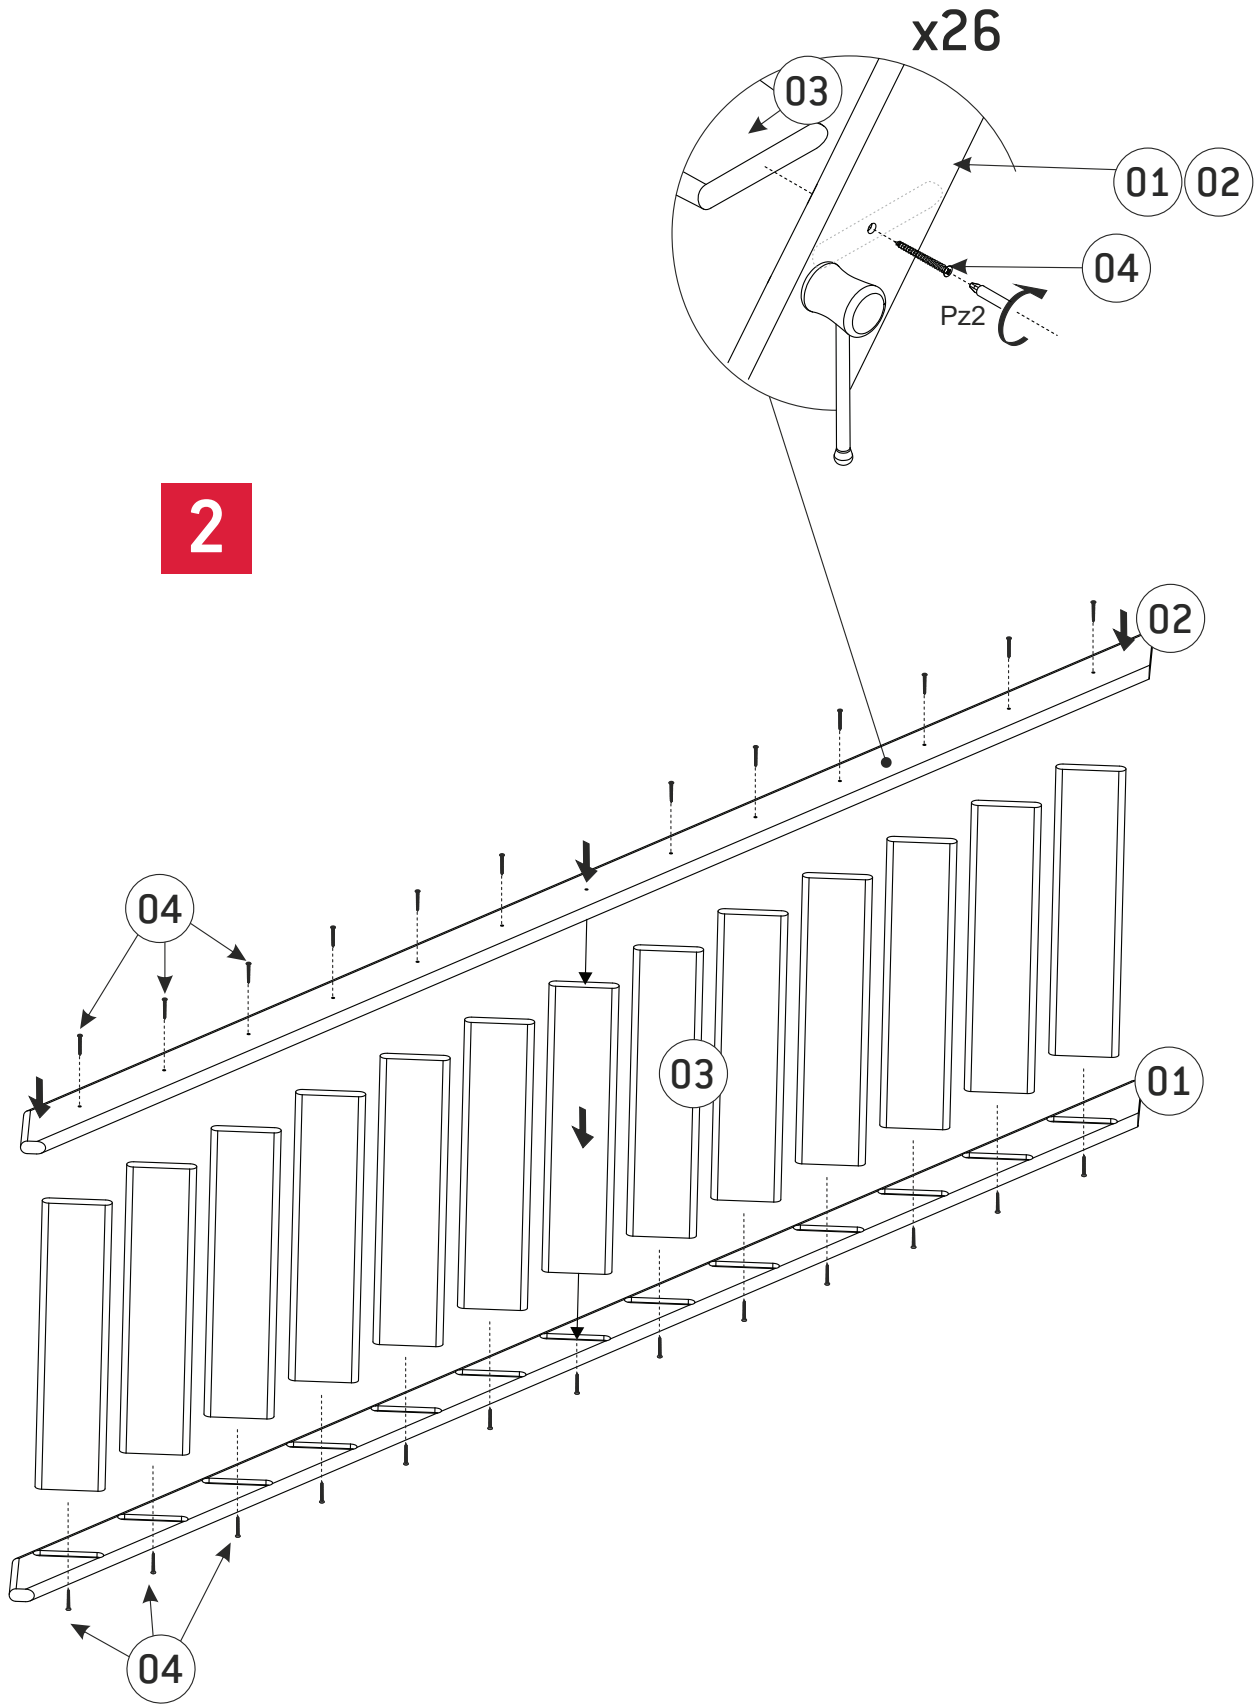

beech

COTTAGE JUNIOR

STAIRCASE | ECHELLE | LADDER | WANGENSPARTREPPE
ESCALERA | ESCADA | ESCALA | SCARĂ

- Acm
- B.....cm
- Ccm
- Dcm
- Ecm
- Fcm

Max. total weight*
150 kg

Space saving
51,34°

Wall handrail
340 cm

*Maximum total weight recommended by manufacturer

3