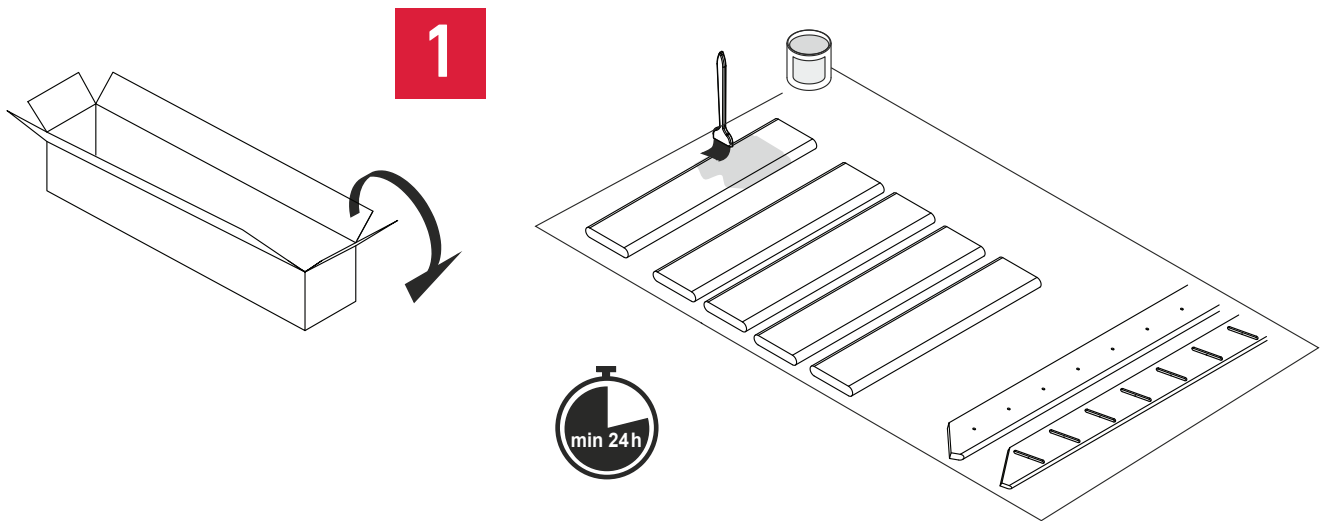

beech

COTTAGE JUNIOR

STAIRCASE | ECHELLE | LADDER | WANGENSPARTREPPE
ESCALERA | ESCADA | ESCALA | SCARĂ

- Acm
- B.....cm
- Ccm
- Dcm
- Ecm
- Fcm

Max. total weight*
150 kg

Space saving
51,34°

Wall handrail
340 cm

*Maximum total weight recommended by manufacturer

3