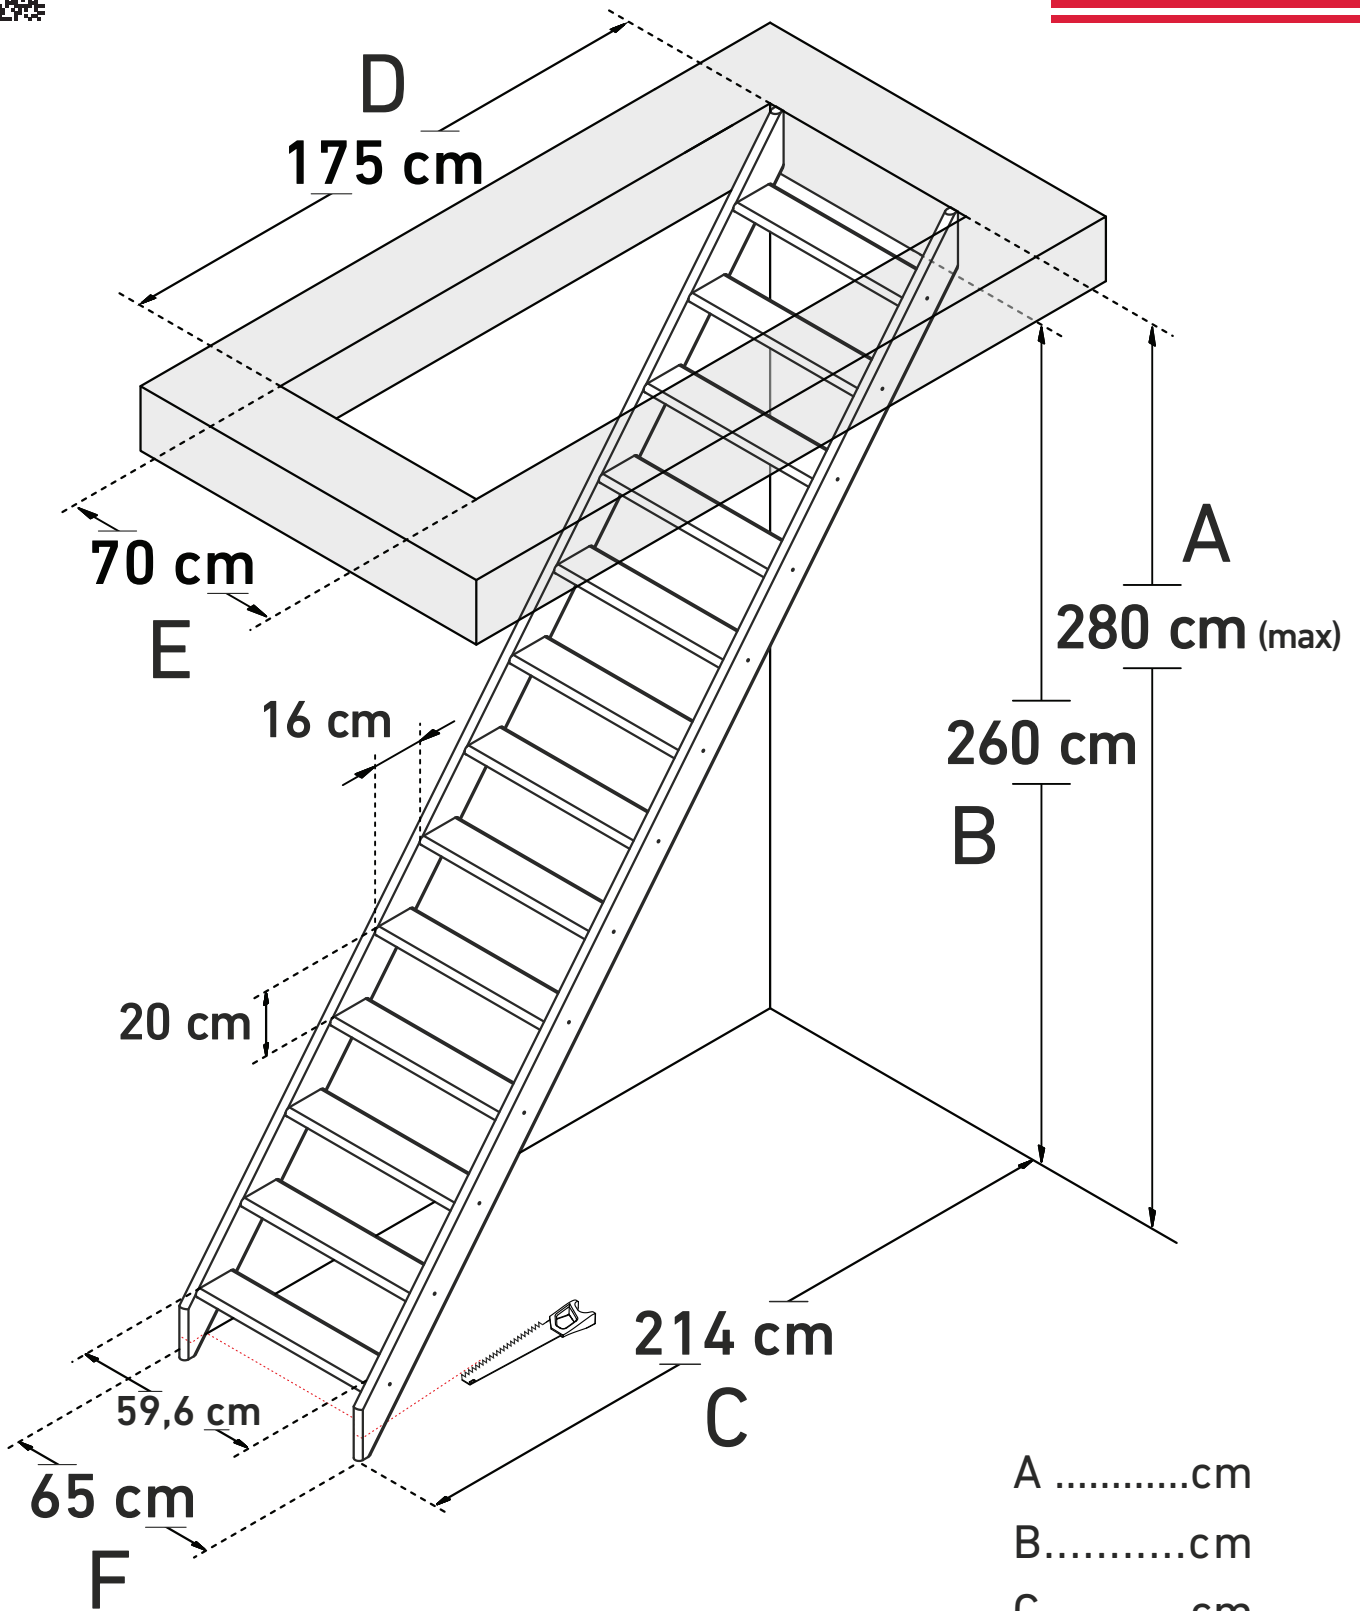

beech

COTTAGE JUNIOR

STAIRCASE | ECHELLE | LADDER | WANGENSPARTREPPE
ESCALERA | ESCADA | ESCALA | SCARĂ

- Acm
- B.....cm
- Ccm
- Dcm
- Ecm
- Fcm

Max. total weight*
150 kg

Space saving
51,34°

Wall handrail
340 cm

*Maximum total weight recommended by manufacturer

3