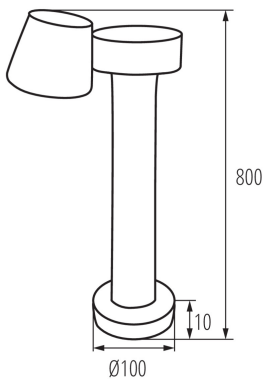

32533 DROMI LED 80 7W-GR

LED garden lighting fixture