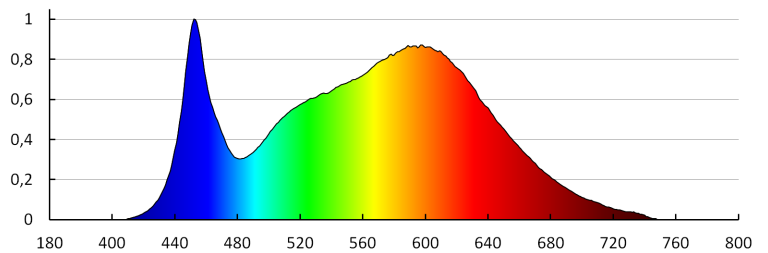

LOGISTIC DATA:

Unit of measurement: unit
Packaging method: 6
Number of units in the secondary packaging: 1
Number of units in the packaging: 6
Net unit weight [g]: 1106
Grammage [g]: 1570
Length of a unit pack [cm]: 11
Width of a unit pack [cm]: 18
Height of a unit pack [cm]: 81
Weight of a cardboard box [kg]: 9.42
Width of a cardboard box [cm]: 35
Height of a cardboard box [cm]: 83.5
Length of a cardboard box [cm]: 39
Volume of a cardboard box [m³]: 0.113978

KANLUX S.A. (kat 32533) DROMI LED 80 7W-GR / LDC (Polar)