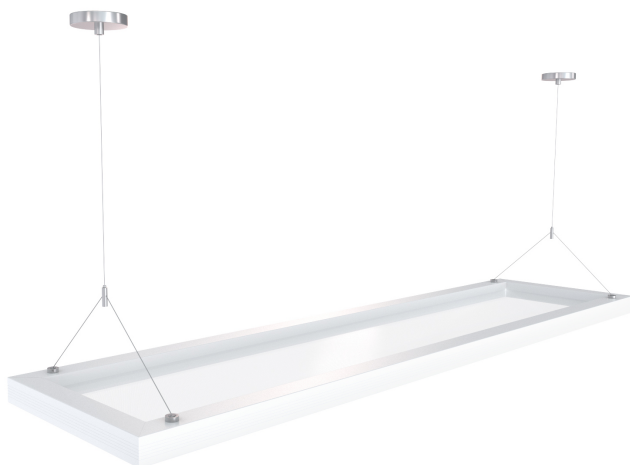

Product name	Modee LED Panel PMMA 300x1200mm 40W 4000K PHILIPS driver (3600 lumen)
Product code	MPL-GP30X1204000K40W100
Valid from	2021.07.14.

5 YEARS
GUARANTEE

PRODUCT DETAILS

Color temperature	4000K (neutral white)
Material	Alu-polycarbonate
Shape	Panel
Base	AC
Wattage	40W
Wattage reference	-
Lumen Output	3600 lumen
Lumen/wattage	90 lumen/watt
Power factor	>0.95
Voltage	AC200-240V
Beam Angle	120°
Dimmable	No
Dimensions	L1200xW300xH34mm
Energy label (new)	F
Lifetime	50.000h
CRI	≥80
IP	IP20
Driver	PHILIPS Xitanium 54W 0.9/1.05A 51V DS 230V
UGR	≤19
Light Distribution	55% down, 45% up