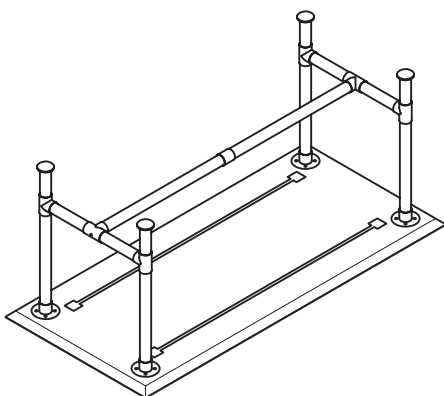

16x

1

2

Tables with a length or more than 200 cm are equipped with a tension regulator / pull rod. The table top can be aligned by adding or decreasing tension.

3

4