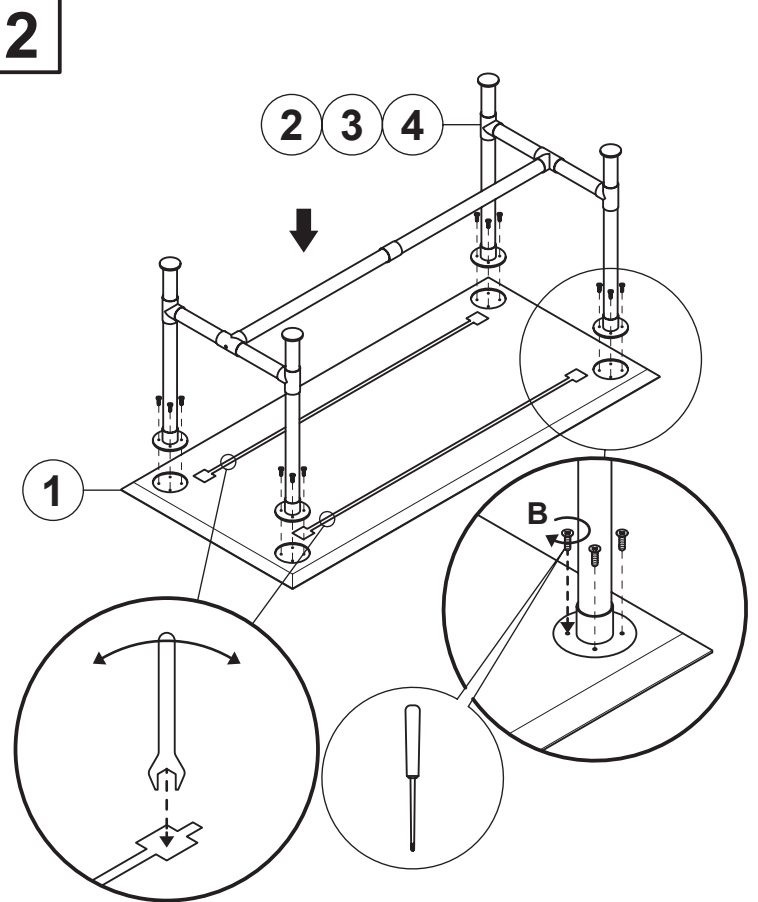

1x

4

1x

A

M 6x50

2x

B

5x20

16x

1

2

Tables with a length or more than 200 cm are equipped with a tension regulator / pull rod. The table top can be aligned by adding or decreasing tension.

3

4