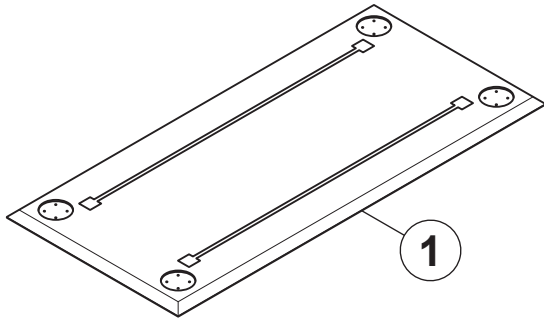

# Manual

recommended tools:

Furniture: Table

Article: Ditte

1x

2

2x

3

1x

4

1x

A

M 6x50

2x

B

5x20

16x

1

2

Tables with a length or more than 200 cm are equipped with a tension regulator / pull rod. The table top can be aligned by adding or decreasing tension.

3

4