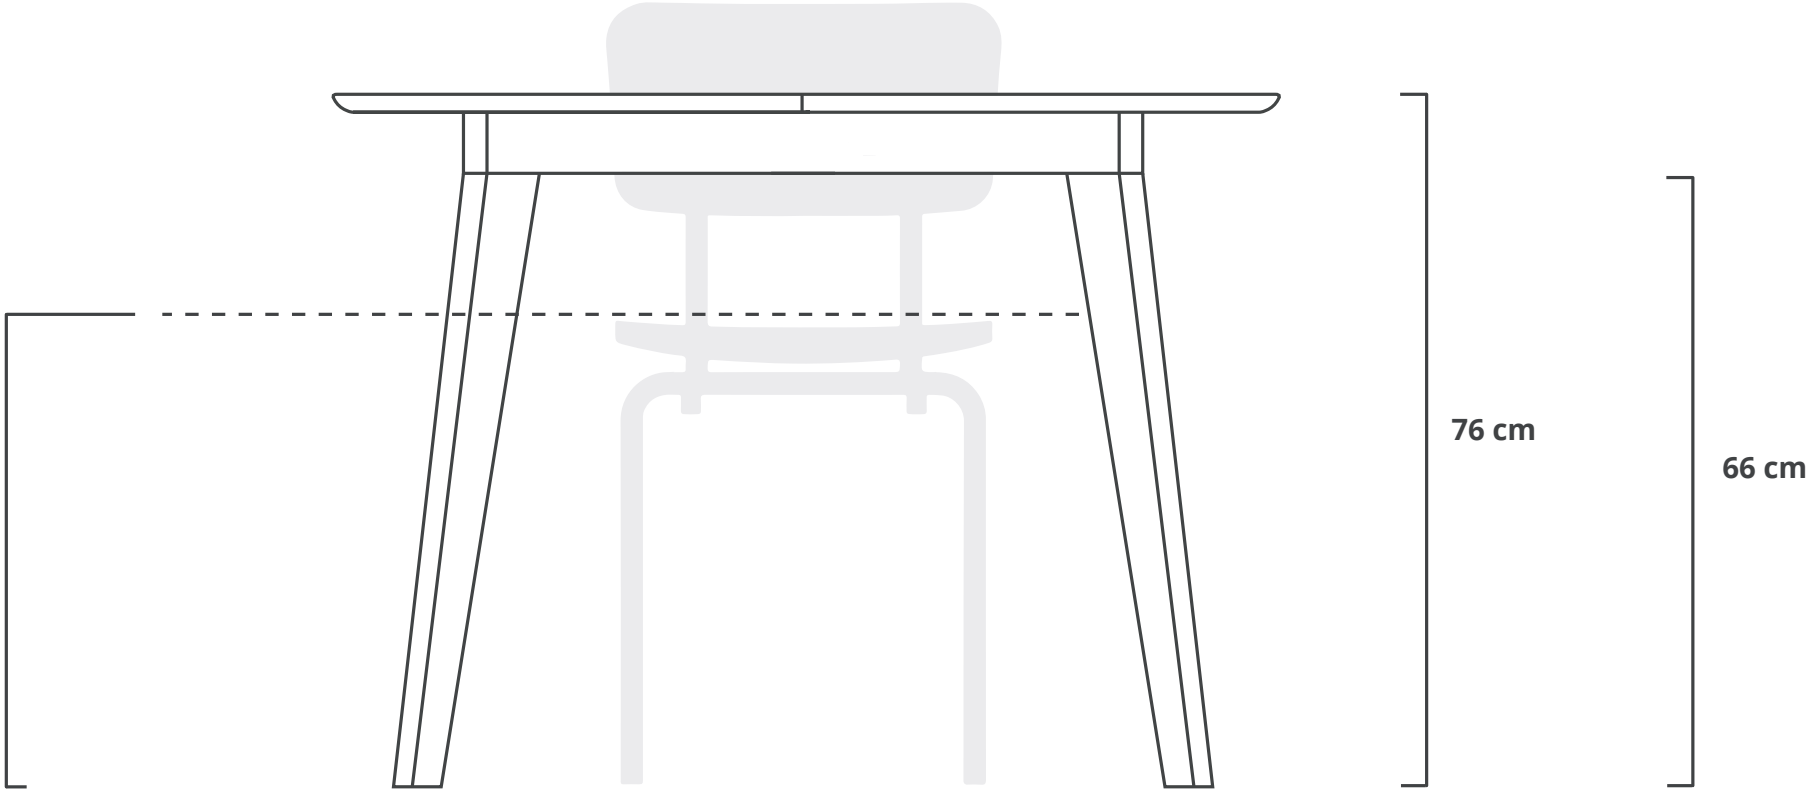

NONNE EXTENDABLE

Average
seat height
47 cm

76 cm

66 cm
