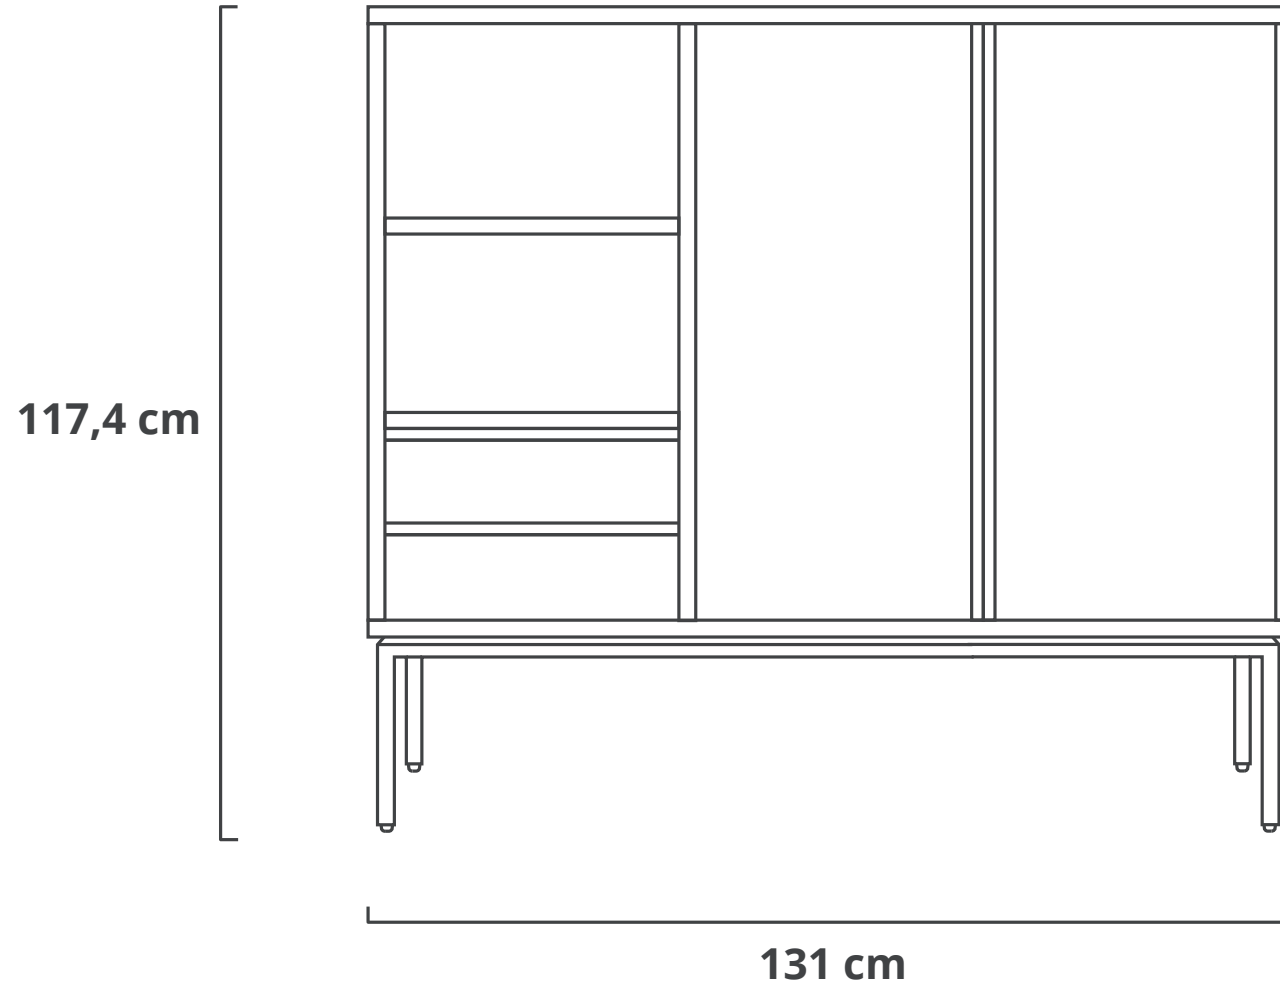

TEMPELMAN AP HIGHBOARD KAST

| TEMPELMAN AP
HIGHBOARD CABINET

de
Machinekamer

Diepte: 42 cm | Depth: 42 cm