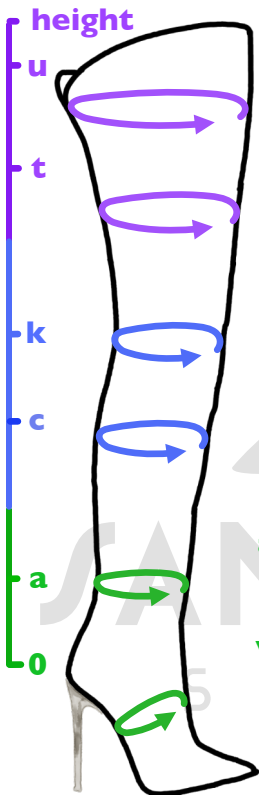

Boot measurement sheet for:

Size

Boot model

	Circumference left / right mm	Height in mm
top	<input type="text"/>	<input type="text"/>
	Measure at standard height for your size	
thigh	<input type="text"/>	<input type="text"/>
knee	<input type="text"/>	<input type="text"/>
	Measure at knee bend and broadest calf	
calf	<input type="text"/>	<input type="text"/>
	Measure just above the ankle bone	
ankle	<input type="text"/>	<input type="text"/>
vamp	<input type="text"/>	Measure vamp and foot on the broadest part
foot	<input type="text"/>	

Boot measurement sheet for:

Size

Boot model

height

Circumference
left / right mm

Height
in mm

top

u

thigh

t

knee

k

calf

c

ankle

a

vamp

foot length

foot width

Need assistance? www.sanctumshoes.com/custom/

Take your custom boot measurements

Circumference
left / right mm

Height
in mm

top