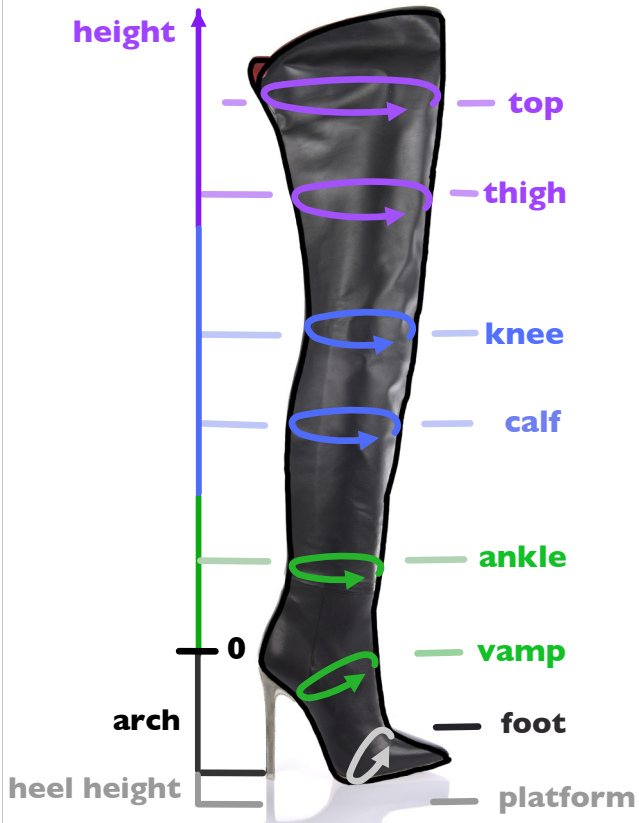

vamp
Measure vamp and foot on the broadest part

0

foot

Need assistance? Please contact us!

Take your custom boot measurements

height

Circumference
left / right mm

Height
in mm

top
Measure at standard height for your size

thigh

knee
Measure at knee bend and broadest calf

calf
Measure just above the ankle bone

ankle

vamp

foot

Measure vamp and foot on the broadest part

0

Need assistance? Please contact us!

How to measure your feet and legs?

1. take your measurements preferably in the morning
2. stand on your feet without heels; measure both feet/legs
3. use a flexible tape measure with millimeter-scale
4. pull the tape measure as tight as you want the boot to become
5. compare the measurements with the reference for your size below

REFERENCE SIZING	36	37	38	39	40	41	42	43	44	45	46	47
<i>UK women size</i>	3	4	5	6	6.5	7	7.5	8-8.5	9.5	10.5	12	12.5
<i>USA women size</i>	6	6.5	7.5	8.5	9	9.5	10	10.5	12	13	14	15
foot length	232	239	246	253	259	266	273	279	286	293	299	306
foot circumference	215	221	227	232	238	243	248	253	258	263	278	283
ankle circumference	220	226	232	238	244	250	256	262	268	274	280	284
calf circumference	340	348	356	364	372	380	388	396	404	412	420	428
knee circumference	350	358	366	374	382	390	398	406	414	422	430	438
thigh circumference	464	478	490	502	512	524	536	548	560	568	576	584
thigh height	572	585	595	608	619	629	640	651	662	673	684	694
crotch circumference	504	516	528	540	552	564	575	586	597	608	619	630
crotch height	700	711	722	733	744	755	766	777	788	799	810	820