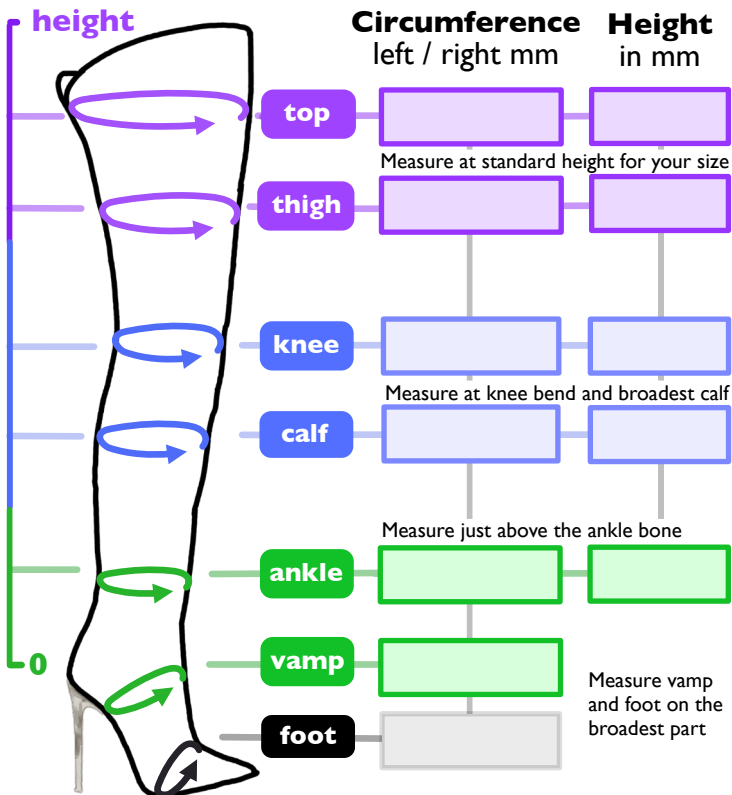

Need assistance? Please contact us before you order!
www.sanctumshoes.com/service or info@sanctumshoes.com