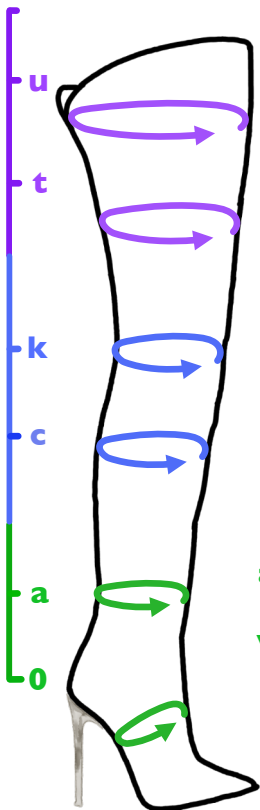

Boot measurement sheet for:

Size

Boot model

	Circumference left / right mm	Height in mm
top	<input type="text"/>	<input type="text"/>
	Measure at standard height for your size	
thigh	<input type="text"/>	<input type="text"/>
knee	<input type="text"/>	<input type="text"/>
	Measure at knee bend and broadest calf	
calf	<input type="text"/>	<input type="text"/>
	Measure just above the ankle bone	
ankle	<input type="text"/>	<input type="text"/>
vamp	<input type="text"/>	Measure vamp and foot on the broadest part
foot	<input type="text"/>	

Boot measurement sheet for:

Size

Boot model

height

Circumference
left / right mm

Height
in mm

top

u

thigh

t

knee

k

calf

c

ankle

a

vamp

foot length

foot width

Need assistance? www.sanctumshoes.com/custom/

Take your custom boot measurements

Circumference
left / right mm

Height
in mm

top