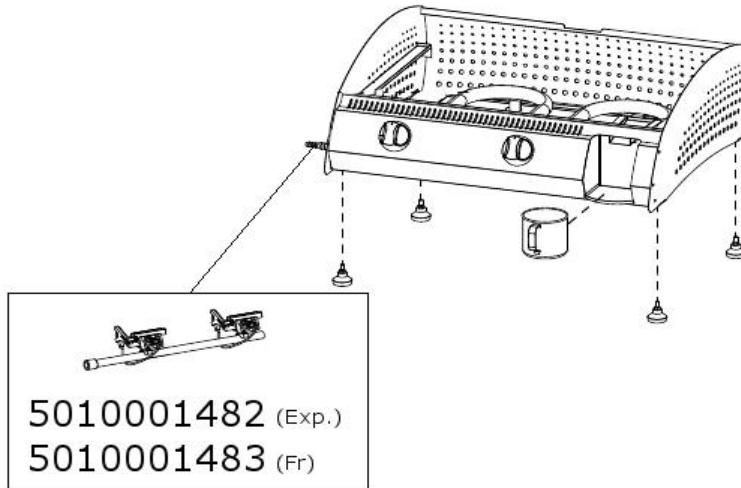

**ADELAIDE PLANCHA
TABLE TOP (TT - TTL)**

ADELAIDE PLANCHA TT

ADELAIDE PLANCHA TT L

SPARE PARTS REF.	POINTS	EN DESCRIPTIONS	FR DESCRIPTIONS	PLANCHA TT	PLANCHA TTL
68038	60	LID HANDLE + SCREWS	POIGNEE COUVERCLE + VIS		X
5010001473	540	CAST IRON GRIDDLE	PLAQUE FONTE	X	X
5010001482	270	GAS PIPE 28Mb (Export)	TUBULURE 28Mb (Export)	X	X
5010001483	270	GAS PIPE 28Mb 1/2" (Fr)	TUBULURE 28Mb 1/2" (Fr)	X	X
5010001484	270	LID WITHOUT HANDLE	COUVERCLE SANS POIGNEE		X