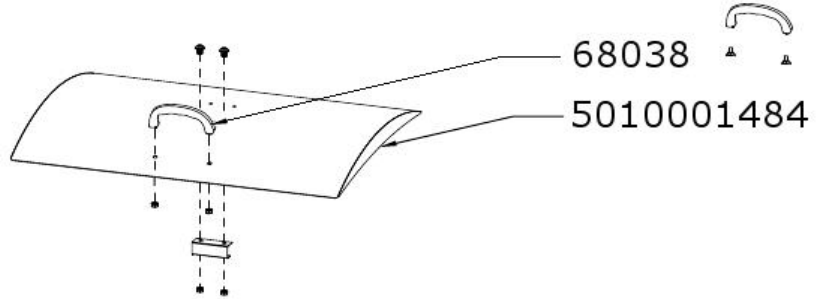

**ADELAIDE PLANCHA
TABLE TOP (TT - TTL)**

ADELAIDE PLANCHA TT

ADELAIDE PLANCHA TT L

SPARE PARTS REF.	POINTS	EN DESCRIPTIONS	FR DESCRIPTIONS	PLANCHA TT	PLANCHA TTL
68038	60	LID HANDLE + SCREWS	POIGNEE COUVERCLE + VIS		X
5010001473	540	CAST IRON GRIDDLE	PLAQUE FONTE	X	X
5010001482	270	GAS PIPE 28Mb (Export)	TUBULURE 28Mb (Export)	X	X
5010001483	270	GAS PIPE 28Mb 1/2" (Fr)	TUBULURE 28Mb 1/2" (Fr)	X	X
5010001484	270	LID WITHOUT HANDLE	COUVERCLE SANS POIGNEE		X