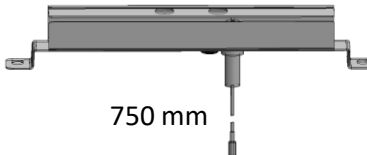

# BARBECUE : MASTER 3 SERIES CLASSIC LS (MOD. FROM / A PARTIR DE 2018)

SPARE PARTS REF.	POINTS	EN DESCRIPTIONS	FR DESCRIPTIONS
5010005400	140	SMALL ENAMELLED CAST IRON GRID - MATTE (MOD. FROM 2019)	PETITE GRILLE DE CUISSON FONTE EMAILLEE - MATE (MOD. A PARTIR DE 2019)
5010005597	180	ELECTRONIC IGNITION SET (2/4 OUTLETS) WITH CONNECTION WIRES	KIT ALLUMAGE ELECTRONIQUE (2/4 SORTIES) AVEC CABLES DE CONNECTIONS
5010005789	700	CONTROL PANEL + WIRES (BACKLIGHTING+IGNITION) + STOVE PIPE 28Mb (Export)	CONSOLE + CABLAGE (ECLAIRAGE+IGNITION) + TUBULURE RECHAUD 28Mb (Export)

5010005391

1

900 mm

970 mm

2

750 mm