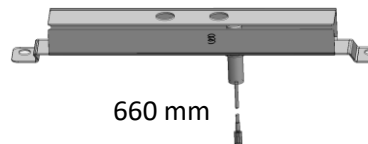

# BARBECUE : MASTER 4 SERIES CLASSIC (MOD. 2017)

SPARE PARTS REF.	POINTS	EN DESCRIPTIONS	FR DESCRIPTIONS
5010005625	600	SIDE BURNER TABLE WITH STAINLESS STEEL GAS PIPE 28Mb	ETAGERE RECHAUD LATERAL AVEC TUBULURE INOX 28Mb
5010005799	600	CONTROL PANEL + WIRES (BACKLIGHTING+IGNITION) + STOVE PIPE 28Mb G1/2(Fr)	CONSOLE + CABLAGE (ECLAIRAGE+ALLUMAGE) + TUBULURE RECHAUD 28Mb G1/2 (Fr)
5010005802	600	CONTROL PANEL + WIRES (BACKLIGHTING+IGNITION) + STOVE PIPE 28Mb (Export)	CONSOLE + CABLAGE (ECLAIRAGE+IGNITION) + TUBULURE RECHAUD 28Mb (Export)

5010005392

1

1050 mm

1050 mm

2

750 mm

830 mm

660 mm