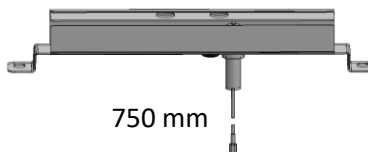

# BARBECUE : MASTER 4 SERIES CLASSIC (MOD. 2017)

SPARE PARTS REF.	POINTS	EN DESCRIPTIONS	FR DESCRIPTIONS
5010005625	600	SIDE BURNER TABLE WITH STAINLESS STEEL GAS PIPE 28Mb	ETAGERE RECHAUD LATERAL AVEC TUBULURE INOX 28Mb
5010005799	600	CONTROL PANEL + WIRES (BACKLIGHTING+IGNITION) + STOVE PIPE 28Mb G1/2(Fr)	CONSOLE + CABLAGE (ECLAIRAGE+ALLUMAGE) + TUBULURE RECHAUD 28Mb G1/2 (Fr)
5010005802	600	CONTROL PANEL + WIRES (BACKLIGHTING+IGNITION) + STOVE PIPE 28Mb (Export)	CONSOLE + CABLAGE (ECLAIRAGE+IGNITION) + TUBULURE RECHAUD 28Mb (Export)

5010005392

1

1050 mm

1050 mm

2

750 mm

830 mm

660 mm