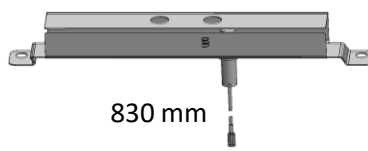

# BARBECUE : MASTER 4 SERIES CLASSIC (MOD. 2017)

SPARE PARTS REF.	POINTS	EN DESCRIPTIONS	FR DESCRIPTIONS
5010005625	600	SIDE BURNER TABLE WITH STAINLESS STEEL GAS PIPE 28Mb	ETAGERE RECHAUD LATERAL AVEC TUBULURE INOX 28Mb
5010005799	600	CONTROL PANEL + WIRES (BACKLIGHTING+IGNITION) + STOVE PIPE 28Mb G1/2(Fr)	CONSOLE + CABLAGE (ECLAIRAGE+ALLUMAGE) + TUBULURE RECHAUD 28Mb G1/2 (Fr)
5010005802	600	CONTROL PANEL + WIRES (BACKLIGHTING+IGNITION) + STOVE PIPE 28Mb (Export)	CONSOLE + CABLAGE (ECLAIRAGE+IGNITION) + TUBULURE RECHAUD 28Mb (Export)

5010005392

1

1050 mm

1050 mm

2

750 mm

830 mm

660 mm