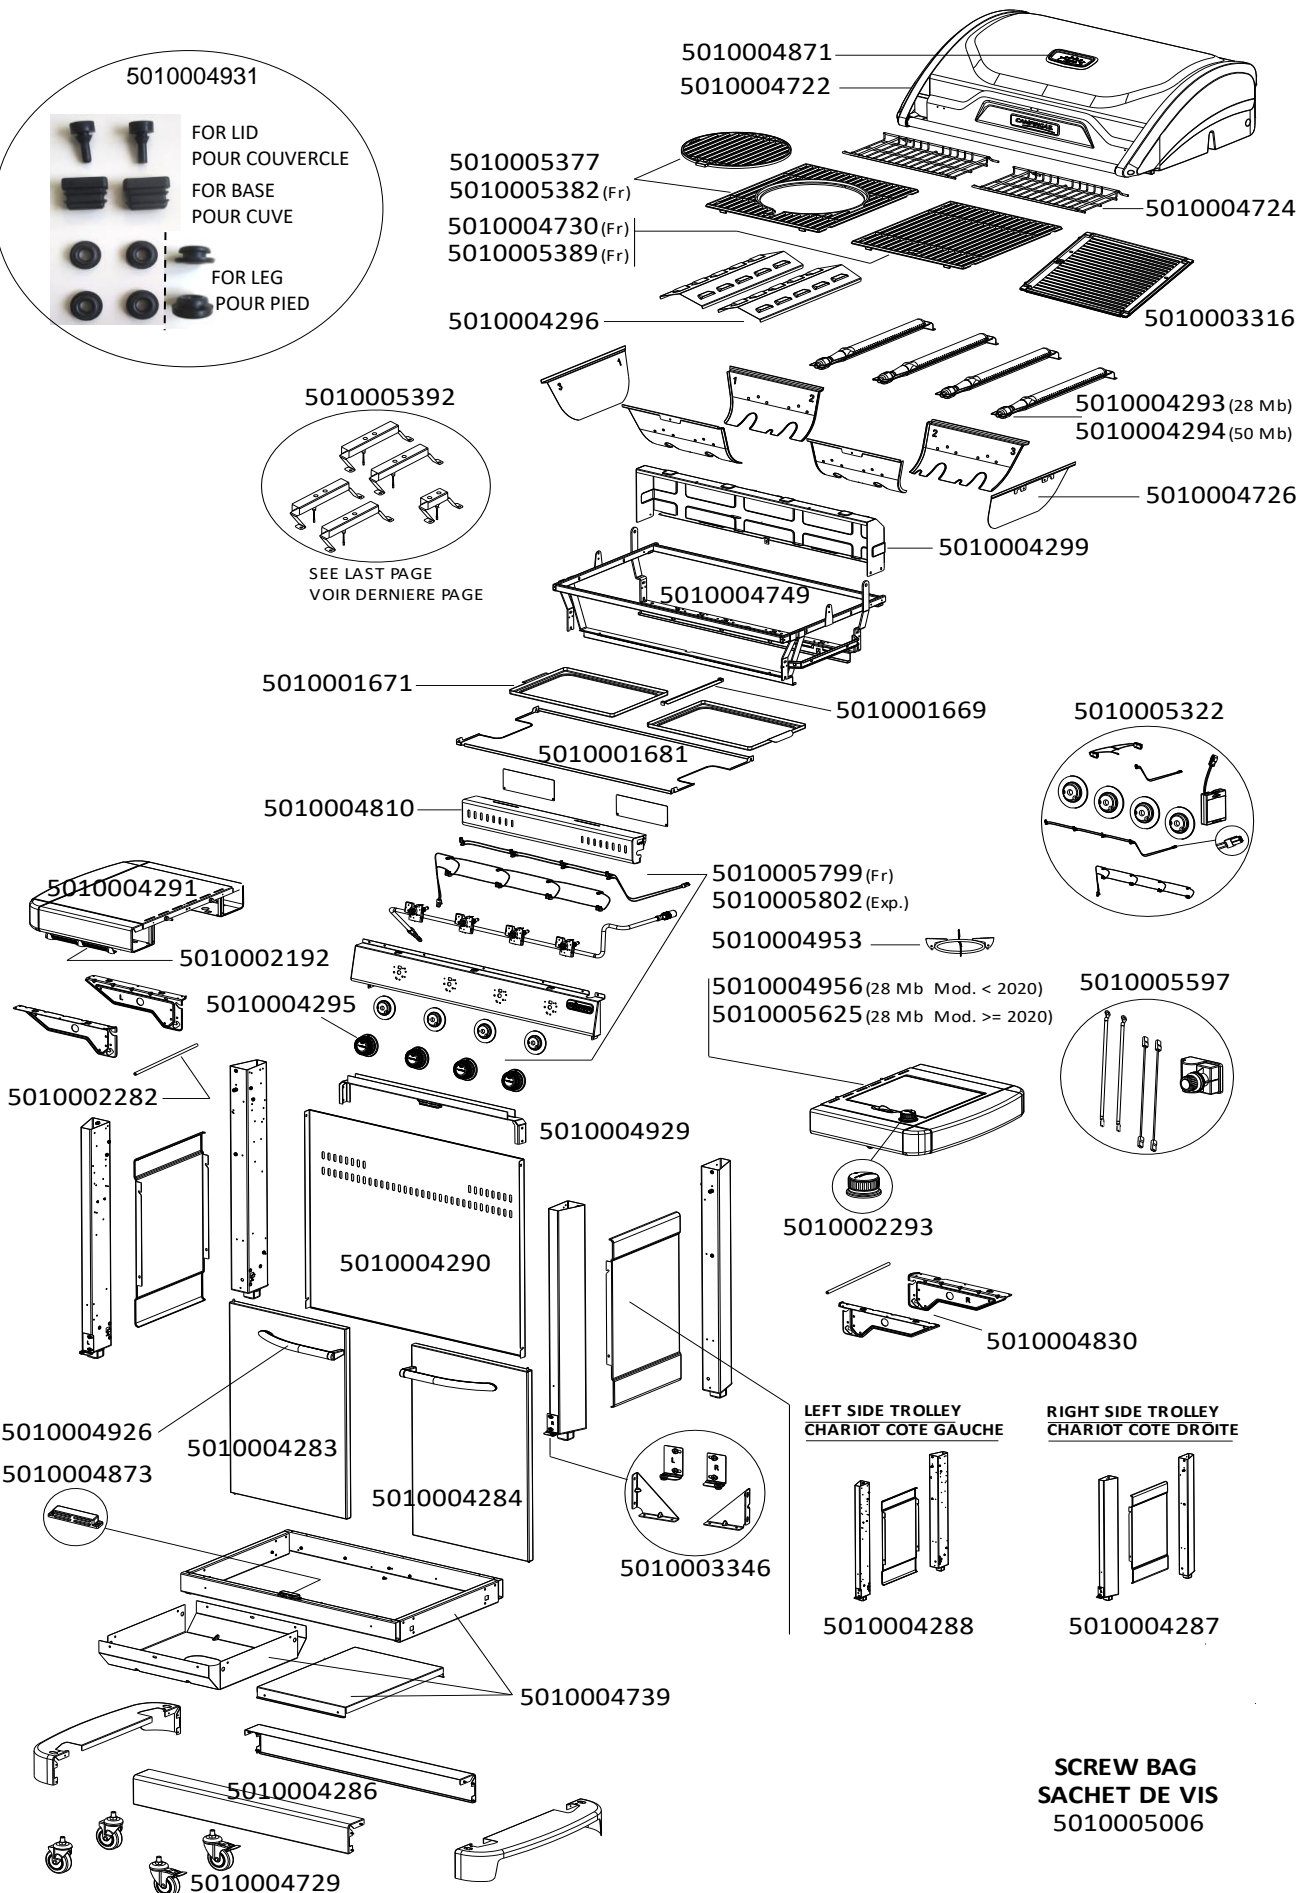

BARBECUE : MASTER 4 SERIES CLASSIC (MOD. 2017)

BARBECUE : MASTER 4 SERIES CLASSIC (MOD. 2017)