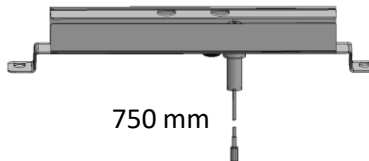

BARBECUE : MASTER 4 SERIES CLASSIC LS

(MOD. FROM / A PARTIR DE 2018)

SPARE PARTS REF.	POINTS	EN DESCRIPTIONS	FR DESCRIPTIONS
5010005392	180	KIT OF ELECTRODES + HOUSINGS	KIT ELECTRODES + SUPPORTS
5010005394	210	ENAMELLED CAST IRON GRID - MATTE (MOD. FROM 2019)	GRILLE DE CUISSON FONTE EMAILLEE - MATE (MOD. A PARTIR DE 2019)
5010005597	180	ELECTRONIC IGNITION SET (2/4 OUTLETS) WITH CONNECTION WIRES	KIT ALLUMAGE ELECTRONIQUE (2/4 SORTIES) AVEC CABLES DE CONNECTIONS
5010005785	700	CONTROL PANEL + WIRES (BACKLIGHTING+IGNITION) + STOVE PIPE 28Mb (Export)	CONSOLE + CABLAGE (ECLAIRAGE+IGNITION) + TUBULURE RECHAUD 28Mb (Export)

5010005392

1

1050 mm

1050 mm

2

750 mm

830 mm

660 mm