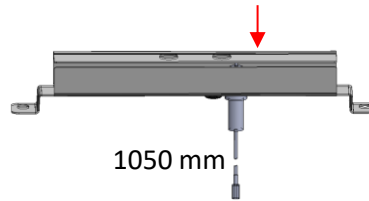

BARBECUE : MASTER 4 SERIES CLASSIC LS

(MOD. FROM / A PARTIR DE 2018)

SPARE PARTS REF.	POINTS	EN DESCRIPTIONS	FR DESCRIPTIONS
5010005392	180	KIT OF ELECTRODES + HOUSINGS	KIT ELECTRODES + SUPPORTS
5010005394	210	ENAMELLED CAST IRON GRID - MATTE (MOD. FROM 2019)	GRILLE DE CUISSON FONTE EMAILLEE - MATE (MOD. A PARTIR DE 2019)
5010005597	180	ELECTRONIC IGNITION SET (2/4 OUTLETS) WITH CONNECTION WIRES	KIT ALLUMAGE ELECTRONIQUE (2/4 SORTIES) AVEC CABLES DE CONNECTIONS
5010005785	700	CONTROL PANEL + WIRES (BACKLIGHTING+IGNITION) + STOVE PIPE 28Mb (Export)	CONSOLE + CABLAGE (ECLAIRAGE+IGNITION) + TUBULURE RECHAUD 28Mb (Export)

5010005392

1

1050 mm

1050 mm

2

750 mm

830 mm

660 mm