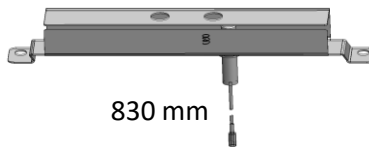

BARBECUE : MASTER 4 SERIES CLASSIC LS

(MOD. FROM / A PARTIR DE 2018)

SPARE PARTS REF.	POINTS	EN DESCRIPTIONS	FR DESCRIPTIONS
5010005392	180	KIT OF ELECTRODES + HOUSINGS	KIT ELECTRODES + SUPPORTS
5010005394	210	ENAMELLED CAST IRON GRID - MATTE (MOD. FROM 2019)	GRILLE DE CUISSON FONTE EMAILLEE - MATE (MOD. A PARTIR DE 2019)
5010005597	180	ELECTRONIC IGNITION SET (2/4 OUTLETS) WITH CONNECTION WIRES	KIT ALLUMAGE ELECTRONIQUE (2/4 SORTIES) AVEC CABLES DE CONNECTIONS
5010005785	700	CONTROL PANEL + WIRES (BACKLIGHTING+IGNITION) + STOVE PIPE 28Mb (Export)	CONSOLE + CABLAGE (ECLAIRAGE+IGNITION) + TUBULURE RECHAUD 28Mb (Export)

5010005392

1

1050 mm

1050 mm

2

750 mm

830 mm

660 mm