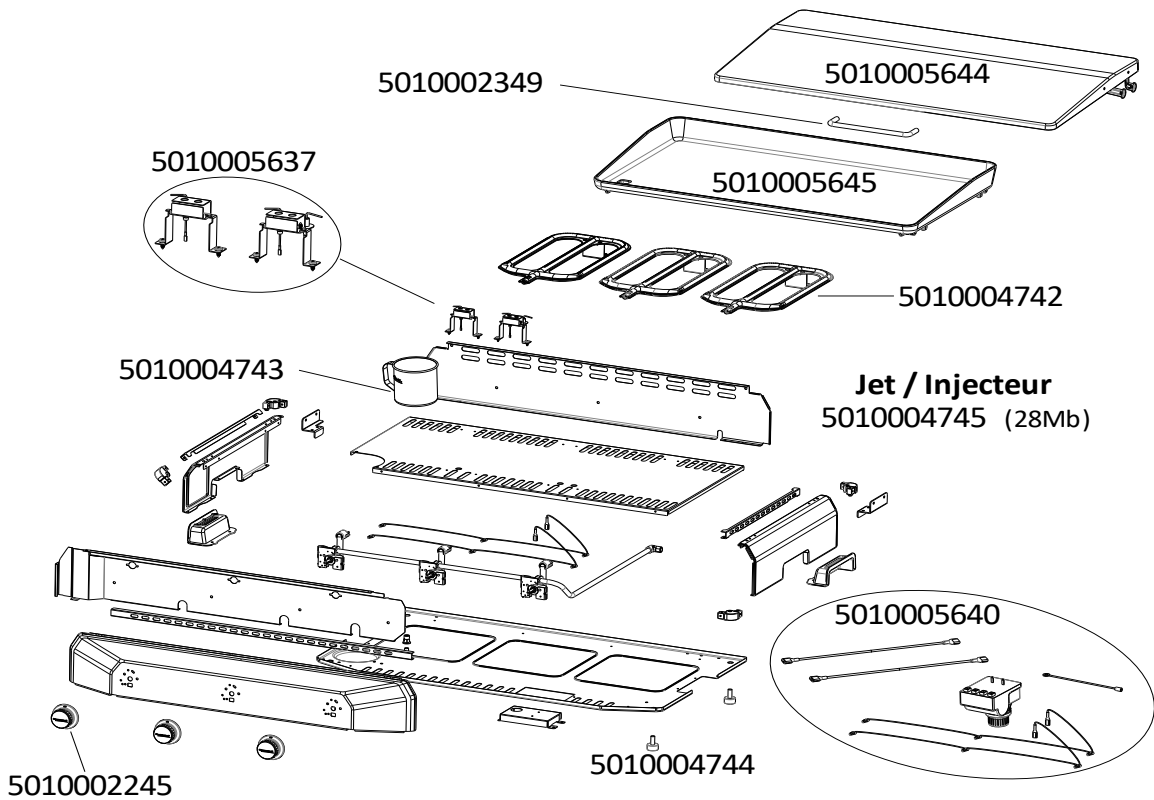

**BARBECUES :
MASTER PLANCHA 3 LX**

SPARE PARTS REF.	POINTS	EN DESCRIPTIONS	FR DESCRIPTIONS
5010002245	50	CHROMED KNOB (x2)	VOLANT CHROME (x2)
5010002349	60	HANDLE + SCREWS	POIGNEE + VIS
5010004742	100	STAINLESS STEEL BURNER 28MB AND 50MB	BRULEUR INOX 28MB ET 50MB
5010004743	50	GREASE CAN	POT A GRAISSE
5010004744	50	FEET (X4)	PIEDS (X4)
5010004745	30	JET 28Mb	INJECTEUR 28Mb
5010005637	110	ELECTRODES + HOUSINGS	ELECTRODES + SUPPORTS
5010005640	120	IGNITION SET + ELECTRONIC IGNITION BOX	KIT ALLUMAGE + BOITIER ALLUMAGE
5010005644	360	LID - STAINLESS STEEL - (WITH HANDLE), CONNECTING RODS AND BRACKETS	COUVERCLE - INOX - (AVEC POIGNEE), BIELLETTES ET SUPPORTS
5010005645	870	ENAMELLED CAST IRON GRIDDLE WITH 4 SUPPORT SCREWS - SHINY	PLAQUE DE CUISSON FONTE EMAILLEE AVEC 4 VIS SUPPORT - BRILLANTE