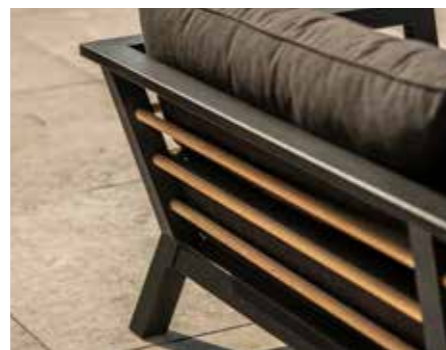

Lounge set **Compañía**. Frame A-grade teak with aluminium details or vice versa. Aluminium version available in white and black. Cushions for this set are made with Sunbrella Heritage recycled fabric. Standard from stock available in 3 beautiful colors: Moss, Ash and Char. Customized colours and comfort are possible.