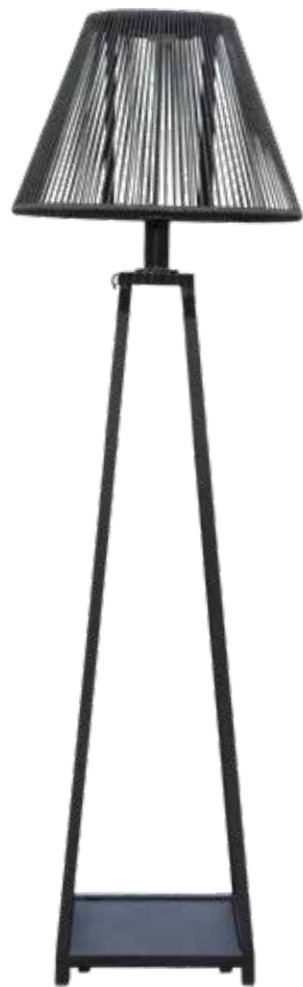

and arm give a very nice contrast and make this set a beauty to look at from all sides! Cushions are made of 50% Sunbrella recycled acrylic, 47% acrylic and 3% polyester. Washable at 40 degrees.

Luz outdoor lamp, lit with solar energie. Available in white and black aluminium, and in Teak. Lampshade aluminium covered with rope. Different sizes and shapes available.

Compañia lounge set aluminium-teak. In this competitive world where you find lots of the same we refuse to be ordinary. Items available in this range: lounge sofa, lounge chair, coffee table, corner table. This set looks stunning from every angle.

Bellevue low dining 2020 edition. Sturdy aluminium frame in combination with A-grade teak. Black cushions. Lunch Lounge Dine...

Onda lounge set, consists of a left, right and center piece. Aluminium covered with a layer of rubber for comfort and an olefin tube. Each lounge comes with a cushion, with headrest and separate lumbar cushion.

Mesa Principal 330 x 110 x 76 cm. Aluminium frame teak top. Extraordinary table for 10 or 12! Diningchair **Picasso** in round teakwood with rope seat and backrest. No cushion required. Simply beautiful.