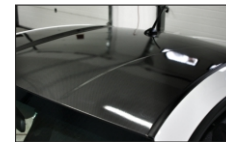

HIGH GLOSS CARBON FIBER FILM

Elemento - S

For more information, datasheets and pictures,
go to:

www.sott-products.com

YOUR DISTRIBUTOR:

SOTT
covering the world