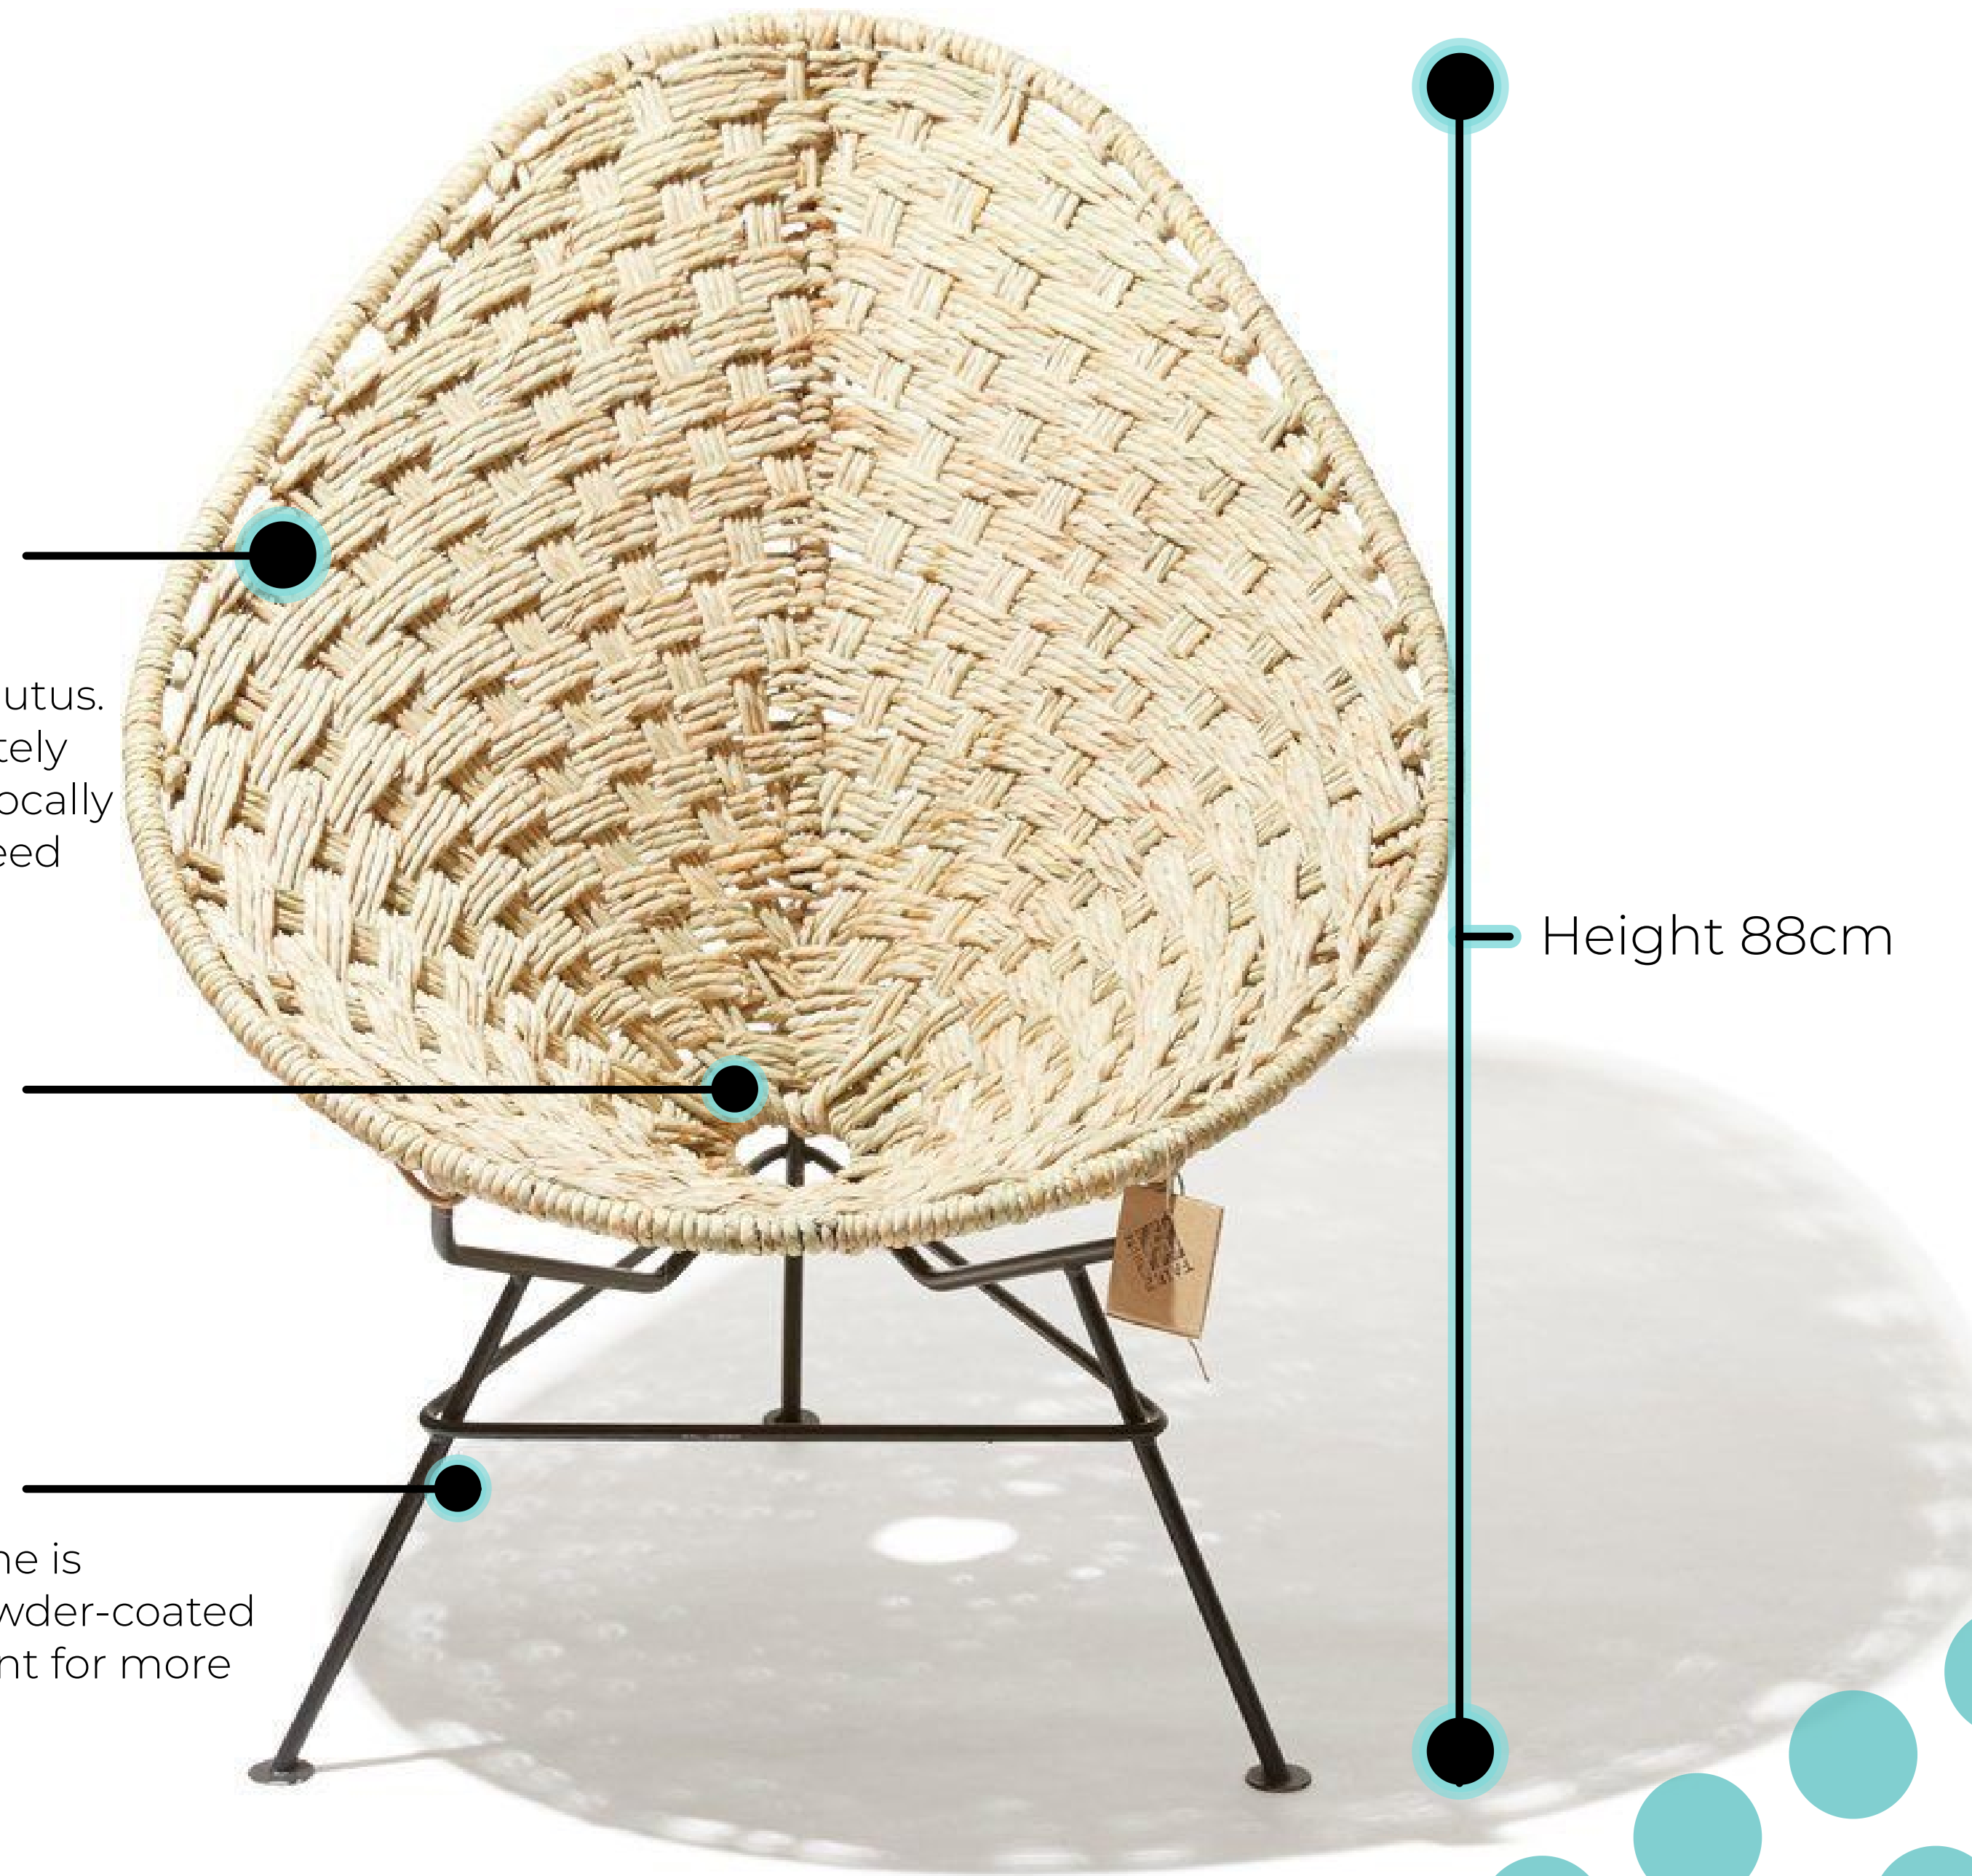

## Specifications

Made in	Mexico
Dimensions	75Wx88Hx96D 29.5"/34.6"/37.8" Inch Width/height/depth
Weight	8.3 Kg (18LBS)
SKU	ACA/TOL

### Natural Reed

Natural Reed  
Schoenoplectus acutus.  
The seat is completely  
hand-woven with locally  
obtained natural reed

### Handmade

In Mexico

### Solid Steel

The solid steel frame is  
galvanized and powder-coated  
with texturized paint for more  
durability.

Height 88cm