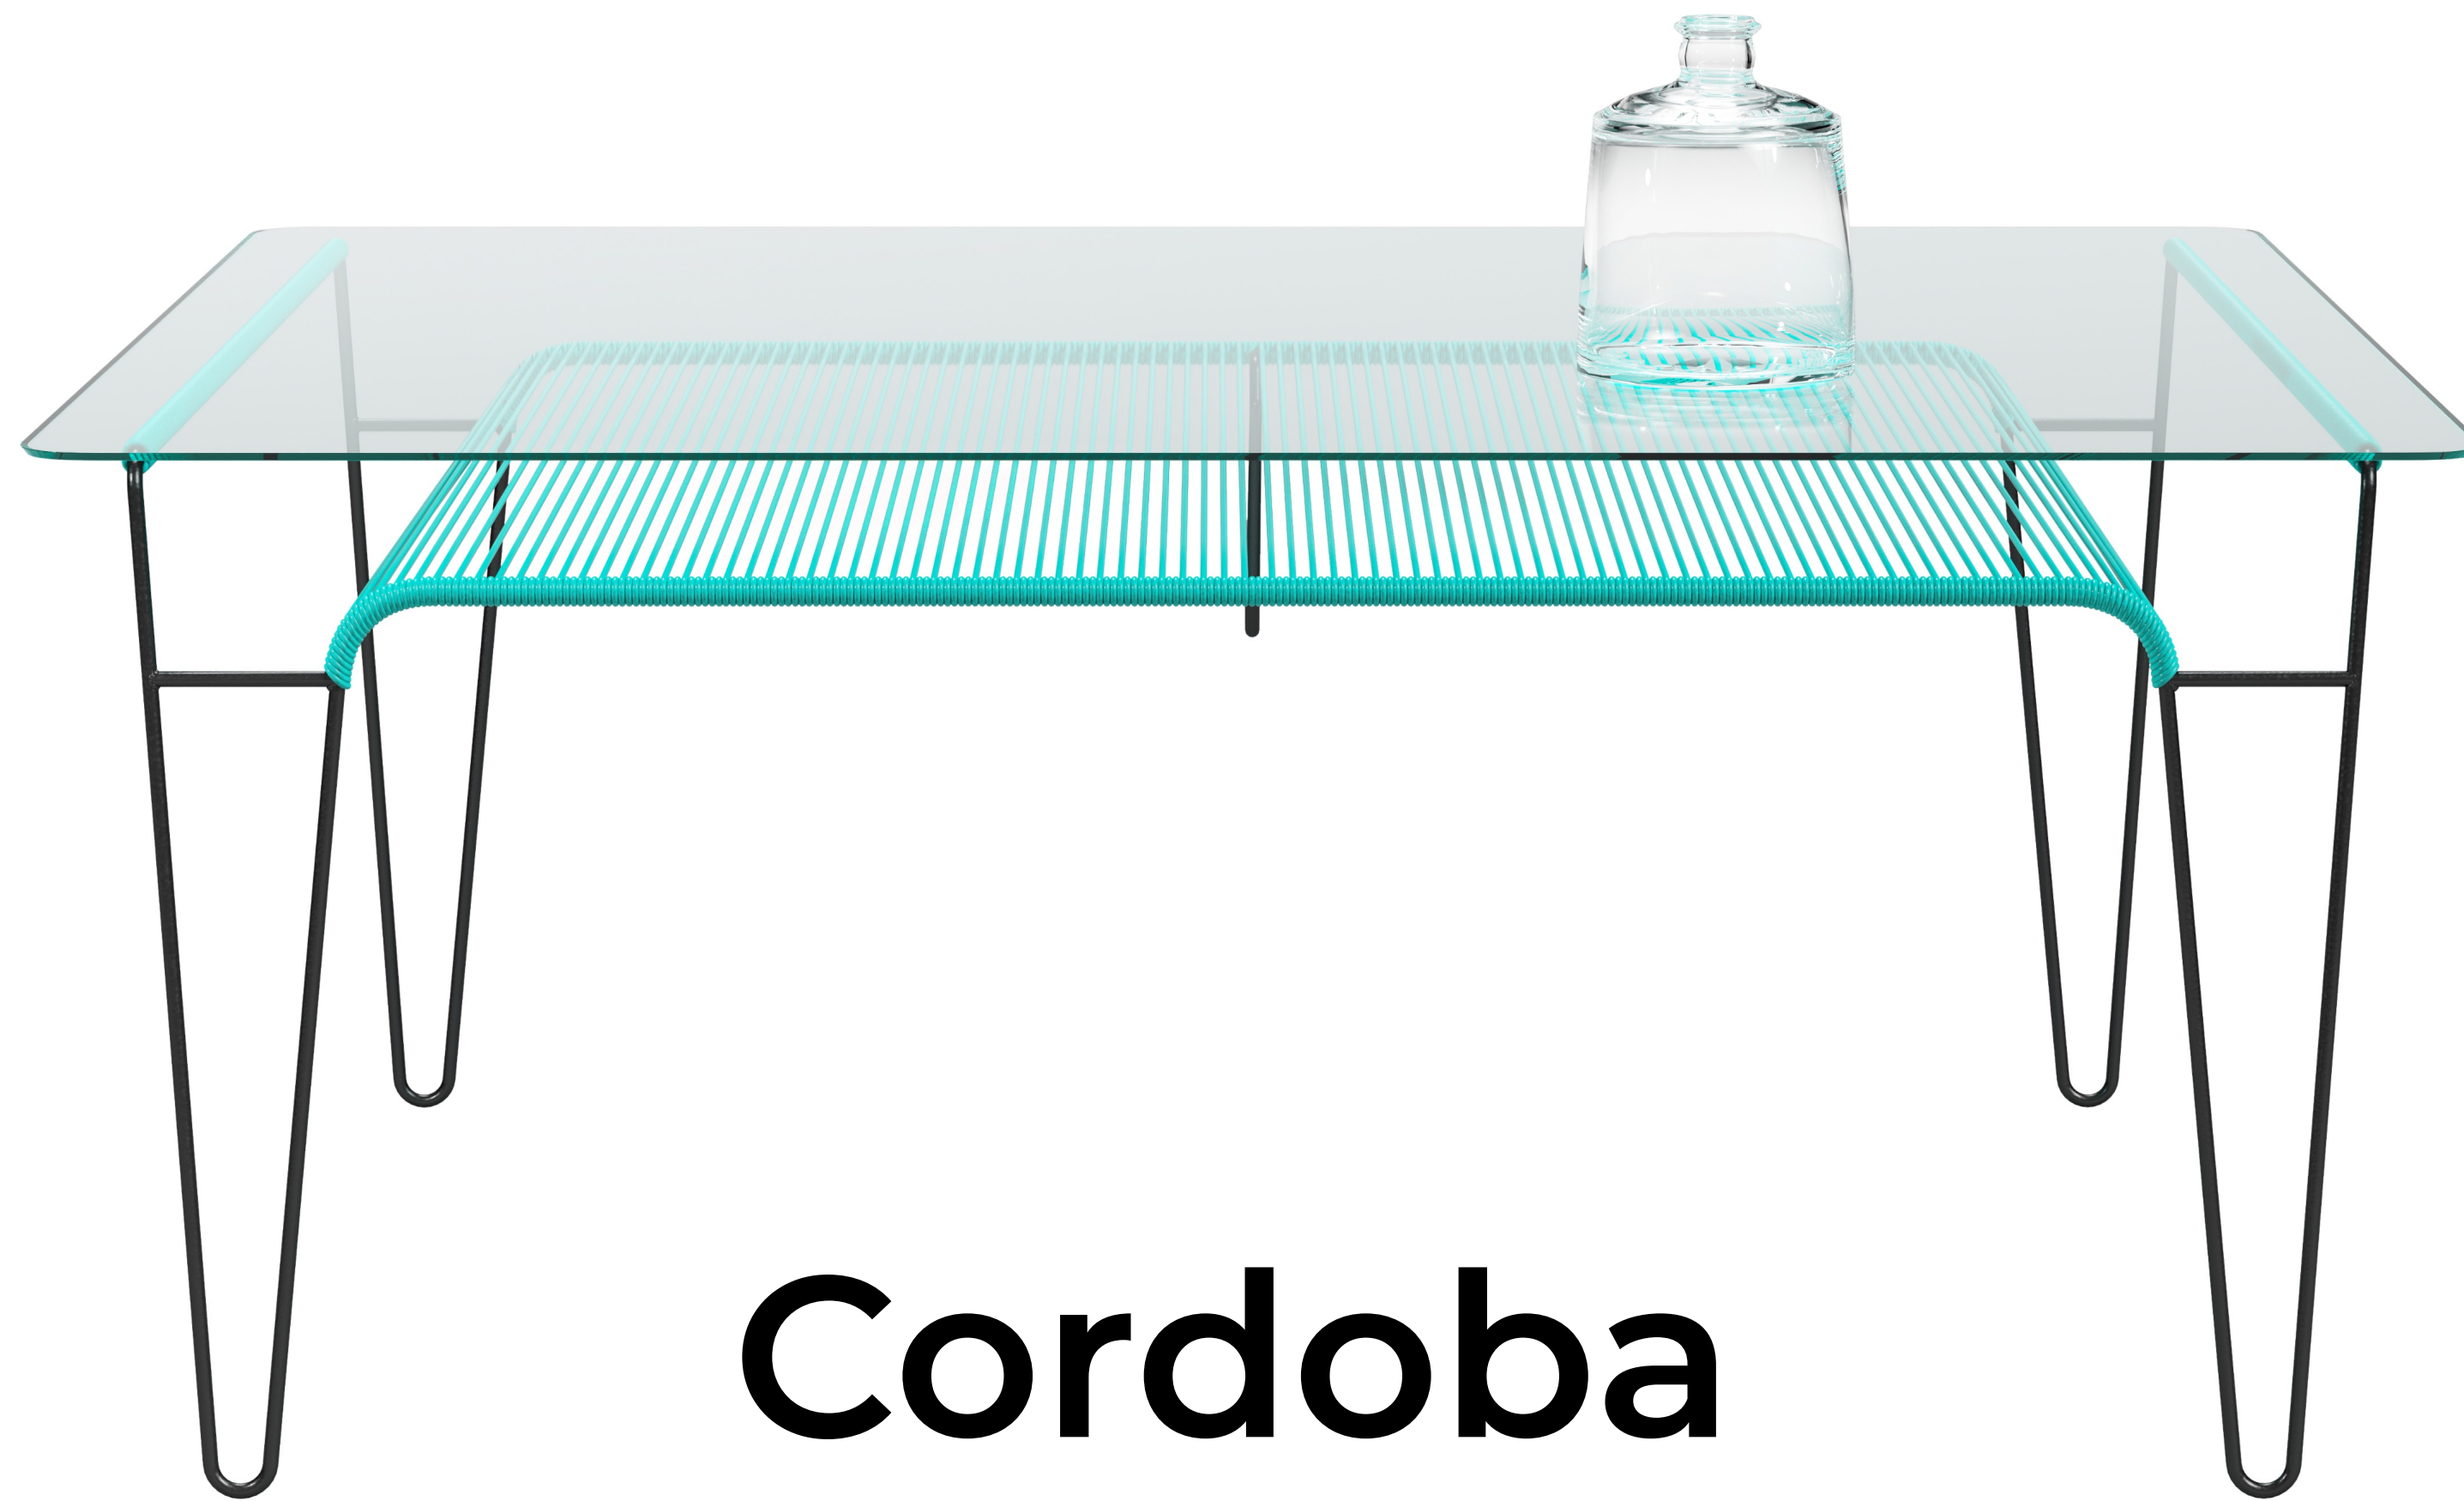

Cordoba Dining Table