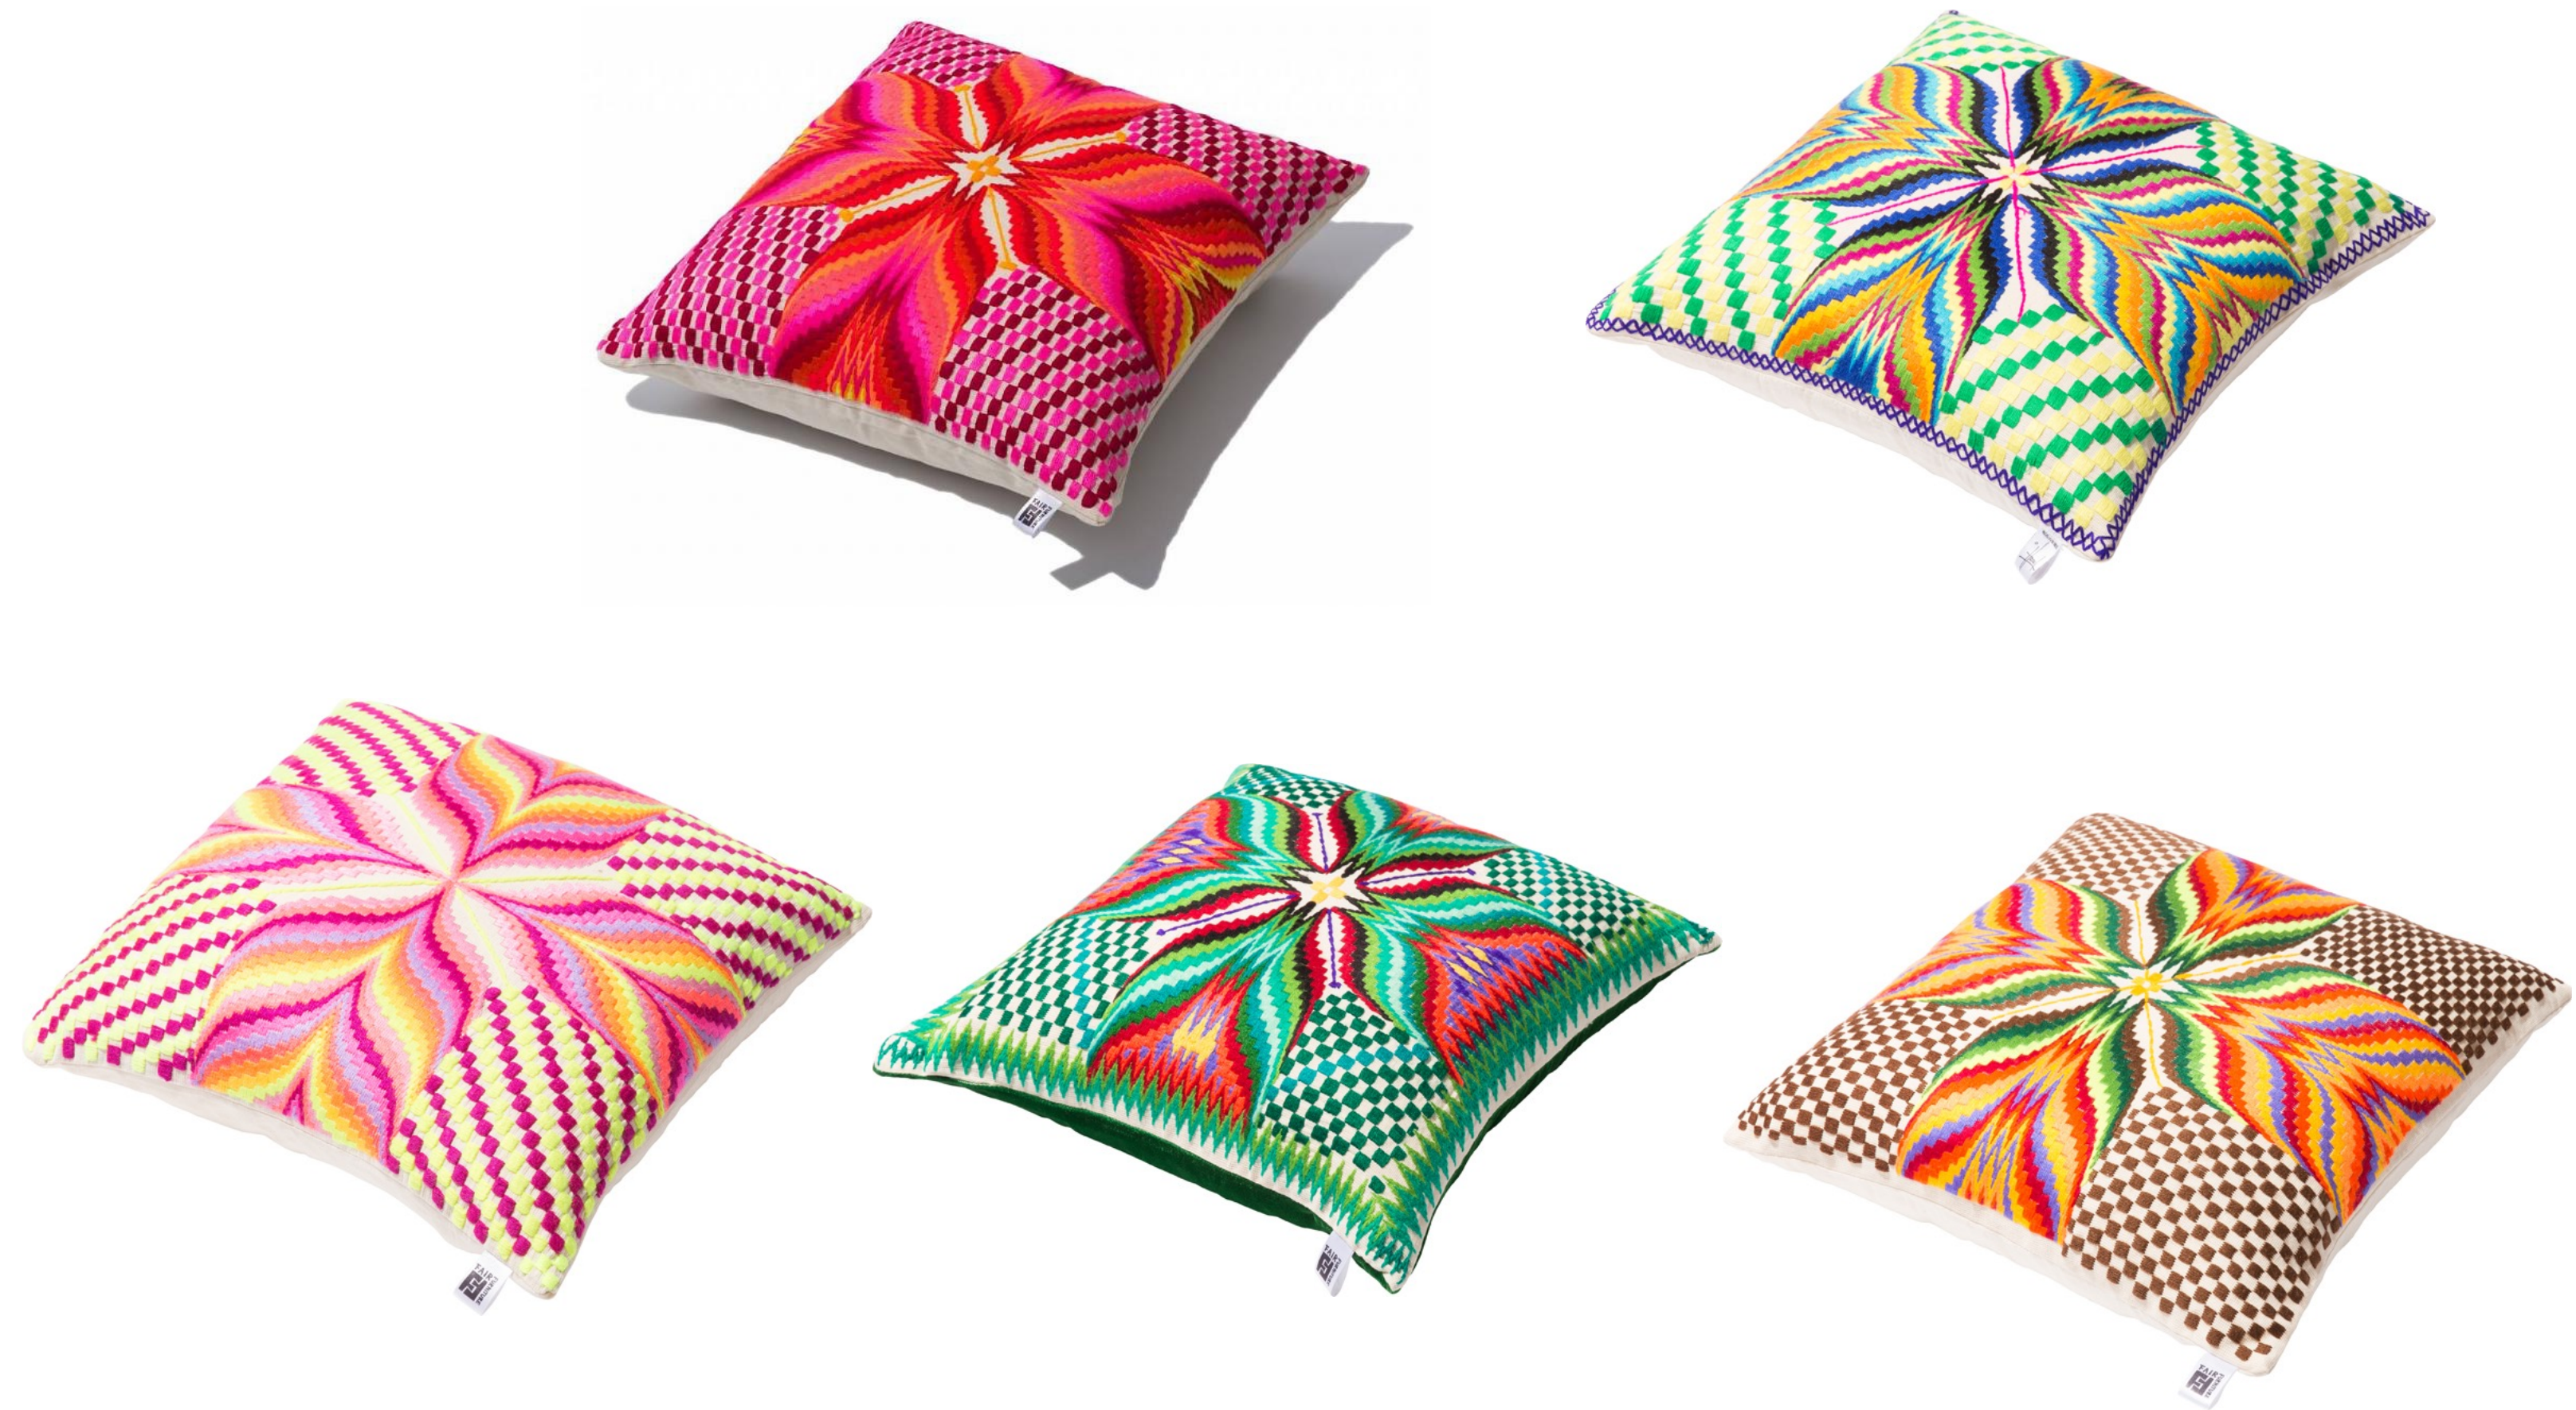

Dilvan Cushions

The Dilván cushions/pillows are hand embroidered by women from the Mexican community Zacualpan. Typical are the original geometric shapes and colorful patterns.

Cotton yarn in various colors
Cotton Marquissette and lining
Unfilled
Reinforced stitching

Specifications

Made in	Mexico
Dimensions	45 x 45 cm
Weight	0.7kg
SKU	DIL/...

Various colours available