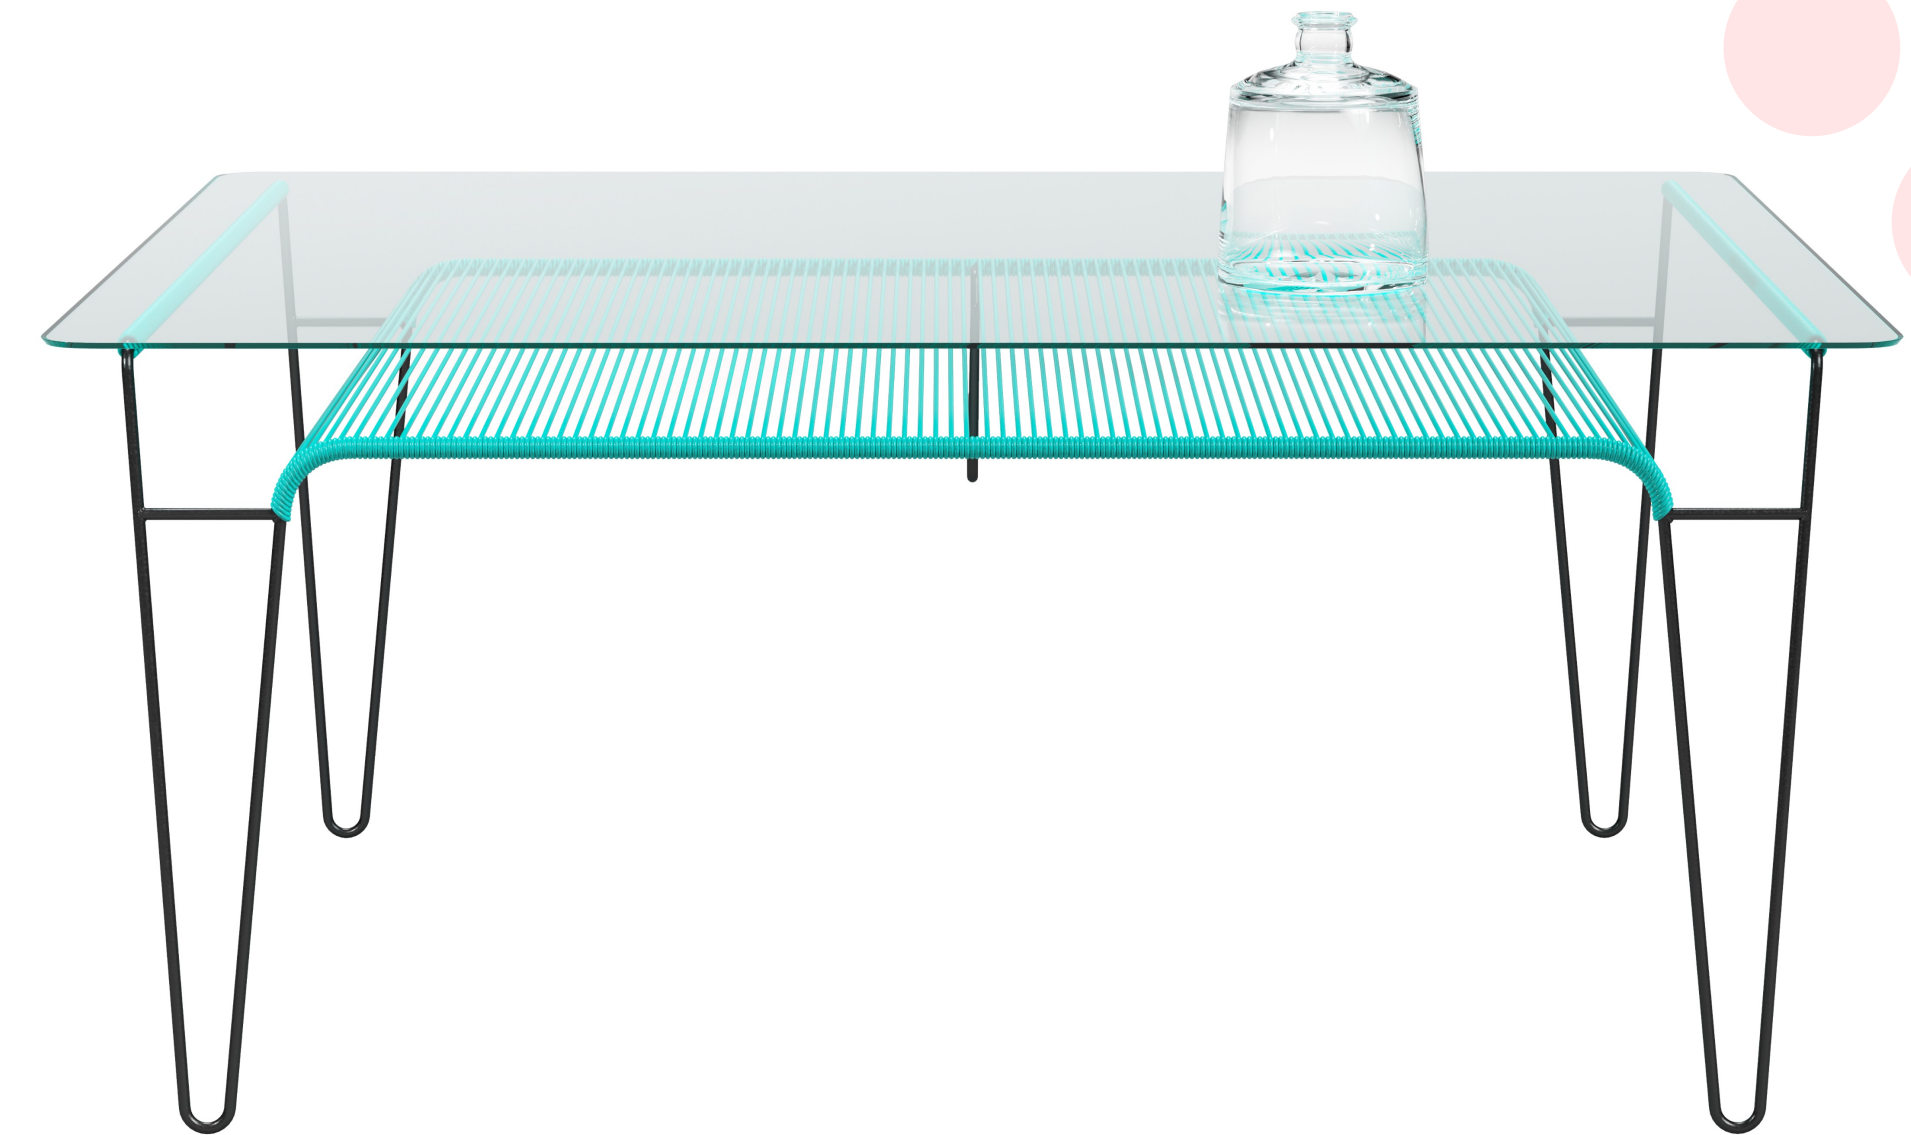

Cordoba Dining Table

Available in :

AVAILABLE ALSO IN WHITE FRAME

Materials :

Each Tzalam table is handmade from specially selected Tzalam hardwood and therefore has its own character. Cor-ten is steel with a protective feature against atmospheric corrosion. It forms a typical rust layer causing further oxidation to be prevented. This rust layer will change over time and gives the table its unique character.

The glass is tempered

Maintenance :

The Cordoba table is very durable and almost maintenance free. However, the Tzalam table needs to be treated with a suitable lacquer from time to time. The corten steel table is suitable for use both indoors and outdoors without any special maintenance. The corten steel is delivered without treatment and will naturally oxidate.