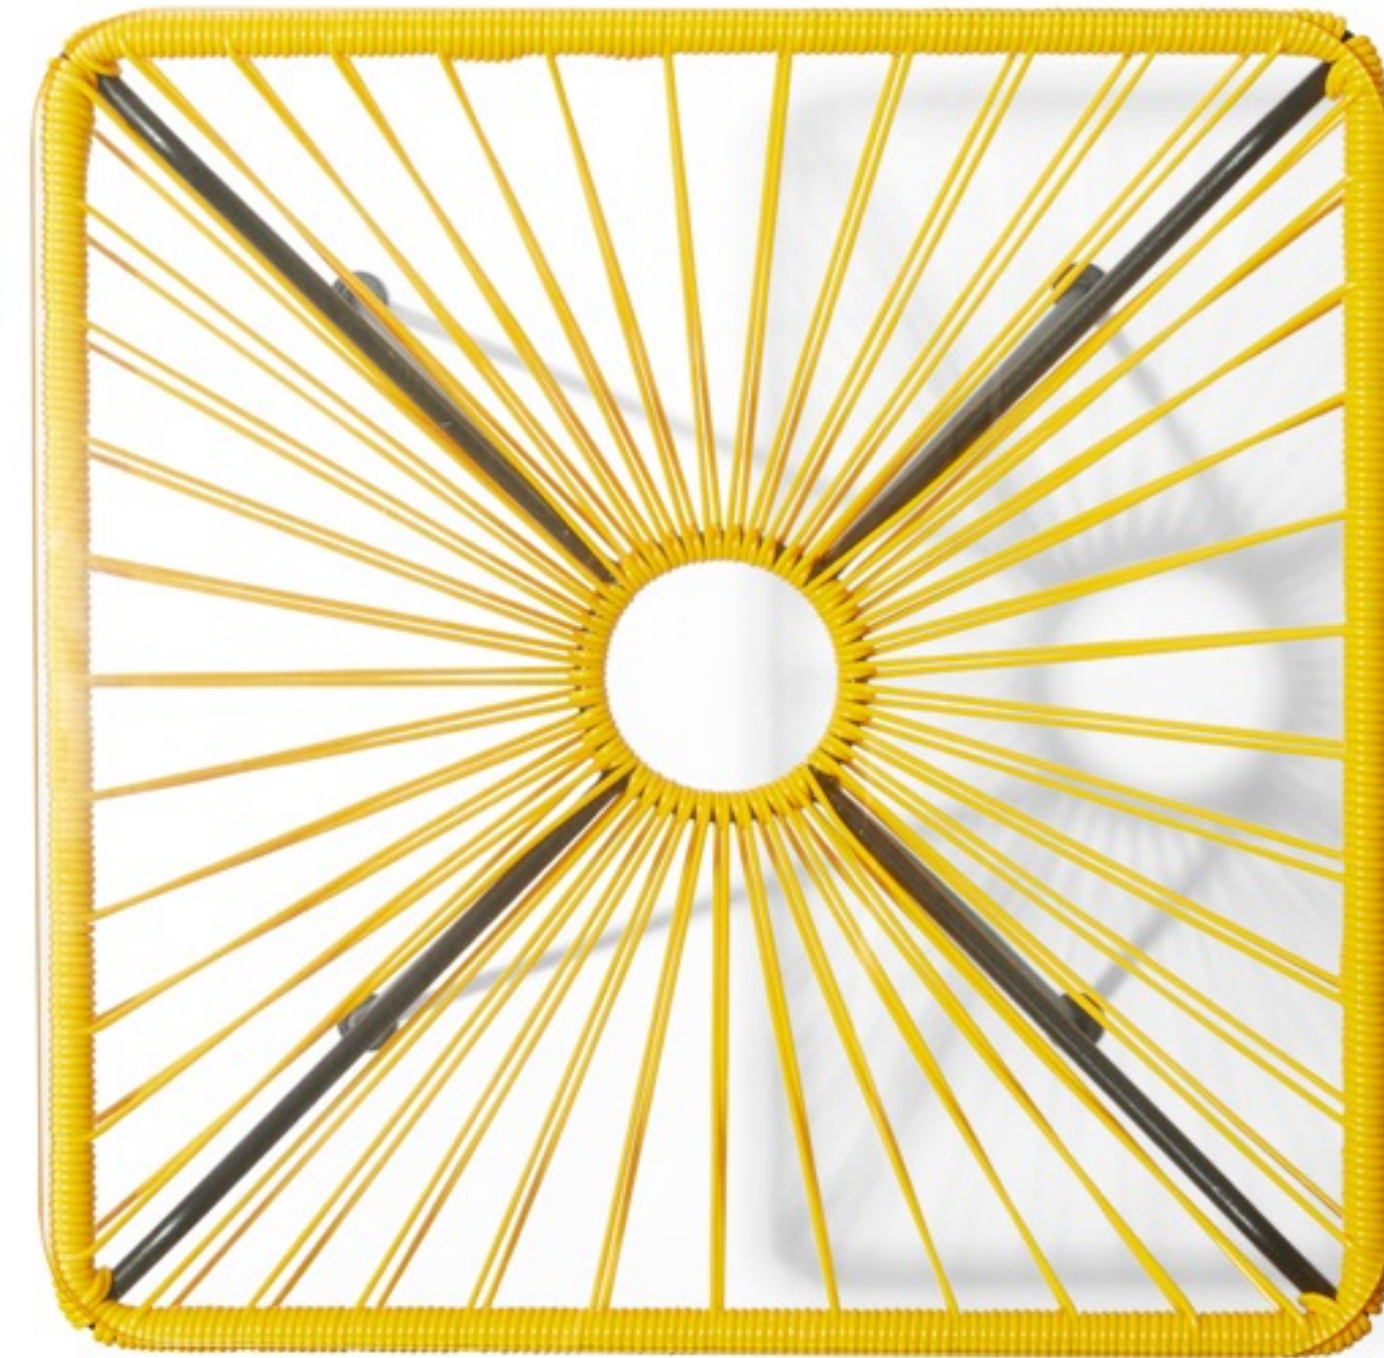

Bistro Table

Available in :

AVAILABLE ALSO IN WHITE FRAME

Materials :

Each Tzalam table is handmade from specially selected Tzalam hardwood and therefore has its own character. Cor-ten is steel with a protective feature against atmospheric corrosion. It forms a typical rust layer causing further oxidation to be prevented. This rust layer will change over time and gives the table its unique character.

The glass is tempered

Maintenance :

The Bistro table is very durable and almost maintenance free. However, the Tzalam table needs to be treated with a suitable lacquer from time to time. The corten steel table is suitable for use both indoors and outdoors without any special maintenance. The corten steel is delivered without treatment and will naturally oxidate.