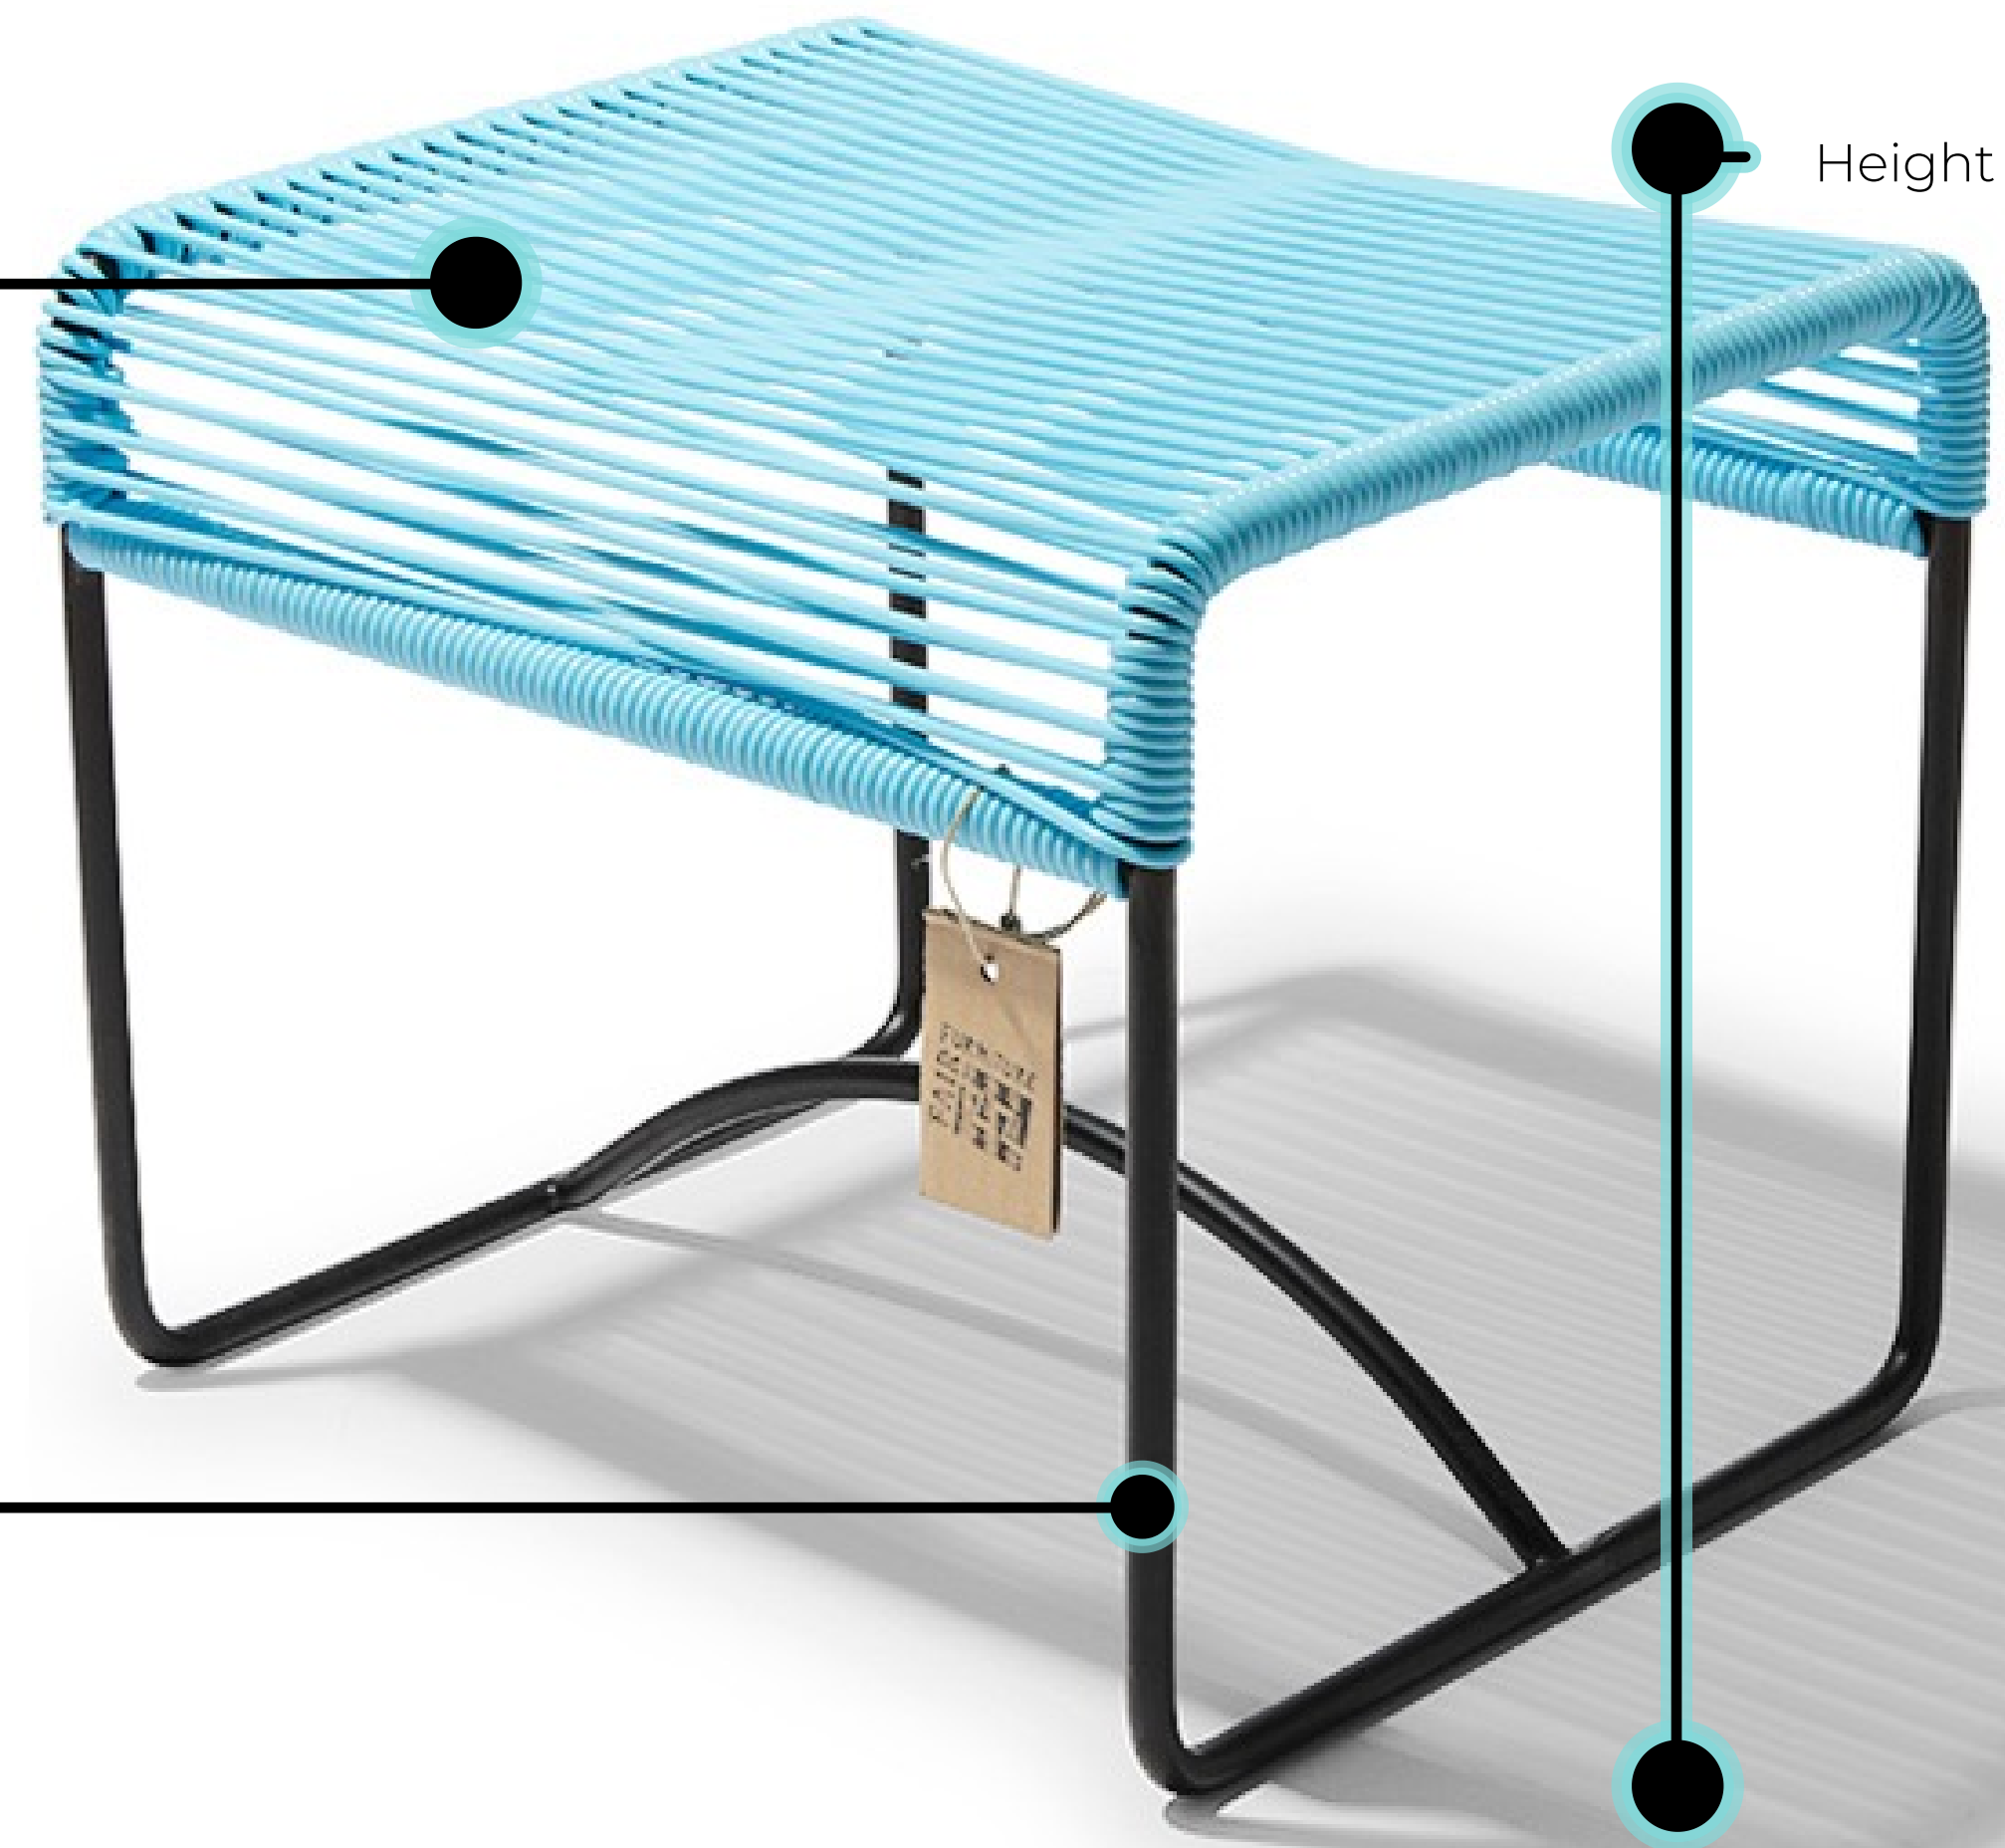

Xalapa Stool

Its small size makes it a very practical and handy addition. It can also serve as a footstool for our chairs.

Xalapa footstool is hand-woven with recycled and/or recyclable PVC resistant to sunlight, contains antioxidants and is free of phthalates. The Xalapa bench is suitable for both indoor and outdoor use!

Specifications

Made in	Mexico
Dimensions	40W/35H/37D cm 15.7"/13.8"/14.6" Width/height/depth
Weight	3.8kg(8.4lbs)
SKU	XAL/

PVC

Handwoven with comfortable PVC cords with "memory", so that the seat forms itself to your body and returns to its original shape after use.

Solid Steel

The solid steel frame is galvanized and powder-coated with texturized paint for more durability.

Height 35cm