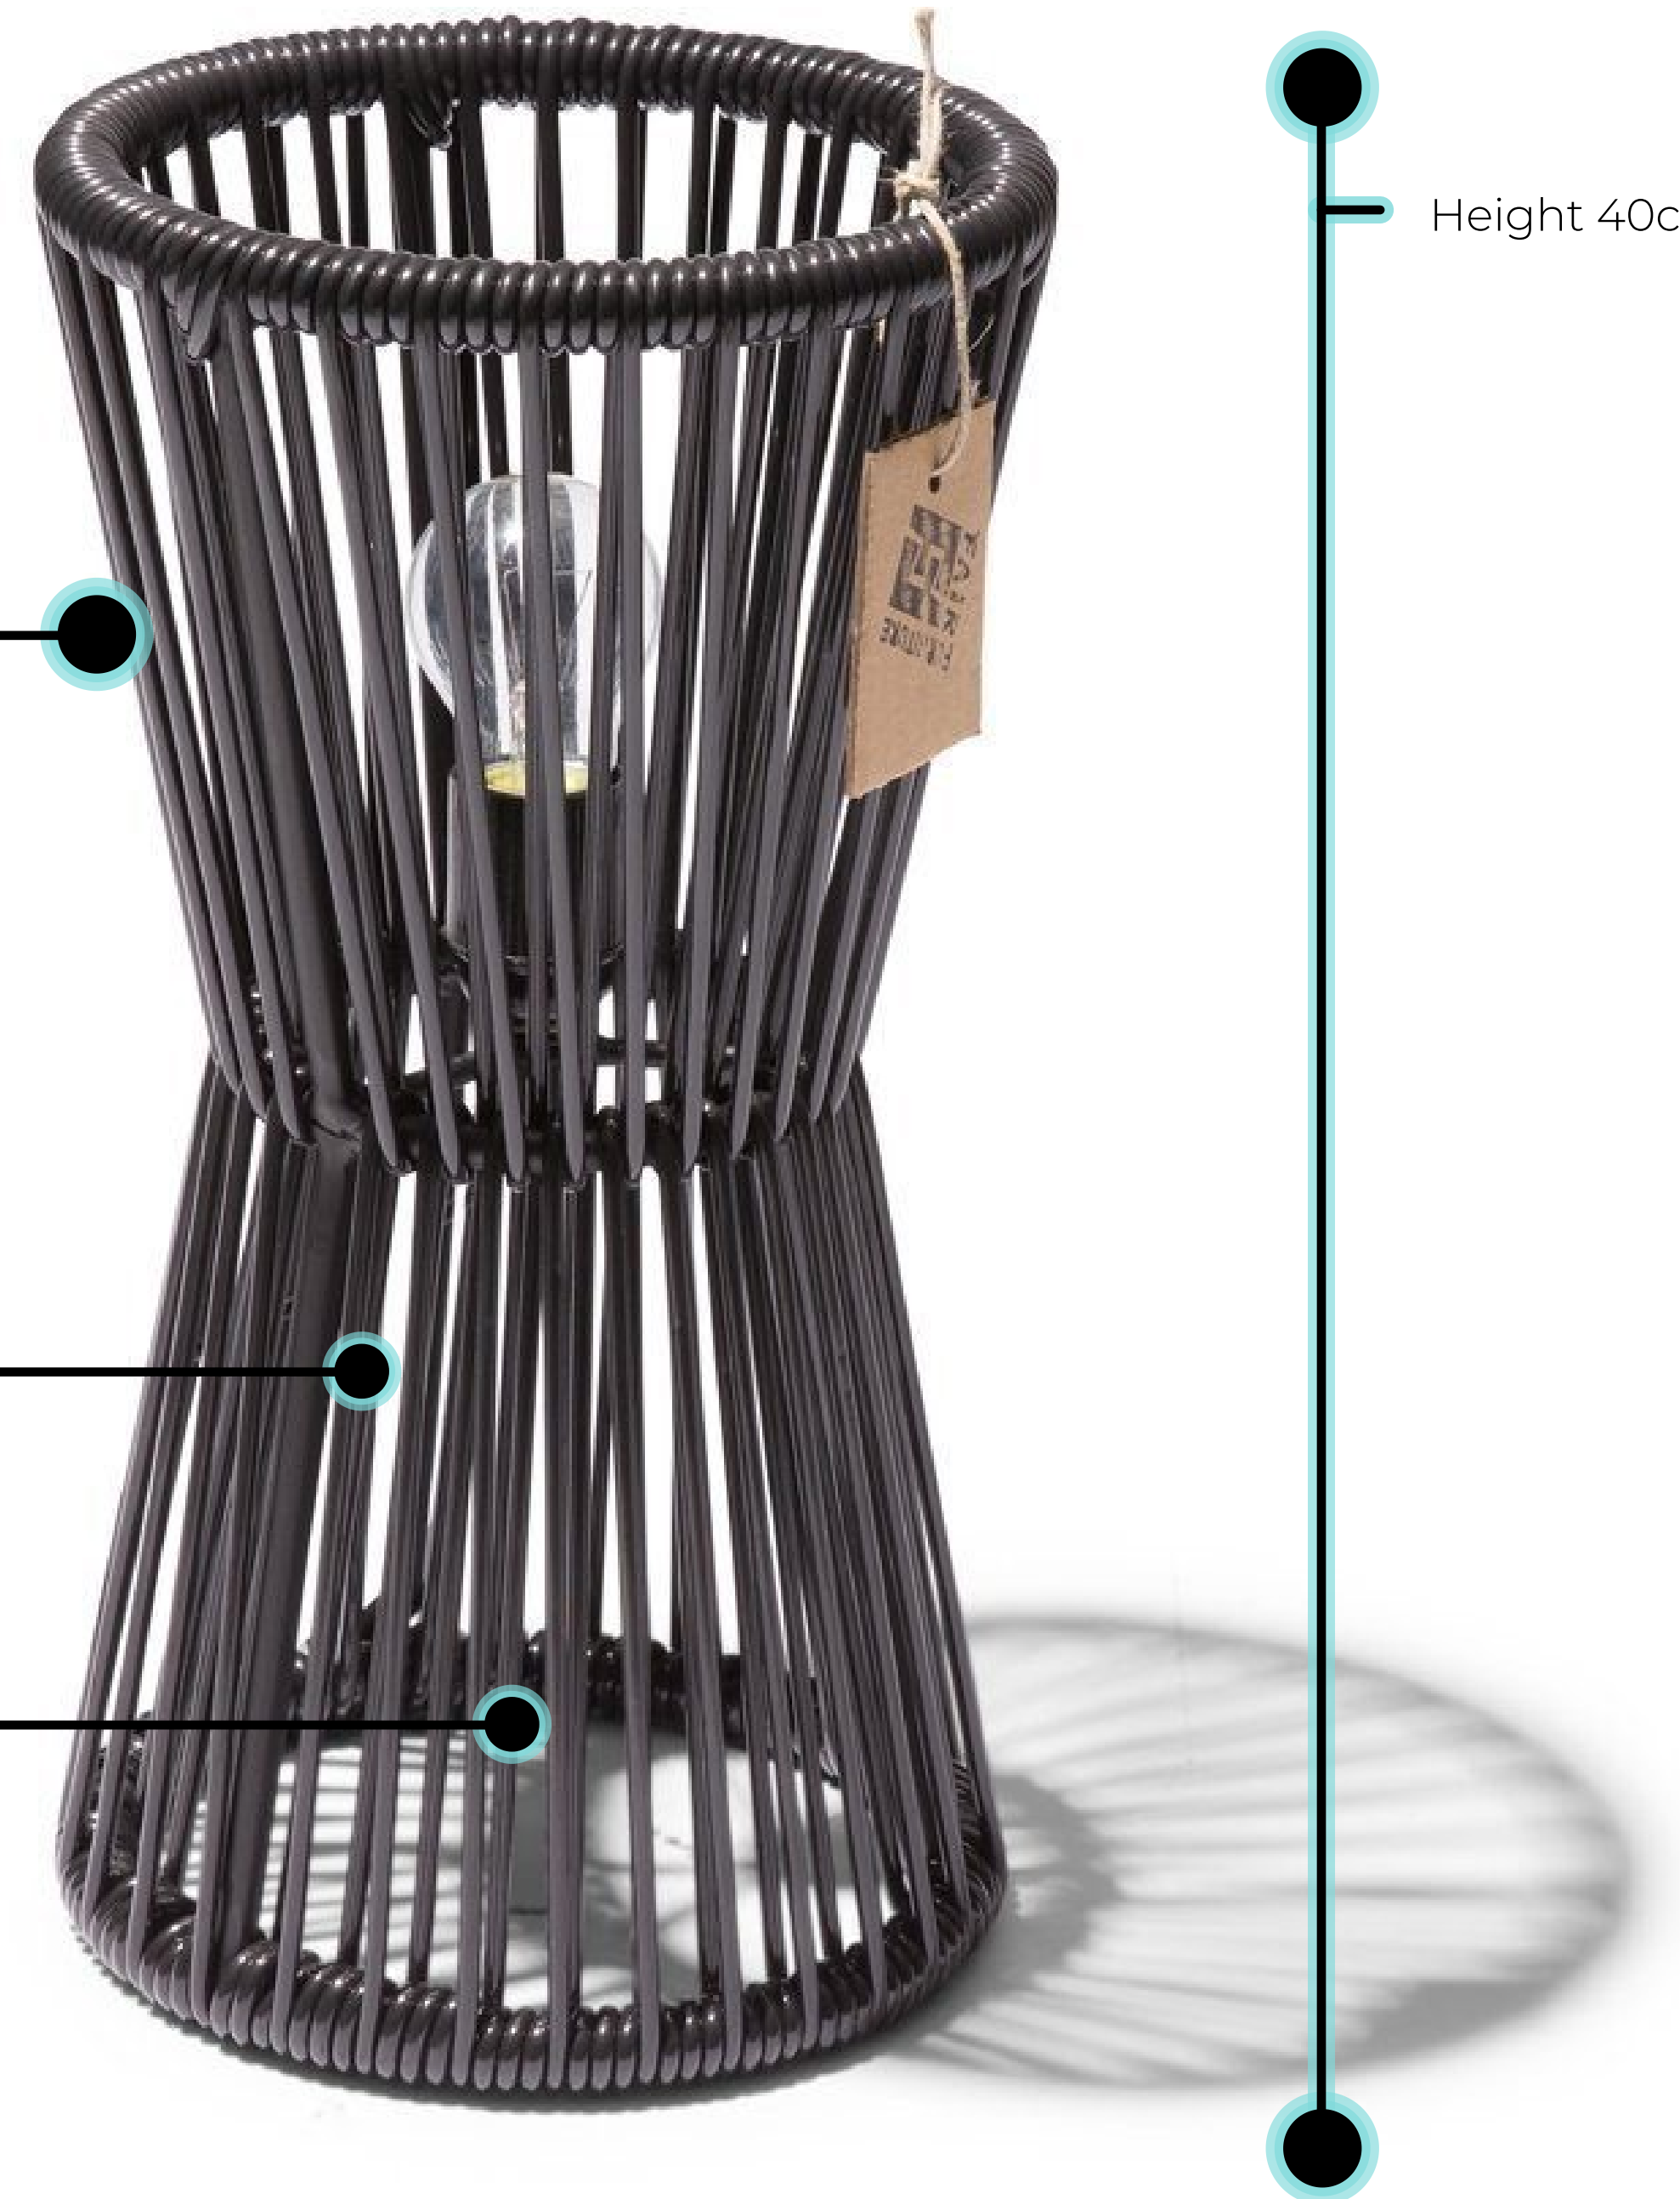

Totem Lamp

Totem lamp
Made with recycled or recyclable PVC.
Suitable to illuminate any space. Designed
by Nuria Pérez for Fair Furniture.

Specifications

Made in	Mexico
Dimensions	21W/40H/21D cm 8.3"/15.7"/8.3"inch Width/height/depth
Weight	1.5kg
SKU	TOT/

PVC

Hand woven in Mexico.
We use recycled PVC
whenever possible.
Residues during
production are reused

Handmade

In Mexico designed in Spain

Stainless Steel

Galvanized Steel, and Powder
Coated

Height 40cm