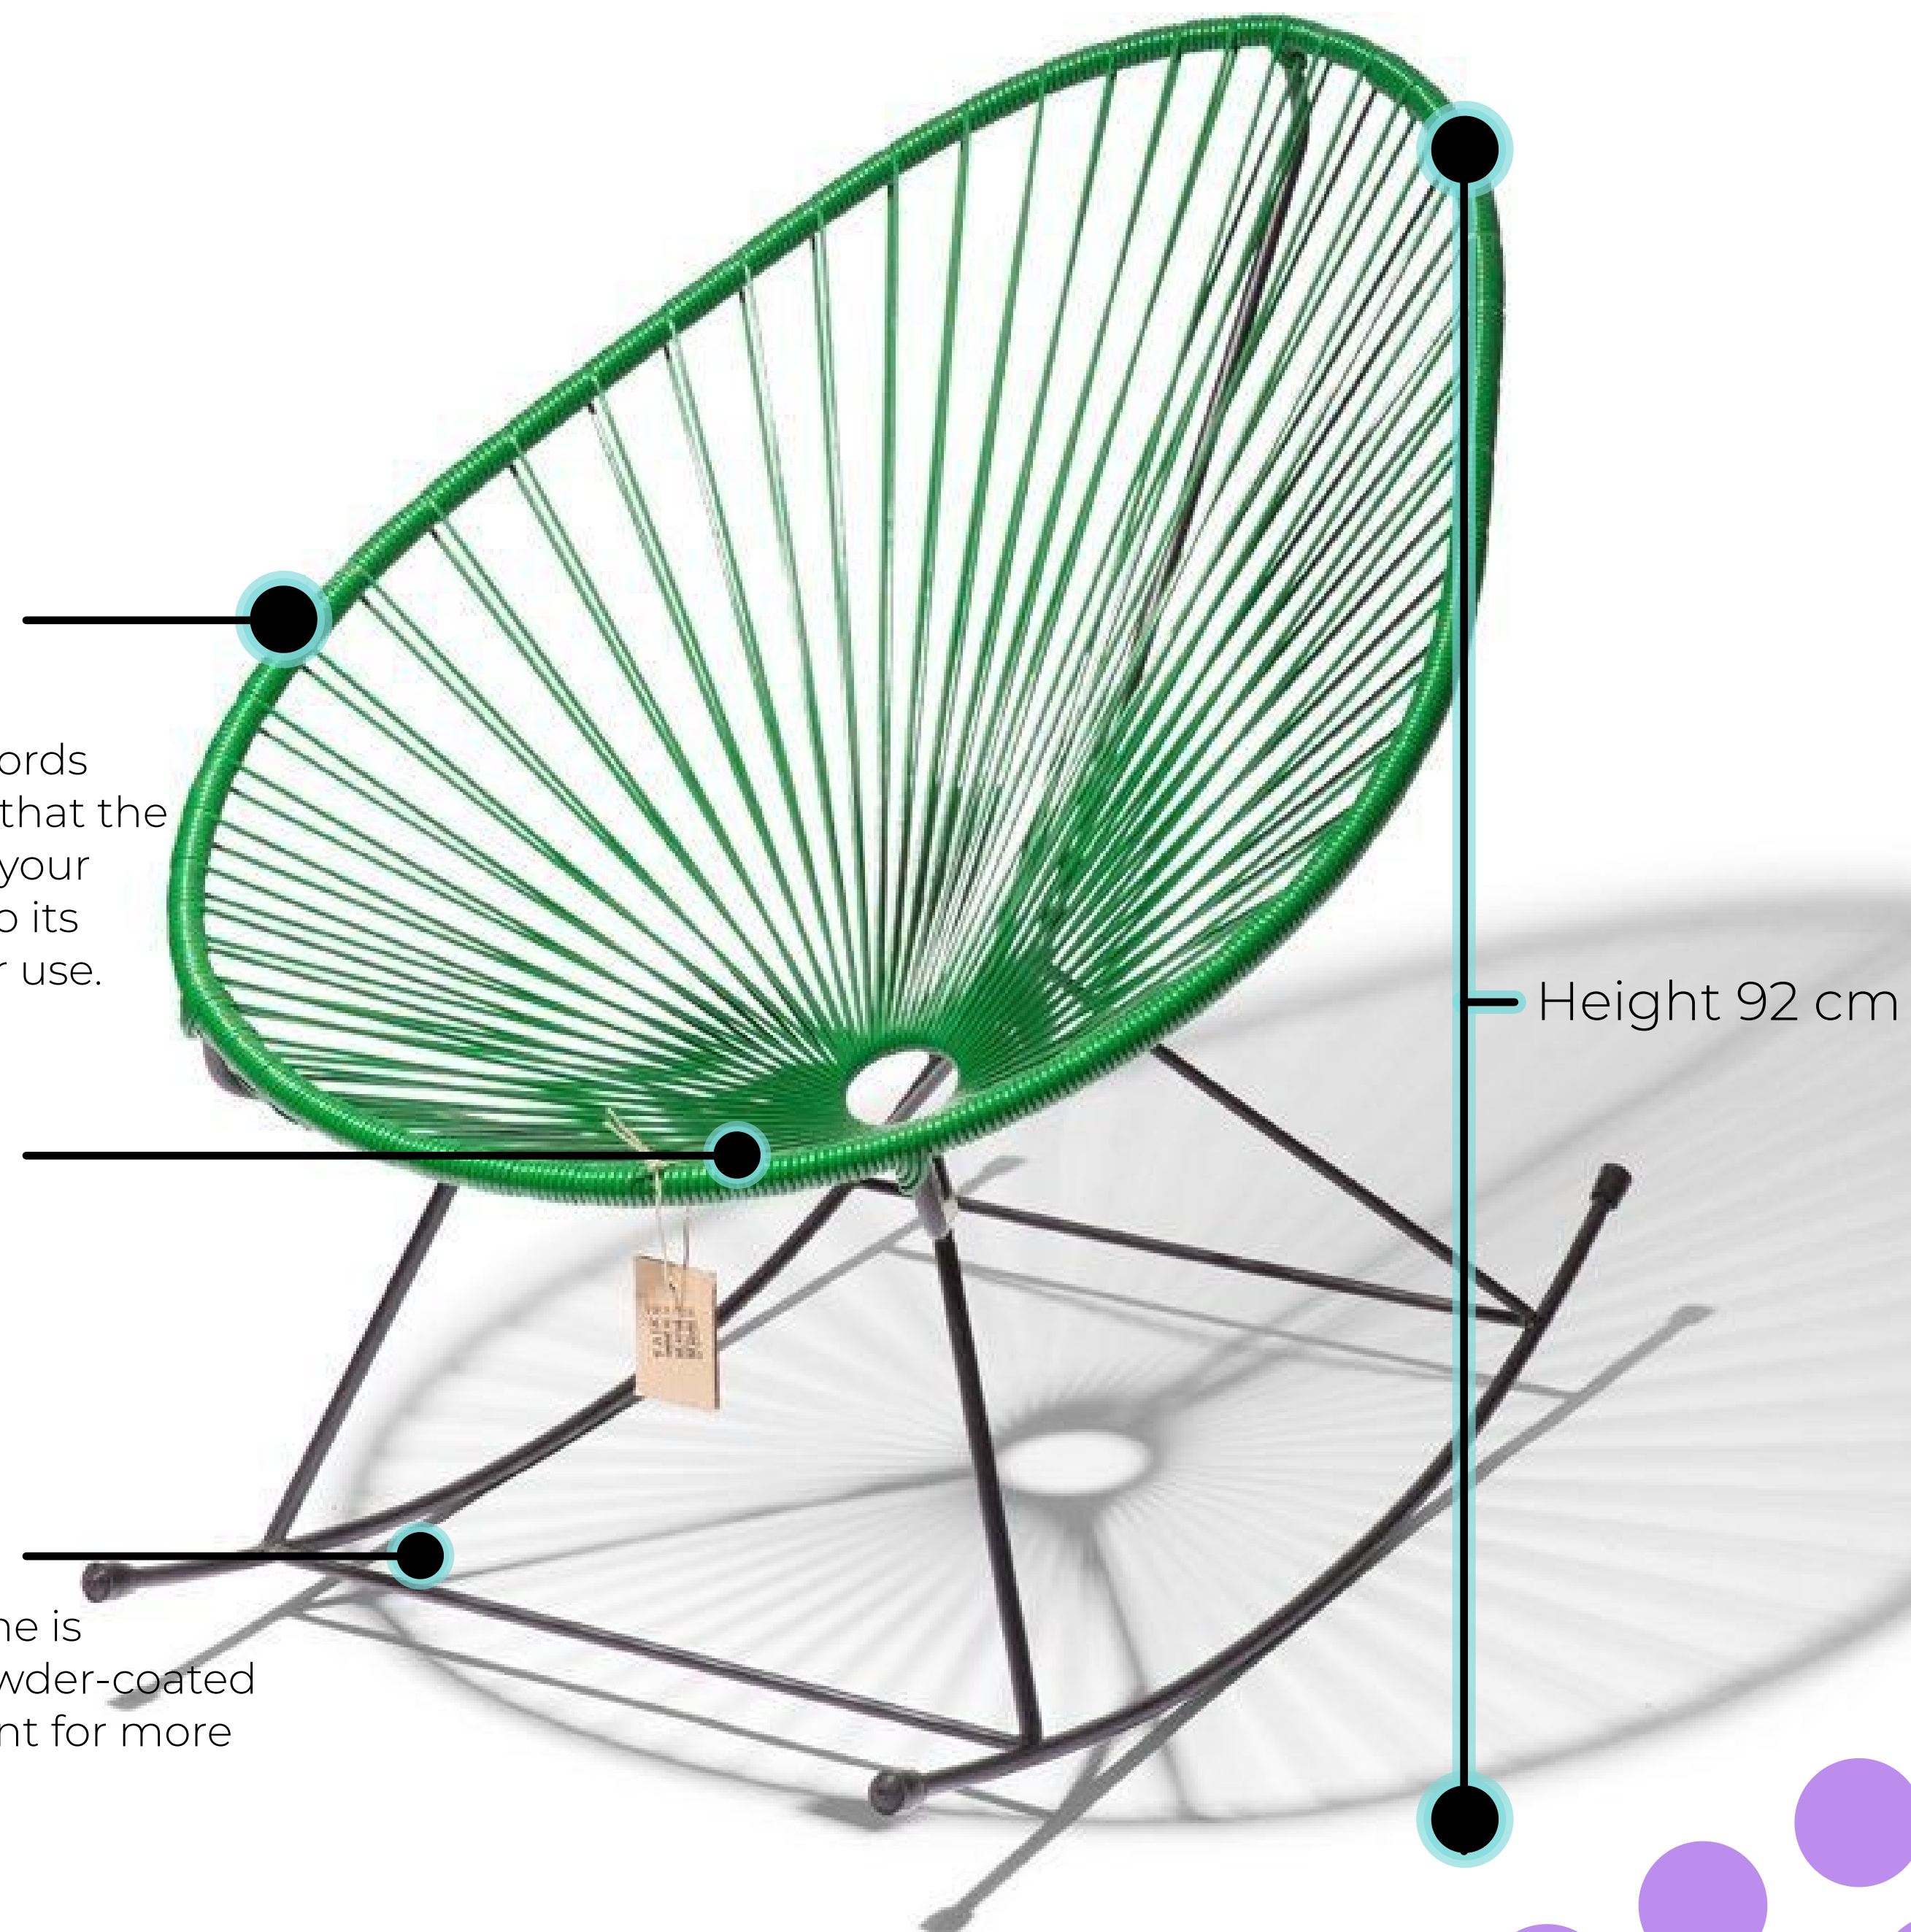

Acapulco Rocking Chair

Acapulco Rocking Chair
Stylish rocking version of the original Acapulco chair - Mexican design icon of the 50's.
The seat is hand-woven from flexible and comfortable PVC cords with 'memory'. The seat adapts to your body to return to its original form after use.

Specifications

Made in	Mexico
Dimensions	75Wx92Hx99D 29.5"/36.2"/39" Width/height/depth
Weight	10 Kg (9LBS)
Seat Height	48cm
SKU	ACA/MEC/

PVC

Handwoven with comfortable PVC cords with "memory", so that the seat forms itself to your body and returns to its original shape after use.

Handmade

In Mexico

Solid Steel

The solid steel frame is galvanized and powder-coated with texturized paint for more durability.