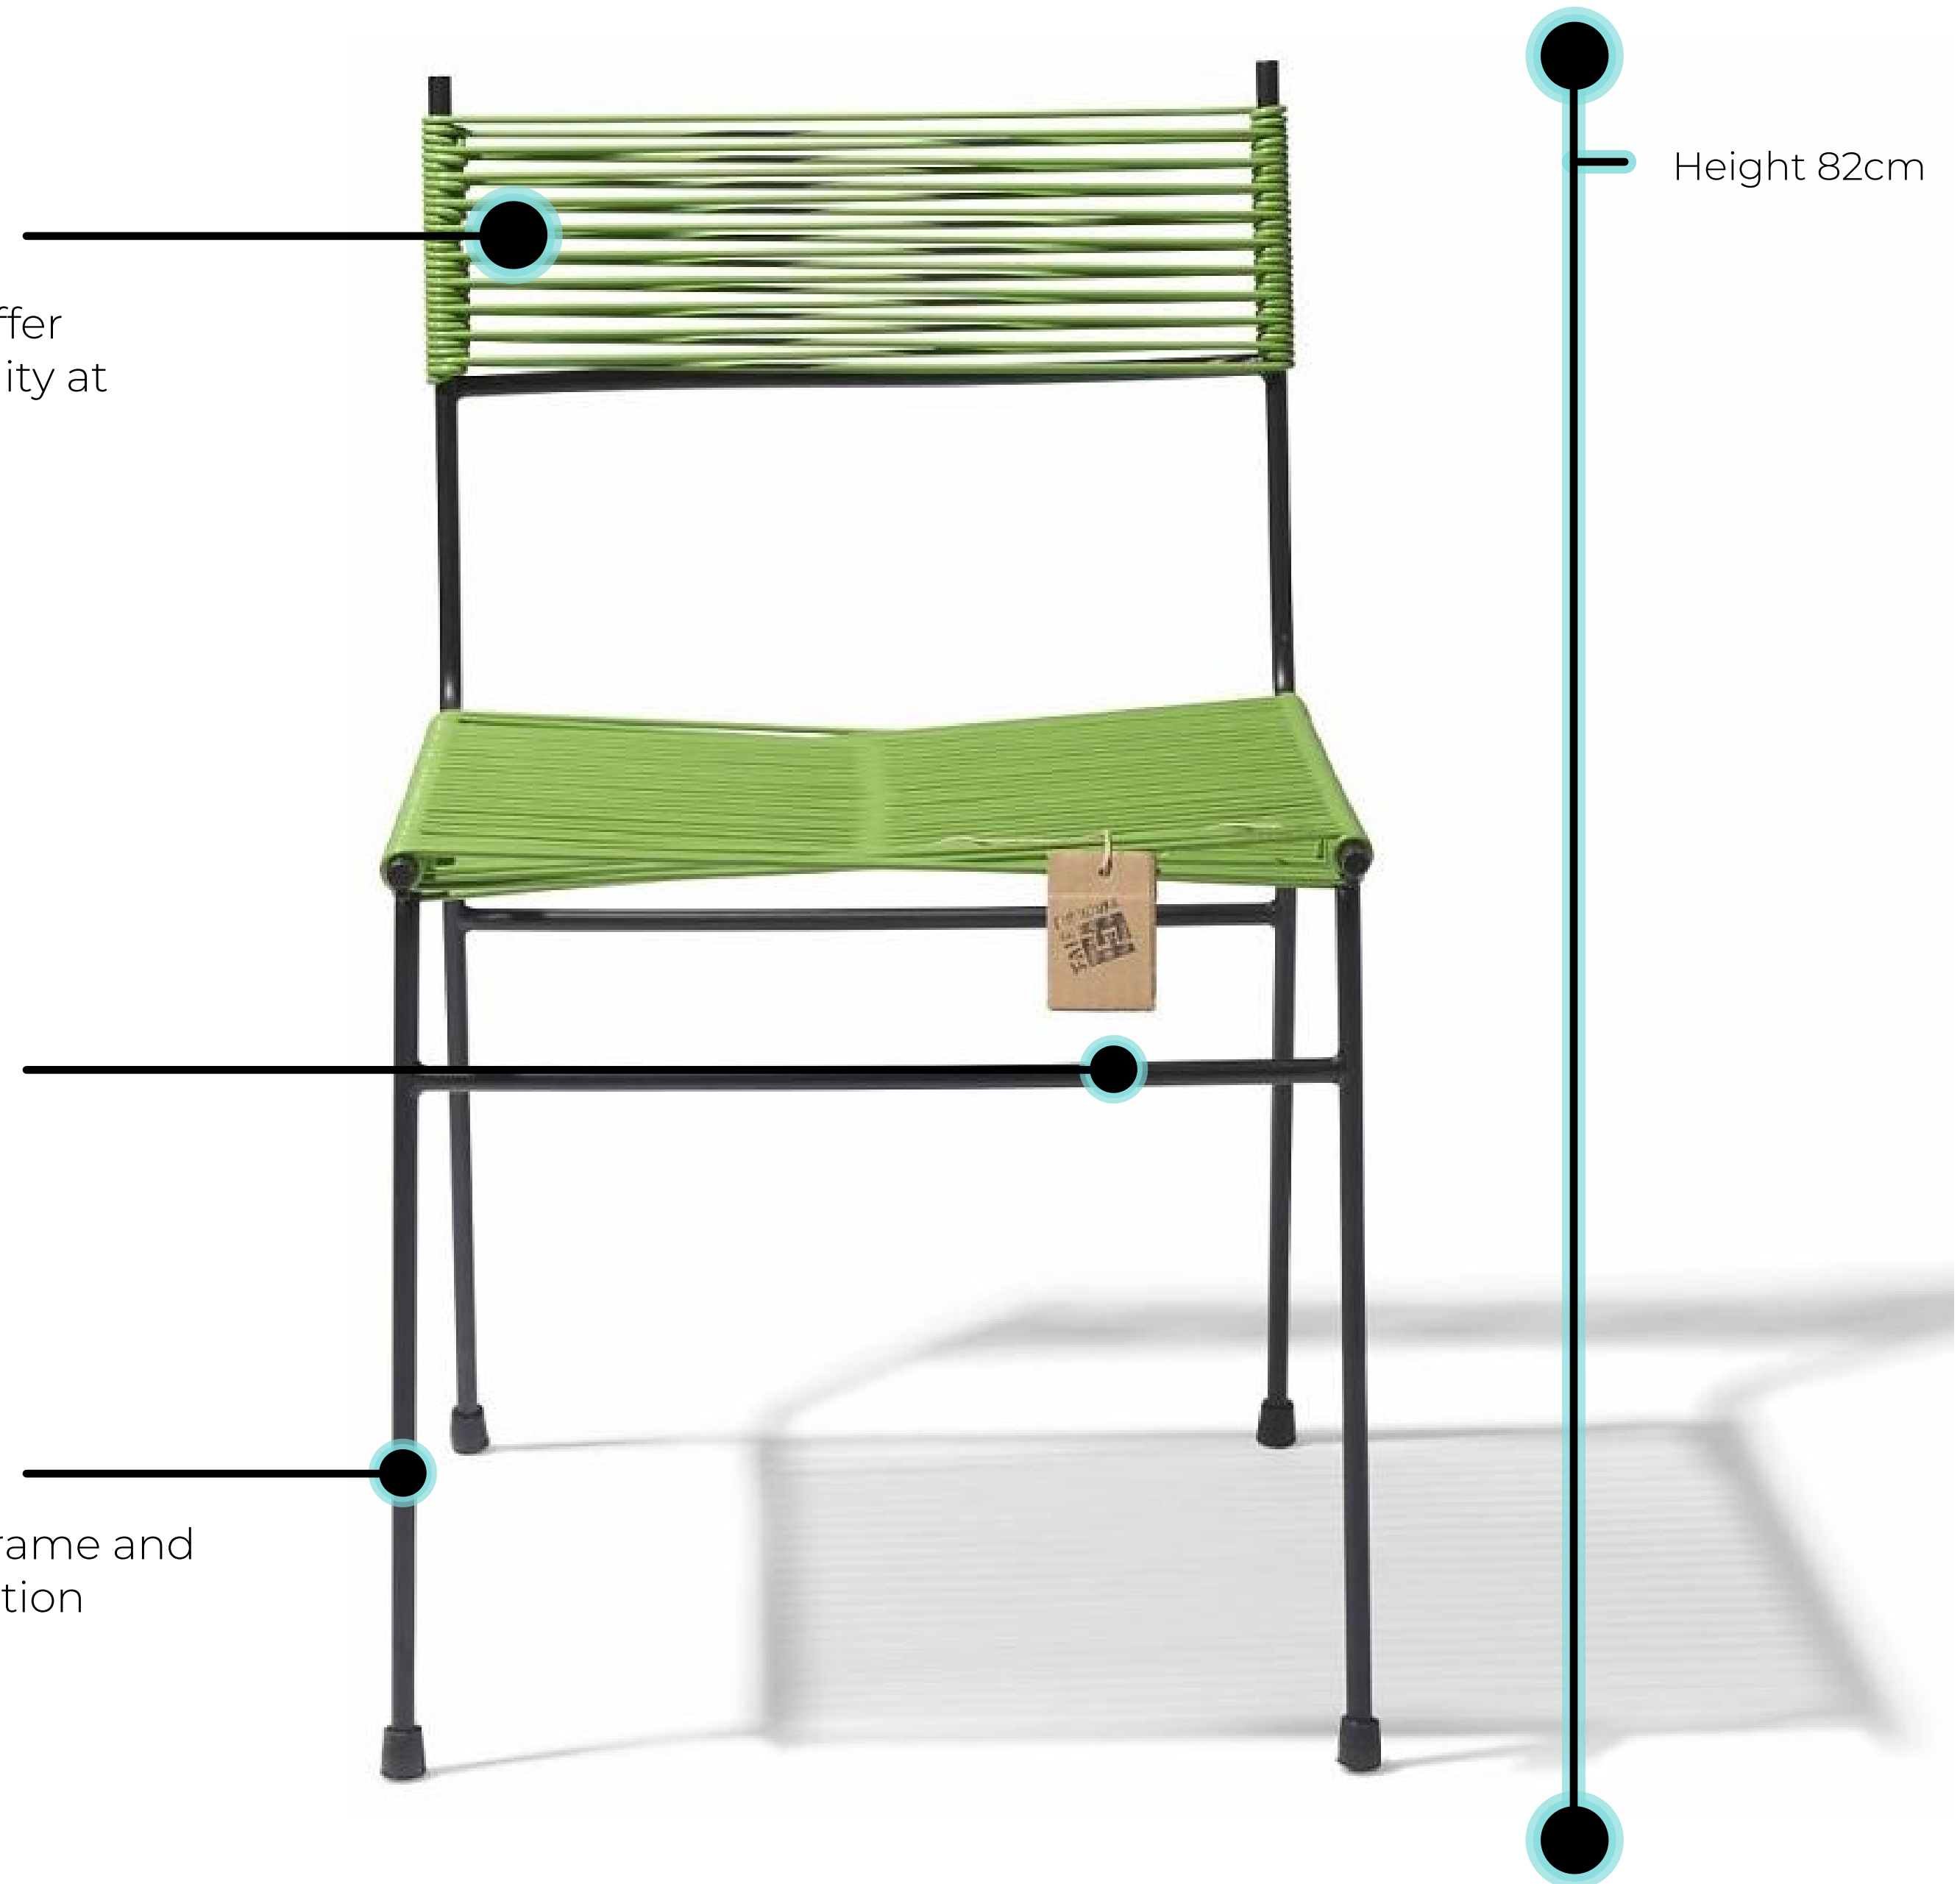

Polanco Dining Chair

Cheer up your living room or terrace with this colorful Polanco chair. Due to the durable materials used this chair is suitable for both indoor and outdoor use. The Polanco chair is inspired by the design of Clement Meadmore from the '50s.

Polanco chair is also available in SLED BASE

Specifications

Made in	Mexico
Dimensions	47W/82H/D56 cm 18.5"/32.3"/22"inch Width/height/depth
Weight	6Kg(13.2lbs)
SKU	POL/...

PVC

The woven cords offer flexibility and stability at the same time. No cushions needed!

Handmade

In Mexico

Solid Steel

Sturdy solid steel frame and rubber floor protection

Height 82cm