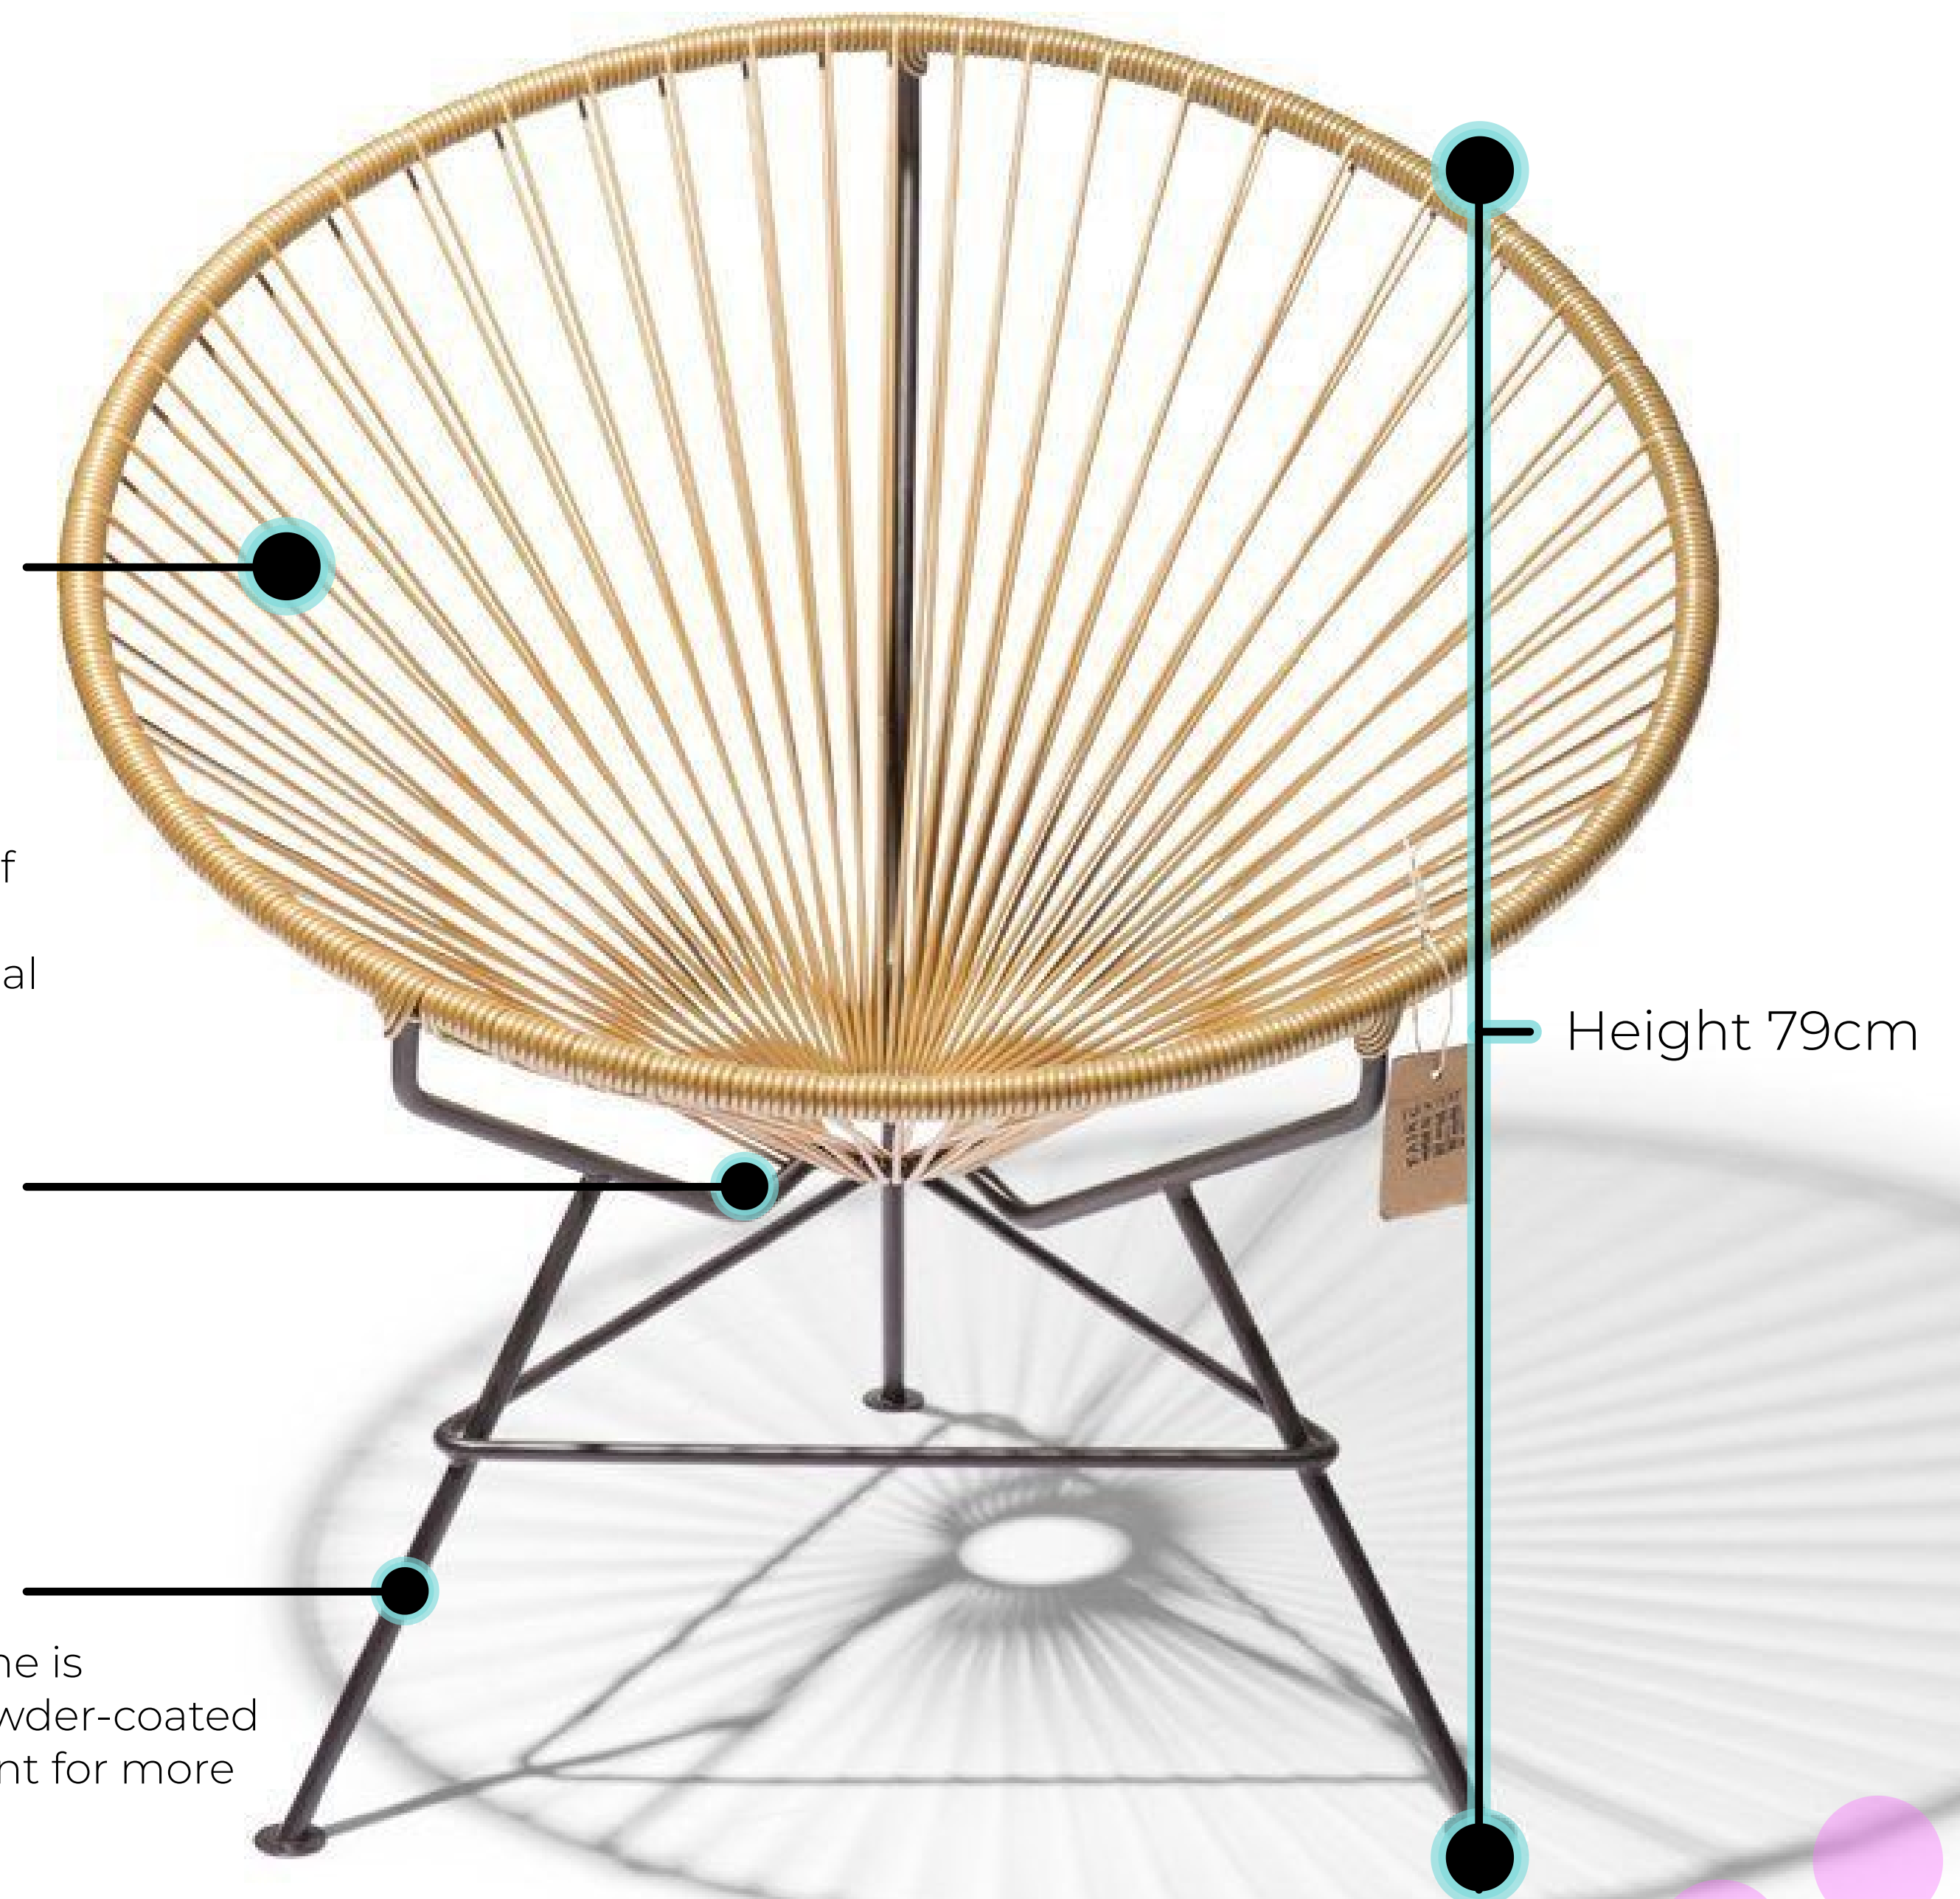

Condesa Classic

The Condesa chair has the same unique appearance and quality as the Acapulco chair, but is more rounded with a lower backrest and therefore more compact.

Specifications

Made in	Mexico
Dimensions	80W/79H/76D cm 31.5"/31.1"/29.9" inch Width/height/depth
Weight	8Kg (11lbs)
Seat Height	43cm (16.9")
SKU	CON/...

PVC

Handwoven with comfortable PVC cords with "memory", so that the seat forms itself to your body and returns to its original shape after use.

Handmade

In Mexico

Solid Steel

The solid steel frame is galvanized and powder-coated with texturized paint for more durability.