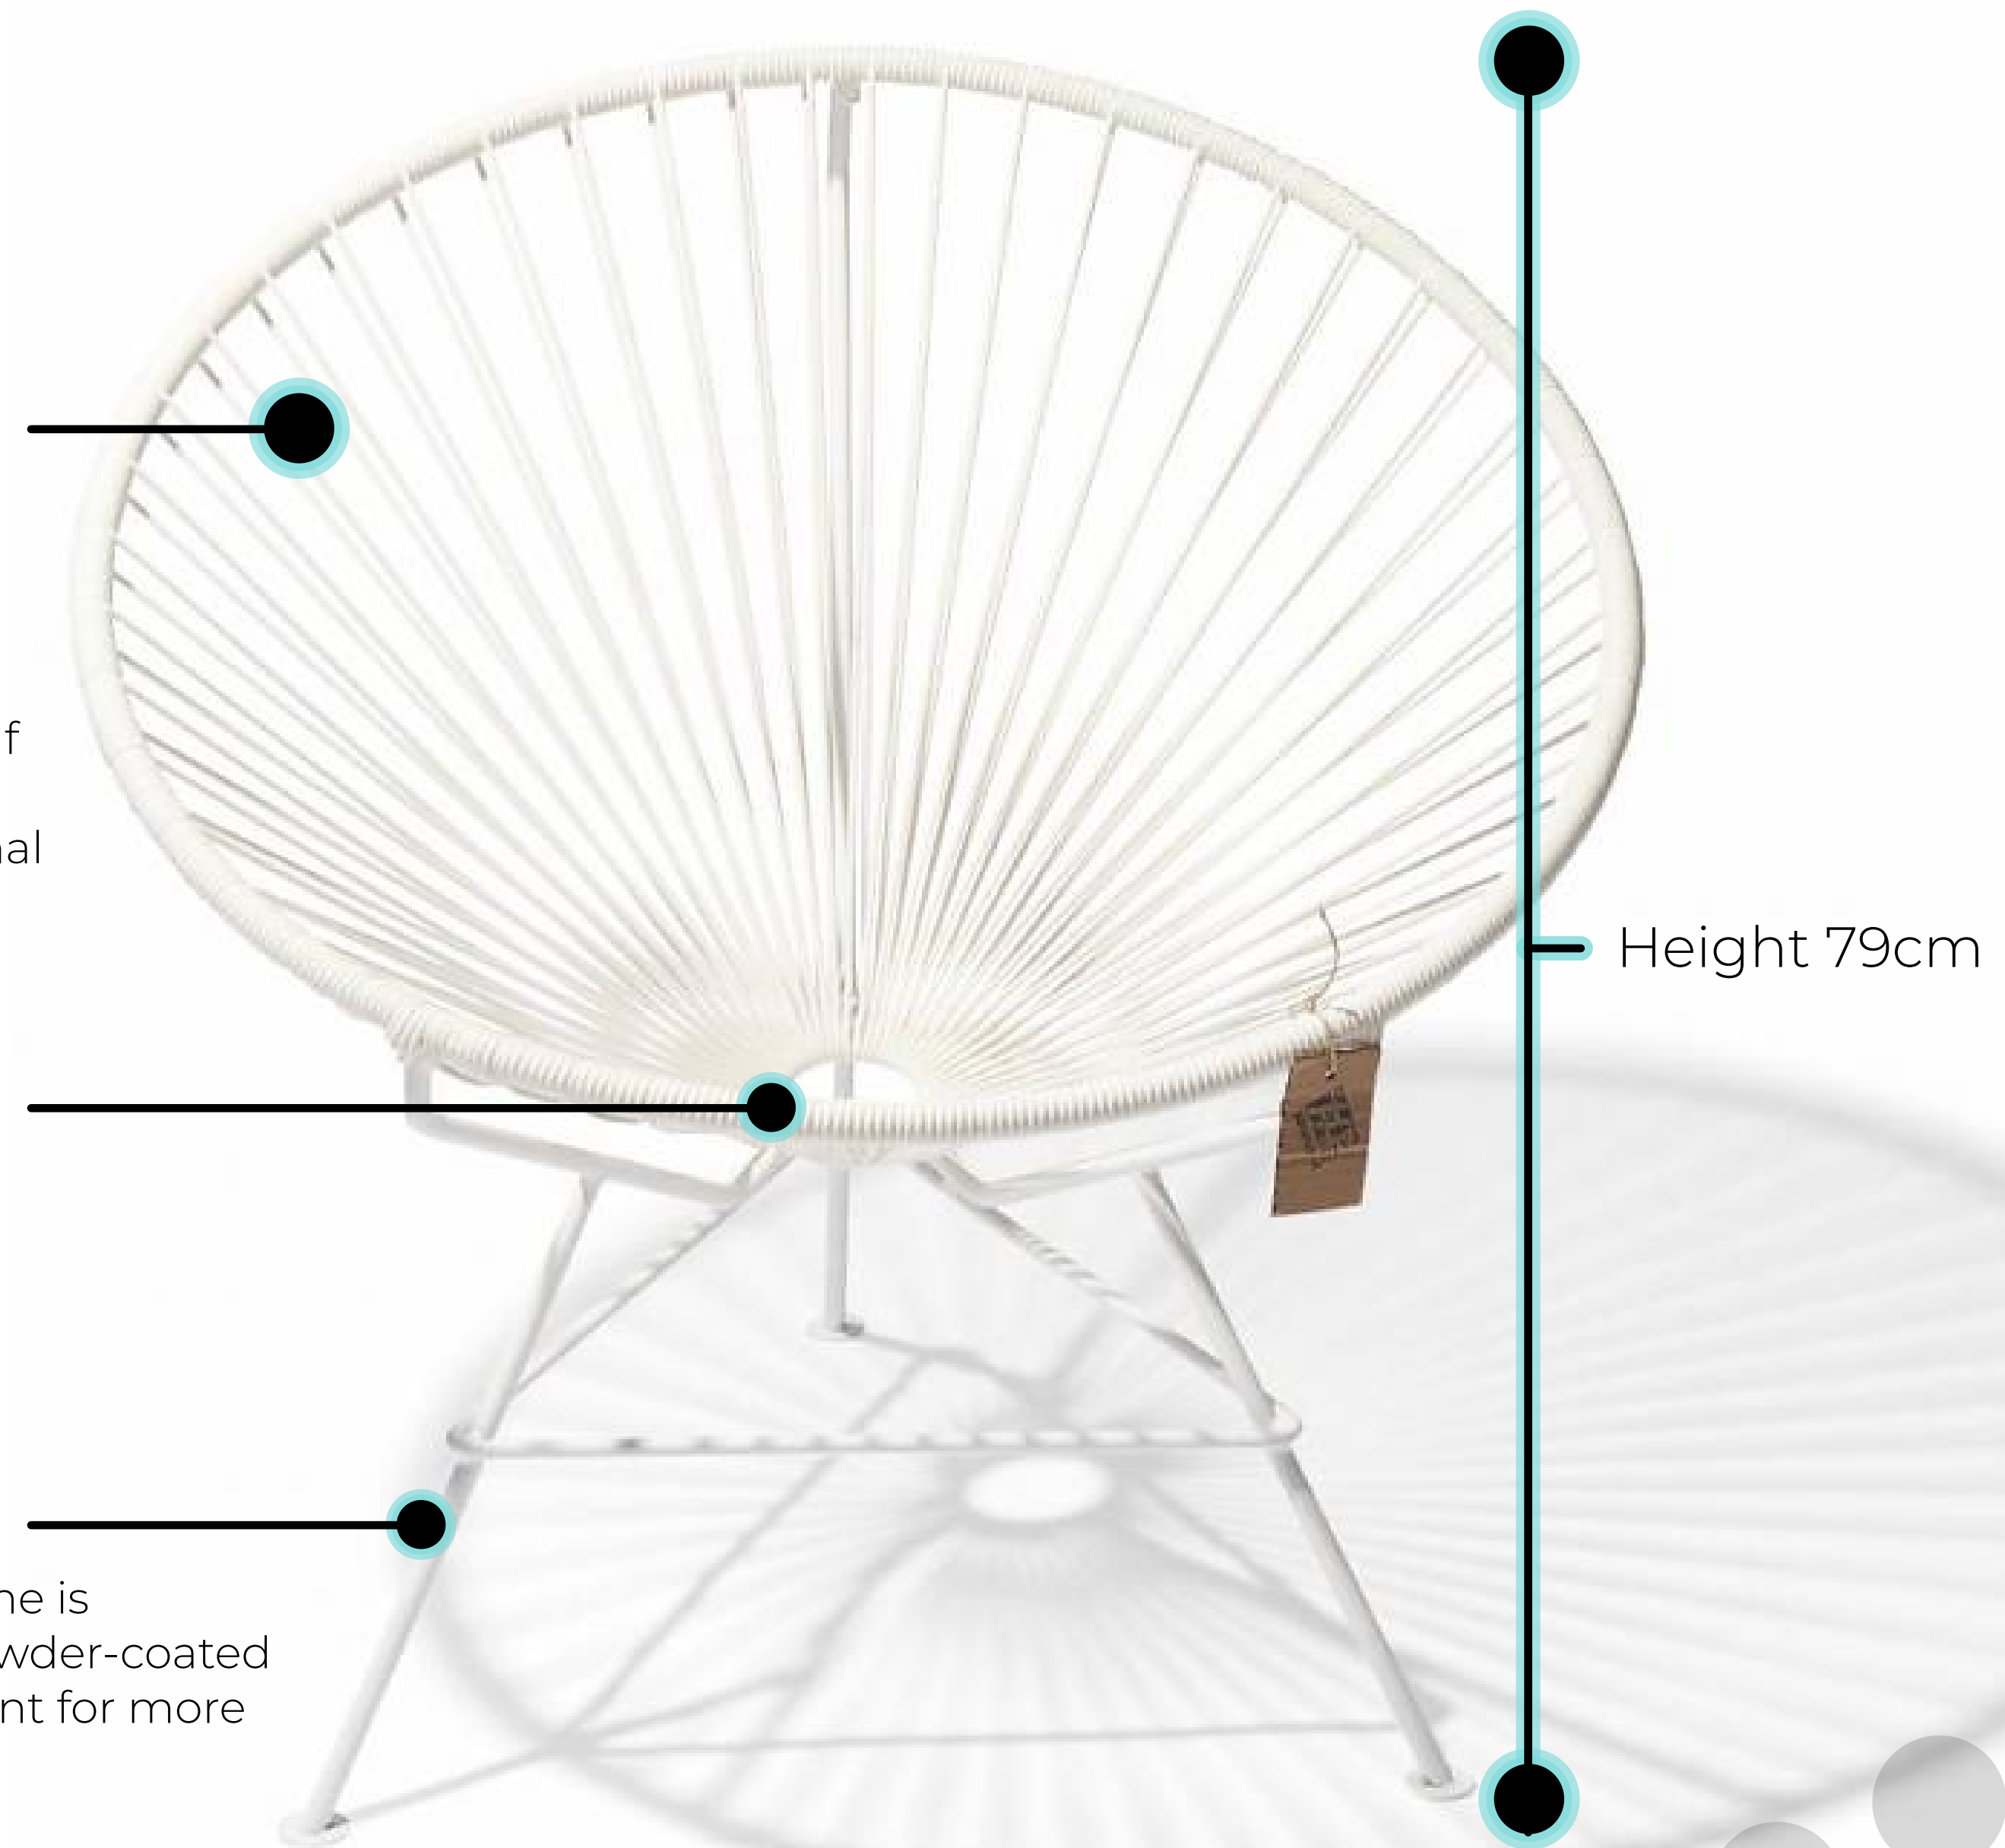

Condesa White Frame

The white frame Condesa chair creates a fresh look for your indoor or outdoor spaces. Can be combined perfectly with some colorful accessories.

Specifications

Made in	Mexico
Dimensions	80W/79H/76D cm 31.5"/31.1"/29.9" inch Width/height/depth
Weight	8Kg (18lbs)
Seat Height	43cm (16.9")
SKU	CON/

PVC

Handwoven with comfortable PVC cords with "memory", so that the seat forms itself to your body and returns to its original shape after use.

Handmade

In Mexico

Solid Steel

The solid steel frame is galvanized and powder-coated with texturized paint for more durability.