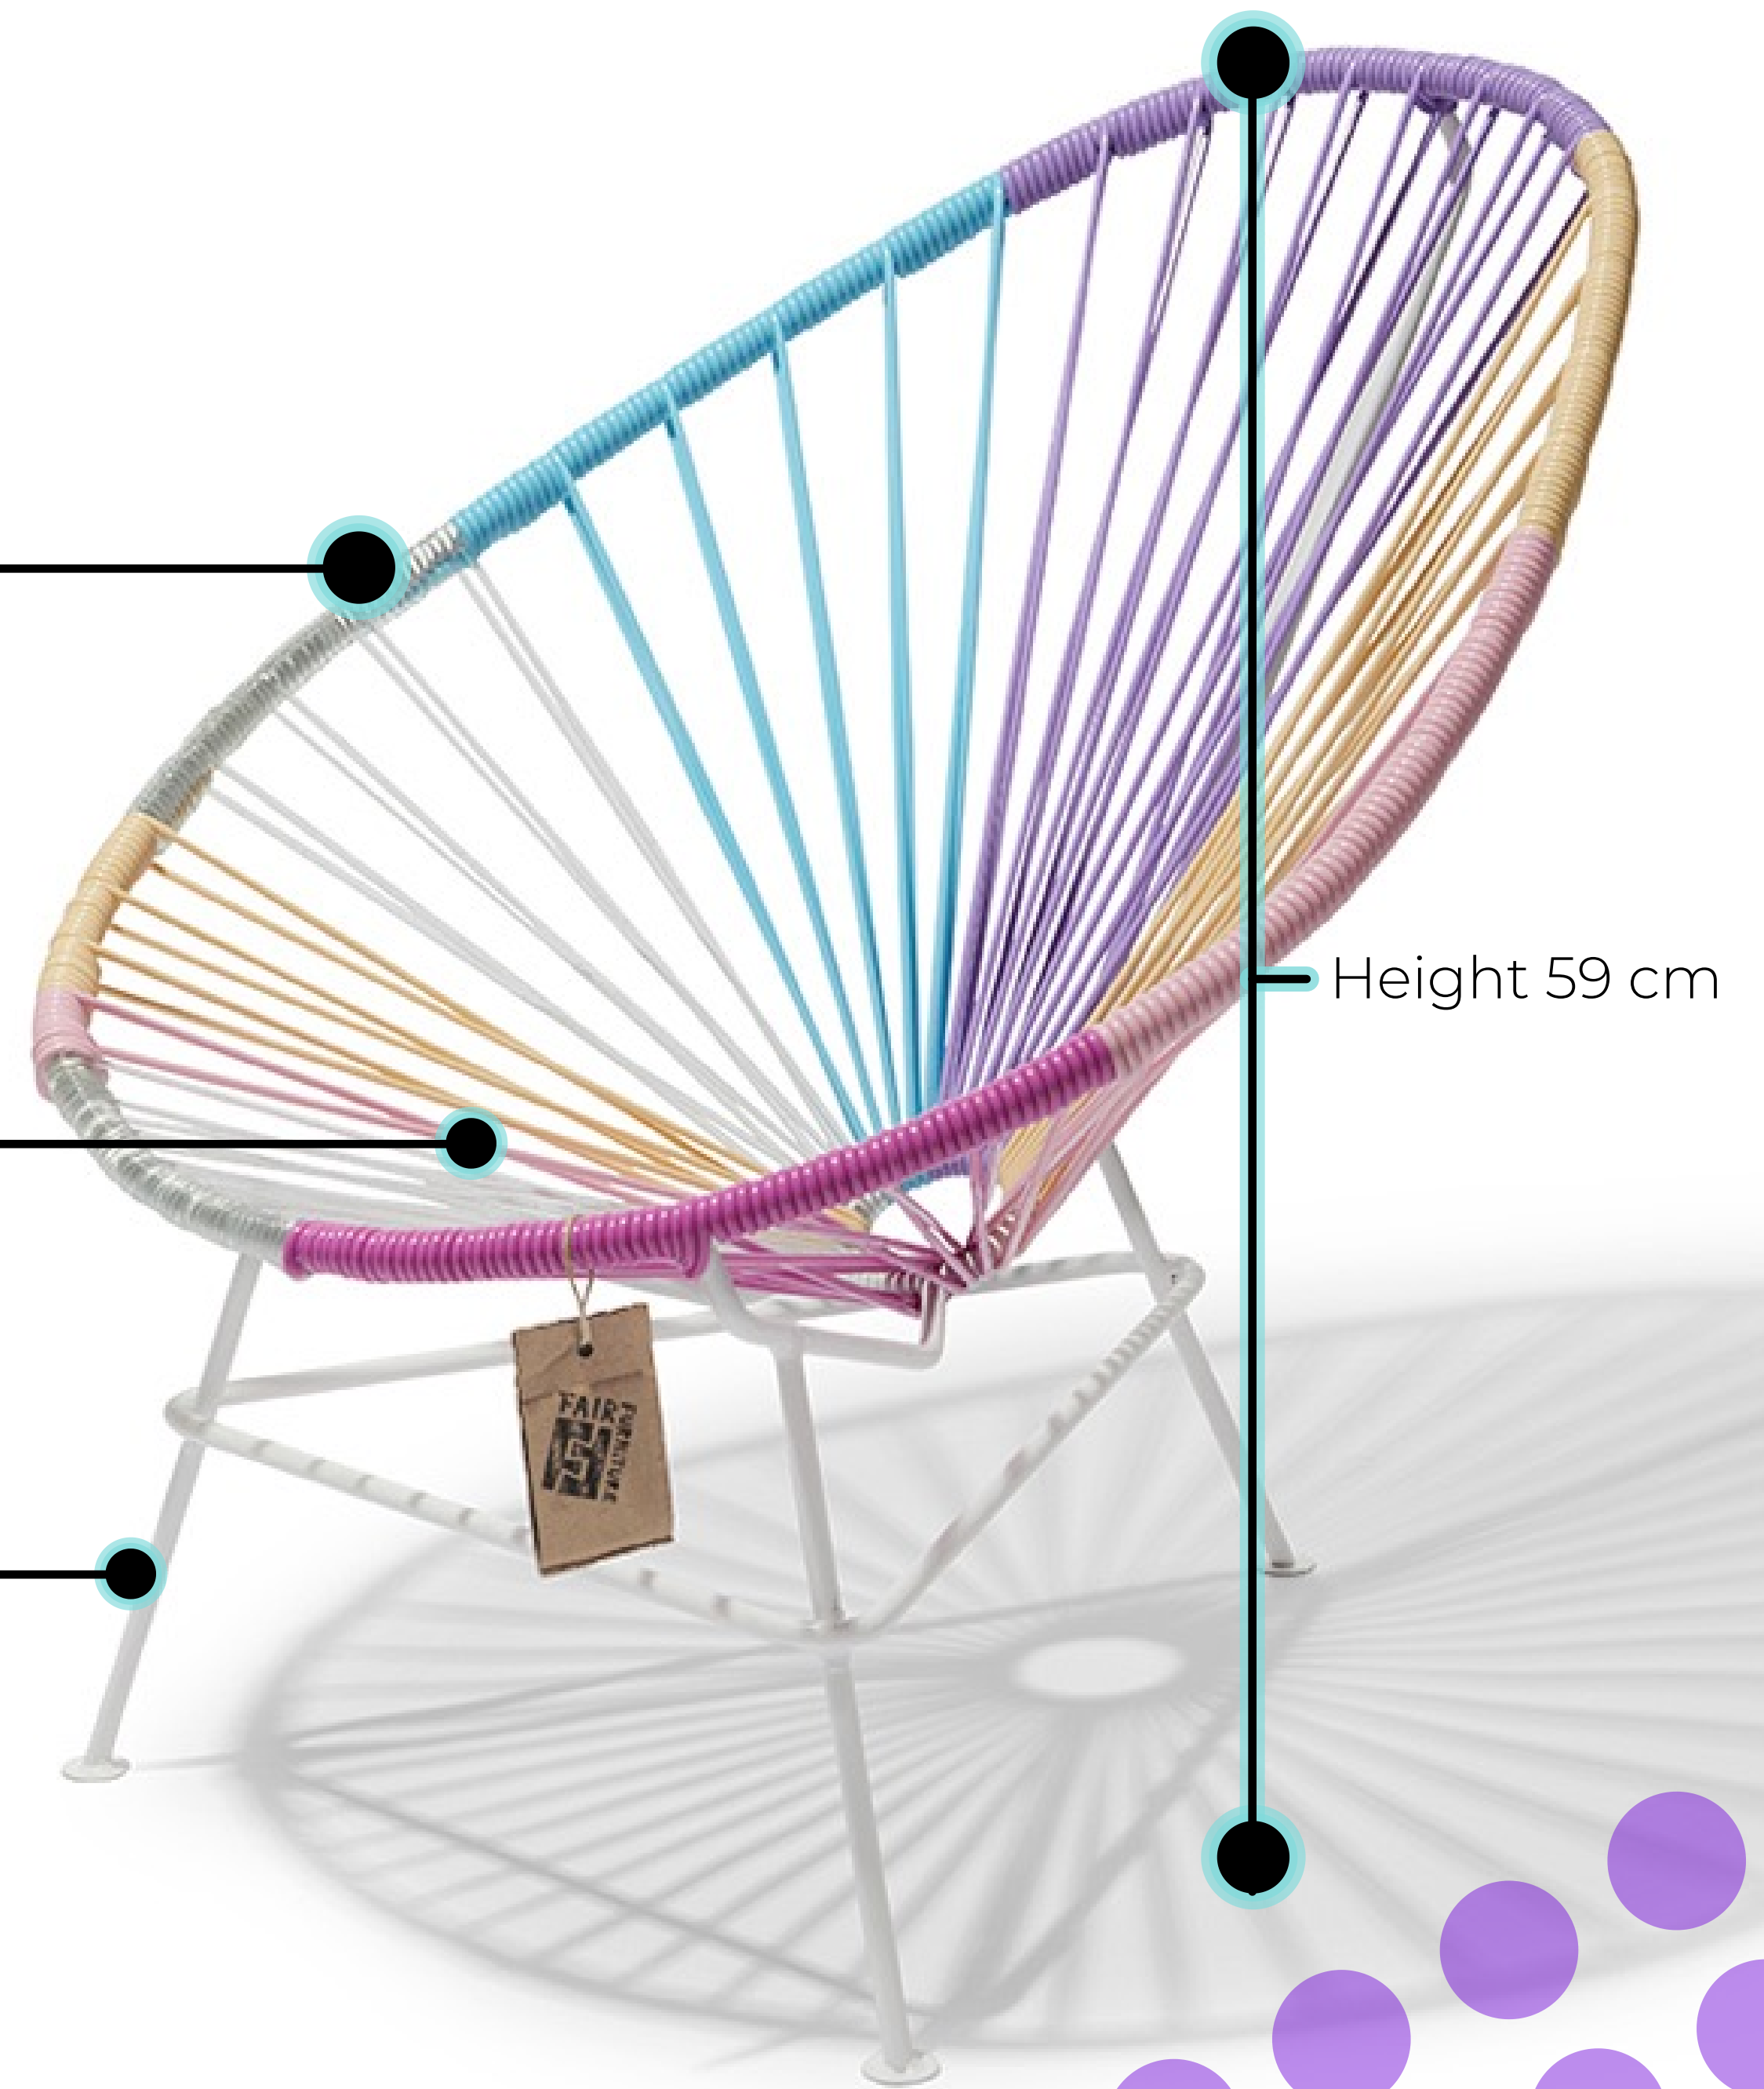

Acapulco Kid's Version

Acapulco baby chairs and baby rocking chairs - the mini editions of the original Acapulco chair.
The same high quality as our Original Acapulco chairs, but simply smaller.

Specifications

Made in	Mexico
Dimensions	54/59/71 cm 21"/23"/28" Width/height/depth
Weight	4kg (9lbs)
Seat Height	33cm (13")
SKU	ACA/BB

PVC

Handwoven with comfortable PVC cords with "memory", so that the seat forms itself to your body and returns to its original shape after use.

Handmade

In Mexico

Solid Steel

The solid steel frame is galvanized and powder-coated with texturized paint for more durability.