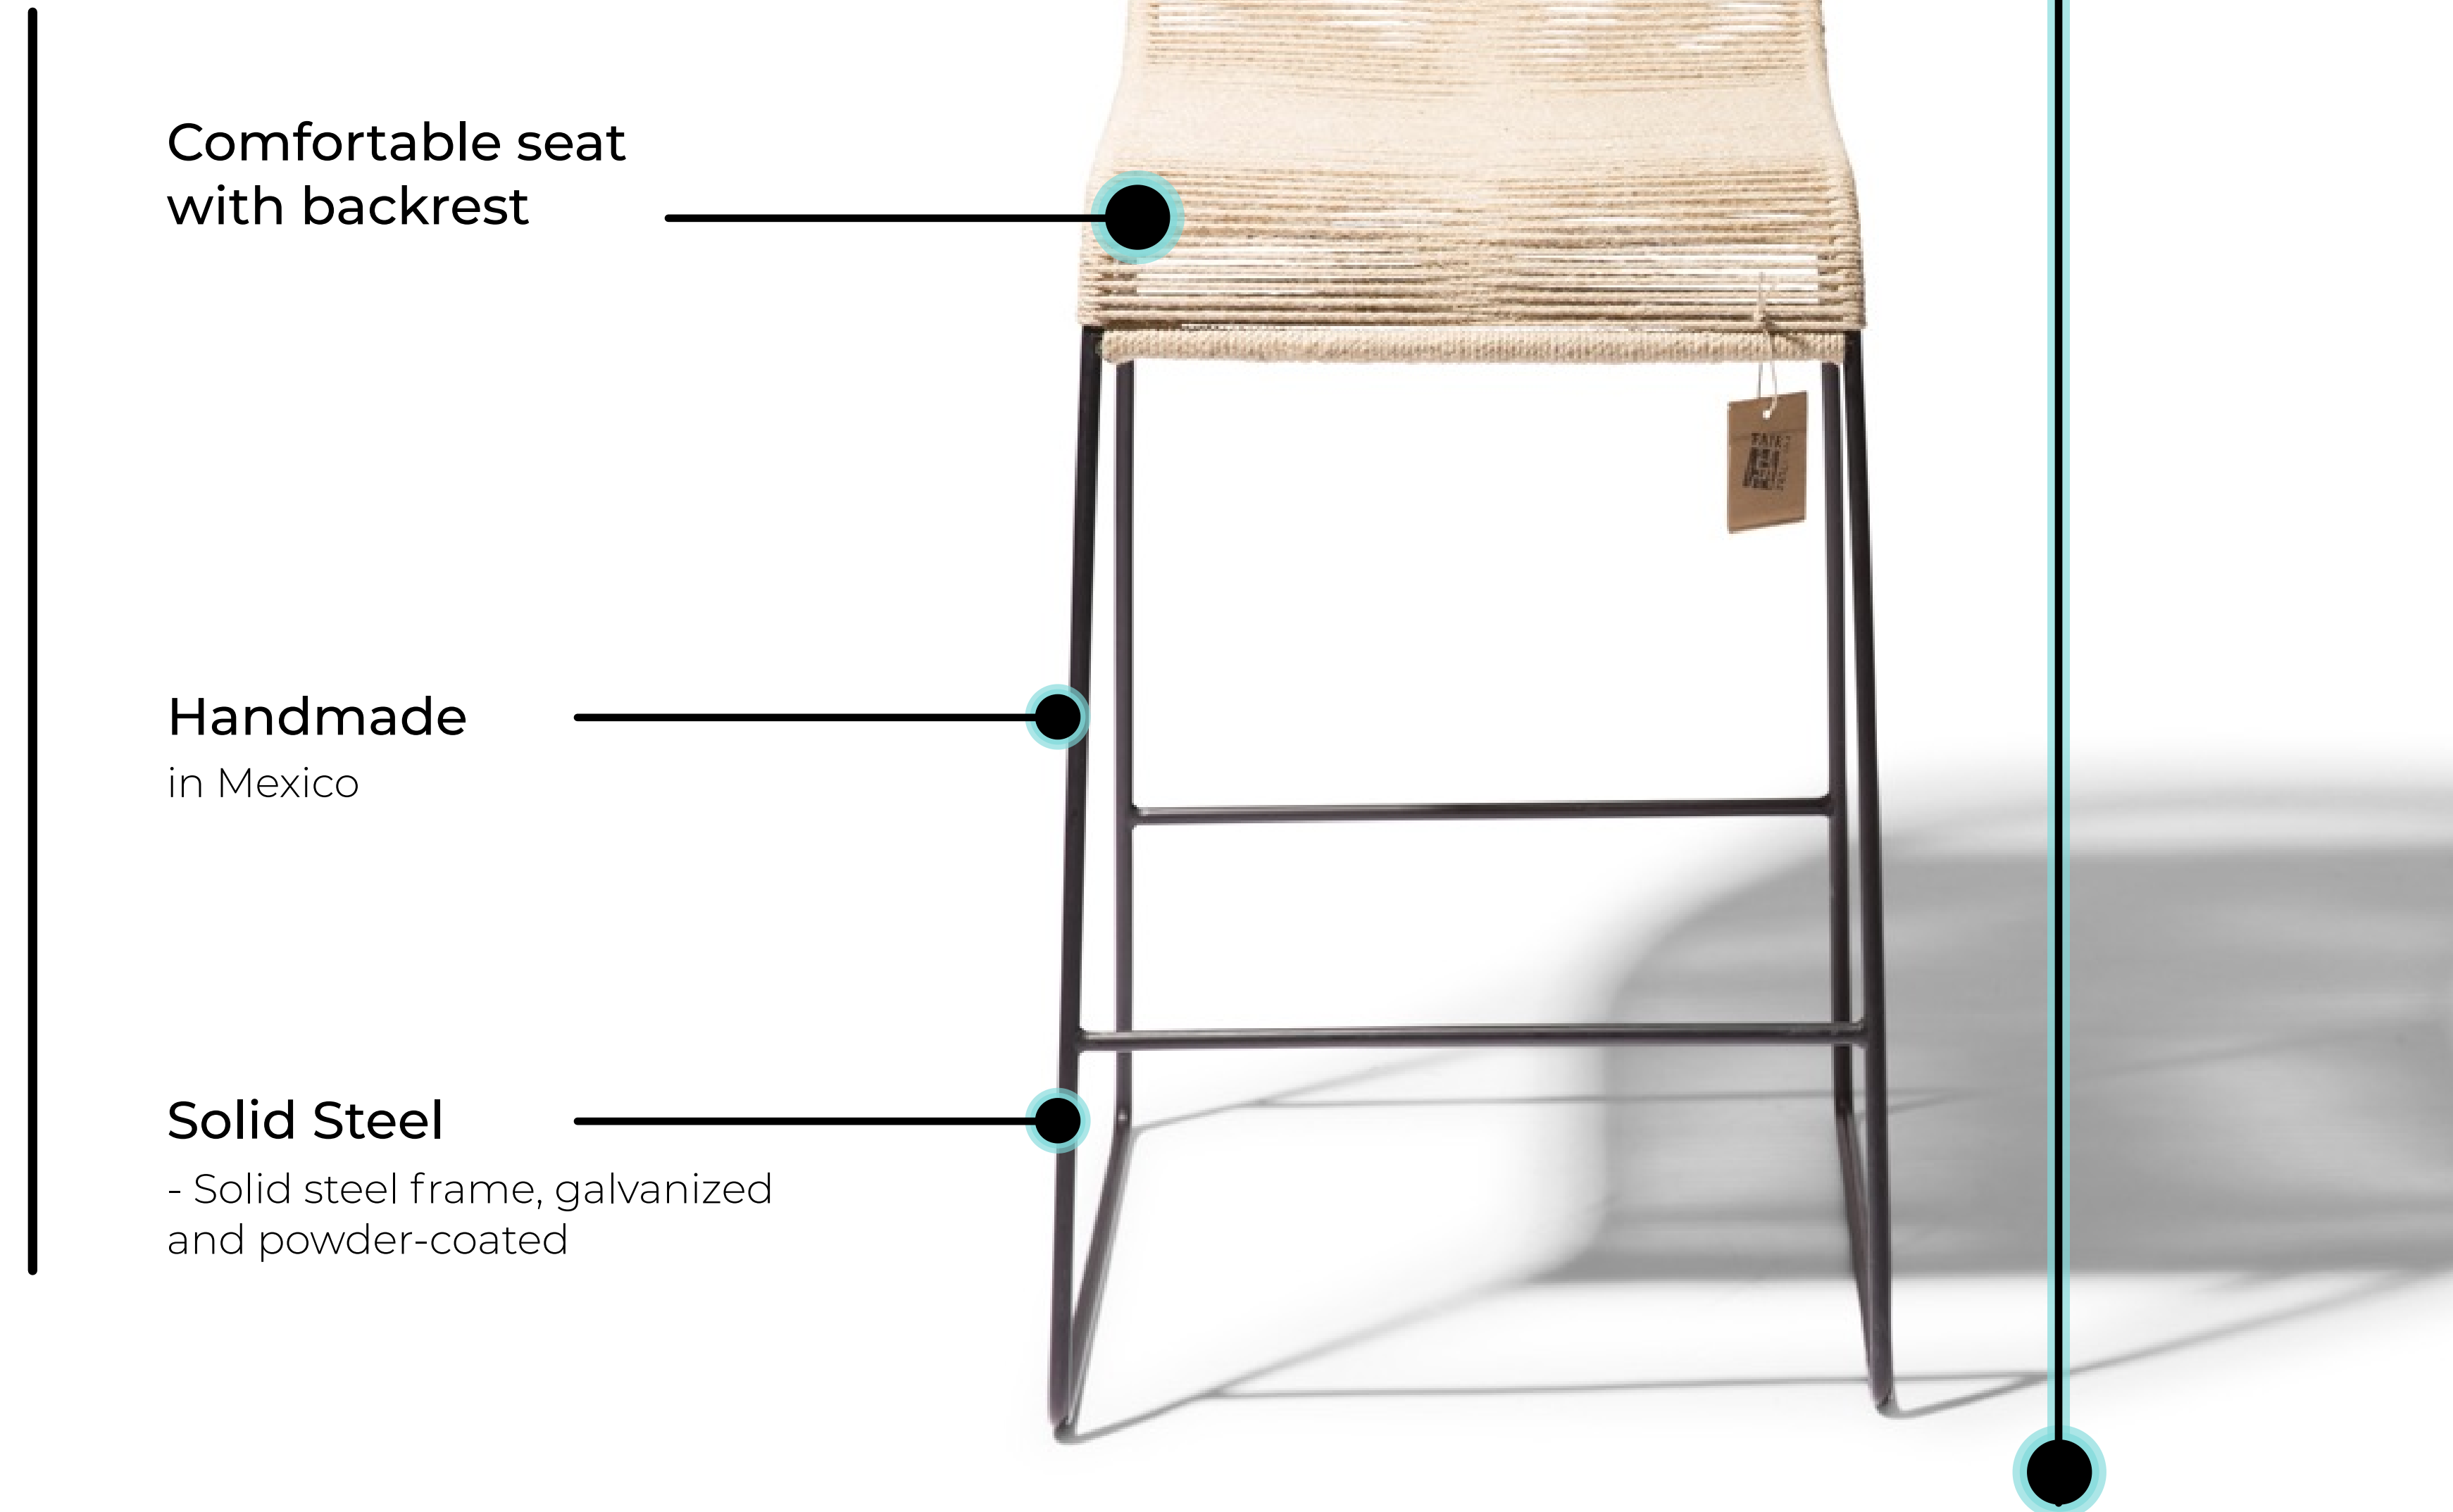

Zicatela Barstool

The Zicatela barstool is the ideal barstool for both indoor and outdoor use. They can be used both at pool areas and indoor kitchens. The seat is flexible and comfortable

Specifications

Made in	Mexico
Dimensions	50W/98H/34D cm 19.7"/38.6"/13.4" Width/height/depth
Weight	8kg (18lbs)
Seat height	74cm (29.1")
SKU	ZIC/

Comfortable seat
with backrest

Handmade
in Mexico

Solid Steel
- Solid steel frame, galvanized
and powder-coated

Height 98cm