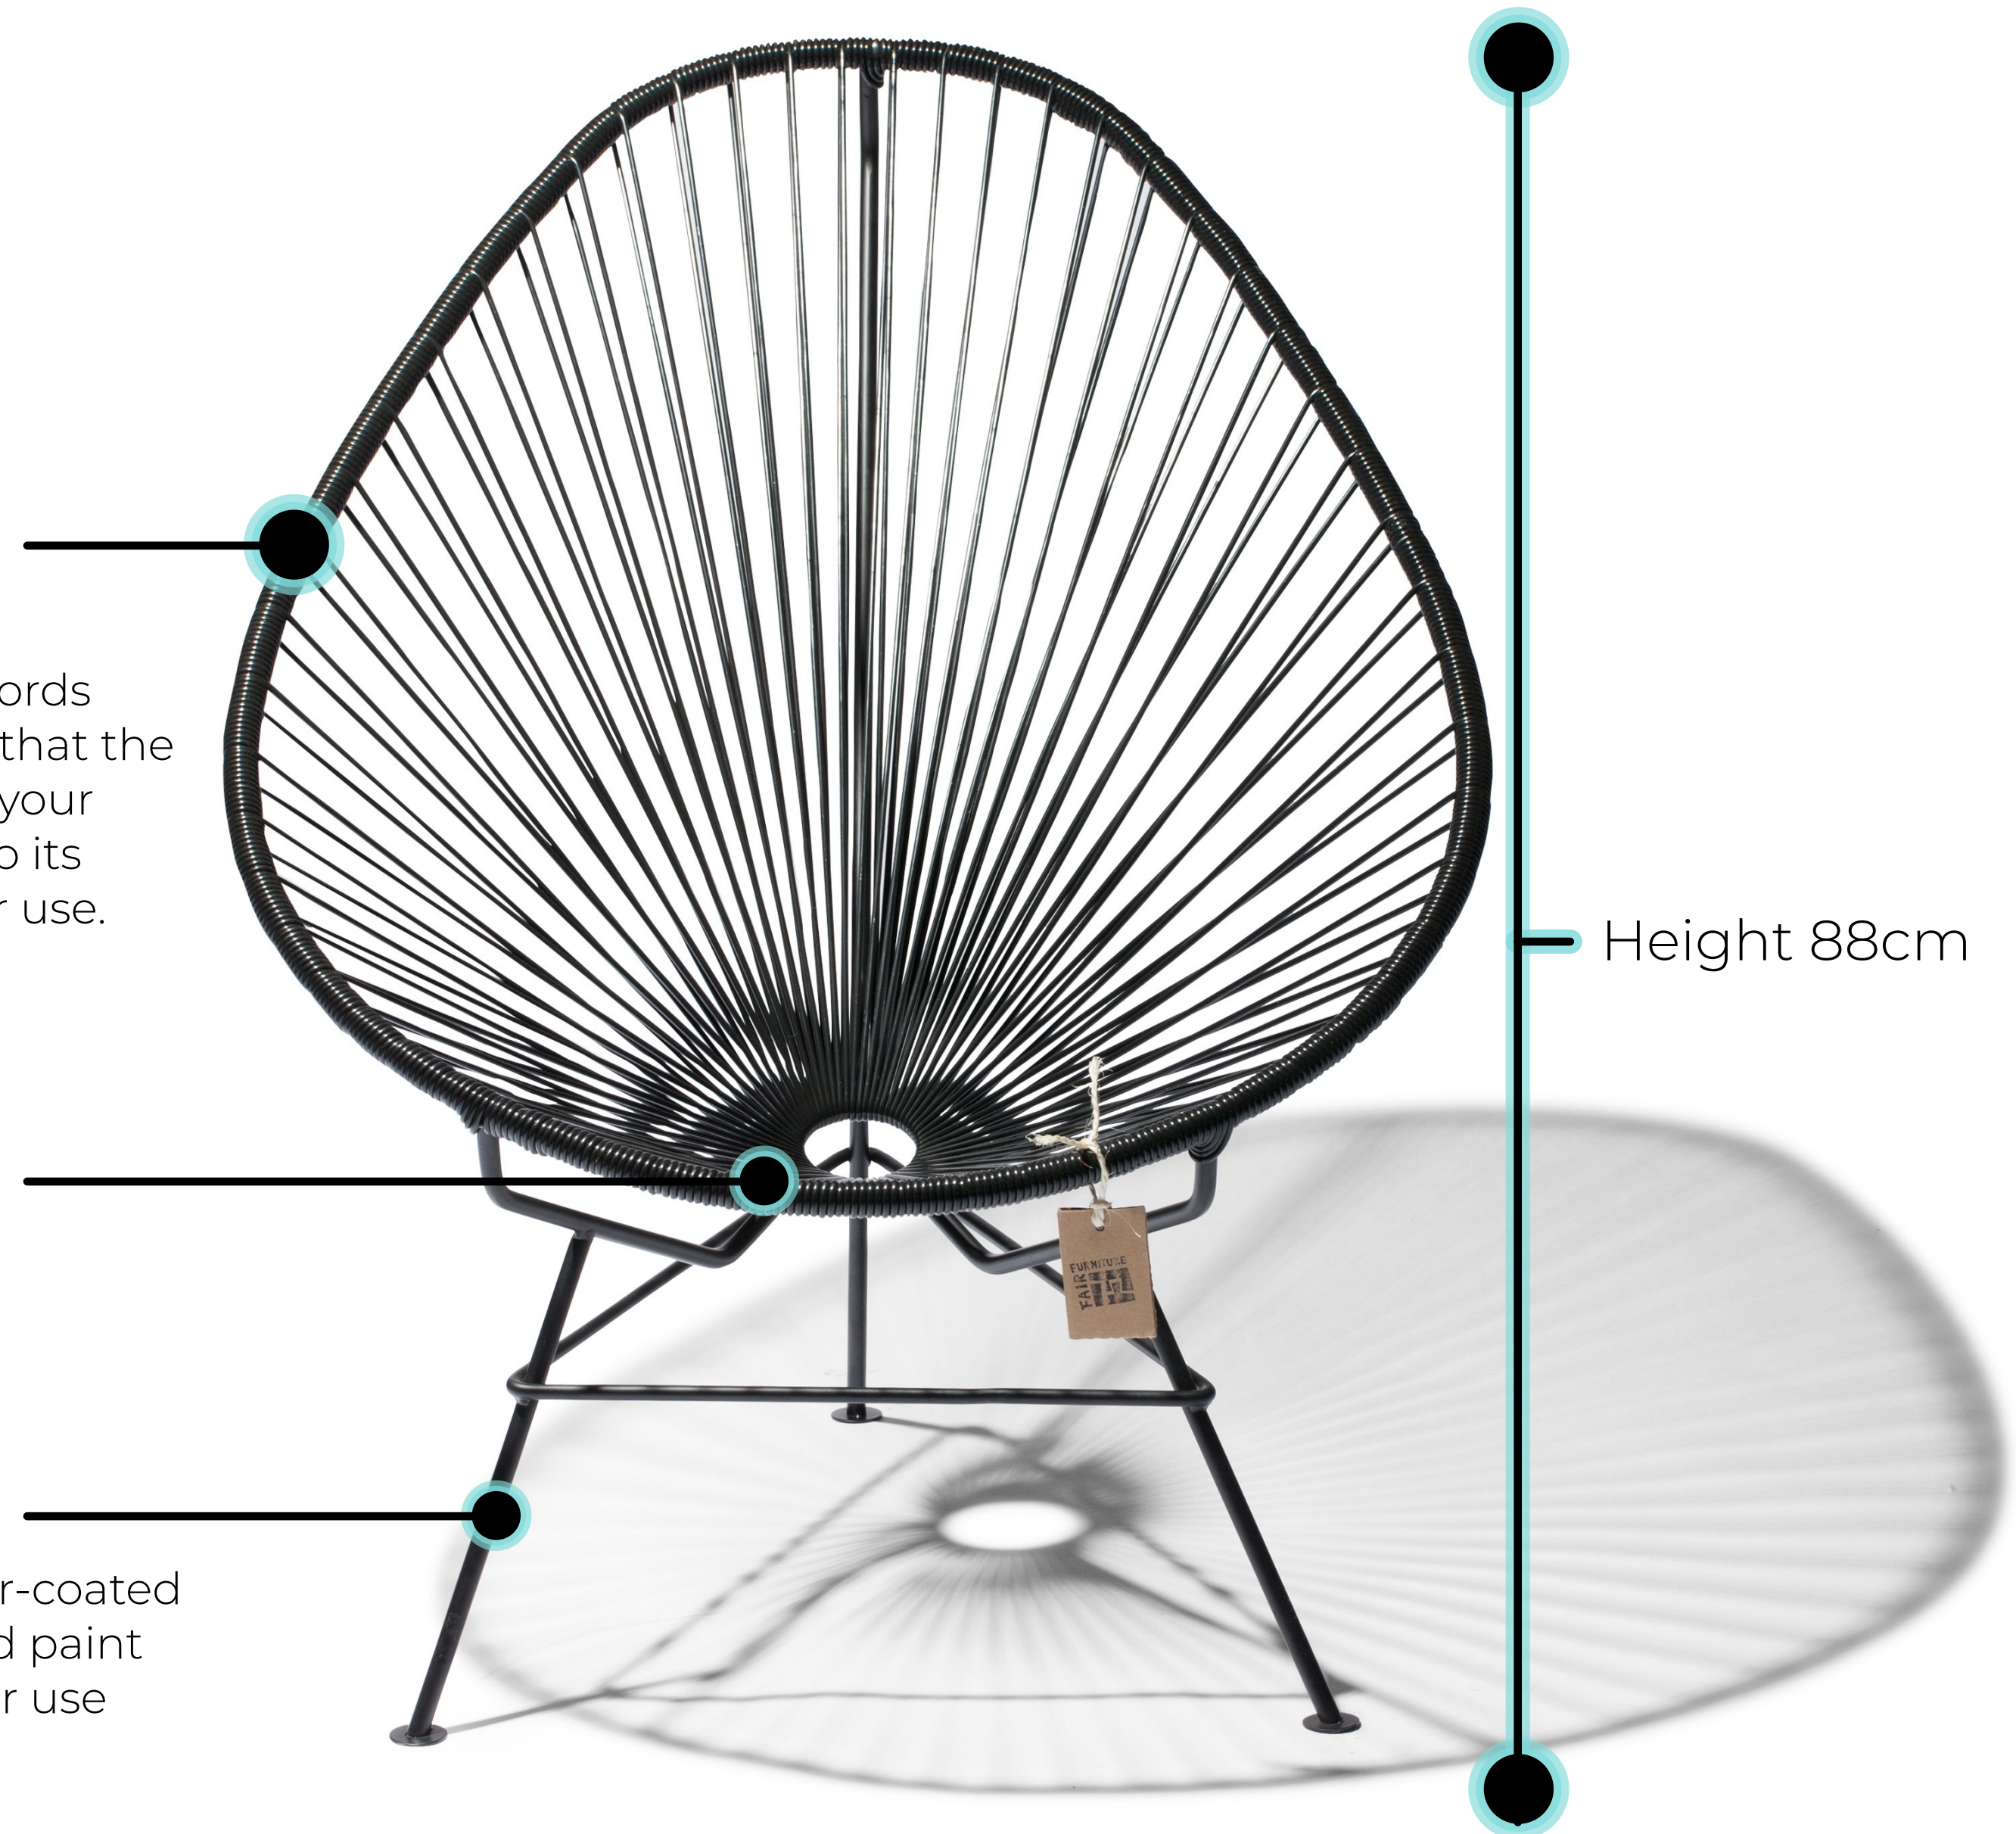

Acapulco Classic

This classic version of the original Acapulco chair is an absolute asset to any space. This timeless lounge chair can be enjoyed for many years, both indoor and outdoor!

Specifications

Made in	Mexico
Dimensions	75Wx88Hx96D 29.5"/34.6"/37.8" Inch Width/height/depth
Weight	8.2 Kg (18LBS)
Seat Height	37cm (14.6 Inch)
SKU	ACA/.....

PVC

Handwoven with comfortable PVC cords with "memory", so that the seat forms itself to your body and returns to its original shape after use.

Handmade

In Mexico

Solid Steel

Galvanized, powder-coated steel and texturized paint suitable for outdoor use

Height 88cm