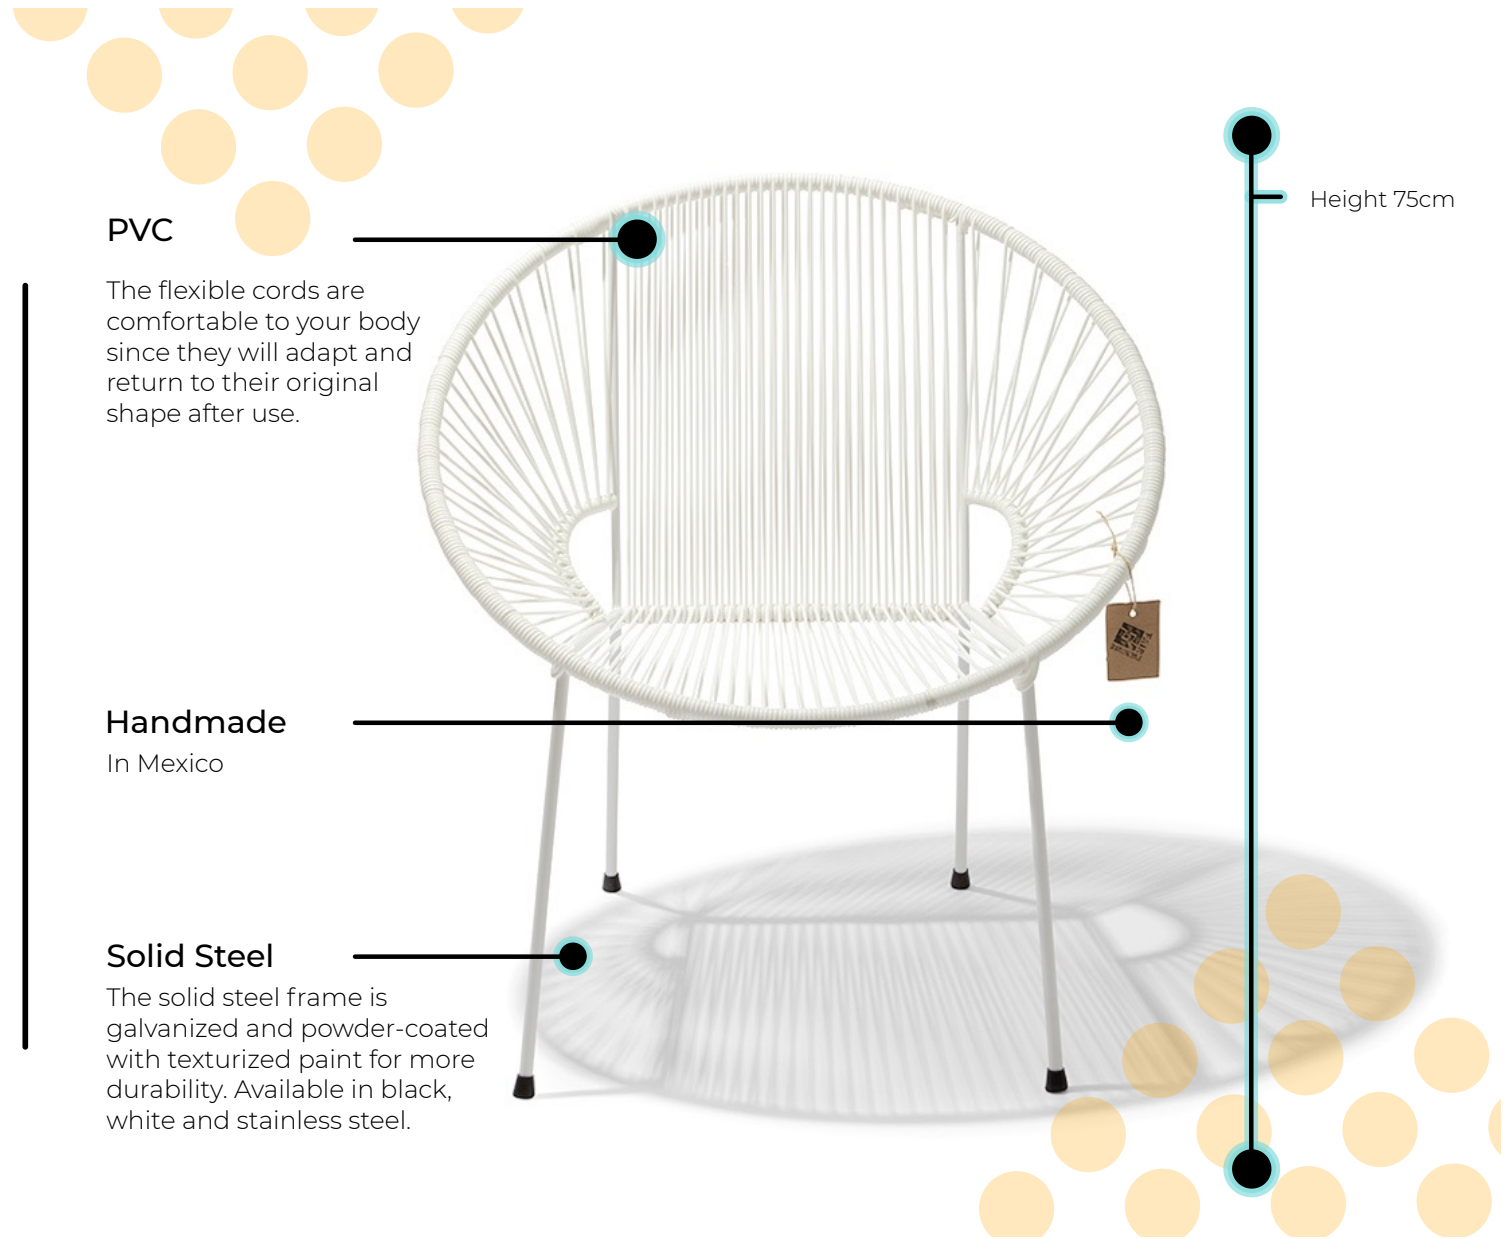

Luna Dining Chair

The Luna chair is very versatile due to its open structure and durability of the materials used. It can serve as an indoor dining chair or as outdoor furniture on your terrace. Because of its open and spacious design it is also great for small spaces.

Specifications

Made in	Mexico
Dimensions	72W/75H/55D cm 28.3"/29.5"/21.7"inch Width/height/depth
Weight	6Kg (13.2lbs)
Seat Height	38cm (15")
SKU	LUN/

PVC

The flexible cords are comfortable to your body since they will adapt and return to their original shape after use.

Handmade

In Mexico

Solid Steel

The solid steel frame is galvanized and powder-coated with texturized paint for more durability. Available in black, white and stainless steel.

Height 75cm

Luna Dining Chair

Available in :

- Red
- White
- Yellow
- Beige
- Sky Blue
- Pastel Blue
- Bougainvillea
- Chocolate Brown
- Violet / Wine
- Lilac
- Salmon Pink
- Silver Grey
- Taupe Metallic
- Sunset

Frame available in Black, White and Stainless Steel